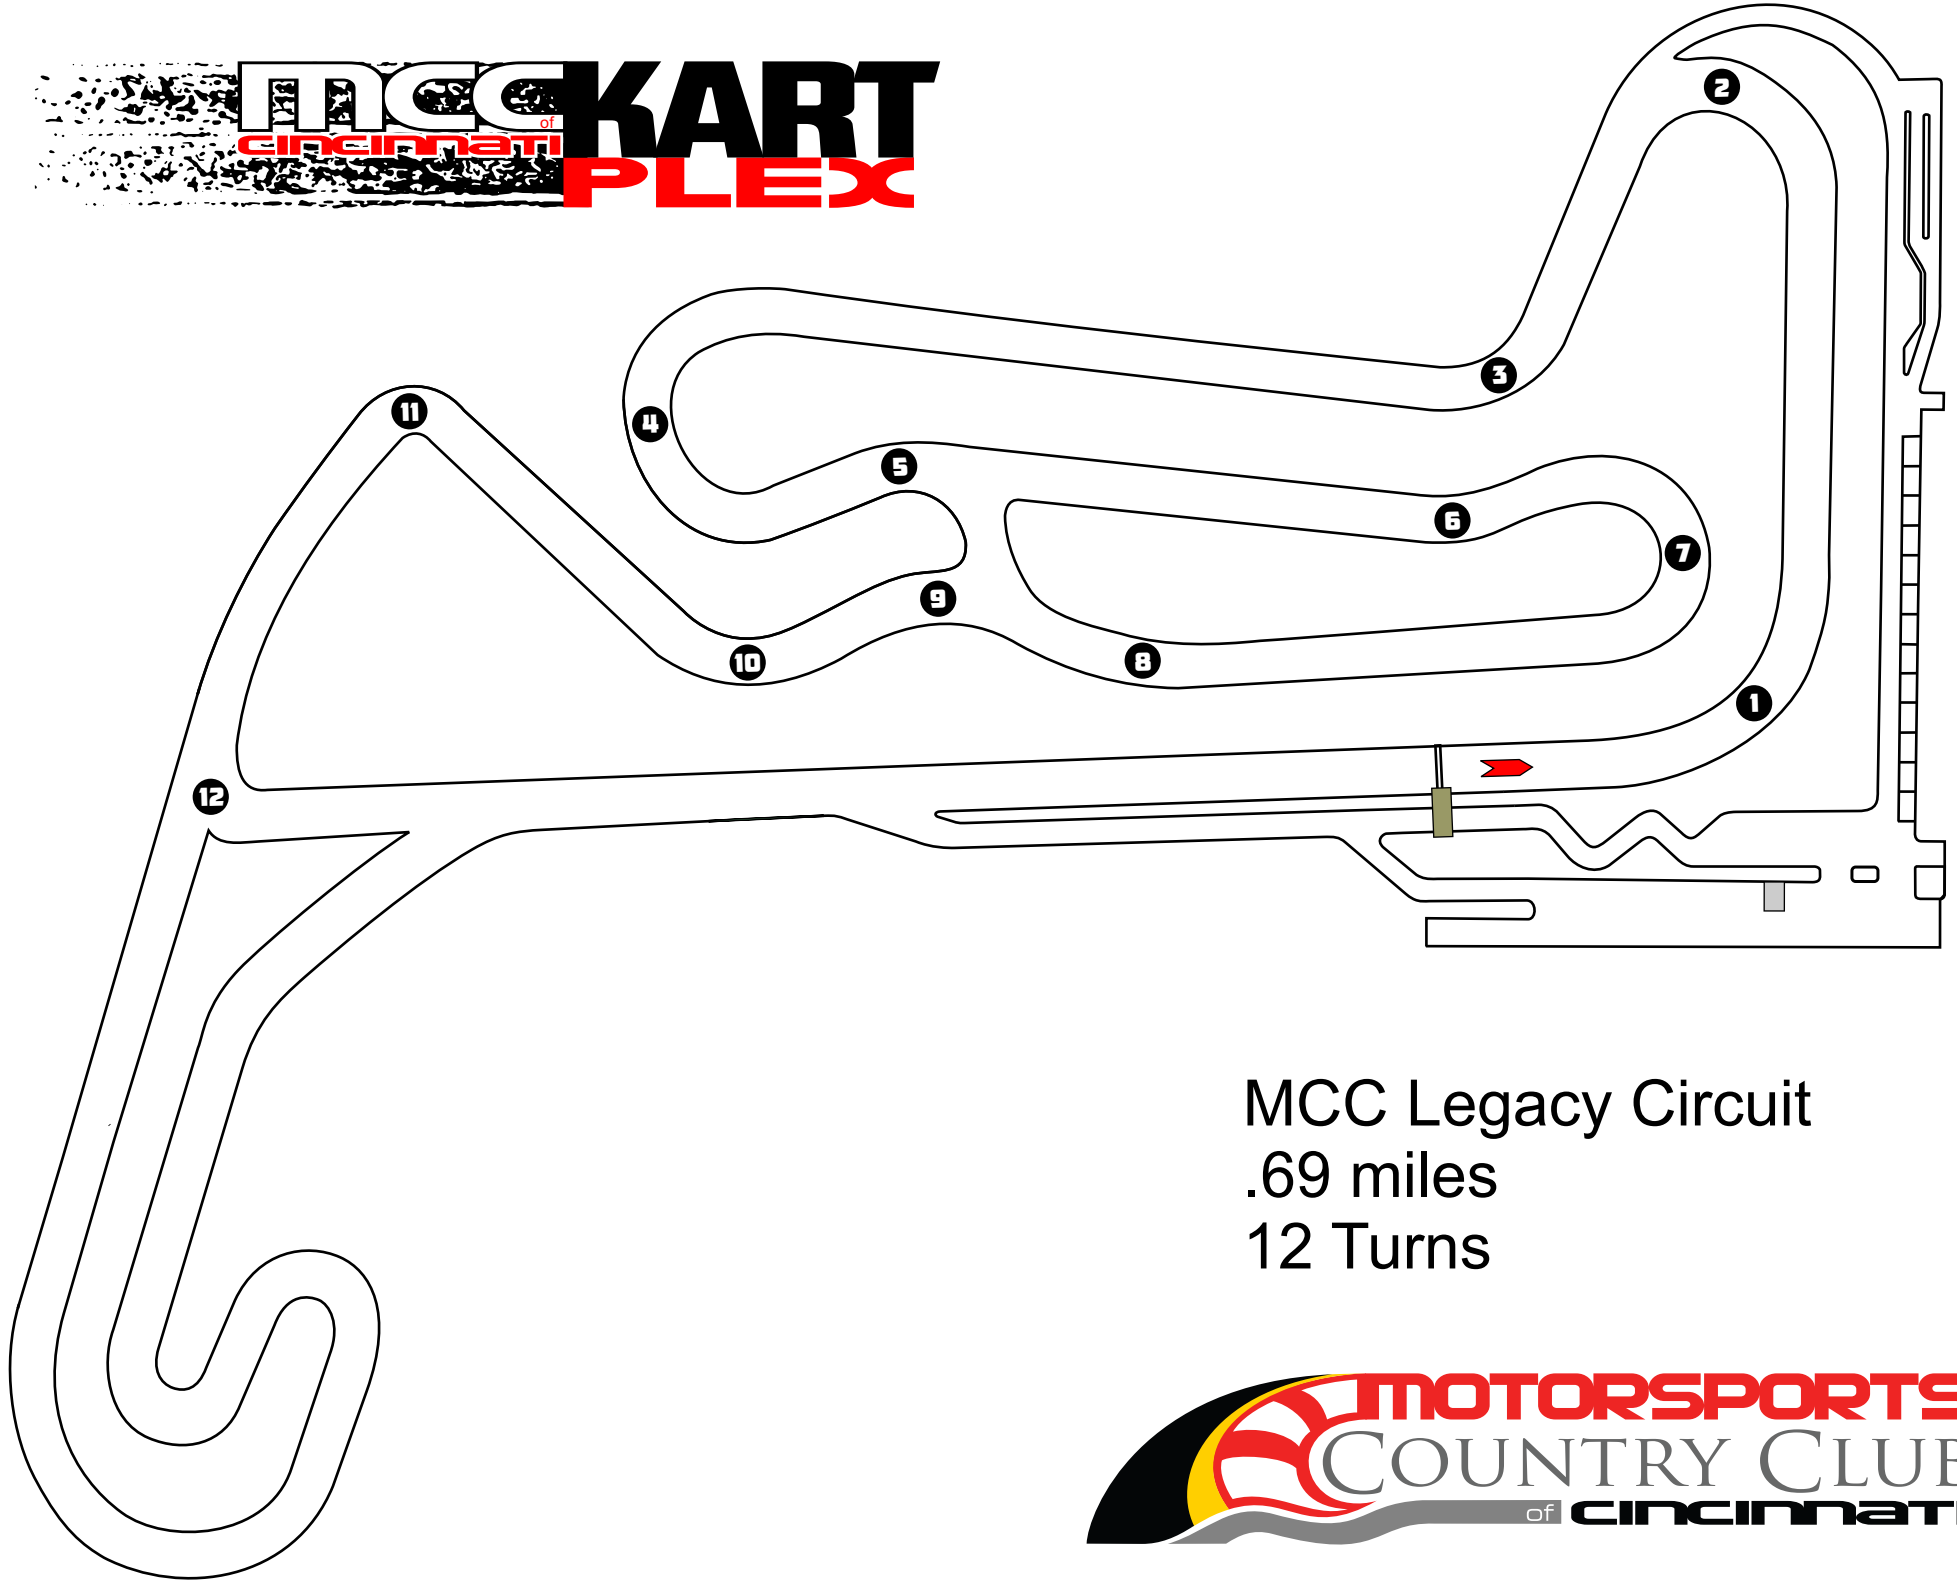

MCC National Circuit  
.95 miles  
16 Turns

MCC National Short Circuit  
.75 miles  
12 Turns

MCC Legacy Circuit  
.69 miles  
12 Turns

MCC Legacy Short Circuit  
.5 miles  
8 Turns