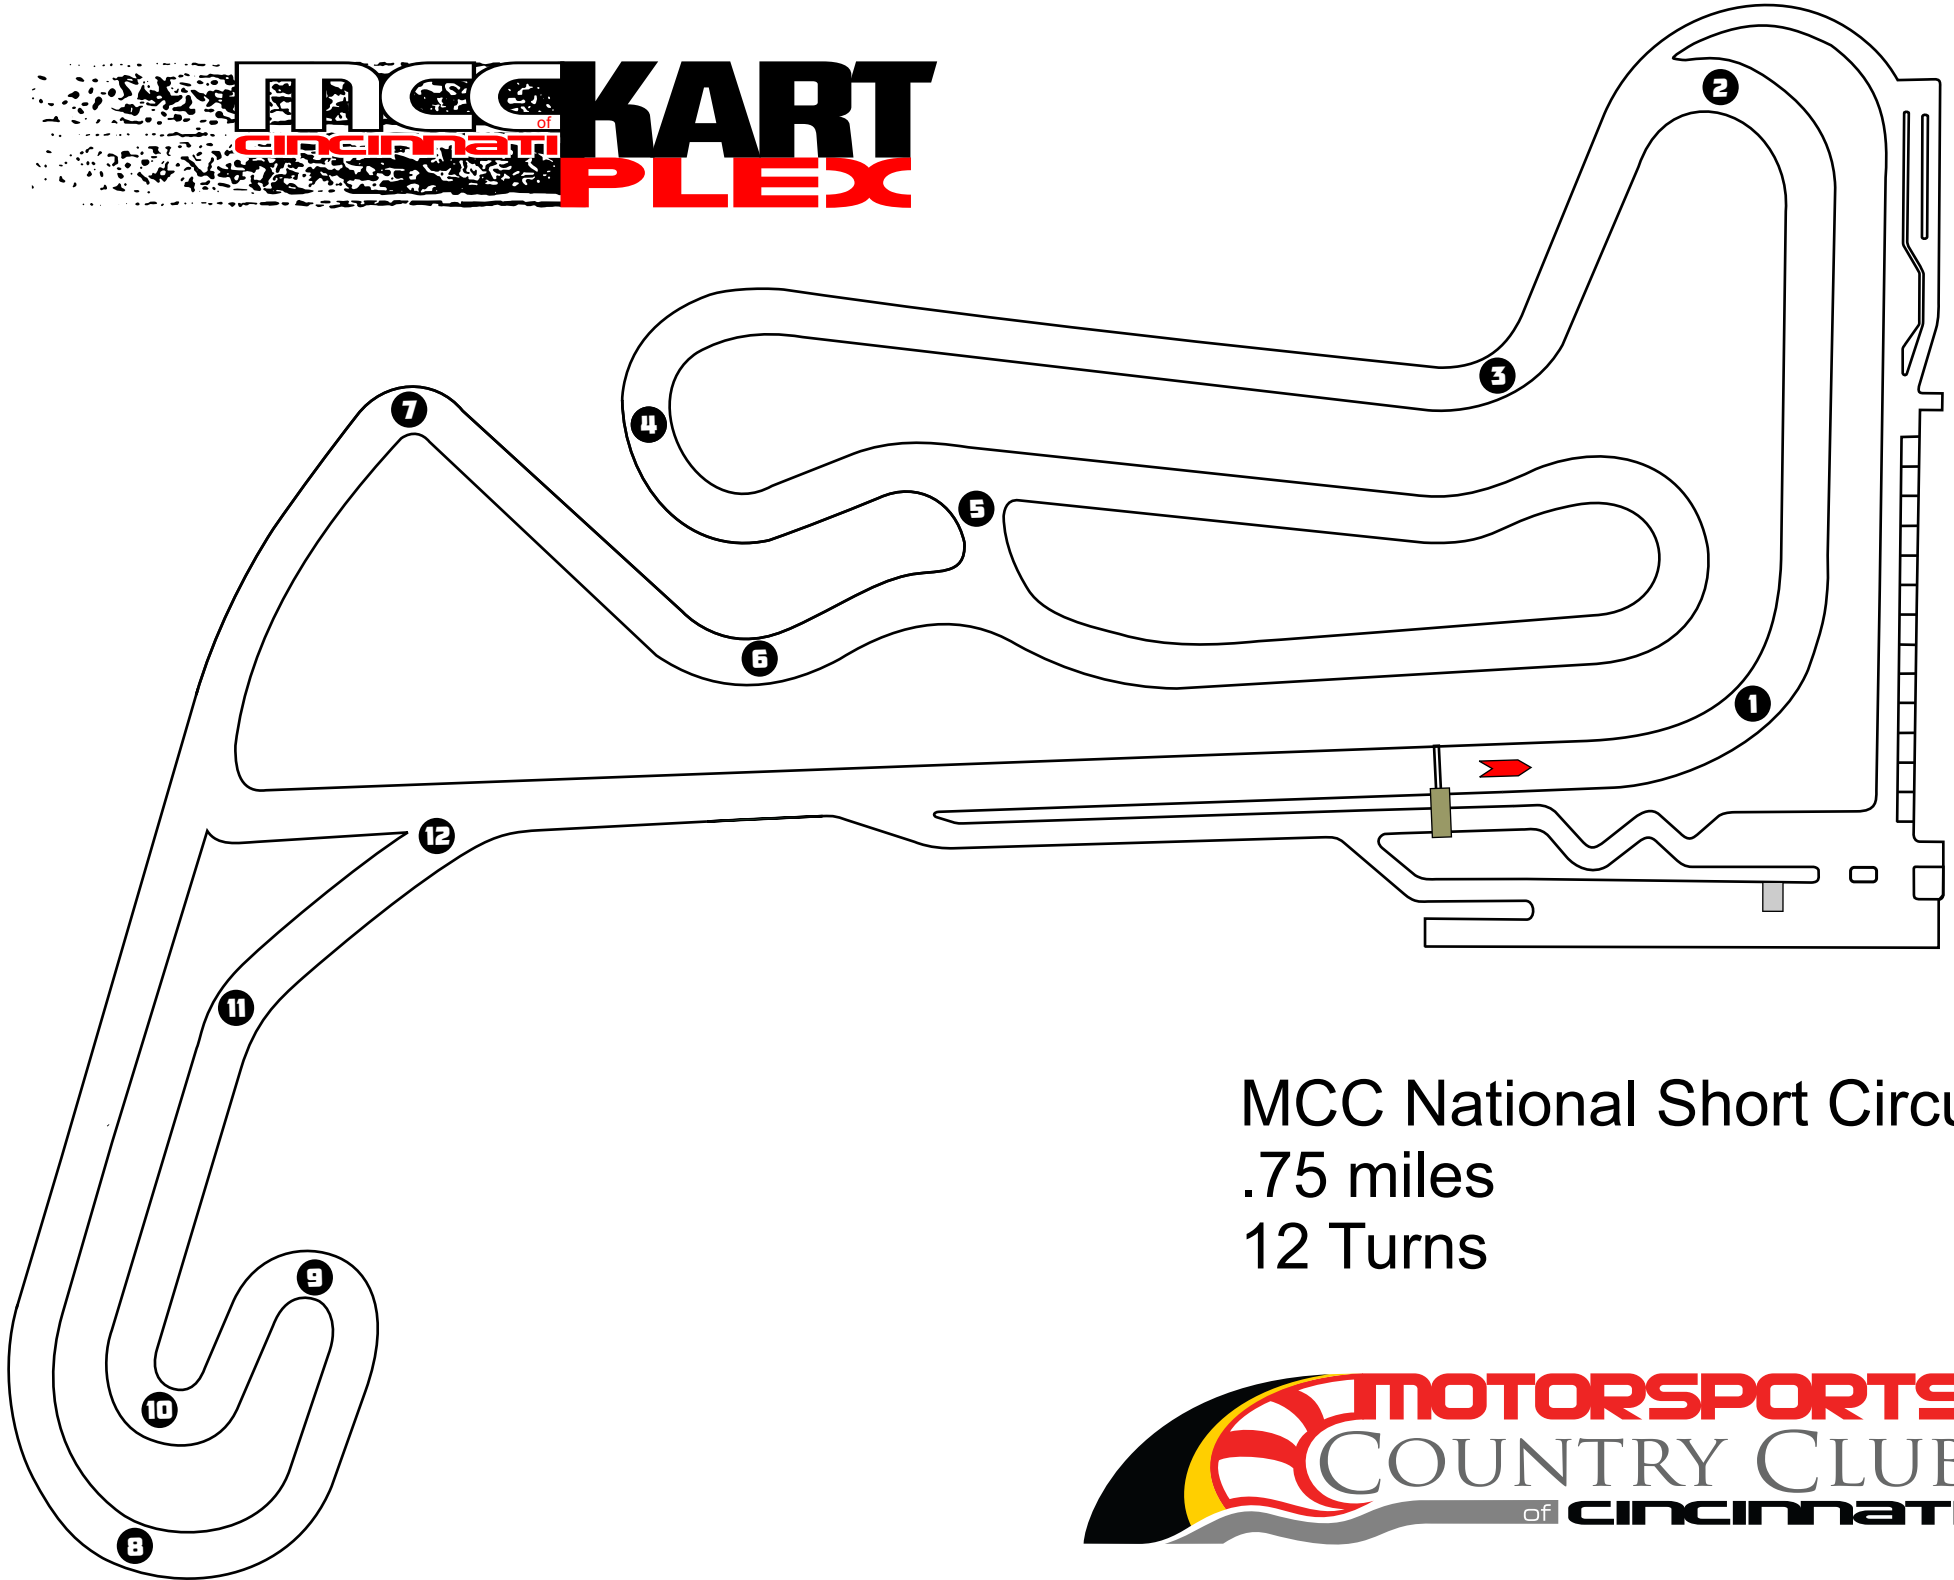

MCC National Circuit  
.95 miles  
16 Turns

MCC National Short Circuit  
.75 miles  
12 Turns

MCC Legacy Circuit  
.69 miles  
12 Turns

MCC Legacy Short Circuit  
.5 miles  
8 Turns