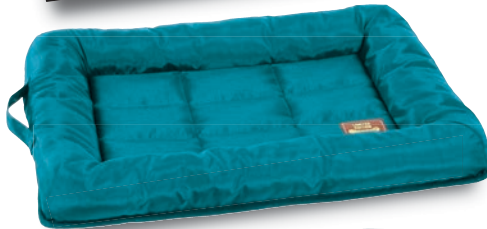

i's for Pets

swisspet Hunde- & Katzenbett Major
swisspet lit pour chiens & chats Major

551648 Bett Major, schwarz S 60x44x8cm 1 39.90
Lit Major, noir

551649 M 70x51x9.5cm 1 49.90

551650 Bett Major, türkis S 60x44x8cm 1 39.90
Lit Major, turquoise