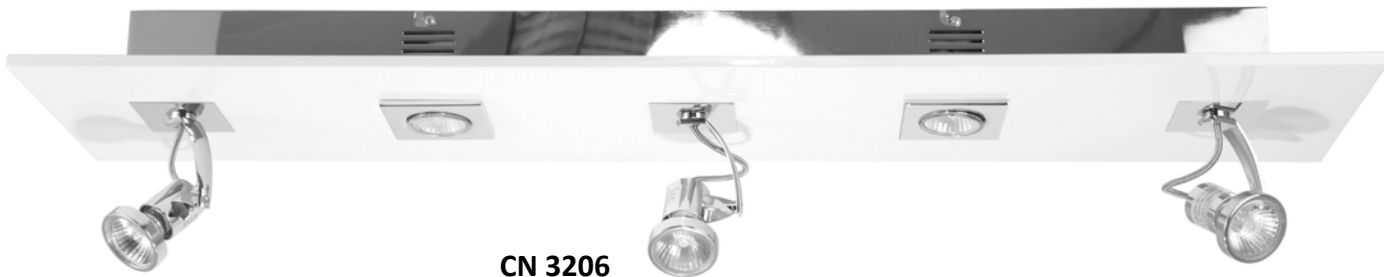

CN 3206

**BIJEL
COLLECTION**

Modèle/Model

CN 3200
CN 3203
CN 3204
CN 3206

Dimensions

10" w. x 10" dp. x 7" ht.
23.5" w. x 6" dp. x 7" ht.
31" w. x 6" dp. x 7" ht.
39.5" w. x 8.25" dp. x 8" ht.

Ampoule/Bulb

4*GU10 50W
3*GU10 50W
4*GU10 50W
5*GU10 50W