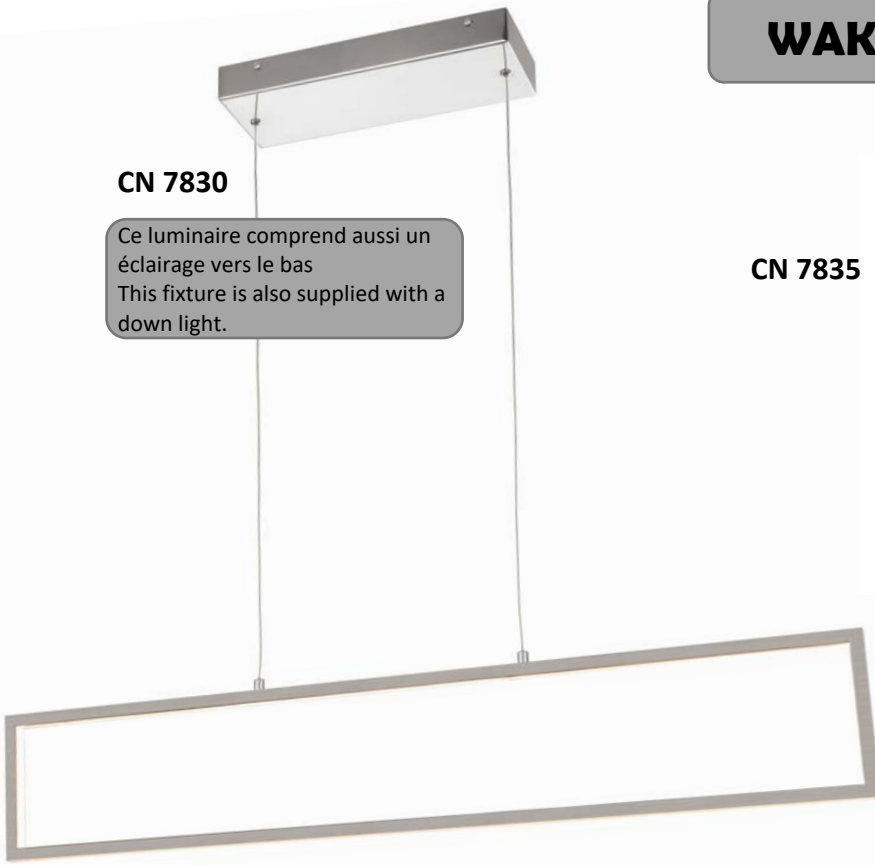

WAKU COLLECTION

CN 7830

Ce luminaire comprend aussi un éclairage vers le bas
This fixture is also supplied with a down light.

CN 7835