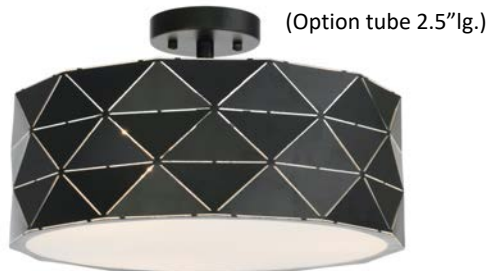

(Option tube 2.5"lg.)

Modèle/Model

CN 7151
CN 7152
CN 7153

Dimensions

6" dia. x 67"ht. (MAX)
30"w. x 6"dp. x 67"ht. (MAX)
16.5" dia. x 11.75"ht. (MAX)

Ampoule/Bulb

1*MED. (E26) 60W
3*MED. (E26) 60W
3*MED. (E26) 60W

Abat-jour/Shade

6" dia. x 6" dia. x 8"ht.
6" dia. x 6" dia. x 8"ht.
16.5" dia. x 6"ht.