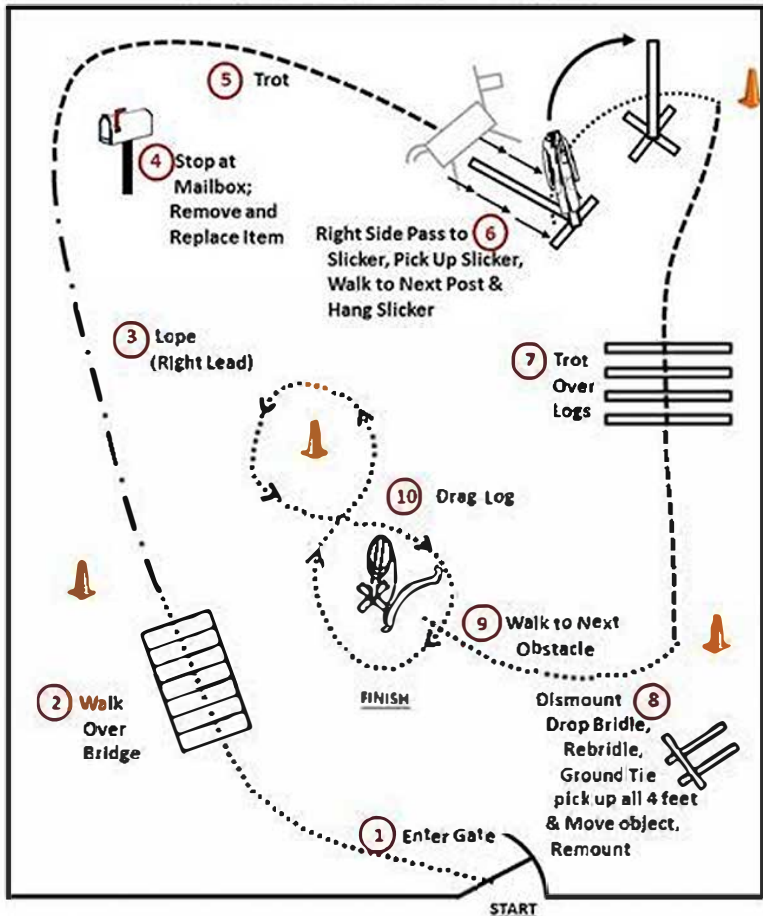

41. Ranch Trail Pattern – ORHSA

Legend

.....	Walk	Back		Cone
----	Trot	- . - . - .	Lope		