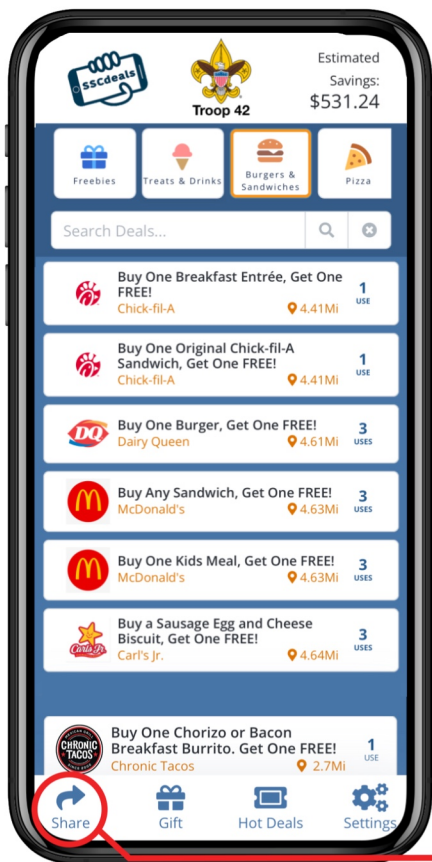

Troop 42

Troop 42 thanks you for your **SUPPORT!**

✓ Annual memberships are \$30!

✓ Get thousands of offers from hundreds of businesses!

✓ New deals are added regularly!

✓ App works throughout the state - STG to SLC!

✓ Anyone can use the app, support a student, and **SAVE!!**

See this button? Our link will be attached to your "Share" button when you sign up. If you share our link and someone signs up using it, we'll earn another \$15!