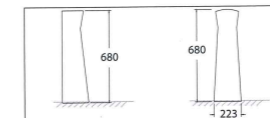

Basin Pedestal

ASHER LD-11
Full Pedestal
L 1130 L 1500
L 1132
L 1163
L 1168

ASHER LD - 22
Half Pedestal
L 1163
L 1168
L 1500

Laboratory Sink

ASHER LS 2
Laboratory Sink
Counter Top Sink

(Size: W 570 x L 380 x H 200)