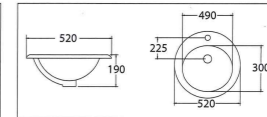

ASHER L 1106
Wall Hung Wash Basin
Middle Tap Hole
Fixing with Wall Bracket

(Size: W 390 x L 330 x H 190)

ASHER L 1130
Wall Hung Wash Basin
Middle Tap Hole
Fixing with Screw to Wall

(Size: W 430 x L 430 x H 195)

ASHER L 1168
Wall Hung Wash Basin
Middle Tap Hole
Fixing with Screw to Wall

(Size: W 510 x L 480 x H 200)

ASHER L 1104
Corner Wall Hung Basin
Middle Tap Hole
Fixing with Wall Bracket

(Size: W 400 x L 400 x H 200)

Counter Top Wash Basin

ASHER L 6200
Counter Top Wash Basin
Middle Tap Hole
Sit In Counter top

(Size: W 580 x L 420 x H 190)

ASHER L 6394
Counter Top Wash Basin
Middle Tap Hole
Sit In Counter Top

(Size: W 520 x L 520 x H 190)

ASHER U 1113
Wall Hung Urinal Bowl
Flushing with Top Inlet
Urinal Flush Valve
Fixing with Urinal Bracket

(Size: W 300 x L 280 x H 490)

ASHER UD 2
Urinal Division
Wall Hung Division
Fixing with Bracket

(Size: W 110 x L 360 x H 800)