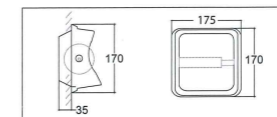

(Size: W 370 x L 340 x H 150)

ASHER L 639
Above Counter Basin
Middle Tap Hole
Semi-recessed Basin

(Size: W 430 x L 430 x H 160)

ASHER L 628
Above Counter Basin
No Tap Hole
Sit On Counter Top

(Size: W 390 x L 390 x H 180)

ASHER L 629
Above Counter Basin
Middle Tap Hole
Fixing with Screw and Buts

(Size: W 225 x L 470 x H 180)

ASHER L 635
Above Counter Basin
Artistic Basin
Sit On Counter Top

(Size: W 605 x L 415 x H 180)

Under Counter Wash Basin

ASHER L 6293 U
Under Counter Basin
Wash Basin

(Size: W 540 x L 430 x H 200)

ASHER L 638
Under Counter Basin
Wash Basin

(Size: W 560 x L 400 x H 190)

ASHER L 634
Above Counter Basin
Wash Basin

(Size: W 560 x L 405 x H 205)

Bathroom Accessory

ASHER H 10
Semi recessed
Paper Holder
With PVC Roller

Size: W 175 x L 170 x D 35

ASHER H 20
Semi recessed
Paper Holder
With PVC Roller

Size: W 150 x L 150 x D 35

ASHER H 30
Semi recessed
Soap & Sponge Holder