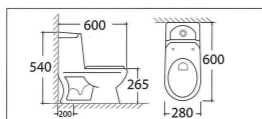

One Piece Water Closet

Close Coupled Water Closet

Independent Water Closet

Flushing Cistern

Squatting Pan