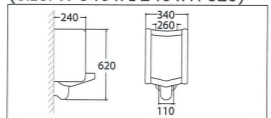

ASHER L 1168
Wall Hung Wash Basin
Middle Tap Hole
Fixing with Screw to Wall

(Size: W 510 x L 480 x H 200)

ASHER L 1104
Corner Wall Hung Basin
Middle Tap Hole
Fixing with Wall Bracket

(Size: W 400 x L 400 x H 200)

Counter Top Wash Basin

ASHER L 6200
Counter Top Wash Basin
Middle Tap Hole
Sit In Counter top

(Size: W 580 x L 420 x H 190)

ASHER L 6394
Counter Top Wash Basin
Middle Tap Hole
Sit In Counter Top

(Size: W 520 x L 520 x H 190)

ASHER U 1113
Wall Hung Urinal Bowl
Flushing with Top Inlet
Urinal Flush Valve
Fixing with Urinal Bracket

(Size: W 300 x L 280 x H 490)

ASHER UD 2
Urinal Division
Wall Hung Division
Fixing with Bracket

(Size: W 110 x L 360 x H 800)

Urinal Bowl

ASHER U 1114
Wall Hung Urinal Bowl
Flushing with Top Inlet/Back
Inlet Urinal Flush Valve
Fixing with Urinal Bracket
Flange and Stopper
(Size: W 340 x L 240 x H 620)

ASHER U 1116
Wall Hung Urinal Bowl
Flushing with Top Inlet/Back
Inlet Urinal Flush Valve
Sit on Floor, Flange
(Size: W 320 x L 180 x H 890)