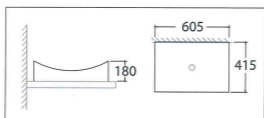

(Size: W 370 x L 340 x H 150)

ASHER L 632
Above Counter Basin
Wash Basin
Fixing with Screw & Bolt

(Size: W 500 x L 500 x H 165)

ASHER L 703
Above Counter Basin
Wash Basin
Fixing with Screw & Bolts
(Size: W 370 x L 340 x H 150)

(Size: W 370 x L 340 x H 150)

ASHER L 639
Above Counter Basin
Middle Tap Hole
Semi-recessed Basin

(Size: W 430 x L 430 x H 160)

ASHER L 628
Above Counter Basin
No Tap Hole
Sit On Counter Top

(Size: W 390 x L 390 x H 180)

ASHER L 629
Above Counter Basin
Middle Tap Hole
Fixing with Screw and Buts

(Size: W 225 x L 470 x H 180)

ASHER L 635
Above Counter Basin
Artistic Basin
Sit On Counter Top

(Size: W 605 x L 415 x H 180)

Under Counter Wash Basin