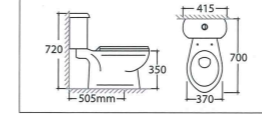

ASHER C 212 P
Independent WC
Flushing with Ceramic VC
or PVC Cistern
Matching Seat & Cover
P-Trap : 190 mm