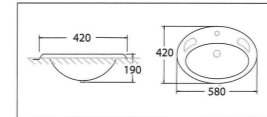

Wash Basin

ASHER L 1163
Wall Hung Wash Basin
Middle Tap Hole
Fixing with Screw to Wall

(Size: W 480 x L 420 x H 190)

ASHER L 1500
Wall Hung Wash Basin
Middle Tap Hole
Fixing with Screw to Wall

(Size: W 505 x L 400 x H 210)

ASHER L 1106
Wall Hung Wash Basin
Middle Tap Hole
Fixing with Wall Bracket

(Size: W 390 x L 330 x H 190)

ASHER L 1130
Wall Hung Wash Basin
Middle Tap Hole
Fixing with Screw to Wall

(Size: W 430 x L 430 x H 195)

ASHER L 1168
Wall Hung Wash Basin
Middle Tap Hole
Fixing with Screw to Wall

(Size: W 510 x L 480 x H 200)

ASHER L 1104
Corner Wall Hung Basin
Middle Tap Hole
Fixing with Wall Bracket

(Size: W 400 x L 400 x H 200)

Counter Top Wash Basin

ASHER L 6200
Counter Top Wash Basin
Middle Tap Hole
Sit In Counter top

(Size: W 580 x L 420 x H 190)

ASHER L 6394
Counter Top Wash Basin
Middle Tap Hole
Sit In Counter Top

(Size: W 520 x L 520 x H 190)