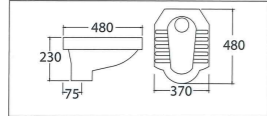

ASHER C 399
Bengal Squatting Pan
Flushing with PVC Cistern
Or Ceramic VC Cistern
Matching :
Loose S Trap
Loose P Trap