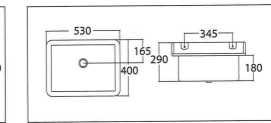

Basin Pedestal

ASHER LD-11
Full Pedestal
L 1130 L 1500
L 1132
L 1163
L 1168

ASHER LD - 22
Half Pedestal
L 1163
L 1168
L 1500

Laboratory Sink

ASHER LS 2
Laboratory Sink
Counter Top Sink

(Size: W 570 x L 380 x H 200)

ASHER LS 3
Laboratory Sink
Counter Top Sink

(Size: W 410 x L 410 x H 200)

ASHER MS 01
Mop Sink
Screw to Wall
Mop Sink
Fixing with Screw & Bolts
(Size: W 530 x L 400 x H 180)

Above Counter Wash Basin

ASHER L 636
Above Counter Basin
Wash Basin
Fixing with Screw & Bolt

(Size: W 370 x L 340 x H 150)

ASHER L 632
Above Counter Basin
Wash Basin
Fixing with Screw & Bolt

(Size: W 500 x L 500 x H 165)

ASHER L 703
Above Counter Basin
Wash Basin
Fixing with Screw & Bolts
(Size: W 370 x L 340 x H 150)