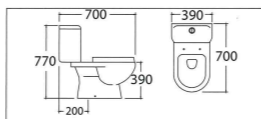

ASHER C 138 P/S
Close Coupled WC
Dual Flush Top Push Button
Soft Closing Seat & Cover
P to S Convertible
S-Trap : 250 - 300 mm
P-Trap : 190 mm