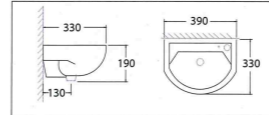

ASHER L 6364 (H)
Hospital Basin
Wall Hung Wash Basin
No Overflow and Tap Hole
Fixing with Screw & Bolts

ASHER L 1132
Wall Hung Wash Basin
Middle Tap Hole
Fixing with Screw to Wall

(Size: W 420 x L 520 x H 220)

Wash Basin

ASHER L 1163
Wall Hung Wash Basin
Middle Tap Hole
Fixing with Screw to Wall

(Size: W 480 x L 420 x H 190)

ASHER L 1500
Wall Hung Wash Basin
Middle Tap Hole
Fixing with Screw to Wall

(Size: W 505 x L 400 x H 210)

ASHER L 1106
Wall Hung Wash Basin
Middle Tap Hole
Fixing with Wall Bracket

(Size: W 390 x L 330 x H 190)

ASHER L 1130
Wall Hung Wash Basin
Middle Tap Hole
Fixing with Screw to Wall

(Size: W 430 x L 430 x H 195)

ASHER L 1168
Wall Hung Wash Basin
Middle Tap Hole
Fixing with Screw to Wall

(Size: W 510 x L 480 x H 200)

ASHER L 1104
Corner Wall Hung Basin
Middle Tap Hole
Fixing with Wall Bracket

(Size: W 400 x L 400 x H 200)