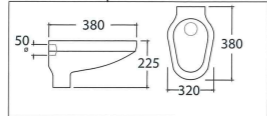

ASHER HS 3 S
Ceramic S Trap
Underground Trap for
Squatting Pan