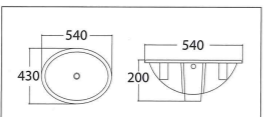

(Size: W 370 x L 340 x H 150)

ASHER L 632
Above Counter Basin
Wash Basin
Fixing with Screw & Bolt

(Size: W 500 x L 500 x H 165)

ASHER L 703
Above Counter Basin
Wash Basin
Fixing with Screw & Bolts
(Size: W 370 x L 340 x H 150)

(Size: W 370 x L 340 x H 150)

ASHER L 639
Above Counter Basin
Middle Tap Hole
Semi-recessed Basin

(Size: W 430 x L 430 x H 160)

ASHER L 628
Above Counter Basin
No Tap Hole
Sit On Counter Top

(Size: W 390 x L 390 x H 180)

ASHER L 629
Above Counter Basin
Middle Tap Hole
Fixing with Screw and Buts

(Size: W 225 x L 470 x H 180)

ASHER L 635
Above Counter Basin
Artistic Basin
Sit On Counter Top

(Size: W 605 x L 415 x H 180)

Under Counter Wash Basin

ASHER L 6293 U
Under Counter Basin
Wash Basin

(Size: W 540 x L 430 x H 200)

ASHER L 638
Under Counter Basin
Wash Basin

(Size: W 560 x L 400 x H 190)

ASHER L 634
Above Counter Basin
Wash Basin

(Size: W 560 x L 405 x H 205)