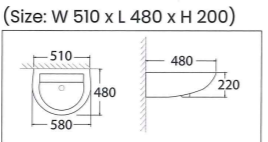

ASHER L 6364 (H)
Hospital Basin
Wall Hung Wash Basin
No Overflow and Tap Hole
Fixing with Screw & Bolts