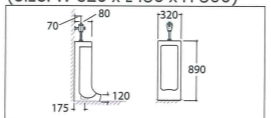

ASHER FU 101
Urinal Flush Valve
Exposed Type Top inlet
Straight Pipe or Bend Pipe
Rubber Spud