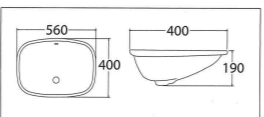

(Size: W 370 x L 340 x H 150)

ASHER L 632
Above Counter Basin
Wash Basin
Fixing with Screw & Bolt

(Size: W 500 x L 500 x H 165)

ASHER L 703
Above Counter Basin
Wash Basin
Fixing with Screw & Bolts
(Size: W 370 x L 340 x H 150)

(Size: W 370 x L 340 x H 150)

ASHER L 639
Above Counter Basin
Middle Tap Hole
Semi-recessed Basin

(Size: W 430 x L 430 x H 160)

ASHER L 628
Above Counter Basin
No Tap Hole
Sit On Counter Top

(Size: W 390 x L 390 x H 180)

ASHER L 629
Above Counter Basin
Middle Tap Hole
Fixing with Screw and Buts

(Size: W 225 x L 470 x H 180)

ASHER L 635
Above Counter Basin
Artistic Basin
Sit On Counter Top

(Size: W 605 x L 415 x H 180)

Under Counter Wash Basin

ASHER L 6293 U
Under Counter Basin
Wash Basin

(Size: W 540 x L 430 x H 200)

ASHER L 638
Under Counter Basin
Wash Basin

(Size: W 560 x L 400 x H 190)

ASHER L 634
Above Counter Basin
Wash Basin

(Size: W 560 x L 405 x H 205)