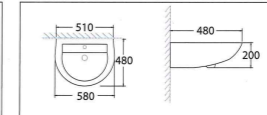

Wash Basin

ASHER L 1163
Wall Hung Wash Basin
Middle Tap Hole
Fixing with Screw to Wall

(Size: W 480 x L 420 x H 190)

ASHER L 1500
Wall Hung Wash Basin
Middle Tap Hole
Fixing with Screw to Wall

(Size: W 505 x L 400 x H 210)

ASHER L 1106
Wall Hung Wash Basin
Middle Tap Hole
Fixing with Wall Bracket

(Size: W 390 x L 330 x H 190)

ASHER L 1130
Wall Hung Wash Basin
Middle Tap Hole
Fixing with Screw to Wall

(Size: W 430 x L 430 x H 195)

ASHER L 1168
Wall Hung Wash Basin
Middle Tap Hole
Fixing with Screw to Wall

(Size: W 510 x L 480 x H 200)

ASHER L 1104
Corner Wall Hung Basin
Middle Tap Hole
Fixing with Wall Bracket

(Size: W 400 x L 400 x H 200)