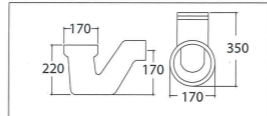

Public Toilet

S-Trap : 150 mm

(Size: W 420 x L 520 x H 220)

Wash Basin

(Size: W 480 x L 420 x H 190)

(Size: W 505 x L 400 x H 210)

(Size: W 390 x L 330 x H 190)

(Size: W 430 x L 430 x H 195)

(Size: W 510 x L 480 x H 200)

(Size: W 400 x L 400 x H 200)

Counter Top Wash Basin

(Size: W 580 x L 420 x H 190)

(Size: W 520 x L 520 x H 190)