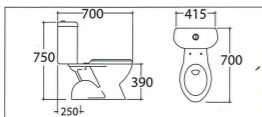

ASHER C 110 S/P
Close Coupled WC
Dual Flush Top Push Button
Soft Closing Seat & Cover
S-Trap : 250 mm, 150 mm
P-Trap : 180 mm.