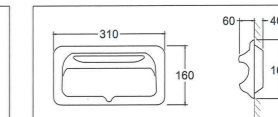

ASHER L 629
Above Counter Basin
Middle Tap Hole
Fixing with Screw and Buts

(Size: W 225 x L 470 x H 180)

ASHER L 635
Above Counter Basin
Artistic Basin
Sit On Counter Top

(Size: W 605 x L 415 x H 180)

Under Counter Wash Basin

ASHER L 6293 U
Under Counter Basin
Wash Basin

(Size: W 540 x L 430 x H 200)

ASHER L 638
Under Counter Basin
Wash Basin

(Size: W 560 x L 400 x H 190)

ASHER L 634
Above Counter Basin
Wash Basin

(Size: W 560 x L 405 x H 205)

Bathroom Accessory

ASHER H 10
Semi recessed
Paper Holder
With PVC Roller

Size: W 175 x L 170 x D 35

ASHER H 20
Semi recessed
Paper Holder
With PVC Roller

Size: W 150 x L 150 x D 35

ASHER H 30
Semi recessed
Soap & Sponge Holder

Size: W 310 x L 160 x D 40

ASHER H 70
Screw to Wall
Soap Holder

Size: W 110 x L 110 x H 50

ASHER H 90
Screw to Wall
Soap Holder

Size: W 145 x L 100 x H 50

ASHER H 150
Screw to Wall
Paper Holder
With PVC Roller