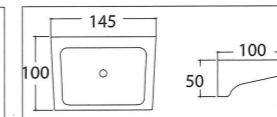

Bathroom Accessory

ASHER H 10
Semi recessed
Paper Holder
With PVC Roller

Size: W 175 x L 170 x D 35

ASHER H 20
Semi recessed
Paper Holder
With PVC Roller

Size: W 150 x L 150 x D 35

ASHER H 30
Semi recessed
Soap & Sponge Holder

Size: W 310 x L 160 x D 40

ASHER H 70
Screw to Wall
Soap Holder

Size: W 110 x L 110 x H 50

ASHER H 90
Screw to Wall
Soap Holder

Size: W 145 x L 100 x H 50

ASHER H 150
Screw to Wall
Paper Holder
With PVC Roller

Size: W 145 x L 100 x H 100

ASHER H 140
Screw to Wall
Paper Holder
With PVC Roller

Size: W 190 x L 105 x H 60

ASHER LD - 22
Half Pedestal
Paper Holder
With PVC Roller

Size: W 425 x L 130 x H 50

ASHER PH A01
Paper Holder
Stainless Steel Paper Holder
With Roller