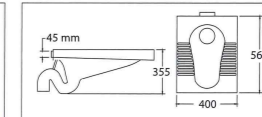

One Piece Water Closet

Close Coupled Water Closet

Independent Water Closet

Flushing Cistern

Squatting Pan