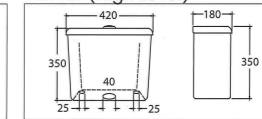

One Piece Water Closet

Close Coupled Water Closet

Independent Water Closet

Flushing Cistern

Squatting Pan