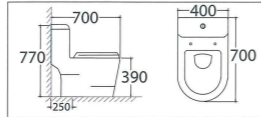

FORCE GLOBAL
SUPPLY

2024
Sanitary Wares & Fittings

One Piece Water Closet

ASHER C 306 S/P
One Piece WC
Dual Flush Top Push Button
Soft Closing Seat & Cover
Rimless
S-Trap : 250 mm
P-Trap : 180 mm

ASHER C 1101 S
One Piece WC
Dual Flush Top Push Button
Soft Closing Seat & Cover
S-Trap : 250 mm