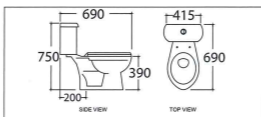

ASHER C 138 P/S
Close Coupled WC
Dual Flush Top Push Button
Soft Closing Seat & Cover
P to S Convertible
S-Trap : 250 - 300 mm
P-Trap : 190 mm

ASHER C 111 S
Close Coupled WC
Dual Flush Top Push Button
Soft Closing Seat & Cover
S-Trap : 250 mm

ASHER C 110 S/P
Close Coupled WC
Dual Flush Top Push Button
Soft Closing Seat & Cover
S-Trap : 250 mm, 150 mm
P-Trap : 180 mm.

ASHER C 115 S
Close Coupled WC
Dual Flush Top Push Button
Soft Closing Seat & Cover
S-Trap : 200 mm