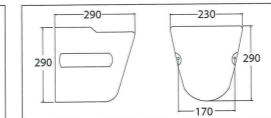

Urinal Bowl

ASHER U 1114
Wall Hung Urinal Bowl
Flushing with Top Inlet/Back
Inlet Urinal Flush Valve
Fixing with Urinal Bracket
Flange and Stopper
(Size: W 340 x L 240 x H 620)

ASHER U 1116
Wall Hung Urinal Bowl
Flushing with Top Inlet/Back
Inlet Urinal Flush Valve
Sit on Floor, Flange
(Size: W 320 x L 180 x H 890)

Basin Pedestal

ASHER LD-11
Full Pedestal
L 1130 L 1500
L 1132
L 1163
L 1168

ASHER LD - 22
Half Pedestal
L 1163
L 1168
L 1500

Laboratory Sink

ASHER LS 2
Laboratory Sink
Counter Top Sink

(Size: W 570 x L 380 x H 200)

ASHER LS 3
Laboratory Sink
Counter Top Sink

(Size: W 410 x L 410 x H 200)

ASHER MS 01
Mop Sink
Screw to Wall
Mop Sink
Fixing with Screw & Bolts
(Size: W 530 x L 400 x H 180)

Above Counter Wash Basin

ASHER L 636
Above Counter Basin
Wash Basin
Fixing with Screw & Bolt