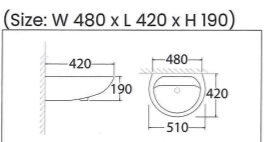

ASHER L 1168 (H)
Hospital Basin
Wall Hung Wash Basin
No Overflow and Tap Hole
Fixing with Screw & Bolts