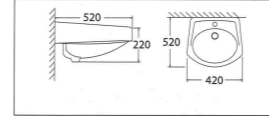

Wash Basin

ASHER L 1163
Wall Hung Wash Basin
Middle Tap Hole
Fixing with Screw to Wall

(Size: W 480 x L 420 x H 190)

ASHER L 1500
Wall Hung Wash Basin
Middle Tap Hole
Fixing with Screw to Wall

(Size: W 505 x L 400 x H 210)