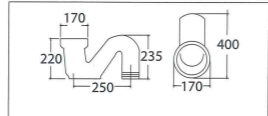

ASHER HS 3 P
Ceramic P Trap
Underground Trap for
Squatting Pan