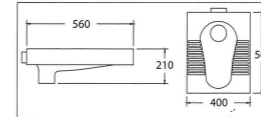

ASHER C 366 P
Squatting Pan P Trap
Flushing with High Level or
Mid Level Cistern in PVC or
Ceramic VC Cistern