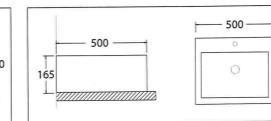

Basin Pedestal

ASHER LD-11
Full Pedestal
L 1130 L 1500
L 1132
L 1163
L 1168

ASHER LD - 22
Half Pedestal
L 1163
L 1168
L 1500

Laboratory Sink

ASHER LS 2
Laboratory Sink
Counter Top Sink

(Size: W 570 x L 380 x H 200)

ASHER LS 3
Laboratory Sink
Counter Top Sink

(Size: W 410 x L 410 x H 200)

ASHER MS 01
Mop Sink
Screw to Wall
Mop Sink
Fixing with Screw & Bolts
(Size: W 530 x L 400 x H 180)

Above Counter Wash Basin

ASHER L 636
Above Counter Basin
Wash Basin
Fixing with Screw & Bolt

(Size: W 370 x L 340 x H 150)

ASHER L 632
Above Counter Basin
Wash Basin
Fixing with Screw & Bolt

(Size: W 500 x L 500 x H 165)

ASHER L 703
Above Counter Basin
Wash Basin
Fixing with Screw & Bolts
(Size: W 370 x L 340 x H 150)

(Size: W 370 x L 340 x H 150)

ASHER L 639
Above Counter Basin
Middle Tap Hole
Semi-recessed Basin

(Size: W 430 x L 430 x H 160)

ASHER L 628
Above Counter Basin
No Tap Hole
Sit On Counter Top

(Size: W 390 x L 390 x H 180)