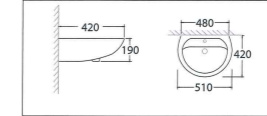

ASHER L 6364 (H)
Hospital Basin
Wall Hung Wash Basin
No Overflow and Tap Hole
Fixing with Screw & Bolts

ASHER L 1132
Wall Hung Wash Basin
Middle Tap Hole
Fixing with Screw to Wall

(Size: W 420 x L 520 x H 220)

Wash Basin

ASHER L 1163
Wall Hung Wash Basin
Middle Tap Hole
Fixing with Screw to Wall

(Size: W 480 x L 420 x H 190)

ASHER L 1500
Wall Hung Wash Basin
Middle Tap Hole
Fixing with Screw to Wall

(Size: W 505 x L 400 x H 210)

ASHER L 1106
Wall Hung Wash Basin
Middle Tap Hole
Fixing with Wall Bracket

(Size: W 390 x L 330 x H 190)

ASHER L 1130
Wall Hung Wash Basin
Middle Tap Hole
Fixing with Screw to Wall

(Size: W 430 x L 430 x H 195)