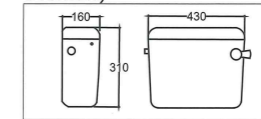

ASHER T 62
Ceramic VC Cistern
Lever Handle or Push Button
Flushing Cistern (SISO / BIBO)
T62 LL (Low Level)
T62 ML (Mid Level)
T62 HL (High Level)