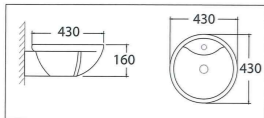

Basin Pedestal

ASHER LD-11
Full Pedestal
L 1130 L 1500
L 1132
L 1163
L 1168

ASHER LD - 22
Half Pedestal
L 1163
L 1168
L 1500

Laboratory Sink

ASHER LS 2
Laboratory Sink
Counter Top Sink

(Size: W 570 x L 380 x H 200)

ASHER LS 3
Laboratory Sink
Counter Top Sink

(Size: W 410 x L 410 x H 200)

ASHER MS 01
Mop Sink
Screw to Wall
Mop Sink
Fixing with Screw & Bolts
(Size: W 530 x L 400 x H 180)

Above Counter Wash Basin

ASHER L 636
Above Counter Basin
Wash Basin
Fixing with Screw & Bolt

(Size: W 370 x L 340 x H 150)

ASHER L 632
Above Counter Basin
Wash Basin
Fixing with Screw & Bolt

(Size: W 500 x L 500 x H 165)

ASHER L 703
Above Counter Basin
Wash Basin
Fixing with Screw & Bolts
(Size: W 370 x L 340 x H 150)

(Size: W 370 x L 340 x H 150)

ASHER L 639
Above Counter Basin
Middle Tap Hole
Semi-recessed Basin

(Size: W 430 x L 430 x H 160)

ASHER L 628
Above Counter Basin
No Tap Hole
Sit On Counter Top

(Size: W 390 x L 390 x H 180)