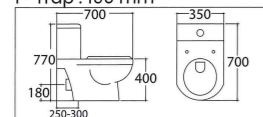

ASHER C 111 S
Close Coupled WC
Dual Flush Top Push Button
Soft Closing Seat & Cover
S-Trap : 250 mm