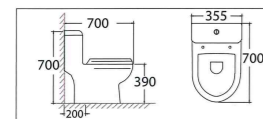

ASHER C 144 S
One Piece WC
Single Flush Push Button
Matching Seat & Cover
Children WC
S-Trap : 200 mm