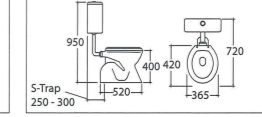

One Piece Water Closet

Close Coupled Water Closet

Independent Water Closet

Flushing Cistern

Squatting Pan