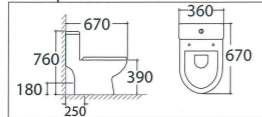

FORCE GLOBAL
SUPPLY

2024
Sanitary Wares & Fittings

One Piece Water Closet

ASHER C 306 S/P
One Piece WC
Dual Flush Top Push Button
Soft Closing Seat & Cover
Rimless
S-Trap : 250 mm
P-Trap : 180 mm

ASHER C 1101 S
One Piece WC
Dual Flush Top Push Button
Soft Closing Seat & Cover
S-Trap : 250 mm