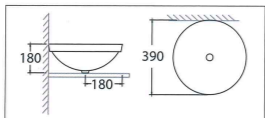

ASHER LS 3
Laboratory Sink
Counter Top Sink

(Size: W 410 x L 410 x H 200)

ASHER MS 01
Mop Sink
Screw to Wall
Mop Sink
Fixing with Screw & Bolts
(Size: W 530 x L 400 x H 180)

Above Counter Wash Basin

ASHER L 636
Above Counter Basin
Wash Basin
Fixing with Screw & Bolt

(Size: W 370 x L 340 x H 150)

ASHER L 632
Above Counter Basin
Wash Basin
Fixing with Screw & Bolt

(Size: W 500 x L 500 x H 165)

ASHER L 703
Above Counter Basin
Wash Basin
Fixing with Screw & Bolts
(Size: W 370 x L 340 x H 150)

(Size: W 370 x L 340 x H 150)

ASHER L 639
Above Counter Basin
Middle Tap Hole
Semi-recessed Basin

(Size: W 430 x L 430 x H 160)

ASHER L 628
Above Counter Basin
No Tap Hole
Sit On Counter Top

(Size: W 390 x L 390 x H 180)

ASHER L 629
Above Counter Basin
Middle Tap Hole
Fixing with Screw and Buts

(Size: W 225 x L 470 x H 180)

ASHER L 635
Above Counter Basin
Artistic Basin
Sit On Counter Top

(Size: W 605 x L 415 x H 180)

Under Counter Wash Basin