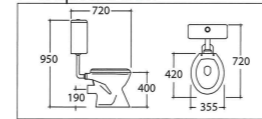

One Piece Water Closet

Close Coupled Water Closet

Independent Water Closet

Flushing Cistern

Squatting Pan