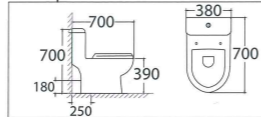

ASHER C 304 S
One Piece WC
Dual Flush Top Push Button
Soft Closing Seat & Cover
S-Trap : 200 mm