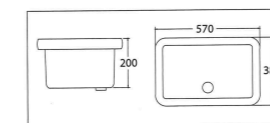

Basin Pedestal

ASHER LD-11
Full Pedestal
L 1130 L 1500
L 1132
L 1163
L 1168

ASHER LD - 22
Half Pedestal
L 1163
L 1168
L 1500

Laboratory Sink

ASHER LS 2
Laboratory Sink
Counter Top Sink

(Size: W 570 x L 380 x H 200)

ASHER LS 3
Laboratory Sink
Counter Top Sink

(Size: W 410 x L 410 x H 200)

ASHER MS 01
Mop Sink
Screw to Wall
Mop Sink
Fixing with Screw & Bolts
(Size: W 530 x L 400 x H 180)

Above Counter Wash Basin

ASHER L 636
Above Counter Basin
Wash Basin
Fixing with Screw & Bolt

(Size: W 370 x L 340 x H 150)

ASHER L 632
Above Counter Basin
Wash Basin
Fixing with Screw & Bolt

(Size: W 500 x L 500 x H 165)

ASHER L 703
Above Counter Basin
Wash Basin
Fixing with Screw & Bolts
(Size: W 370 x L 340 x H 150)