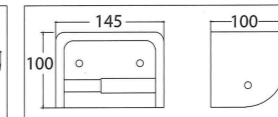

ASHER L 6293 U
Under Counter Basin
Wash Basin

(Size: W 540 x L 430 x H 200)

ASHER L 638
Under Counter Basin
Wash Basin

(Size: W 560 x L 400 x H 190)

ASHER L 634
Above Counter Basin
Wash Basin

(Size: W 560 x L 405 x H 205)

Bathroom Accessory

ASHER H 10
Semi recessed
Paper Holder
With PVC Roller

Size: W 175 x L 170 x D 35

ASHER H 20
Semi recessed
Paper Holder
With PVC Roller

Size: W 150 x L 150 x D 35

ASHER H 30
Semi recessed
Soap & Sponge Holder

Size: W 310 x L 160 x D 40

ASHER H 70
Screw to Wall
Soap Holder

Size: W 110 x L 110 x H 50

ASHER H 90
Screw to Wall
Soap Holder

Size: W 145 x L 100 x H 50

ASHER H 150
Screw to Wall
Paper Holder
With PVC Roller

Size: W 145 x L 100 x H 100

ASHER H 140
Screw to Wall
Paper Holder
With PVC Roller

Size: W 190 x L 105 x H 60

ASHER LD - 22
Half Pedestal
Paper Holder
With PVC Roller

Size: W 425 x L 130 x H 50

ASHER PH A01
Paper Holder
Stainless Steel Paper Holder
With Roller