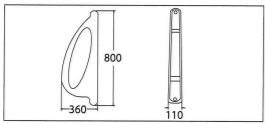

ASHER L 1106
Wall Hung Wash Basin
Middle Tap Hole
Fixing with Wall Bracket

(Size: W 390 x L 330 x H 190)

ASHER L 1130
Wall Hung Wash Basin
Middle Tap Hole
Fixing with Screw to Wall

(Size: W 430 x L 430 x H 195)

ASHER L 1168
Wall Hung Wash Basin
Middle Tap Hole
Fixing with Screw to Wall

(Size: W 510 x L 480 x H 200)

ASHER L 1104
Corner Wall Hung Basin
Middle Tap Hole
Fixing with Wall Bracket

(Size: W 400 x L 400 x H 200)

Counter Top Wash Basin

ASHER L 6200
Counter Top Wash Basin
Middle Tap Hole
Sit In Counter top

(Size: W 580 x L 420 x H 190)

ASHER L 6394
Counter Top Wash Basin
Middle Tap Hole
Sit In Counter Top

(Size: W 520 x L 520 x H 190)

ASHER U 1113
Wall Hung Urinal Bowl
Flushing with Top Inlet
Urinal Flush Valve
Fixing with Urinal Bracket

(Size: W 300 x L 280 x H 490)

ASHER UD 2
Urinal Division
Wall Hung Division
Fixing with Bracket

(Size: W 110 x L 360 x H 800)