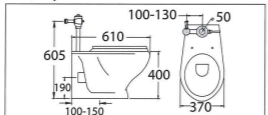

Public Toilet

ASHER C 115 SFV
Public WC
Flushing With Exposed WC
Flush Valve
Matching Seat & Cover

S-Trap : 150 mm

ASHER C 128 S/P (TI)
Back to Wall WC
Flushing with Exposed WC
Flush Valve (Top Inlet)
Soft Closing Seat & Cover
S-Trap : 150 - 250 mm
P-Trap : 190 mm