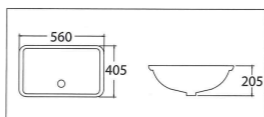

(Size: W 370 x L 340 x H 150)

ASHER L 639
Above Counter Basin
Middle Tap Hole
Semi-recessed Basin

(Size: W 430 x L 430 x H 160)

ASHER L 628
Above Counter Basin
No Tap Hole
Sit On Counter Top

(Size: W 390 x L 390 x H 180)

ASHER L 629
Above Counter Basin
Middle Tap Hole
Fixing with Screw and Buts

(Size: W 225 x L 470 x H 180)

ASHER L 635
Above Counter Basin
Artistic Basin
Sit On Counter Top

(Size: W 605 x L 415 x H 180)

Under Counter Wash Basin

ASHER L 6293 U
Under Counter Basin
Wash Basin

(Size: W 540 x L 430 x H 200)

ASHER L 638
Under Counter Basin
Wash Basin

(Size: W 560 x L 400 x H 190)

ASHER L 634
Above Counter Basin
Wash Basin

(Size: W 560 x L 405 x H 205)

Bathroom Accessory

ASHER H 10
Semi recessed
Paper Holder
With PVC Roller

Size: W 175 x L 170 x D 35

ASHER H 20
Semi recessed
Paper Holder
With PVC Roller

Size: W 150 x L 150 x D 35

ASHER H 30
Semi recessed
Soap & Sponge Holder