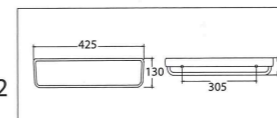

Size: W 310 x L 160 x D 40

ASHER H 70
Screw to Wall
Soap Holder

Size: W 110 x L 110 x H 50

ASHER H 90
Screw to Wall
Soap Holder

Size: W 145 x L 100 x H 50

ASHER H 150
Screw to Wall
Paper Holder
With PVC Roller

Size: W 145 x L 100 x H 100

ASHER H 140
Screw to Wall
Paper Holder
With PVC Roller

Size: W 190 x L 105 x H 60

ASHER LD - 22
Half Pedestal
Paper Holder
With PVC Roller

Size: W 425 x L 130 x H 50

ASHER PH A01
Paper Holder
Stainless Steel Paper Holder
With Roller

Size: W 120 x L 60

ASHER PH A11
Paper Holder
Stainless Steel Paper Holder
with Roller

Size: W 270 x L 100

ASHER SD 108
Soap Dispenser
Vertical 1 Liter SS
Polished Final Soap
Dispenser

Size: W 75 x L 210 x D 123