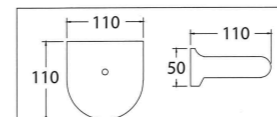

ASHER L 6293 U
Under Counter Basin
Wash Basin

(Size: W 540 x L 430 x H 200)

ASHER L 638
Under Counter Basin
Wash Basin

(Size: W 560 x L 400 x H 190)

ASHER L 634
Above Counter Basin
Wash Basin

(Size: W 560 x L 405 x H 205)

Bathroom Accessory

ASHER H 10
Semi recessed
Paper Holder
With PVC Roller

Size: W 175 x L 170 x D 35

ASHER H 20
Semi recessed
Paper Holder
With PVC Roller

Size: W 150 x L 150 x D 35

ASHER H 30
Semi recessed
Soap & Sponge Holder

Size: W 310 x L 160 x D 40

ASHER H 70
Screw to Wall
Soap Holder

Size: W 110 x L 110 x H 50

ASHER H 90
Screw to Wall
Soap Holder

Size: W 145 x L 100 x H 50

ASHER H 150
Screw to Wall
Paper Holder
With PVC Roller