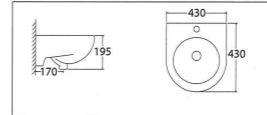

ASHER L 6364 (H)
Hospital Basin
Wall Hung Wash Basin
No Overflow and Tap Hole
Fixing with Screw & Bolts

ASHER L 1132
Wall Hung Wash Basin
Middle Tap Hole
Fixing with Screw to Wall

(Size: W 420 x L 520 x H 220)

Wash Basin

ASHER L 1163
Wall Hung Wash Basin
Middle Tap Hole
Fixing with Screw to Wall

(Size: W 480 x L 420 x H 190)

ASHER L 1500
Wall Hung Wash Basin
Middle Tap Hole
Fixing with Screw to Wall

(Size: W 505 x L 400 x H 210)

ASHER L 1106
Wall Hung Wash Basin
Middle Tap Hole
Fixing with Wall Bracket

(Size: W 390 x L 330 x H 190)

ASHER L 1130
Wall Hung Wash Basin
Middle Tap Hole
Fixing with Screw to Wall

(Size: W 430 x L 430 x H 195)

ASHER L 1168
Wall Hung Wash Basin
Middle Tap Hole
Fixing with Screw to Wall

(Size: W 510 x L 480 x H 200)

ASHER L 1104
Corner Wall Hung Basin
Middle Tap Hole
Fixing with Wall Bracket

(Size: W 400 x L 400 x H 200)