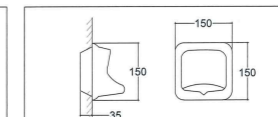

ASHER L 629
Above Counter Basin
Middle Tap Hole
Fixing with Screw and Buts

(Size: W 225 x L 470 x H 180)

ASHER L 635
Above Counter Basin
Artistic Basin
Sit On Counter Top

(Size: W 605 x L 415 x H 180)

Under Counter Wash Basin

ASHER L 6293 U
Under Counter Basin
Wash Basin

(Size: W 540 x L 430 x H 200)

ASHER L 638
Under Counter Basin
Wash Basin

(Size: W 560 x L 400 x H 190)

ASHER L 634
Above Counter Basin
Wash Basin

(Size: W 560 x L 405 x H 205)

Bathroom Accessory

ASHER H 10
Semi recessed
Paper Holder
With PVC Roller

Size: W 175 x L 170 x D 35

ASHER H 20
Semi recessed
Paper Holder
With PVC Roller

Size: W 150 x L 150 x D 35

ASHER H 30
Semi recessed
Soap & Sponge Holder

Size: W 310 x L 160 x D 40

ASHER H 70
Screw to Wall
Soap Holder

Size: W 110 x L 110 x H 50

ASHER H 90
Screw to Wall
Soap Holder

Size: W 145 x L 100 x H 50

ASHER H 150
Screw to Wall
Paper Holder
With PVC Roller