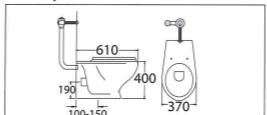

ASHER L 6364
Handicapped Basin
Wall Hung Wash Basin
Middle Tap Hole
Fixing with Screw & Bolts