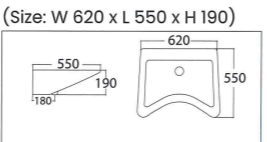

ASHER L 1132
Wall Hung Wash Basin
Middle Tap Hole
Fixing with Screw to Wall