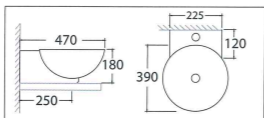

ASHER LS 3
Laboratory Sink
Counter Top Sink

(Size: W 410 x L 410 x H 200)

ASHER MS 01
Mop Sink
Screw to Wall
Mop Sink
Fixing with Screw & Bolts
(Size: W 530 x L 400 x H 180)

Above Counter Wash Basin

ASHER L 636
Above Counter Basin
Wash Basin
Fixing with Screw & Bolt

(Size: W 370 x L 340 x H 150)

ASHER L 632
Above Counter Basin
Wash Basin
Fixing with Screw & Bolt

(Size: W 500 x L 500 x H 165)

ASHER L 703
Above Counter Basin
Wash Basin
Fixing with Screw & Bolts
(Size: W 370 x L 340 x H 150)

(Size: W 370 x L 340 x H 150)

ASHER L 639
Above Counter Basin
Middle Tap Hole
Semi-recessed Basin

(Size: W 430 x L 430 x H 160)

ASHER L 628
Above Counter Basin
No Tap Hole
Sit On Counter Top

(Size: W 390 x L 390 x H 180)

ASHER L 629
Above Counter Basin
Middle Tap Hole
Fixing with Screw and Buts

(Size: W 225 x L 470 x H 180)

ASHER L 635
Above Counter Basin
Artistic Basin
Sit On Counter Top

(Size: W 605 x L 415 x H 180)

Under Counter Wash Basin