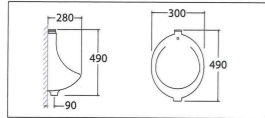

ASHER L 1106
Wall Hung Wash Basin
Middle Tap Hole
Fixing with Wall Bracket

(Size: W 390 x L 330 x H 190)

ASHER L 1130
Wall Hung Wash Basin
Middle Tap Hole
Fixing with Screw to Wall

(Size: W 430 x L 430 x H 195)

ASHER L 1168
Wall Hung Wash Basin
Middle Tap Hole
Fixing with Screw to Wall

(Size: W 510 x L 480 x H 200)

ASHER L 1104
Corner Wall Hung Basin
Middle Tap Hole
Fixing with Wall Bracket

(Size: W 400 x L 400 x H 200)

Counter Top Wash Basin

ASHER L 6200
Counter Top Wash Basin
Middle Tap Hole
Sit In Counter top

(Size: W 580 x L 420 x H 190)

ASHER L 6394
Counter Top Wash Basin
Middle Tap Hole
Sit In Counter Top

(Size: W 520 x L 520 x H 190)

ASHER U 1113
Wall Hung Urinal Bowl
Flushing with Top Inlet
Urinal Flush Valve
Fixing with Urinal Bracket

(Size: W 300 x L 280 x H 490)

ASHER UD 2
Urinal Division
Wall Hung Division
Fixing with Bracket

(Size: W 110 x L 360 x H 800)