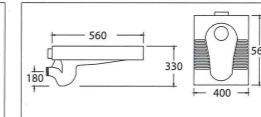

ASHER C 366 S
Squatting Pan S Trap
Flushing with High Level or
Mid Level Cistern in PVC or
Ceramic VC Cistern