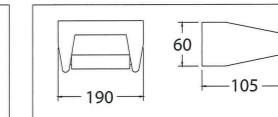

Size: W 190 x L 105 x H 60

ASHER LD - 22
Half Pedestal
Paper Holder
With PVC Roller