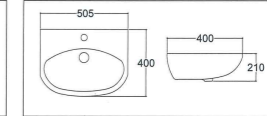

Wash Basin

ASHER L 1163
Wall Hung Wash Basin
Middle Tap Hole
Fixing with Screw to Wall

(Size: W 480 x L 420 x H 190)

ASHER L 1500
Wall Hung Wash Basin
Middle Tap Hole
Fixing with Screw to Wall

(Size: W 505 x L 400 x H 210)

ASHER L 1106
Wall Hung Wash Basin
Middle Tap Hole
Fixing with Wall Bracket

(Size: W 390 x L 330 x H 190)

ASHER L 1130
Wall Hung Wash Basin
Middle Tap Hole
Fixing with Screw to Wall

(Size: W 430 x L 430 x H 195)

ASHER L 1168
Wall Hung Wash Basin
Middle Tap Hole
Fixing with Screw to Wall

(Size: W 510 x L 480 x H 200)

ASHER L 1104
Corner Wall Hung Basin
Middle Tap Hole
Fixing with Wall Bracket

(Size: W 400 x L 400 x H 200)