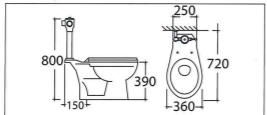

S-Trap : 150 mm

ASHER C 128 S/P (TI)
Back to Wall WC
Flushing with Exposed WC
Flush Valve (Top Inlet)
Soft Closing Seat & Cover
S-Trap : 150 - 250 mm
P-Trap : 190 mm