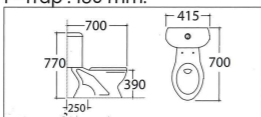

ASHER C 115 S
Close Coupled WC
Dual Flush Top Push Button
Soft Closing Seat & Cover
S-Trap : 200 mm