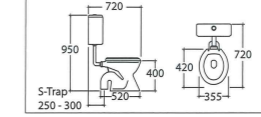

ASHER C 213 S
Independent WC
Flushing with Ceramic VC
or PVC Cistern
Matching Seat & Cover
S-Trap : 250 - 300mm