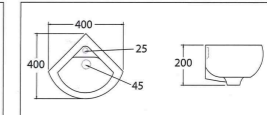

Wash Basin

ASHER L 1163
Wall Hung Wash Basin
Middle Tap Hole
Fixing with Screw to Wall

(Size: W 480 x L 420 x H 190)

ASHER L 1500
Wall Hung Wash Basin
Middle Tap Hole
Fixing with Screw to Wall

(Size: W 505 x L 400 x H 210)

ASHER L 1106
Wall Hung Wash Basin
Middle Tap Hole
Fixing with Wall Bracket

(Size: W 390 x L 330 x H 190)

ASHER L 1130
Wall Hung Wash Basin
Middle Tap Hole
Fixing with Screw to Wall

(Size: W 430 x L 430 x H 195)

ASHER L 1168
Wall Hung Wash Basin
Middle Tap Hole
Fixing with Screw to Wall

(Size: W 510 x L 480 x H 200)

ASHER L 1104
Corner Wall Hung Basin
Middle Tap Hole
Fixing with Wall Bracket

(Size: W 400 x L 400 x H 200)

Counter Top Wash Basin

ASHER L 6200
Counter Top Wash Basin
Middle Tap Hole
Sit In Counter top

(Size: W 580 x L 420 x H 190)

ASHER L 6394
Counter Top Wash Basin
Middle Tap Hole
Sit In Counter Top

(Size: W 520 x L 520 x H 190)