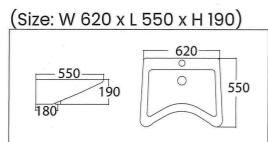

ASHER L 1163 (H)
Hospital Basin
Wall Hung Wash Basin
No Overflow and Tap Hole
Fixing with Screw & Bolts