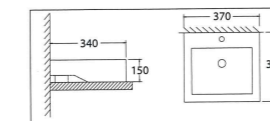

Basin Pedestal

ASHER LD-11
Full Pedestal
L 1130 L 1500
L 1132
L 1163
L 1168

ASHER LD - 22
Half Pedestal
L 1163
L 1168
L 1500

Laboratory Sink

ASHER LS 2
Laboratory Sink
Counter Top Sink

(Size: W 570 x L 380 x H 200)

ASHER LS 3
Laboratory Sink
Counter Top Sink

(Size: W 410 x L 410 x H 200)

ASHER MS 01
Mop Sink
Screw to Wall
Mop Sink
Fixing with Screw & Bolts
(Size: W 530 x L 400 x H 180)

Above Counter Wash Basin

ASHER L 636
Above Counter Basin
Wash Basin
Fixing with Screw & Bolt

(Size: W 370 x L 340 x H 150)

ASHER L 632
Above Counter Basin
Wash Basin
Fixing with Screw & Bolt

(Size: W 500 x L 500 x H 165)

ASHER L 703
Above Counter Basin
Wash Basin
Fixing with Screw & Bolts
(Size: W 370 x L 340 x H 150)

(Size: W 370 x L 340 x H 150)

ASHER L 639
Above Counter Basin
Middle Tap Hole
Semi-recessed Basin

(Size: W 430 x L 430 x H 160)

ASHER L 628
Above Counter Basin
No Tap Hole
Sit On Counter Top

(Size: W 390 x L 390 x H 180)