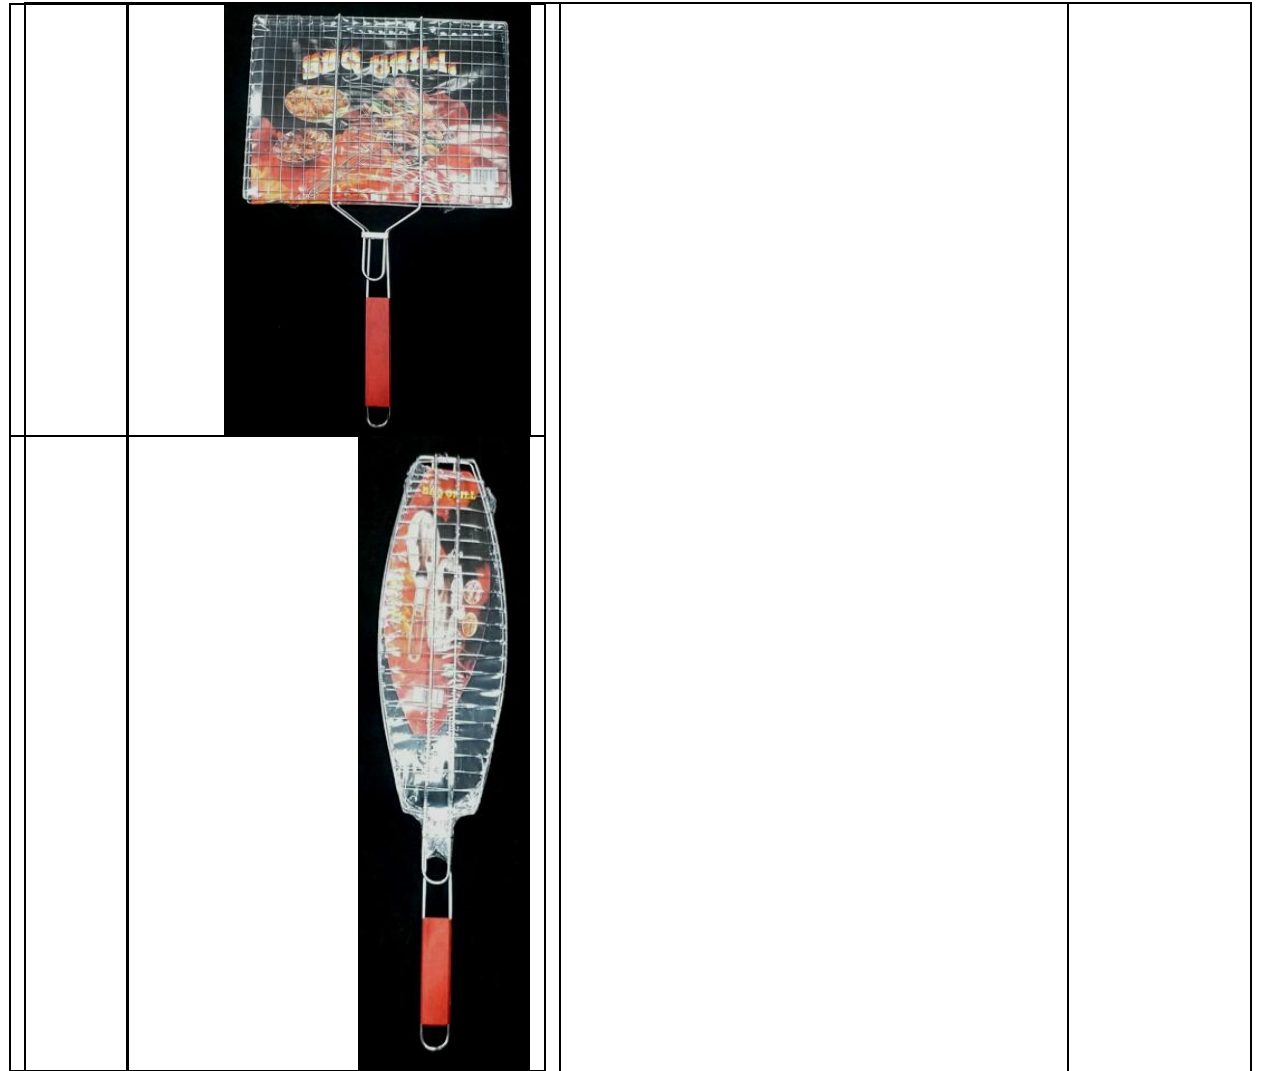

Teeba land wholesale Co.