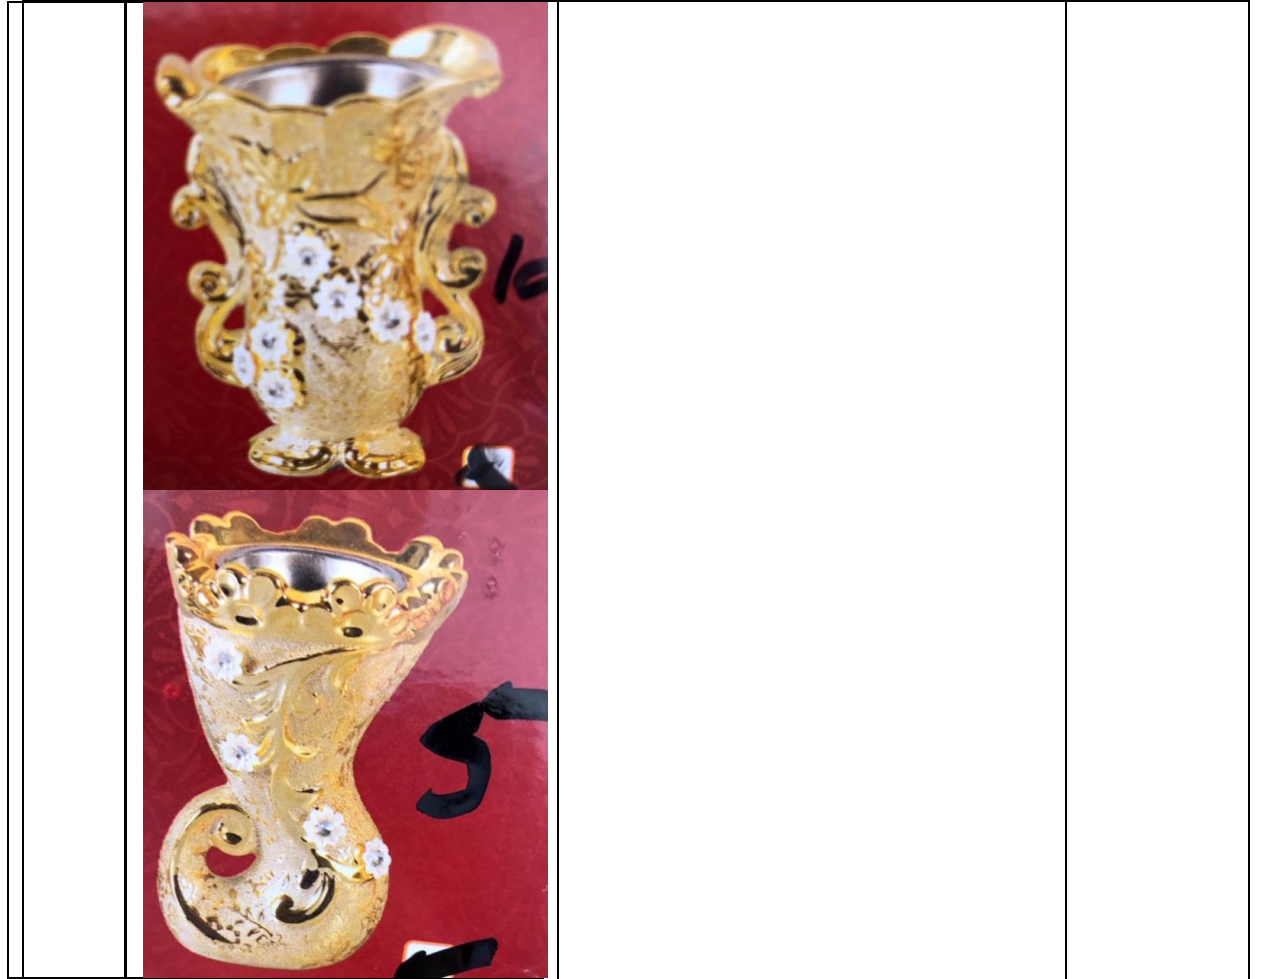

Teeba land wholesale Co.