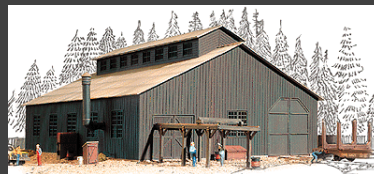

SIMPLE PROJECTS

Railway Design Associates Photo

DESIGNING

- Actual Parts
- Photo Copy
- Virtual

CUTTING

Score and Snap
Razor Saw
Band or Table Saw

PAINTING

WATERCOLOR WASHES

WOOD TOO!

AND CARS!

RESIDENTIAL

COMMERCIAL

RAILROAD

INDUSTRIAL MODELS

Rod Guthrie Photo
Courtesy Railway Design Associates

RECENT

Art Fahie Photo- Courtesy Bar Mills Model Works

Charlton Hill Productions

Presentation by Michael Tylick, MMR

www.raildesignservices.com