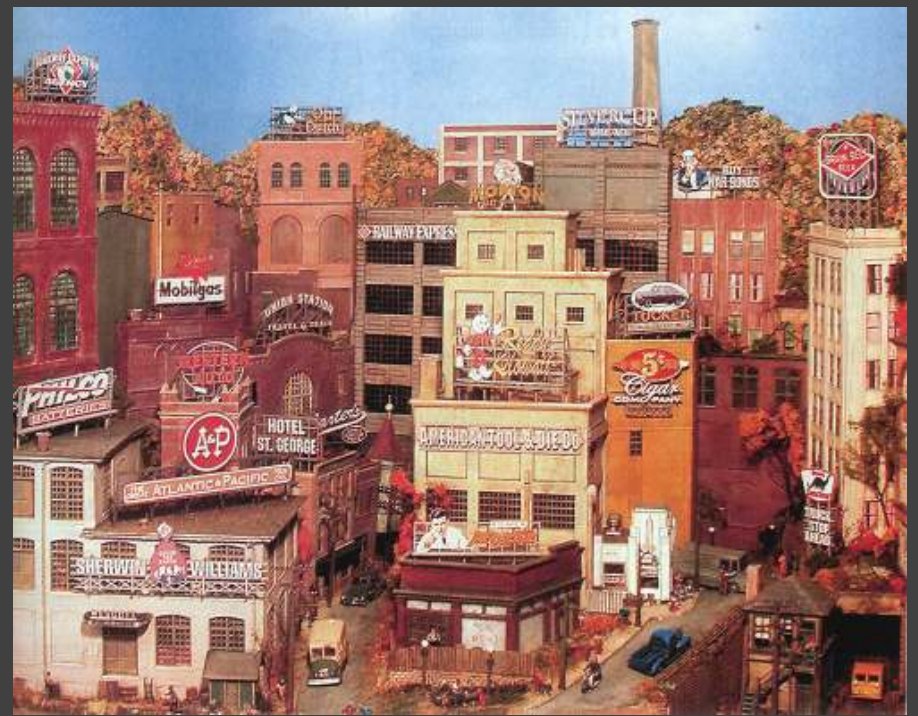

SIMPLE PROJECTS

Railway Design Associates Photo

DESIGNING

- Actual Parts
- Photo Copy
- Virtual

CUTTING

Score and Snap
Razor Saw
Band or Table Saw

PAINTING

WATERCOLOR WASHES

WOOD TOO!

AND CARS!

RESIDENTIAL

COMMERCIAL

RAILROAD

INDUSTRIAL MODELS

Rod Guthrie Photo
Courtesy Railway Design Associates

RECENT

Art Fahie Photo- Courtesy Bar Mills Model Works

Charlton Hill Productions

Presentation by Michael Tylick, MMR

www.raildesignservices.com