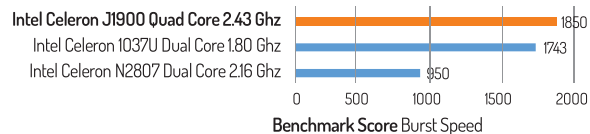

CPU Benchmark Comparison

Retail Environment

Add external Pole Display, Label or Thermal Receipt Printer, Barcode Scanner & Drawer.

Hospitality Environment

Add external Kitchen Printer, Remote Ordering Tablet & Drawer.