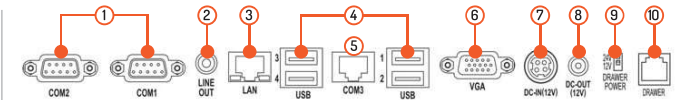

Options Including:

- Sam4s 2-Line VFD Customer Display.
- Sam4s 9.7" Rear LCD Customer Display.
- Sam4s 15" Rear LCD Customer Display.
- Slimline MSR Reader.
- External Magnetic Dallas.
- External RFID Reader.
- Windows POSReady7, Windows 10 Enterprise & Linux.