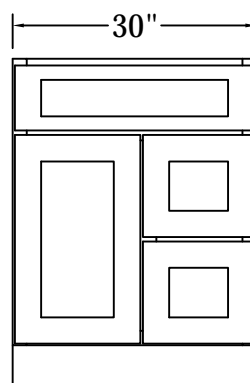

BASE END SHELF CABINET

FRONT VIEW

SIDE VIEW

Features:

- 2 Fixed Shelves
- Matching Color Finish
- For Both L/R

ITEM CODE	DIMENSIONS	WEIGHT
BES09	9Wx34- 1/2Hx24D	

BASE LAZY SUSAN CORNER CABINET

ITEM CODE	DIMENSIONS	WEIGHT
CAR33	33Wx34-1/2Hx33D	

SIDE VIEW

ITEM CODE	DIMENSIONS	WEIGHT
V2421H	24Wx34-1/2Hx21D	
V2721H	27Wx34-1/2Hx21D	
V3021H	30Wx34-1/2Hx21D	
V3321H	33Wx34-1/2Hx21D	
V3621H	36Wx34-1/2Hx21D	

VANITY SINK DRAWER BASE CABINET

FRONT VIEW

SIDE VIEW

ITEM CODE	DIMENSIONS	WEIGHT
VSD3021H-L	30Wx34.5Hx21D	

Features:

1 Door

1 Dummy Drawer On Top

2 Drawers On Side/No Shelf

VSD3021H-L Drawers On Left

FRONT VIEW

SIDE VIEW

ITEM CODE	DIMENSIONS	WEIGHT
VSD3021H-R	30Wx34.5Hx21D	

VANITY SINK DRAWER BASE CABINET

FRONT VIEW

SIDE VIEW

ITEM CODE	DIMENSIONS	WEIGHT
VSD3621H-L	36Wx34.5Hx21D	
VSD4221H-L	42Wx34.5Hx21D	

FRONT VIEW

SIDE VIEW