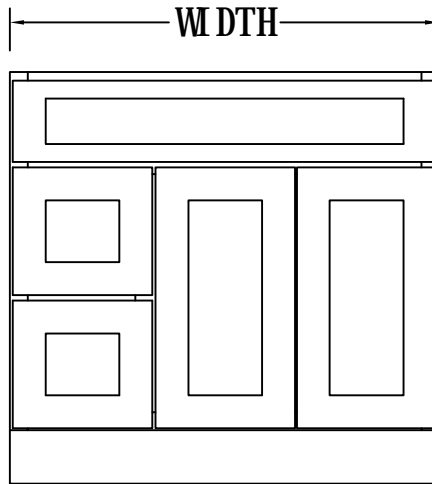

BASE END SHELF CABINET

FRONT VIEW

SIDE VIEW

Features:

- 2 Fixed Shelves
- Matching Color Finish
- For Both L/R

ITEM CODE	DIMENSIONS	WEIGHT
BES09	9Wx34- 1/2Hx24D	

BASE LAZY SUSAN CORNER CABINET

ITEM CODE	DIMENSIONS	WEIGHT
CAR33	33Wx34-1/2Hx33D	

SIDE VIEW

ITEM CODE	DIMENSIONS	WEIGHT
V2421H	24Wx34-1/2Hx21D	
V2721H	27Wx34-1/2Hx21D	
V3021H	30Wx34-1/2Hx21D	
V3321H	33Wx34-1/2Hx21D	
V3621H	36Wx34-1/2Hx21D	

VANITY SINK DRAWER BASE CABINET

FRONT VIEW

SIDE VIEW

ITEM CODE	DIMENSIONS	WEIGHT
VSD3021H-L	30Wx34.5Hx21D	

Features:

1 Door

1 Dummy Drawer On Top

2 Drawers On Side/No Shelf

VSD3021H-L Drawers On Left

FRONT VIEW

SIDE VIEW

ITEM CODE	DIMENSIONS	WEIGHT
VSD3021H-R	30Wx34.5Hx21D	

VANITY SINK DRAWER BASE CABINET

FRONT VIEW

SIDE VIEW

ITEM CODE	DIMENSIONS	WEIGHT
VSD3621H-L	36Wx34.5Hx21D	
VSD4221H-L	42Wx34.5Hx21D	

FRONT VIEW

SIDE VIEW