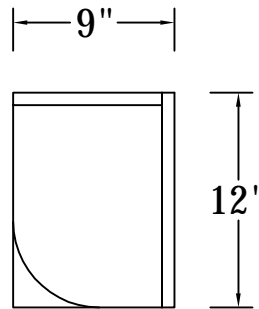

SIDE VIEW

Features:

1 Door

2 Adjustable Shelves

ITEM CODE	DIMENSIONS	WEIGHT
B09FHD	9Wx34-1/2Hx24D	

BASE CABINET (SINGLE DRAWER, SINGLE DOOR)

- Features:**
- 1 Door & 1 Drawer
 - 1 Adjustable Shelf

ITEM CODE	DIMENSIONS	WEIGHT
B09	9Wx34-1/2Hx24D	
B12	12Wx34-1/2Hx24D	
B15	15Wx34-1/2Hx24D	
B18	18Wx34-1/2Hx24D	
B21	21Wx34-1/2Hx24D	

SIDE VIEW

ITEM CODE	DIMENSIONS	WEIGHT
WDC2430	24Wx30Hx24D	
WDC2436	24Wx36Hx24D	

Features :

- 1 Door
- 2 Adjustable Shelves

WALL DIAGONAL CABINET, 42"H

TOP VIEW

SIDE VIEW

ITEM CODE	DIMENSIONS	WEIGHT
WDC2442	24Wx42Hx24D	

Features :

- 1 Door
- 3 Adjustable Shelves

WALL END SHELF, 30"H & 36"H

Features:

2 Fixed Shelves
For Both L/R
Matching Color Finish

TOP VIEW

SIDE VIEW

ITEM CODE	DIMENSIONS	WEIGHT
WES0930	9Wx30Hx12D	
WES0936	9Wx36Hx12D	

WALL END SHELF, 42"H

TOP VIEW

SIDE VIEW

Features:

3 Fixed Shelves
For Both L/R
Matching Color Finish

ITEM CODE	DIMENSIONS	WEIGHT
WES0942	9Wx42Hx12D	

WINE RACK WALL CABINET

Features :