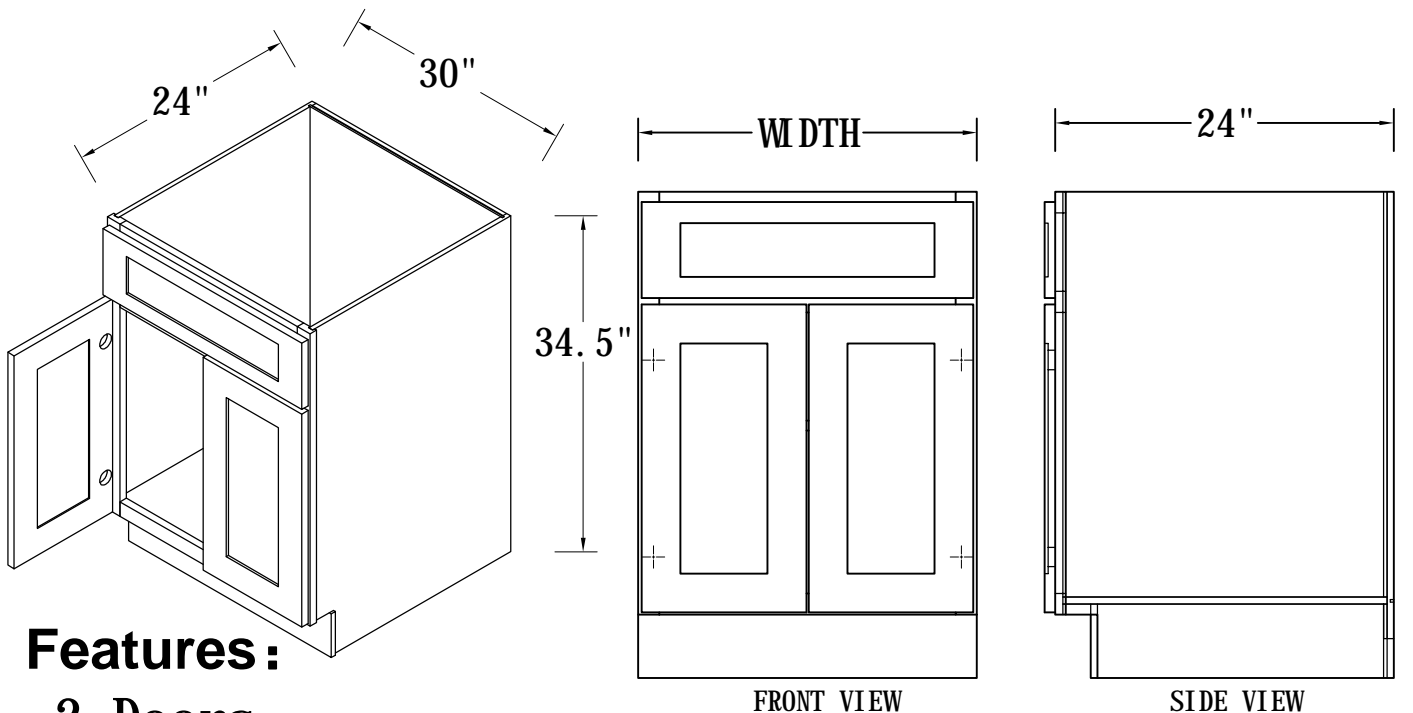

BASE CABINET (SPICE PULL BASE CABINETS)

FRONT VIEW

SIDE VIEW

Features:

3 Pull-Out Shelves

ITEM CODE	DIMENSIONS	WEIGHT
BPP09	9Wx34-1/2Hx24D	

BASE CABINET (SINGLE FULL-HEIGHT DOOR BASE)

FRONT VIEW

SIDE VIEW

Features:

1 Door

2 Adjustable Shelves

ITEM CODE	DIMENSIONS	WEIGHT
B09FHD	9Wx34-1/2Hx24D	

BASE CABINET (SINGLE DRAWER, SINGLE DOOR)

- Features:**
- 1 Door & 1 Drawer
 - 1 Adjustable Shelf

ITEM CODE	DIMENSIONS	WEIGHT
B09	9Wx34-1/2Hx24D	
B12	12Wx34-1/2Hx24D	
B15	15Wx34-1/2Hx24D	
B18	18Wx34-1/2Hx24D	
B21	21Wx34-1/2Hx24D	

BASE CABINET (SINGLE DRAWER, DOUBLE DOORS)

- Features:**
- 2 Doors & 1 Drawer
 - 1 Adjustable Shelf

ITEM CODE	DIMENSIONS	WEIGHT
B24	24Wx34-1/2Hx24D	
B27	27Wx34-1/2Hx24D	
B30	30Wx34-1/2Hx24D	

BASE CABINET (DOUBLE DRAWERS, DOUBLE DOORS)

Features:

- 2 Doors, 2 Drawers
- 1 Adjustable Shelf

ITEM CODE	DIMENSIONS	WEIGHT
B33	33Wx34- 1/2Hx24D	
B36	36Wx34- 1/2Hx24D	
B39	39Wx34- 1/2Hx24D	
B42	42Wx34- 1/2Hx24D	

SINK BASE CABINET

Features:

- 2 Doors
- 1 Dummy Drawers
- No Shelf