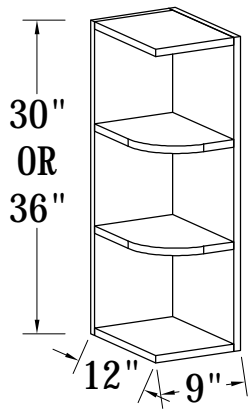

Features :

2 Doors

No Adjustable Shelf

1 Open Shelf

Matching Color Finish

ITEM CODE	DIMENSIONS	WEIGHT
MWC3030	30Wx30Hx12D	
MWC3036	30Wx36Hx12D	
MWC3042	30Wx42Hx12D	

WALL DIAGONAL CABINET

TOP VIEW

SIDE VIEW

ITEM CODE	DIMENSIONS	WEIGHT
WDC2430	24Wx30Hx24D	
WDC2436	24Wx36Hx24D	

Features :

- 1 Door
- 2 Adjustable Shelves

WALL DIAGONAL CABINET, 42"H

TOP VIEW

SIDE VIEW

ITEM CODE	DIMENSIONS	WEIGHT
WDC2442	24Wx42Hx24D	

Features :

- 1 Door
- 3 Adjustable Shelves

WALL END SHELF, 30"H & 36"H

Features:

2 Fixed Shelves
For Both L/R
Matching Color Finish

TOP VIEW

SIDE VIEW

ITEM CODE	DIMENSIONS	WEIGHT
WES0930	9Wx30Hx12D	
WES0936	9Wx36Hx12D	

WALL END SHELF, 42"H

TOP VIEW

SIDE VIEW

Features:

3 Fixed Shelves
For Both L/R
Matching Color Finish

ITEM CODE	DIMENSIONS	WEIGHT
WES0942	9Wx42Hx12D	

WINE RACK WALL CABINET

Features :