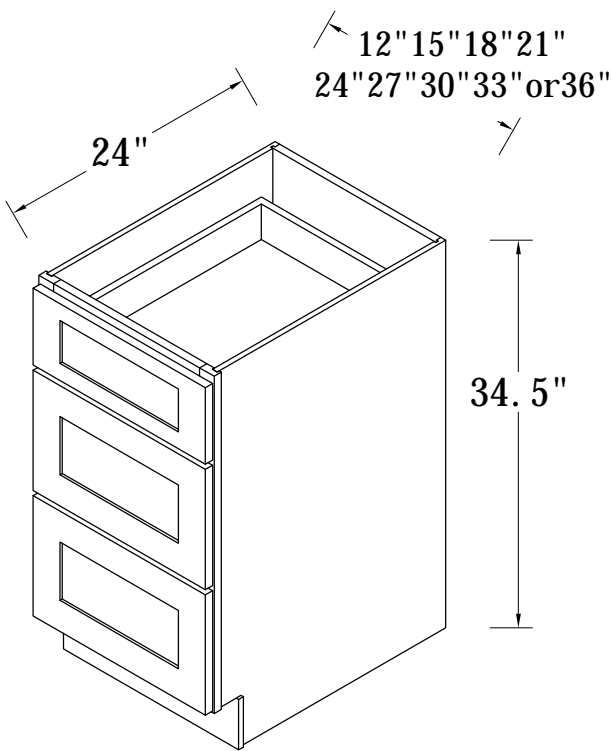

SIDE VIEW

Features:

1 Door

2 Adjustable Shelves

ITEM CODE	DIMENSIONS	WEIGHT
B09FHD	9Wx34-1/2Hx24D	

BASE CABINET (SINGLE DRAWER, SINGLE DOOR)

- Features:**
- 1 Door & 1 Drawer
 - 1 Adjustable Shelf

ITEM CODE	DIMENSIONS	WEIGHT
B09	9Wx34-1/2Hx24D	
B12	12Wx34-1/2Hx24D	
B15	15Wx34-1/2Hx24D	
B18	18Wx34-1/2Hx24D	
B21	21Wx34-1/2Hx24D	

BLIND BASE CORNER CABINET

FRONT VIEW

SIDE VIEW

Features :

- 1 Door/1 Drawer
- 1 Adjustable Shelf

ITEM CODE	DIMENSIONS	WEIGHT
BLB3639	27Wx34- 1/2Hx24D	
BLB3942	33Wx34- 1/2Hx24D	
BLB4245	39Wx34- 1/2Hx24D	

BLB3639 Install Range 34" - 42"
 BLB3942 Install Range 37" - 45"
 BLB4245 Install Range 39" - 48"

DRAWER BASE CABINET(3 DRAWERS)

FRONT VIEW

SIDE VIEW

Features:

- 1 Small Top Drawer
- 2 Large Bottom Drawers

ITEM CODE	DIMENSIONS	WEIGHT
3DB12	12Wx34- 1/2Hx24D	
3DB15	15Wx34- 1/2Hx24D	
3DB18	18Wx34- 1/2Hx24D	
3DB21	21Wx34- 1/2Hx24D	
3DB24	24Wx34- 1/2Hx24D	
3DB27	27Wx34- 1/2Hx24D	
3DB30	30Wx34- 1/2Hx24D	
3DB33	33Wx34- 1/2Hx24D	
3DB36	36Wx34- 1/2Hx24D	

BASE END SHELF CABINET

FRONT VIEW

SIDE VIEW

Features:

- 2 Fixed Shelves
- Matching Color Finish
- For Both L/R

ITEM CODE	DIMENSIONS	WEIGHT
BES09	9Wx34- 1/2Hx24D	

BASE LAZY SUSAN CORNER CABINET

ITEM CODE	DIMENSIONS	WEIGHT
CAR33	33Wx34-1/2Hx33D	