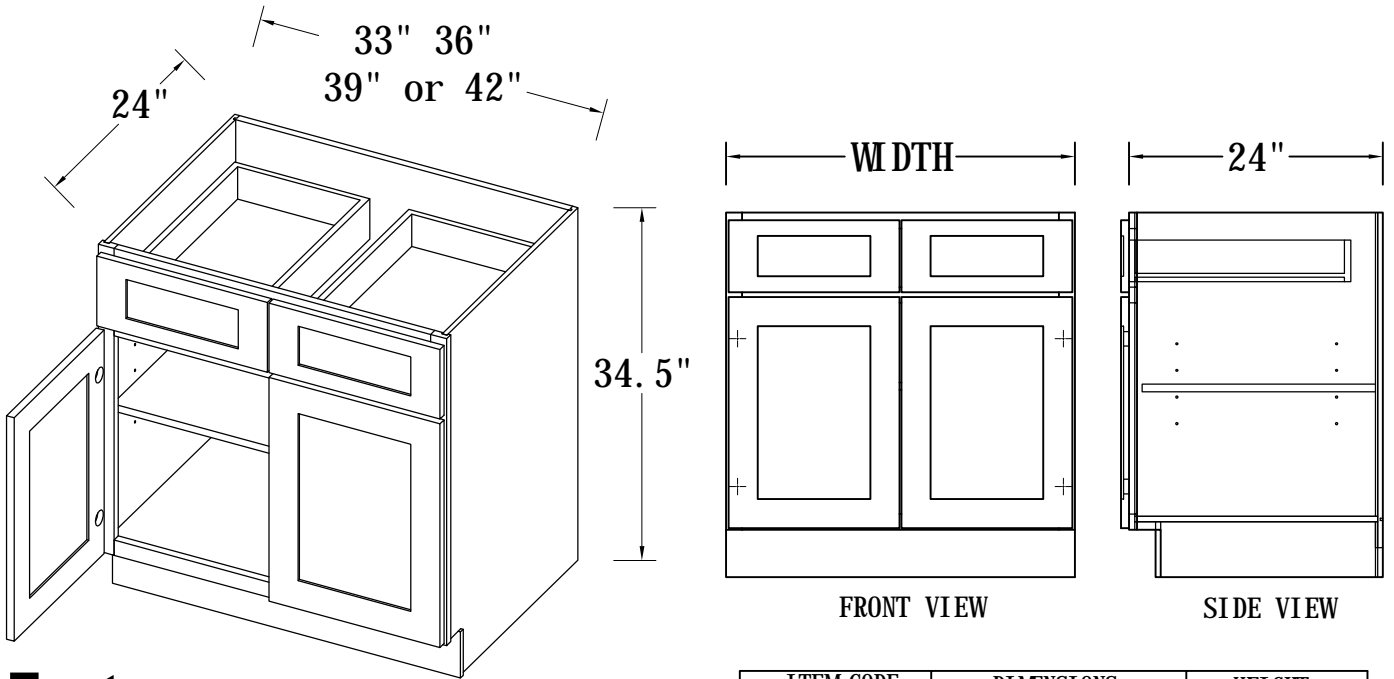

BASE CABINET (SPICE PULL BASE CABINETS)

FRONT VIEW

SIDE VIEW

Features:

3 Pull-Out Shelves

ITEM CODE	DIMENSIONS	WEIGHT
BPP09	9Wx34-1/2Hx24D	

BASE CABINET (SINGLE FULL-HEIGHT DOOR BASE)

FRONT VIEW

SIDE VIEW

Features:

1 Door

2 Adjustable Shelves

ITEM CODE	DIMENSIONS	WEIGHT
B09FHD	9Wx34-1/2Hx24D	

BASE CABINET (SINGLE DRAWER, SINGLE DOOR)

- Features:**
- 1 Door & 1 Drawer
 - 1 Adjustable Shelf

ITEM CODE	DIMENSIONS	WEIGHT
B09	9Wx34-1/2Hx24D	
B12	12Wx34-1/2Hx24D	
B15	15Wx34-1/2Hx24D	
B18	18Wx34-1/2Hx24D	
B21	21Wx34-1/2Hx24D	

BASE CABINET (SINGLE DRAWER, DOUBLE DOORS)

- Features:**
- 2 Doors & 1 Drawer
 - 1 Adjustable Shelf

ITEM CODE	DIMENSIONS	WEIGHT
B24	24Wx34-1/2Hx24D	
B27	27Wx34-1/2Hx24D	
B30	30Wx34-1/2Hx24D	

BASE CABINET (DOUBLE DRAWERS, DOUBLE DOORS)

Features:

- 2 Doors, 2 Drawers
- 1 Adjustable Shelf

ITEM CODE	DIMENSIONS	WEIGHT
B33	33Wx34- 1/2Hx24D	
B36	36Wx34- 1/2Hx24D	
B39	39Wx34- 1/2Hx24D	
B42	42Wx34- 1/2Hx24D	

SINK BASE CABINET

Features:

- 2 Doors
- 1 Dummy Drawers
- No Shelf