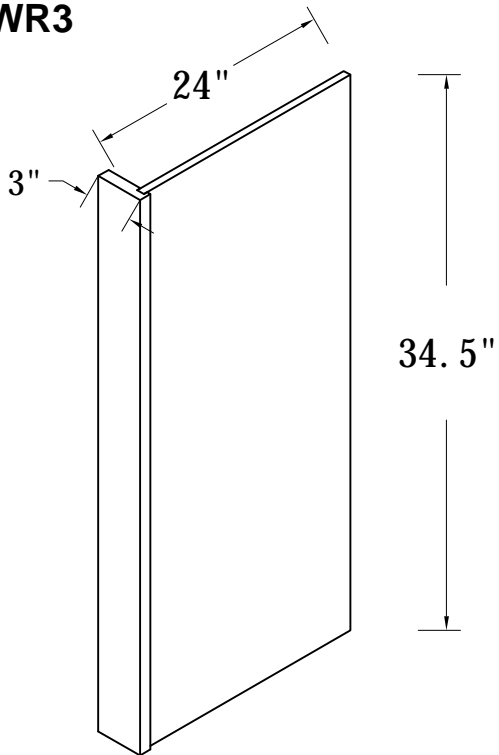

DISH WASHER PANEL

DWR3