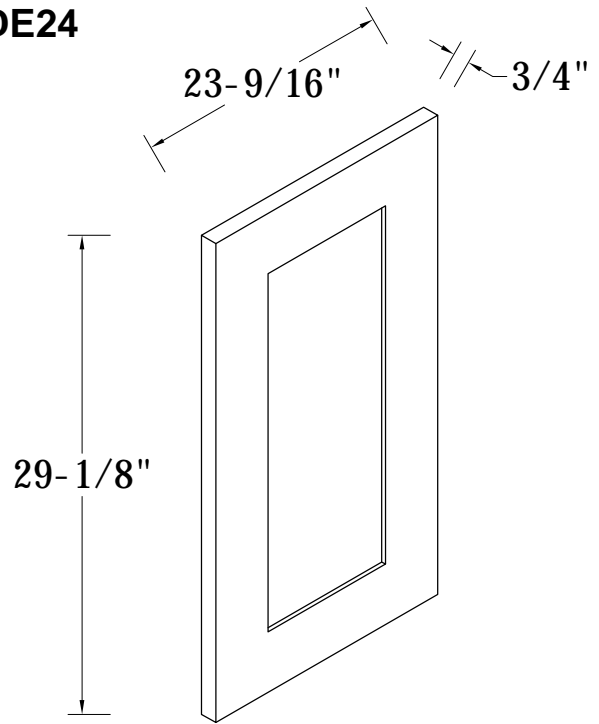

DECORATIVE BASE END PANEL
BDE24