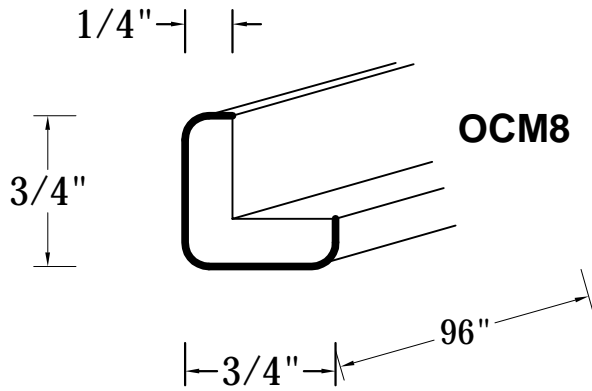

OUTSIDE CORNER MOULDING