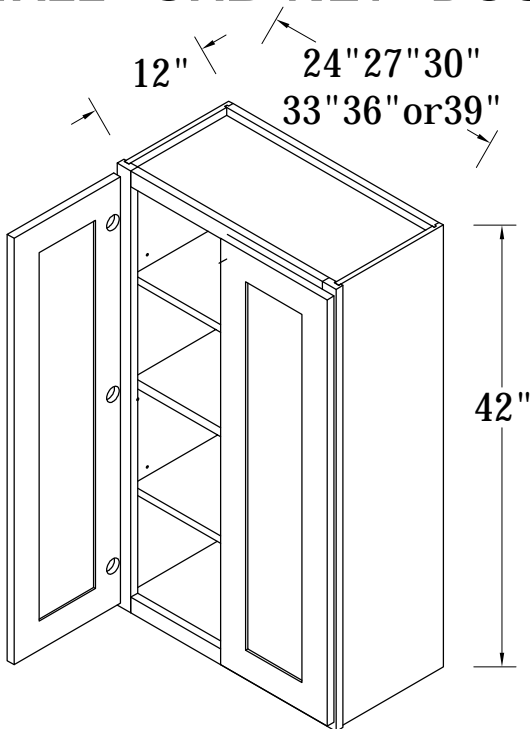

SIDE VIEW

Features:

1 Door

2 Adjustable Shelves

ITEM CODE	DIMENSIONS	WEIGHT
B09FHD	9Wx34-1/2Hx24D	

BASE CABINET (SINGLE DRAWER, SINGLE DOOR)

- Features:**
- 1 Door & 1 Drawer
 - 1 Adjustable Shelf

ITEM CODE	DIMENSIONS	WEIGHT
B09	9Wx34-1/2Hx24D	
B12	12Wx34-1/2Hx24D	
B15	15Wx34-1/2Hx24D	
B18	18Wx34-1/2Hx24D	
B21	21Wx34-1/2Hx24D	

WALL CABINET DOUBLE DOORS

FRONT VIEW

SIDE VIEW

Features:

- 2 Doors
- 2 Adjustable Shelves

ITEM CODE	DIMENSIONS	WEIGHT
W2430	24Wx30Hx12D	
W2730	27Wx30Hx12D	
W3030	30Wx30Hx12D	
W3330	33Wx30Hx12D	
W3630	36Wx30Hx12D	
W2436	24Wx36Hx12D	
W2736	27Wx36Hx12D	
W3036	30Wx36Hx12D	
W3336	33Wx36Hx12D	
W3636	36Wx36Hx12D	

WALL CABINET SINGLE DOOR

FRONT VIEW

SIDE VIEW

ITEM CODE	DIMENSIONS	WEIGHT
W0942	9Wx42Hx12D	
W1242	12Wx42Hx12D	
W1542	15Wx42Hx12D	
W1842	18Wx42Hx12D	
W2142	21Wx42Hx12D	

Features:

- 1 Door
- 3 Adjustable Shelves

WALL CABINET DOUBLE DOORS

FRONT VIEW

SIDE VIEW

ITEM CODE	DIMENSIONS	WEIGHT
W2442	24Wx42Hx12D	
W2742	27Wx42Hx12D	
W3042	30Wx42Hx12D	
W3342	33Wx42Hx12D	
W3642	36Wx42Hx12D	
W3942	39Wx42Hx12D	

Features:

- 2 Doors
- 3 Adjustable Shelves