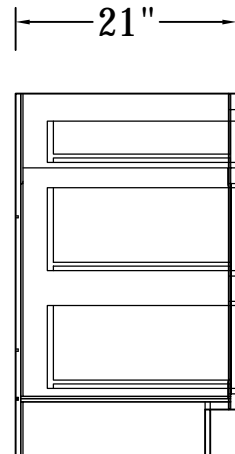

SIDE VIEW

ITEM CODE	DIMENSIONS	WEIGHT
V2421H	24Wx34-1/2Hx21D	
V2721H	27Wx34-1/2Hx21D	
V3021H	30Wx34-1/2Hx21D	
V3321H	33Wx34-1/2Hx21D	
V3621H	36Wx34-1/2Hx21D	

VANITY SINK DRAWER BASE CABINET

FRONT VIEW

SIDE VIEW

ITEM CODE	DIMENSIONS	WEIGHT
VSD3021H-R	30Wx34.5Hx21D	

VANITY SINK DRAWER BASE CABINET

FRONT VIEW

SIDE VIEW

ITEM CODE	DIMENSIONS	WEIGHT
VSD3621H-L	36Wx34.5Hx21D	
VSD4221H-L	42Wx34.5Hx21D	

FRONT VIEW

SIDE VIEW

ITEM CODE	DIMENSIONS	WEIGHT
VSD3621H-R	36Wx34.5Hx21D	
VSD4221H-R	42Wx34.5Hx21D	

Features:

- 2 Doors
- 1 Dummy Drawer On Top
- 2 Drawers On Side/No Shelf
- VSD3621H-L Drawers On Left

VSD3621H-L
VSD3621H-R
VSD4221H-L
VSD4221H-R

VANITY SINK DRAWER BASE COMBO

Features:

- 4 Doors On Bottom Sides
- 2 Dummy Drawers On Top Sides
- 3 Drawers In Middle/No Shelf
(1 Small Top Drawer/2 Large Bottom Drawers)

FRONT VIEW

SIDE VIEW

ITEM CODE	DIMENSIONS	WEIGHT
VCD6021H	60Wx34.5Hx21D	