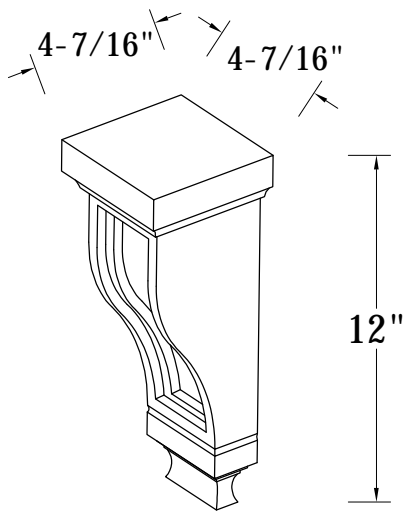

CORBEL
CORBEL-58