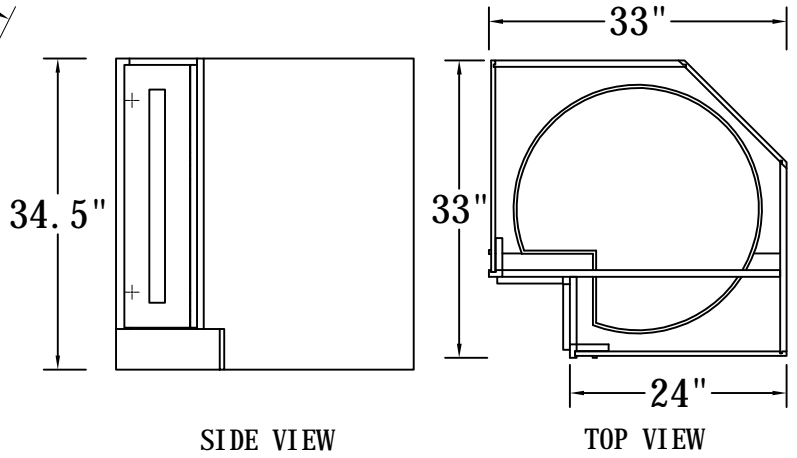

SIDE VIEW

Features:

1 Door

2 Adjustable Shelves

ITEM CODE	DIMENSIONS	WEIGHT
B09FHD	9Wx34-1/2Hx24D	

BASE CABINET (SINGLE DRAWER, SINGLE DOOR)

- Features:**
- 1 Door & 1 Drawer
 - 1 Adjustable Shelf

ITEM CODE	DIMENSIONS	WEIGHT
B09	9Wx34-1/2Hx24D	
B12	12Wx34-1/2Hx24D	
B15	15Wx34-1/2Hx24D	
B18	18Wx34-1/2Hx24D	
B21	21Wx34-1/2Hx24D	

BASE END SHELF CABINET

FRONT VIEW

SIDE VIEW

Features:

- 2 Fixed Shelves
- Matching Color Finish
- For Both L/R

ITEM CODE	DIMENSIONS	WEIGHT
BES09	9Wx34- 1/2Hx24D	

BASE LAZY SUSAN CORNER CABINET

ITEM CODE	DIMENSIONS	WEIGHT
CAR33	33Wx34-1/2Hx33D	

Features:

- 2 Wooden Baskets
- 1 Bi-Folding Door

ITEM CODE	DIMENSIONS	WEIGHT
CAR36	36Wx34-1/2Hx36D	

DIAGONAL CORNER SINK BASE 36"X36"

TOP VIEW

SIDE VIEW

Features :

- 1 Door
- 1 Dummy Drawer
- No Shelf

ITEM CODE	DIMENSIONS	WEIGHT
NCSB36	36Wx34.5Hx36D	

DIAGONAL CORNER SINK BASE 42"X42"

TOP VIEW

SIDE VIEW

Features :

- 2 Doors
- 1 Dummy Drawer
- No Shelf

ITEM CODE	DIMENSIONS	WEIGHT
NCSB42	42Wx34.5Hx42D	

FARMER SINK BASE CABINET