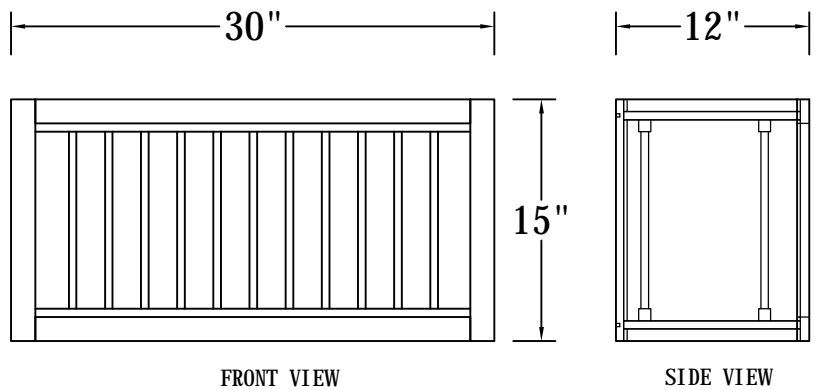

PLATE RACK WALL CABINET

Features :

10 Plate Slots
Matching Color Finish

ITEM CODE	DIMENSIONS	WEIGHT
PR3015	30Wx15Hx12D