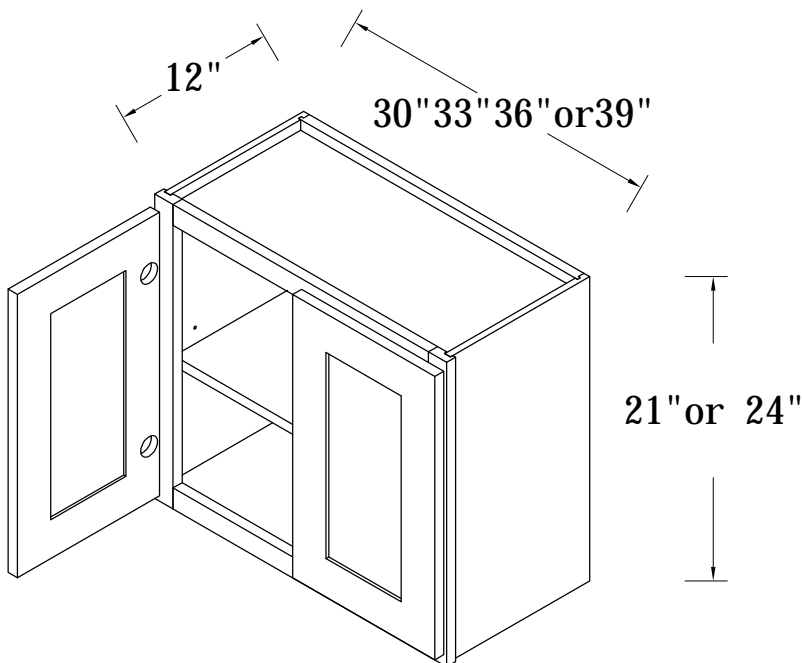

WALL CABINET DOUBLE DOORS

ITEM CODE	DIMENSIONS	WEIGHT
W3021	30Wx21Hx12D	
W3024	30Wx24Hx12D	
W3324	33Wx24Hx12D	
W3621	36Wx21Hx12D	
W3624	36Wx24Hx12D	
W3924	39Wx24Hx12D	

Features:

- 2 Doors
- 1 Adjustable Shelf