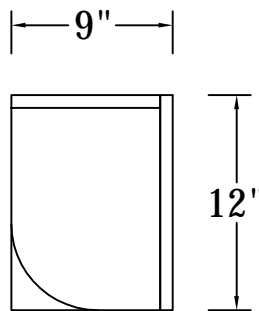

SIDE VIEW

Features:

1 Door

2 Adjustable Shelves

ITEM CODE	DIMENSIONS	WEIGHT
B09FHD	9Wx34-1/2Hx24D	

BASE CABINET (SINGLE DRAWER, SINGLE DOOR)

- Features:**
- 1 Door & 1 Drawer
 - 1 Adjustable Shelf

ITEM CODE	DIMENSIONS	WEIGHT
B09	9Wx34-1/2Hx24D	
B12	12Wx34-1/2Hx24D	
B15	15Wx34-1/2Hx24D	
B18	18Wx34-1/2Hx24D	
B21	21Wx34-1/2Hx24D	

SIDE VIEW

ITEM CODE	DIMENSIONS	WEIGHT
WDC2430	24Wx30Hx24D	
WDC2436	24Wx36Hx24D	

Features :

- 1 Door
- 2 Adjustable Shelves

WALL DIAGONAL CABINET, 42"H

TOP VIEW

SIDE VIEW

ITEM CODE	DIMENSIONS	WEIGHT
WDC2442	24Wx42Hx24D	

Features :

- 1 Door
- 3 Adjustable Shelves

WALL END SHELF, 30"H & 36"H

Features:

2 Fixed Shelves
For Both L/R
Matching Color Finish

TOP VIEW

SIDE VIEW

ITEM CODE	DIMENSIONS	WEIGHT
WES0930	9Wx30Hx12D	
WES0936	9Wx36Hx12D	

WALL END SHELF, 42"H

TOP VIEW

SIDE VIEW

Features:

3 Fixed Shelves
For Both L/R
Matching Color Finish

ITEM CODE	DIMENSIONS	WEIGHT
WES0942	9Wx42Hx12D	

WINE RACK WALL CABINET

Features :