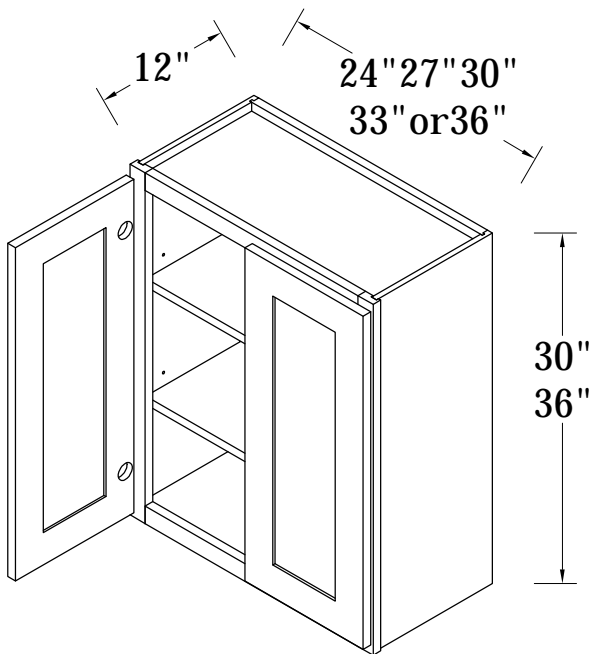

SIDE VIEW

Features:

1 Door

2 Adjustable Shelves

ITEM CODE	DIMENSIONS	WEIGHT
B09FHD	9Wx34-1/2Hx24D	

BASE CABINET (SINGLE DRAWER, SINGLE DOOR)

- Features:**
- 1 Door & 1 Drawer
 - 1 Adjustable Shelf

ITEM CODE	DIMENSIONS	WEIGHT
B09	9Wx34-1/2Hx24D	
B12	12Wx34-1/2Hx24D	
B15	15Wx34-1/2Hx24D	
B18	18Wx34-1/2Hx24D	
B21	21Wx34-1/2Hx24D	

WALL CABINET SINGLE DOOR

FRONT VIEW

SIDE VIEW

Features:

- 1 Door
- 2 Adjustable Shelves

ITEM CODE	DIMENSIONS	WEIGHT
W0930	9Wx30Hx12D	
W1230	12Wx30Hx12D	
W1530	15Wx30Hx12D	
W1830	18Wx30Hx12D	
W2130	21Wx30Hx12D	
W0936	9Wx36Hx12D	
W1236	12Wx36Hx12D	
W1536	15Wx36Hx12D	
W1836	18Wx36Hx12D	
W2136	21Wx36Hx12D	

WALL CABINET DOUBLE DOORS

FRONT VIEW

SIDE VIEW

Features:

- 2 Doors
- 2 Adjustable Shelves

ITEM CODE	DIMENSIONS	WEIGHT
W2430	24Wx30Hx12D	
W2730	27Wx30Hx12D	
W3030	30Wx30Hx12D	
W3330	33Wx30Hx12D	
W3630	36Wx30Hx12D	
W2436	24Wx36Hx12D	
W2736	27Wx36Hx12D	
W3036	30Wx36Hx12D	
W3336	33Wx36Hx12D	
W3636	36Wx36Hx12D	