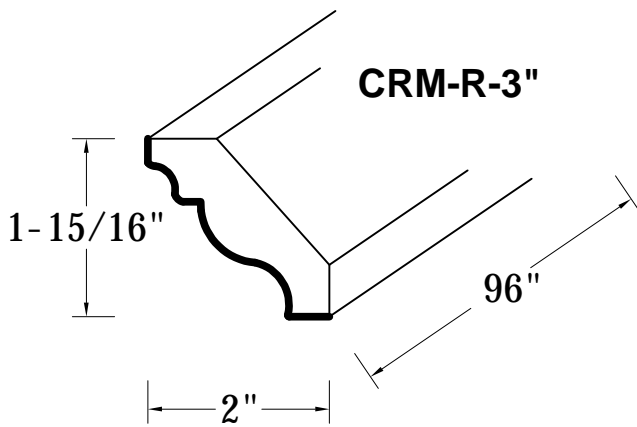

CROWN MOULDING