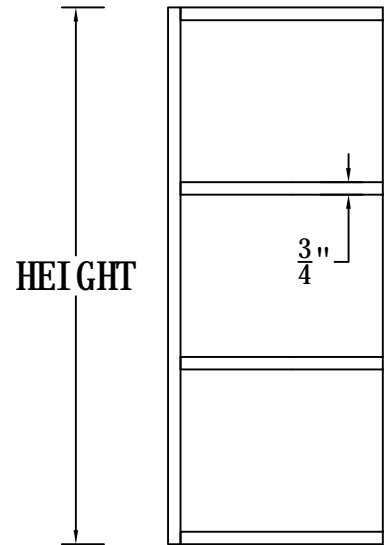

SIDE VIEW

Features:

1 Door

2 Adjustable Shelves

ITEM CODE	DIMENSIONS	WEIGHT
B09FHD	9Wx34-1/2Hx24D	

BASE CABINET (SINGLE DRAWER, SINGLE DOOR)

- Features:**
- 1 Door & 1 Drawer
 - 1 Adjustable Shelf

ITEM CODE	DIMENSIONS	WEIGHT
B09	9Wx34-1/2Hx24D	
B12	12Wx34-1/2Hx24D	
B15	15Wx34-1/2Hx24D	
B18	18Wx34-1/2Hx24D	
B21	21Wx34-1/2Hx24D	

SIDE VIEW

ITEM CODE	DIMENSIONS	WEIGHT
WDC2430	24Wx30Hx24D	
WDC2436	24Wx36Hx24D	

Features :

- 1 Door
- 2 Adjustable Shelves

WALL DIAGONAL CABINET, 42"H

TOP VIEW

SIDE VIEW

ITEM CODE	DIMENSIONS	WEIGHT
WDC2442	24Wx42Hx24D	

Features :

- 1 Door
- 3 Adjustable Shelves

WALL END SHELF, 30"H & 36"H

Features:

2 Fixed Shelves
For Both L/R
Matching Color Finish

TOP VIEW

SIDE VIEW

ITEM CODE	DIMENSIONS	WEIGHT
WES0930	9Wx30Hx12D	
WES0936	9Wx36Hx12D	

WALL END SHELF, 42"H

TOP VIEW

SIDE VIEW

Features:

3 Fixed Shelves
For Both L/R
Matching Color Finish

ITEM CODE	DIMENSIONS	WEIGHT
WES0942	9Wx42Hx12D	

WINE RACK WALL CABINET

Features :