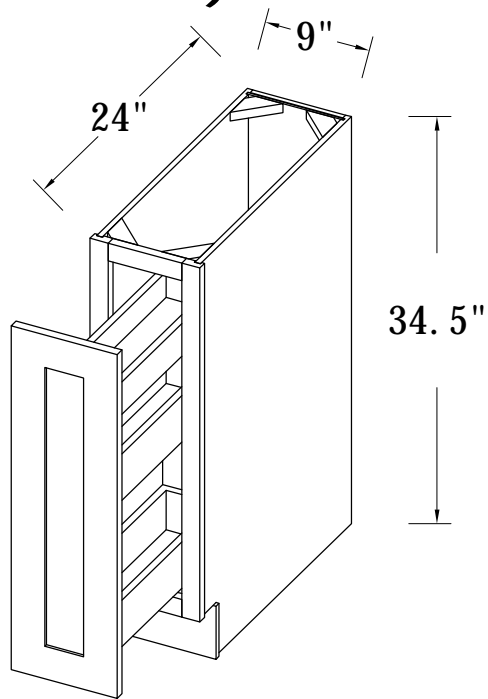

BASE CABINET (SPICE PULL BASE CABINETS)

FRONT VIEW

SIDE VIEW

Features:

3 Pull-Out Shelves

ITEM CODE	DIMENSIONS	WEIGHT
BPP09	9Wx34-1/2Hx24D	

BASE CABINET (SINGLE FULL-HEIGHT DOOR BASE)

FRONT VIEW

SIDE VIEW

Features:

1 Door

2 Adjustable Shelves

ITEM CODE	DIMENSIONS	WEIGHT
B09FHD	9Wx34-1/2Hx24D	

BASE CABINET (SINGLE DRAWER, SINGLE DOOR)

- Features:**
- 1 Door & 1 Drawer
 - 1 Adjustable Shelf

ITEM CODE	DIMENSIONS	WEIGHT
B09	9Wx34-1/2Hx24D	
B12	12Wx34-1/2Hx24D	
B15	15Wx34-1/2Hx24D	
B18	18Wx34-1/2Hx24D	
B21	21Wx34-1/2Hx24D	

BASE CABINET (SINGLE DRAWER, DOUBLE DOORS)

- Features:**
- 2 Doors & 1 Drawer
 - 1 Adjustable Shelf

ITEM CODE	DIMENSIONS	WEIGHT
B24	24Wx34-1/2Hx24D	
B27	27Wx34-1/2Hx24D	
B30	30Wx34-1/2Hx24D	

BASE CABINET (DOUBLE DRAWERS, DOUBLE DOORS)

SIDE VIEW

ITEM CODE	DIMENSIONS	WEIGHT
WDC2430	24Wx30Hx24D	
WDC2436	24Wx36Hx24D	

Features :

- 1 Door
- 2 Adjustable Shelves

WALL DIAGONAL CABINET, 42"H

TOP VIEW

SIDE VIEW

ITEM CODE	DIMENSIONS	WEIGHT
WDC2442	24Wx42Hx24D	