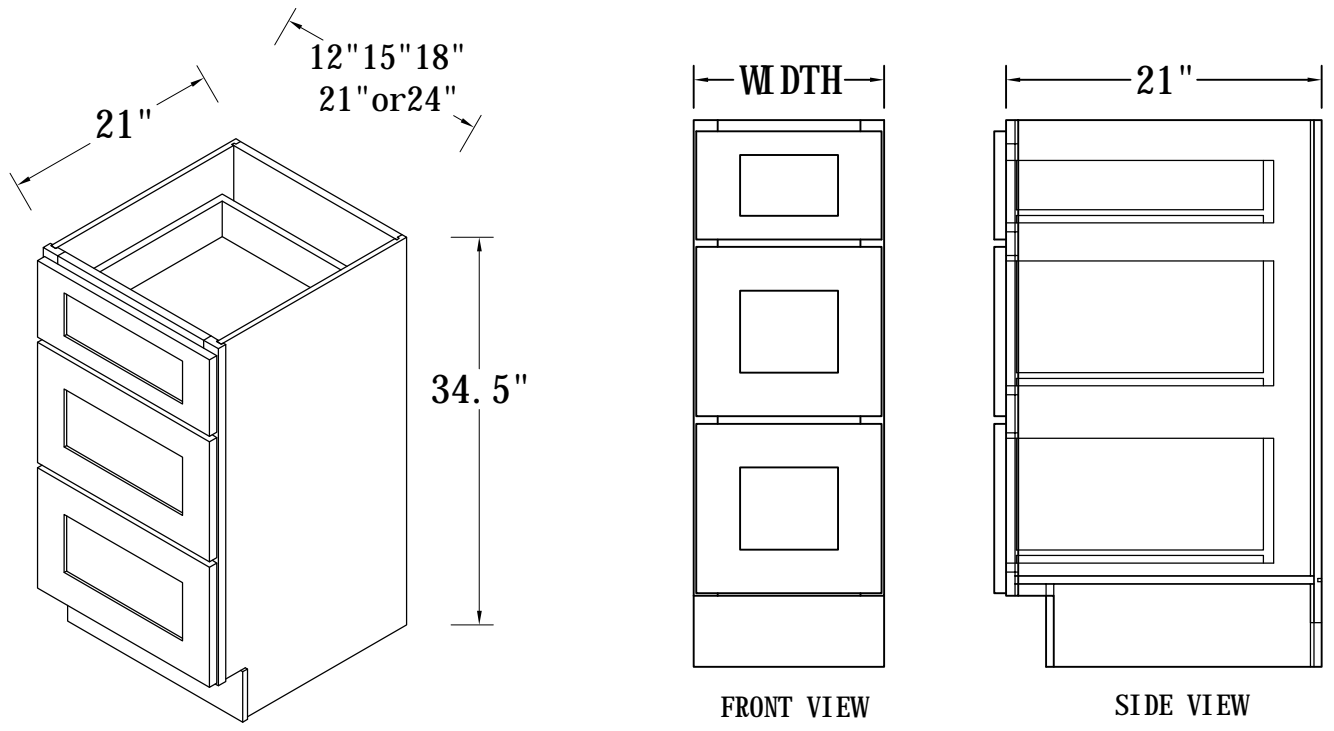

VANITY 3 DRAWERS CABINET

ITEM CODE	DIMENSIONS	WEIGHT
VDB12H	12Wx34-1/2Hx21D	
VDB15H	15Wx34-1/2Hx21D	
VDB18H	18Wx34-1/2Hx21D	
VDB21H	21Wx34-1/2Hx21D	
VDB24H	24Wx34-1/2Hx21D	

Features:

- 1 Small Top Drawer
- 2 Large Bottom Drawers