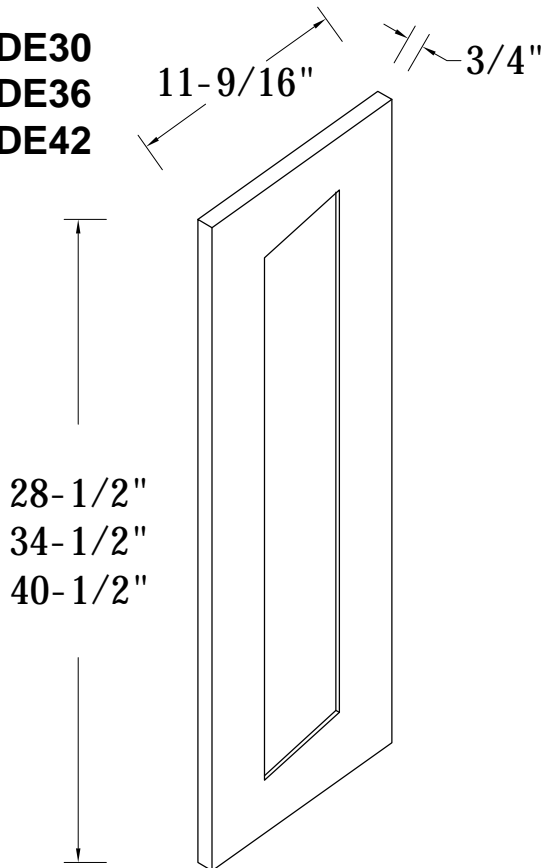

WALL DECORATIVE
DOOR PANEL

WDE30
WDE36
WDE42