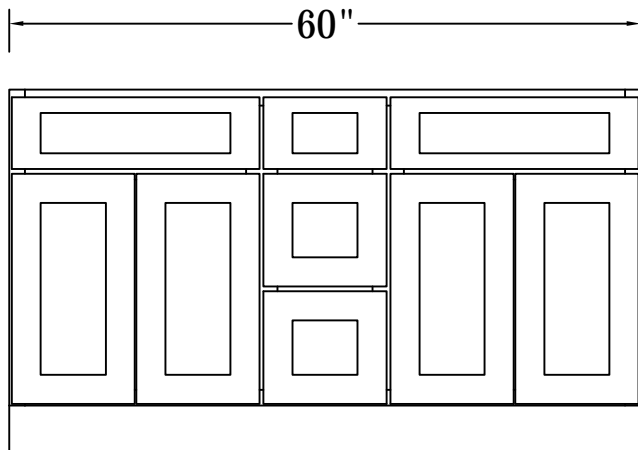

VANITY SINK DRAWER BASE COMBO

Features:

- 4 Doors On Bottom Sides
- 2 Dummy Drawers On Top Sides
- 3 Drawers In Middle/No Shelf
  (1 Small Top Drawer/2 Large Bottom Drawers)

FRONT VIEW

ITEM CODE	DIMENSIONS	WEIGHT
VCD6021H	60Wx34.5Hx21D