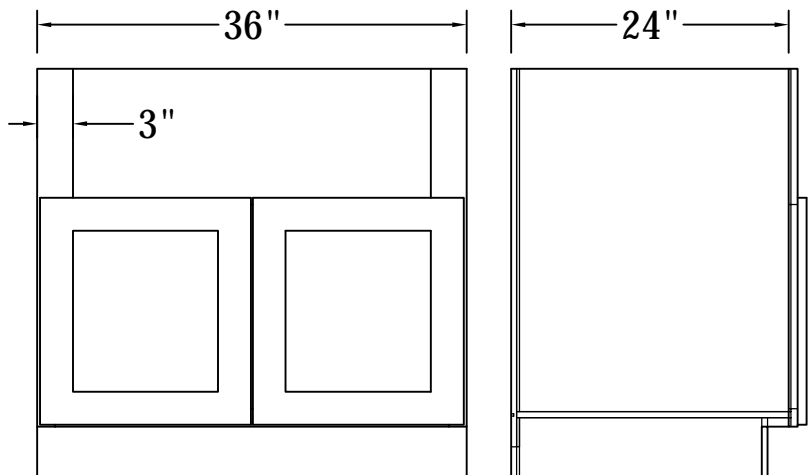

SIDE VIEW

Features:

1 Door

2 Adjustable Shelves

ITEM CODE	DIMENSIONS	WEIGHT
B09FHD	9Wx34-1/2Hx24D	

BASE CABINET (SINGLE DRAWER, SINGLE DOOR)

- Features:**
- 1 Door & 1 Drawer
 - 1 Adjustable Shelf

ITEM CODE	DIMENSIONS	WEIGHT
B09	9Wx34-1/2Hx24D	
B12	12Wx34-1/2Hx24D	
B15	15Wx34-1/2Hx24D	
B18	18Wx34-1/2Hx24D	
B21	21Wx34-1/2Hx24D	

Features:

- 2 Wooden Baskets
- 1 Bi-Folding Door

ITEM CODE	DIMENSIONS	WEIGHT
CAR36	36Wx34-1/2Hx36D	

DIAGONAL CORNER SINK BASE 36"X36"

TOP VIEW

SIDE VIEW

Features :

- 1 Door
- 1 Dummy Drawer
- No Shelf

ITEM CODE	DIMENSIONS	WEIGHT
NCSB36	36Wx34.5Hx36D	

DIAGONAL CORNER SINK BASE 42"X42"

TOP VIEW

SIDE VIEW

Features :

- 2 Doors
- 1 Dummy Drawer
- No Shelf

ITEM CODE	DIMENSIONS	WEIGHT
NCSB42	42Wx34.5Hx42D	

FARMER SINK BASE CABINET

- Features:**
 2 Door
 No Shelf

FRONT VIEW

SIDE VIEW

ITEM CODE	DIMENSIONS	WEIGHT
FSB36	36Wx34.5Hx24D	

BASE MICROWAVE CABINET

- Features:**
 1 Bottom Drawer

FRONT VIEW

SIDE VIEW