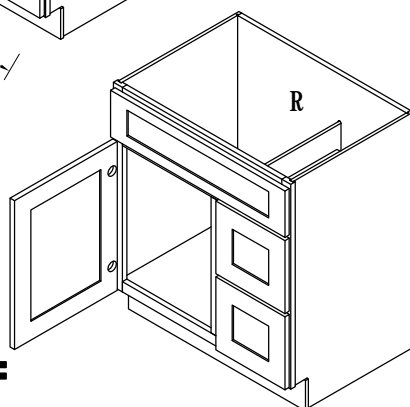

ITEM CODE	DIMENSIONS	WEIGHT
VSD3021H-L	30Wx34.5Hx21D	

Features:

1 Door

1 Dummy Drawer On Top

2 Drawers On Side/No Shelf

VSD3021H-L Drawers On Left

FRONT VIEW

SIDE VIEW