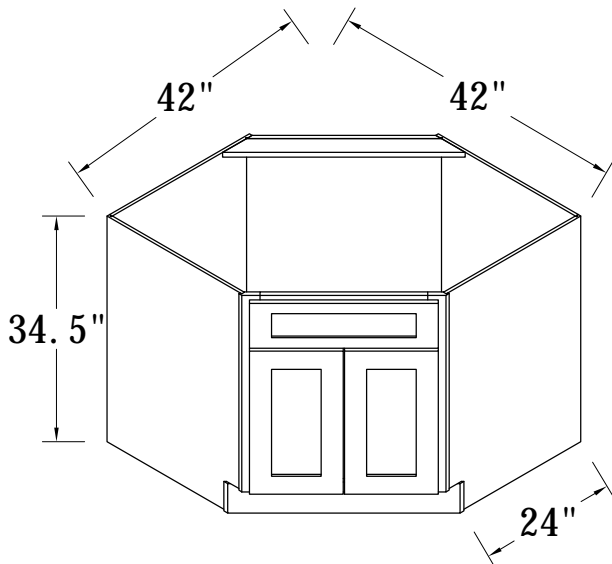

BASE END SHELF CABINET

FRONT VIEW

SIDE VIEW

Features:

- 2 Fixed Shelves
- Matching Color Finish
- For Both L/R

ITEM CODE	DIMENSIONS	WEIGHT
BES09	9Wx34- 1/2Hx24D	

BASE LAZY SUSAN CORNER CABINET

ITEM CODE	DIMENSIONS	WEIGHT
CAR33	33Wx34-1/2Hx33D	

Features:

- 2 Wooden Baskets
- 1 Bi-Folding Door

ITEM CODE	DIMENSIONS	WEIGHT
CAR36	36Wx34-1/2Hx36D	

DIAGONAL CORNER SINK BASE 36"X36"

TOP VIEW

SIDE VIEW

Features :

- 1 Door
- 1 Dummy Drawer
- No Shelf

ITEM CODE	DIMENSIONS	WEIGHT
NCSB36	36Wx34.5Hx36D	

DIAGONAL CORNER SINK BASE 42"X42"

TOP VIEW

SIDE VIEW

Features :

- 2 Doors
- 1 Dummy Drawer
- No Shelf

ITEM CODE	DIMENSIONS	WEIGHT
NCSB42	42Wx34.5Hx42D	

FARMER SINK BASE CABINET

- Features:**
 2 Door
 No Shelf

FRONT VIEW

SIDE VIEW

ITEM CODE	DIMENSIONS	WEIGHT
FSB36	36Wx34.5Hx24D	

BASE MICROWAVE CABINET

- Features:**
 1 Bottom Drawer

FRONT VIEW

SIDE VIEW