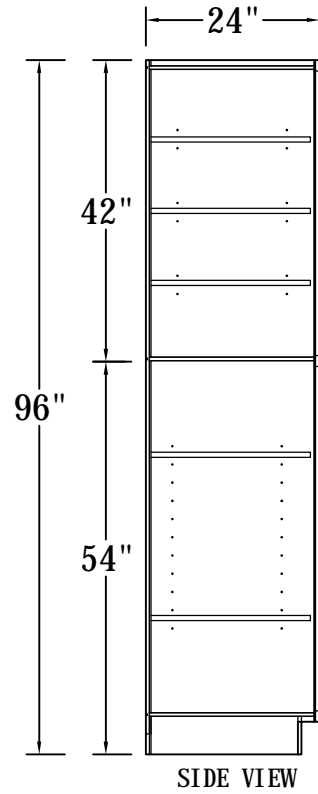

SIDE VIEW

Features:

1 Door

2 Adjustable Shelves

ITEM CODE	DIMENSIONS	WEIGHT
B09FHD	9Wx34-1/2Hx24D	

BASE CABINET (SINGLE DRAWER, SINGLE DOOR)

- Features:**
- 1 Door & 1 Drawer
 - 1 Adjustable Shelf

ITEM CODE	DIMENSIONS	WEIGHT
B09	9Wx34-1/2Hx24D	
B12	12Wx34-1/2Hx24D	
B15	15Wx34-1/2Hx24D	
B18	18Wx34-1/2Hx24D	
B21	21Wx34-1/2Hx24D	

ITEM CODE	DIMENSIONS	WEIGHT
BMC30	30Wx34.5Hx24D	

PANTRY TALL CABINET

ITEM CODE	DIMENSIONS	WEIGHT
WP182484	18Wx84Hx24D	
WP182490	18Wx90Hx24D	

Features:

- 2 Doors
- 2 Adjustable Top Shelves
- 2 Bottom Shelves

PANTRY TALL CABINET

ITEM CODE	DIMENSIONS	WEIGHT
WP242484	24Wx84Hx24D	
WP242490	24Wx90Hx24D	
WP302484	30Wx84Hx24D	
WP302490	30Wx90Hx24D	

Features:

- 4 Doors
- 2 Adjustable Top Shelves
- 2 Bottom Shelves

PANTRY TALL CABINET

ITEM CODE	DIMENSIONS	WEIGHT
WP182496	18Wx96Hx24D	

Features:

- 2 Doors
- 3 Adjustable Top Shelves
- 2 Bottom Shelves

PANTRY TALL CABINET

ITEM CODE	DIMENSIONS	WEIGHT
WP242496	24Wx96Hx24D	
WP302496	30Wx96Hx24D	