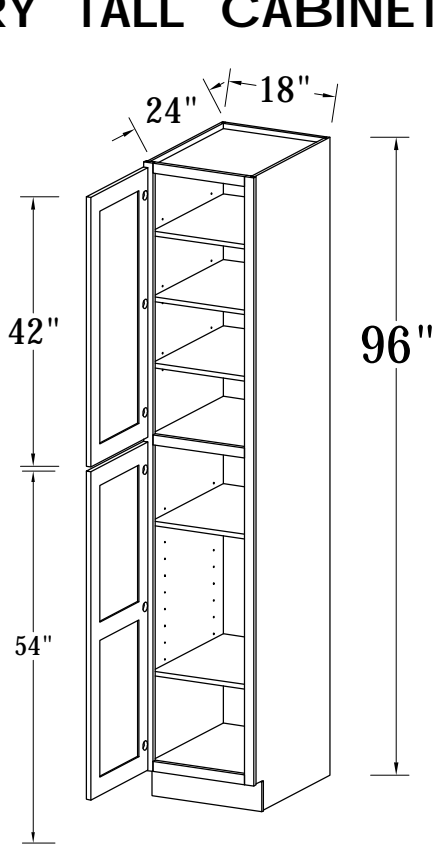

ITEM CODE	DIMENSIONS	WEIGHT
BMC30	30Wx34.5Hx24D	

PANTRY TALL CABINET

ITEM CODE	DIMENSIONS	WEIGHT
WP182484	18Wx84Hx24D	
WP182490	18Wx90Hx24D	

Features:

- 2 Doors
- 2 Adjustable Top Shelves
- 2 Bottom Shelves

PANTRY TALL CABINET

ITEM CODE	DIMENSIONS	WEIGHT
WP242484	24Wx84Hx24D	
WP242490	24Wx90Hx24D	
WP302484	30Wx84Hx24D	
WP302490	30Wx90Hx24D	

Features:

- 4 Doors
- 2 Adjustable Top Shelves
- 2 Bottom Shelves

PANTRY TALL CABINET

ITEM CODE	DIMENSIONS	WEIGHT
WP182496	18Wx96Hx24D	

Features:

- 2 Doors
- 3 Adjustable Top Shelves
- 2 Bottom Shelves

PANTRY TALL CABINET

ITEM CODE	DIMENSIONS	WEIGHT
WP242496	24Wx96Hx24D	
WP302496	30Wx96Hx24D	

ITEM CODE	DIMENSIONS	WEIGHT
VSD3021H-R	30Wx34.5Hx21D	

VANITY SINK DRAWER BASE CABINET

FRONT VIEW

SIDE VIEW

ITEM CODE	DIMENSIONS	WEIGHT
VSD3621H-L	36Wx34.5Hx21D	
VSD4221H-L	42Wx34.5Hx21D	

FRONT VIEW

SIDE VIEW