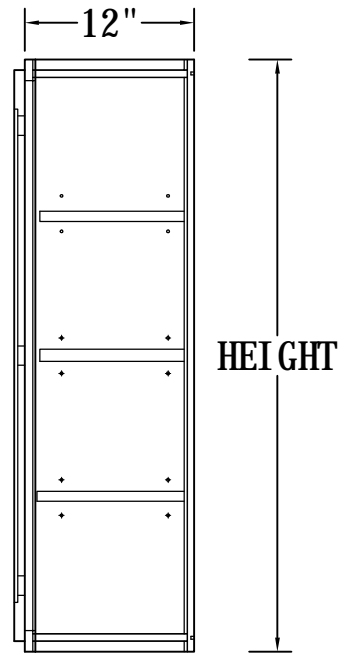

SIDE VIEW

Features:

1 Door

2 Adjustable Shelves

ITEM CODE	DIMENSIONS	WEIGHT
B09FHD	9Wx34-1/2Hx24D	

BASE CABINET (SINGLE DRAWER, SINGLE DOOR)

- Features:**
- 1 Door & 1 Drawer
 - 1 Adjustable Shelf

ITEM CODE	DIMENSIONS	WEIGHT
B09	9Wx34-1/2Hx24D	
B12	12Wx34-1/2Hx24D	
B15	15Wx34-1/2Hx24D	
B18	18Wx34-1/2Hx24D	
B21	21Wx34-1/2Hx24D	

WALL CABINET SINGLE DOOR

FRONT VIEW

SIDE VIEW

Features:

- 1 Door
- 2 Adjustable Shelves

ITEM CODE	DIMENSIONS	WEIGHT
W0930	9Wx30Hx12D	
W1230	12Wx30Hx12D	
W1530	15Wx30Hx12D	
W1830	18Wx30Hx12D	
W2130	21Wx30Hx12D	
W0936	9Wx36Hx12D	
W1236	12Wx36Hx12D	
W1536	15Wx36Hx12D	
W1836	18Wx36Hx12D	
W2136	21Wx36Hx12D	

WALL CABINET DOUBLE DOORS

FRONT VIEW

SIDE VIEW

Features:

- 2 Doors
- 2 Adjustable Shelves

ITEM CODE	DIMENSIONS	WEIGHT
W2430	24Wx30Hx12D	
W2730	27Wx30Hx12D	
W3030	30Wx30Hx12D	
W3330	33Wx30Hx12D	
W3630	36Wx30Hx12D	
W2436	24Wx36Hx12D	
W2736	27Wx36Hx12D	
W3036	30Wx36Hx12D	
W3336	33Wx36Hx12D	
W3636	36Wx36Hx12D	

WALL CABINET SINGLE DOOR

FRONT VIEW

SIDE VIEW

ITEM CODE	DIMENSIONS	WEIGHT
W0942	9Wx42Hx12D	
W1242	12Wx42Hx12D	
W1542	15Wx42Hx12D	
W1842	18Wx42Hx12D	
W2142	21Wx42Hx12D	

Features:

- 1 Door
- 3 Adjustable Shelves