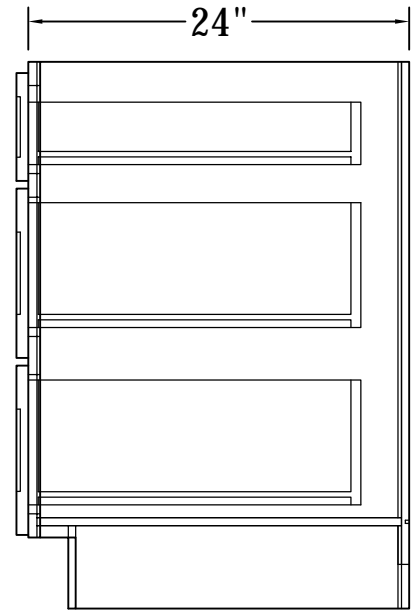

SIDE VIEW

Features:

1 Door

2 Adjustable Shelves

ITEM CODE	DIMENSIONS	WEIGHT
B09FHD	9Wx34-1/2Hx24D	

BASE CABINET (SINGLE DRAWER, SINGLE DOOR)

- Features:**
- 1 Door & 1 Drawer
 - 1 Adjustable Shelf

ITEM CODE	DIMENSIONS	WEIGHT
B09	9Wx34-1/2Hx24D	
B12	12Wx34-1/2Hx24D	
B15	15Wx34-1/2Hx24D	
B18	18Wx34-1/2Hx24D	
B21	21Wx34-1/2Hx24D	

BLIND BASE CORNER CABINET

FRONT VIEW

SIDE VIEW

Features :

- 1 Door/1 Drawer
- 1 Adjustable Shelf

ITEM CODE	DIMENSIONS	WEIGHT
BLB3639	27Wx34- 1/2Hx24D	
BLB3942	33Wx34- 1/2Hx24D	
BLB4245	39Wx34- 1/2Hx24D	

BLB3639 Install Range 34" - 42"
 BLB3942 Install Range 37" - 45"
 BLB4245 Install Range 39" - 48"

DRAWER BASE CABINET(3 DRAWERS)

FRONT VIEW

SIDE VIEW

Features:

- 1 Small Top Drawer
- 2 Large Bottom Drawers

ITEM CODE	DIMENSIONS	WEIGHT
3DB12	12Wx34- 1/2Hx24D	
3DB15	15Wx34- 1/2Hx24D	
3DB18	18Wx34- 1/2Hx24D	
3DB21	21Wx34- 1/2Hx24D	
3DB24	24Wx34- 1/2Hx24D	
3DB27	27Wx34- 1/2Hx24D	
3DB30	30Wx34- 1/2Hx24D	
3DB33	33Wx34- 1/2Hx24D	
3DB36	36Wx34- 1/2Hx24D	

BASE END SHELF CABINET

FRONT VIEW

SIDE VIEW

Features:

- 2 Fixed Shelves
- Matching Color Finish
- For Both L/R

ITEM CODE	DIMENSIONS	WEIGHT
BES09	9Wx34- 1/2Hx24D	

BASE LAZY SUSAN CORNER CABINET

ITEM CODE	DIMENSIONS	WEIGHT
CAR33	33Wx34-1/2Hx33D	