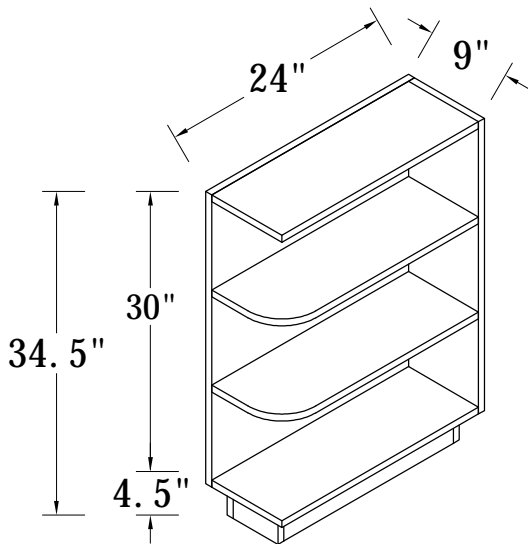

BLIND BASE CORNER CABINET

FRONT VIEW

SIDE VIEW

Features :

- 1 Door/1 Drawer
- 1 Adjustable Shelf

ITEM CODE	DIMENSIONS	WEIGHT
BLB3639	27Wx34- 1/2Hx24D	
BLB3942	33Wx34- 1/2Hx24D	
BLB4245	39Wx34- 1/2Hx24D	

BLB3639 Install Range 34" - 42"
 BLB3942 Install Range 37" - 45"
 BLB4245 Install Range 39" - 48"

DRAWER BASE CABINET(3 DRAWERS)

FRONT VIEW

SIDE VIEW

Features:

- 1 Small Top Drawer
- 2 Large Bottom Drawers

ITEM CODE	DIMENSIONS	WEIGHT
3DB12	12Wx34- 1/2Hx24D	
3DB15	15Wx34- 1/2Hx24D	
3DB18	18Wx34- 1/2Hx24D	
3DB21	21Wx34- 1/2Hx24D	
3DB24	24Wx34- 1/2Hx24D	
3DB27	27Wx34- 1/2Hx24D	
3DB30	30Wx34- 1/2Hx24D	
3DB33	33Wx34- 1/2Hx24D	
3DB36	36Wx34- 1/2Hx24D	

BASE END SHELF CABINET

FRONT VIEW

SIDE VIEW

Features:

- 2 Fixed Shelves
- Matching Color Finish
- For Both L/R

ITEM CODE	DIMENSIONS	WEIGHT
BES09	9Wx34- 1/2Hx24D	

BASE LAZY SUSAN CORNER CABINET

ITEM CODE	DIMENSIONS	WEIGHT
CAR33	33Wx34-1/2Hx33D	