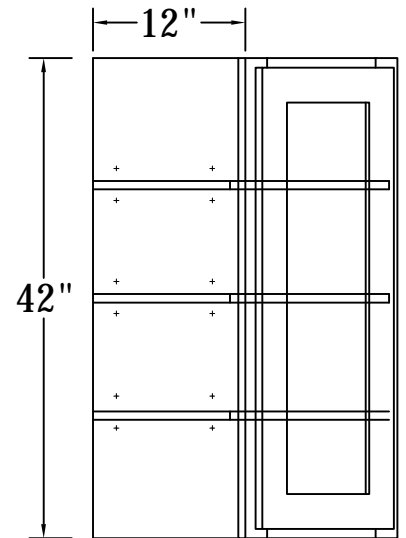

BASE CABINET (SPICE PULL BASE CABINETS)

FRONT VIEW

SIDE VIEW

Features:

3 Pull-Out Shelves

ITEM CODE	DIMENSIONS	WEIGHT
BPP09	9Wx34-1/2Hx24D	

BASE CABINET (SINGLE FULL-HEIGHT DOOR BASE)

FRONT VIEW

SIDE VIEW

Features:

1 Door

2 Adjustable Shelves

ITEM CODE	DIMENSIONS	WEIGHT
B09FHD	9Wx34-1/2Hx24D	

BASE CABINET (SINGLE DRAWER, SINGLE DOOR)

- Features:**
- 1 Door & 1 Drawer
 - 1 Adjustable Shelf

ITEM CODE	DIMENSIONS	WEIGHT
B09	9Wx34-1/2Hx24D	
B12	12Wx34-1/2Hx24D	
B15	15Wx34-1/2Hx24D	
B18	18Wx34-1/2Hx24D	
B21	21Wx34-1/2Hx24D	

SIDE VIEW

ITEM CODE	DIMENSIONS	WEIGHT
WDC2430	24Wx30Hx24D	
WDC2436	24Wx36Hx24D	

Features :

- 1 Door
- 2 Adjustable Shelves

WALL DIAGONAL CABINET, 42"H

TOP VIEW

SIDE VIEW

ITEM CODE	DIMENSIONS	WEIGHT
WDC2442	24Wx42Hx24D	

Features :

- 1 Door
- 3 Adjustable Shelves

WALL END SHELF, 30"H & 36"H

Features:

2 Fixed Shelves
For Both L/R
Matching Color Finish

TOP VIEW

SIDE VIEW

ITEM CODE	DIMENSIONS	WEIGHT
WES0930	9Wx30Hx12D	
WES0936	9Wx36Hx12D	