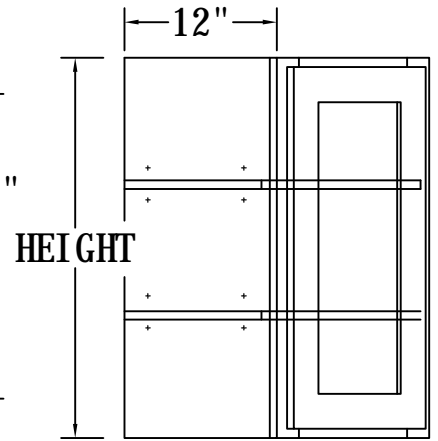

BASE CABINET (SPICE PULL BASE CABINETS)

FRONT VIEW

SIDE VIEW

Features:

3 Pull-Out Shelves

ITEM CODE	DIMENSIONS	WEIGHT
BPP09	9Wx34-1/2Hx24D	

BASE CABINET (SINGLE FULL-HEIGHT DOOR BASE)

FRONT VIEW

SIDE VIEW

Features:

1 Door

2 Adjustable Shelves

ITEM CODE	DIMENSIONS	WEIGHT
B09FHD	9Wx34-1/2Hx24D	

BASE CABINET (SINGLE DRAWER, SINGLE DOOR)

- Features:**
- 1 Door & 1 Drawer
 - 1 Adjustable Shelf

ITEM CODE	DIMENSIONS	WEIGHT
B09	9Wx34-1/2Hx24D	
B12	12Wx34-1/2Hx24D	
B15	15Wx34-1/2Hx24D	
B18	18Wx34-1/2Hx24D	
B21	21Wx34-1/2Hx24D	

Features :

2 Doors

No Adjustable Shelf

1 Open Shelf

Matching Color Finish

ITEM CODE	DIMENSIONS	WEIGHT
MWC3030	30Wx30Hx12D	
MWC3036	30Wx36Hx12D	
MWC3042	30Wx42Hx12D	

WALL DIAGONAL CABINET

TOP VIEW

SIDE VIEW

ITEM CODE	DIMENSIONS	WEIGHT
WDC2430	24Wx30Hx24D	
WDC2436	24Wx36Hx24D	

Features :

- 1 Door
- 2 Adjustable Shelves

WALL DIAGONAL CABINET, 42"H

TOP VIEW

SIDE VIEW

ITEM CODE	DIMENSIONS	WEIGHT
WDC2442	24Wx42Hx24D	