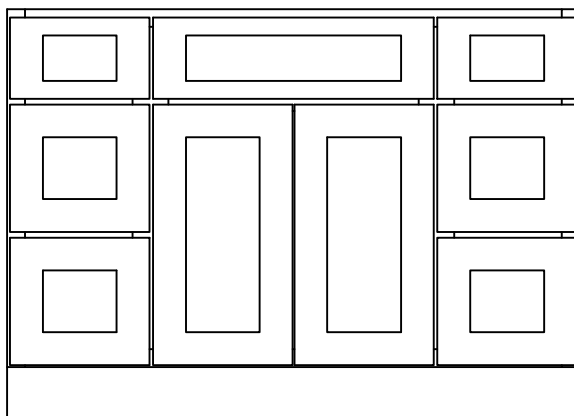

VANITY SINK DRAWER BASE COMBO

Features:

- 2 Doors On Bottom
- 1 Dummy Drawer On Top
- 6 Drawers On Sides/No Shelf
- **VSD4821H=12"+24"+12"**
- **VSD6021H=12"+36"+12"**

FRONT VIEW

ITEM CODE	DIMENSIONS	WEIGHT
VSD4821H	48Wx34.5Hx21D	
VSD6021H	60Wx34.5Hx21D