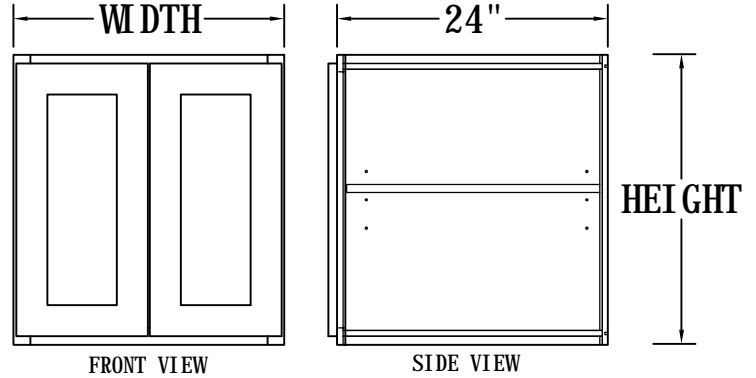

ITEM CODE	DIMENSIONS	WEIGHT
W362124	36Wx21Hx24D	
W332424	33Wx24Hx24D	
W362424	36Wx24Hx24D	
W392424	39Wx24Hx24D