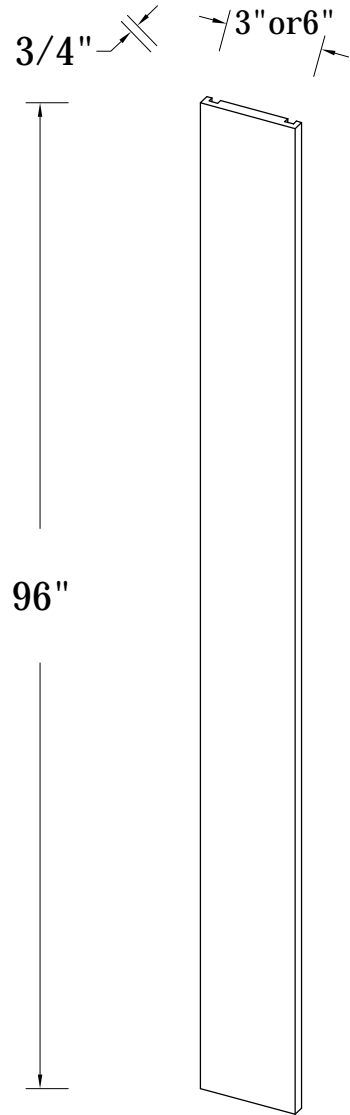

TALL FILLER

TF396

TF696