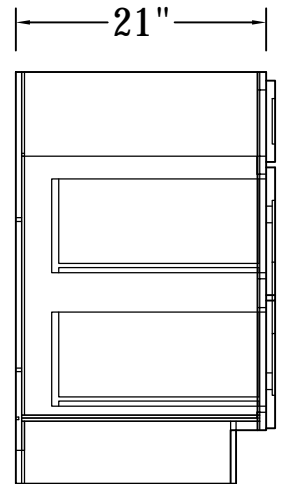

SIDE VIEW

ITEM CODE	DIMENSIONS	WEIGHT
WDC2430	24Wx30Hx24D	
WDC2436	24Wx36Hx24D	

Features :

- 1 Door
- 2 Adjustable Shelves

WALL DIAGONAL CABINET, 42"H

TOP VIEW

SIDE VIEW

ITEM CODE	DIMENSIONS	WEIGHT
WDC2442	24Wx42Hx24D	

SIDE VIEW

ITEM CODE	DIMENSIONS	WEIGHT
V2421H	24Wx34-1/2Hx21D	
V2721H	27Wx34-1/2Hx21D	
V3021H	30Wx34-1/2Hx21D	
V3321H	33Wx34-1/2Hx21D	
V3621H	36Wx34-1/2Hx21D	

VANITY SINK DRAWER BASE CABINET

FRONT VIEW

SIDE VIEW

ITEM CODE	DIMENSIONS	WEIGHT
VSD3021H-L	30Wx34.5Hx21D	

Features:

1 Door

1 Dummy Drawer On Top

2 Drawers On Side/No Shelf

VSD3021H-L Drawers On Left

FRONT VIEW

SIDE VIEW

ITEM CODE	DIMENSIONS	WEIGHT
VSD3021H-R	30Wx34.5Hx21D	

VANITY SINK DRAWER BASE CABINET

FRONT VIEW

SIDE VIEW

ITEM CODE	DIMENSIONS	WEIGHT
VSD3621H-L	36Wx34.5Hx21D	
VSD4221H-L	42Wx34.5Hx21D	

FRONT VIEW

SIDE VIEW