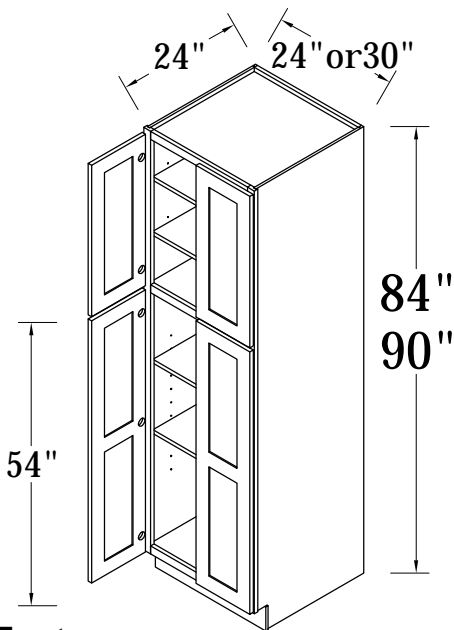

- Features:**
 2 Door
 No Shelf

FRONT VIEW

SIDE VIEW

ITEM CODE	DIMENSIONS	WEIGHT
FSB36	36Wx34.5Hx24D	

BASE MICROWAVE CABINET

- Features:**
 1 Bottom Drawer

FRONT VIEW

SIDE VIEW

ITEM CODE	DIMENSIONS	WEIGHT
BMC30	30Wx34.5Hx24D	

PANTRY TALL CABINET

ITEM CODE	DIMENSIONS	WEIGHT
WP182484	18Wx84Hx24D	
WP182490	18Wx90Hx24D	

Features:

- 2 Doors
- 2 Adjustable Top Shelves
- 2 Bottom Shelves

PANTRY TALL CABINET

ITEM CODE	DIMENSIONS	WEIGHT
WP242484	24Wx84Hx24D	
WP242490	24Wx90Hx24D	
WP302484	30Wx84Hx24D	
WP302490	30Wx90Hx24D	

Features:

- 4 Doors
- 2 Adjustable Top Shelves
- 2 Bottom Shelves

PANTRY TALL CABINET

ITEM CODE	DIMENSIONS	WEIGHT
WP182496	18Wx96Hx24D	

Features:

- 2 Doors
- 3 Adjustable Top Shelves
- 2 Bottom Shelves

PANTRY TALL CABINET

ITEM CODE	DIMENSIONS	WEIGHT
WP242496	24Wx96Hx24D	
WP302496	30Wx96Hx24D	