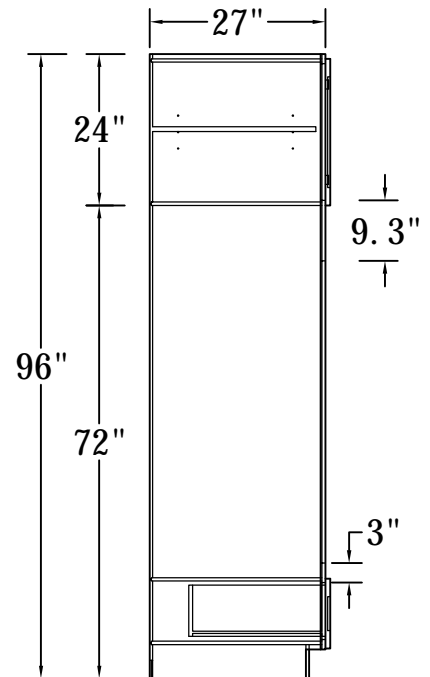

OVEN CABINET, DOUBLE DOORS ON UPPER

Features:

- 2 Doors On Upper
- 1 Adjustable Shelf
- 1 Large Open Shelf
- 1 Bottom Drawer

SIDE VIEW

ITEM CODE	DIMENSIONS	WEIGHT
OC3096	30Wx96Hx27D	
OC3396	33Wx96Hx27D