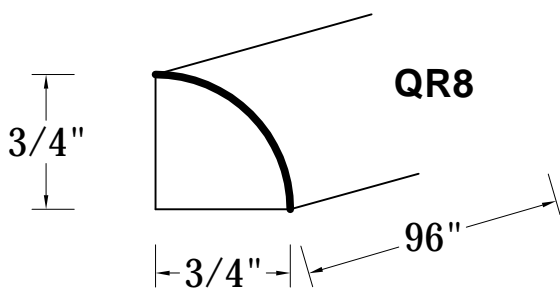

QUARTER ROUND MOULDING