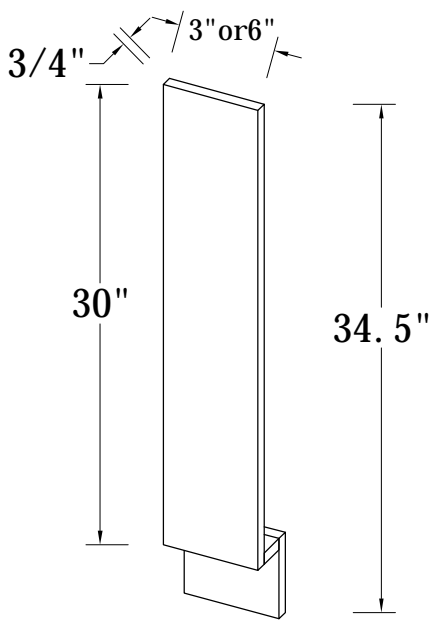

BASE FILLER

BF3

BF6