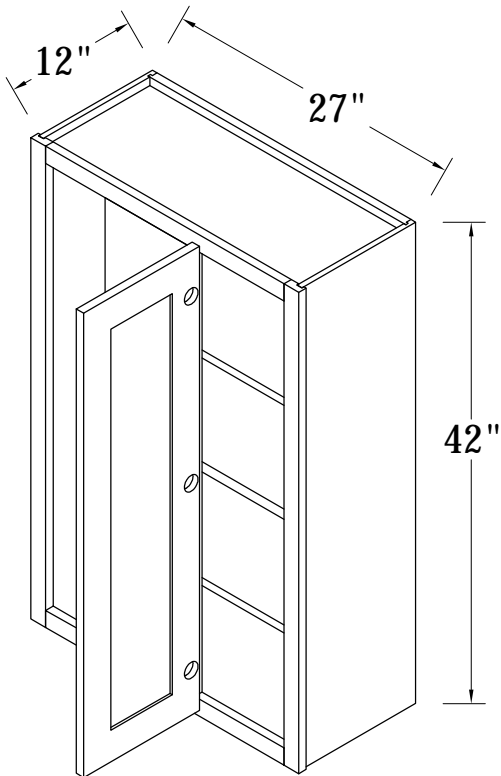

SIDE VIEW

Features:

1 Door

2 Adjustable Shelves

ITEM CODE	DIMENSIONS	WEIGHT
B09FHD	9Wx34-1/2Hx24D	

BASE CABINET (SINGLE DRAWER, SINGLE DOOR)

- Features:**
- 1 Door & 1 Drawer
 - 1 Adjustable Shelf

ITEM CODE	DIMENSIONS	WEIGHT
B09	9Wx34-1/2Hx24D	
B12	12Wx34-1/2Hx24D	
B15	15Wx34-1/2Hx24D	
B18	18Wx34-1/2Hx24D	
B21	21Wx34-1/2Hx24D	

WALL CABINET DOUBLE DOORS

FRONT VIEW

SIDE VIEW

ITEM CODE	DIMENSIONS	WEIGHT
W2442	24Wx42Hx12D	
W2742	27Wx42Hx12D	
W3042	30Wx42Hx12D	
W3342	33Wx42Hx12D	
W3642	36Wx42Hx12D	
W3942	39Wx42Hx12D	

Features:

- 2 Doors
- 3 Adjustable Shelves

WALL BLIND CORNER CABINET

ITEM CODE	DIMENSIONS	WEIGHT
BLW2730	27Wx30Hx12D	
BLW2736	27Wx36Hx12D	

Features:

- 1 Door
- 2 Adjustable Shelves
- For Both L/R

BLW2730 Install Range 33"-40"

BLW2736 Install Range 33"-40"

WALL BLIND CORNER CABINET

ITEM CODE	DIMENSIONS	WEIGHT
BLW2742	27Wx42Hx12D	

Features:

- 1 Door, 3 Adjustable Shelves
- For Both L/R

BLW2742 Install Range 33"-40"

WALL CABINET DOUBLE DOORS

ITEM CODE	DIMENSIONS	WEIGHT
W3012	30Wx12Hx12D	
W3312	33Wx12Hx12D	
W3612	36Wx12Hx12D	
W3912	39Wx12Hx12D	
W3015	30Wx15Hx12D	
W3315	33Wx15Hx12D	
W3615	36Wx15Hx12D	
W3915	39Wx15Hx12D	
W3018	30Wx18Hx12D	
W3318	33Wx18Hx12D	
W3618	36Wx18Hx12D	
W3918	39Wx18Hx12D	