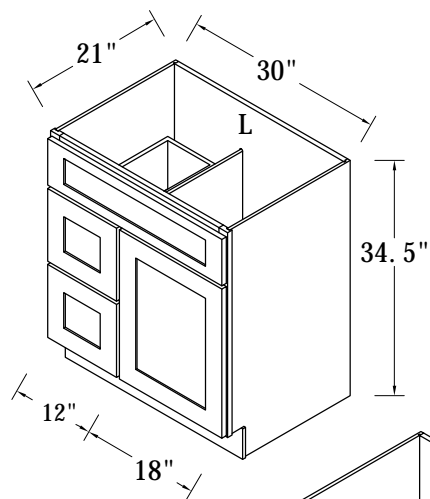

SIDE VIEW

Features:

1 Door

2 Adjustable Shelves

ITEM CODE	DIMENSIONS	WEIGHT
B09FHD	9Wx34-1/2Hx24D	

BASE CABINET (SINGLE DRAWER, SINGLE DOOR)

- Features:**
- 1 Door & 1 Drawer
 - 1 Adjustable Shelf

ITEM CODE	DIMENSIONS	WEIGHT
B09	9Wx34-1/2Hx24D	
B12	12Wx34-1/2Hx24D	
B15	15Wx34-1/2Hx24D	
B18	18Wx34-1/2Hx24D	
B21	21Wx34-1/2Hx24D	

Features:

- 1 Small Top Drawer
- 2 Large Bottom Drawers

VANITY SINK BASE CABINET

Features:

2 Doors

1 Dummy Drawer

No Shelf

FRONT VIEW

SIDE VIEW

ITEM CODE	DIMENSIONS	WEIGHT
V2421H	24Wx34-1/2Hx21D	
V2721H	27Wx34-1/2Hx21D	
V3021H	30Wx34-1/2Hx21D	
V3321H	33Wx34-1/2Hx21D	
V3621H	36Wx34-1/2Hx21D	

VANITY SINK DRAWER BASE CABINET

FRONT VIEW

SIDE VIEW

ITEM CODE	DIMENSIONS	WEIGHT
VSD3021H-L	30Wx34.5Hx21D	

Features:

1 Door

1 Dummy Drawer On Top

2 Drawers On Side/No Shelf

VSD3021H-L Drawers On Left

FRONT VIEW

SIDE VIEW