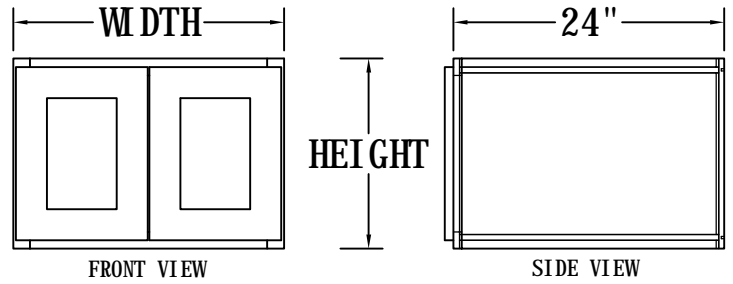

ITEM CODE	DIMENSIONS	WEIGHT
W331224	33Wx12Hx24D	
W331524	33Wx15Hx24D	
W331824	33Wx18Hx24D	
W361224	36Wx12Hx24D	
W361524	36Wx15Hx24D	
W361824	36Wx18Hx24D	
W391224	39Wx12Hx24D	
W391524	39Wx15Hx24D	
W391824	39Wx18Hx24D