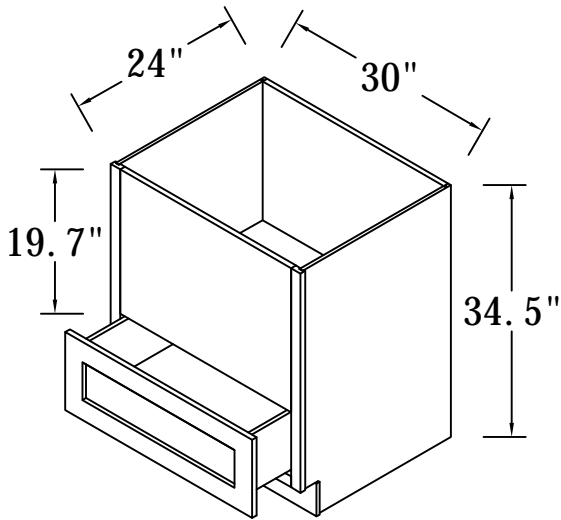

Features:

- 2 Wooden Baskets
- 1 Bi-Folding Door

ITEM CODE	DIMENSIONS	WEIGHT
CAR36	36Wx34-1/2Hx36D	

DIAGONAL CORNER SINK BASE 36"X36"

TOP VIEW

SIDE VIEW

Features :

- 1 Door
- 1 Dummy Drawer
- No Shelf

ITEM CODE	DIMENSIONS	WEIGHT
NCSB36	36Wx34.5Hx36D	

DIAGONAL CORNER SINK BASE 42"X42"

TOP VIEW

SIDE VIEW

Features :

- 2 Doors
- 1 Dummy Drawer
- No Shelf

ITEM CODE	DIMENSIONS	WEIGHT
NCSB42	42Wx34.5Hx42D	

FARMER SINK BASE CABINET

- Features:**
 2 Door
 No Shelf

FRONT VIEW

SIDE VIEW

ITEM CODE	DIMENSIONS	WEIGHT
FSB36	36Wx34.5Hx24D	

BASE MICROWAVE CABINET

- Features:**
 1 Bottom Drawer

FRONT VIEW

SIDE VIEW

ITEM CODE	DIMENSIONS	WEIGHT
BMC30	30Wx34.5Hx24D	

PANTRY TALL CABINET

ITEM CODE	DIMENSIONS	WEIGHT
WP182484	18Wx84Hx24D	
WP182490	18Wx90Hx24D	

Features:

- 2 Doors
- 2 Adjustable Top Shelves
- 2 Bottom Shelves