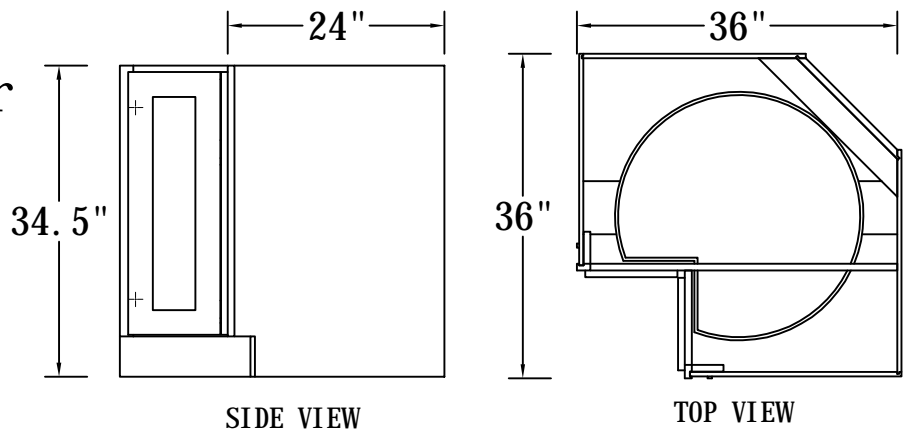

SIDE VIEW

Features:

1 Door

2 Adjustable Shelves

ITEM CODE	DIMENSIONS	WEIGHT
B09FHD	9Wx34-1/2Hx24D	

BASE CABINET (SINGLE DRAWER, SINGLE DOOR)

- Features:**
- 1 Door & 1 Drawer
 - 1 Adjustable Shelf

ITEM CODE	DIMENSIONS	WEIGHT
B09	9Wx34-1/2Hx24D	
B12	12Wx34-1/2Hx24D	
B15	15Wx34-1/2Hx24D	
B18	18Wx34-1/2Hx24D	
B21	21Wx34-1/2Hx24D	

BASE END SHELF CABINET

FRONT VIEW

SIDE VIEW

Features:

- 2 Fixed Shelves
- Matching Color Finish
- For Both L/R

ITEM CODE	DIMENSIONS	WEIGHT
BES09	9Wx34- 1/2Hx24D	

BASE LAZY SUSAN CORNER CABINET

ITEM CODE	DIMENSIONS	WEIGHT
CAR33	33Wx34-1/2Hx33D	

Features:

- 2 Wooden Baskets
- 1 Bi-Folding Door

ITEM CODE	DIMENSIONS	WEIGHT
CAR36	36Wx34-1/2Hx36D	

DIAGONAL CORNER SINK BASE 36"X36"

TOP VIEW

SIDE VIEW

Features :

- 1 Door
- 1 Dummy Drawer
- No Shelf

ITEM CODE	DIMENSIONS	WEIGHT
NCSB36	36Wx34.5Hx36D	

DIAGONAL CORNER SINK BASE 42"X42"

TOP VIEW

SIDE VIEW

Features :

- 2 Doors
- 1 Dummy Drawer
- No Shelf

ITEM CODE	DIMENSIONS	WEIGHT
NCSB42	42Wx34.5Hx42D	

FARMER SINK BASE CABINET