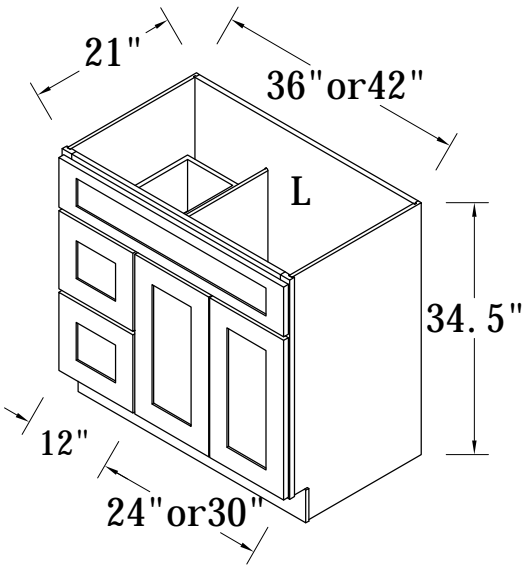

SIDE VIEW

ITEM CODE	DIMENSIONS	WEIGHT
V2421H	24Wx34-1/2Hx21D	
V2721H	27Wx34-1/2Hx21D	
V3021H	30Wx34-1/2Hx21D	
V3321H	33Wx34-1/2Hx21D	
V3621H	36Wx34-1/2Hx21D	

VANITY SINK DRAWER BASE CABINET

FRONT VIEW

SIDE VIEW

ITEM CODE	DIMENSIONS	WEIGHT
VSD3021H-L	30Wx34.5Hx21D	

Features:

1 Door

1 Dummy Drawer On Top

2 Drawers On Side/No Shelf

VSD3021H-L Drawers On Left

FRONT VIEW

SIDE VIEW

ITEM CODE	DIMENSIONS	WEIGHT
VSD3021H-R	30Wx34.5Hx21D	

VANITY SINK DRAWER BASE CABINET

FRONT VIEW

SIDE VIEW

ITEM CODE	DIMENSIONS	WEIGHT
VSD3621H-L	36Wx34.5Hx21D	
VSD4221H-L	42Wx34.5Hx21D	

FRONT VIEW

SIDE VIEW