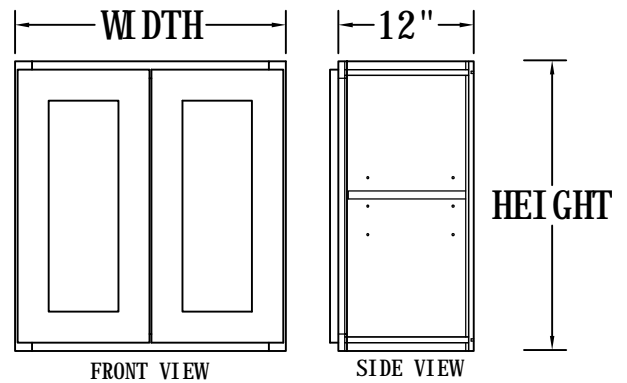

WALL CABINET DOUBLE DOORS

ITEM CODE	DIMENSIONS	WEIGHT
W3021	30Wx21Hx12D	
W3024	30Wx24Hx12D	
W3324	33Wx24Hx12D	
W3621	36Wx21Hx12D	
W3624	36Wx24Hx12D	
W3924	39Wx24Hx12D	

Features:

- 2 Doors
- 1 Adjustable Shelf