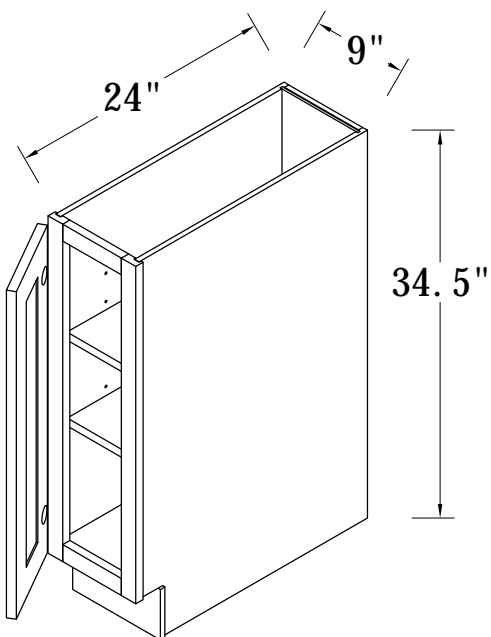

BASE CABINET (SPICE PULL BASE CABINETS)

FRONT VIEW

SIDE VIEW

Features:

3 Pull-Out Shelves

ITEM CODE	DIMENSIONS	WEIGHT
BPP09	9Wx34-1/2Hx24D	

BASE CABINET (SINGLE FULL-HEIGHT DOOR BASE)

FRONT VIEW

SIDE VIEW

Features:

1 Door

2 Adjustable Shelves

ITEM CODE	DIMENSIONS	WEIGHT
B09FHD	9Wx34-1/2Hx24D	

BASE CABINET (SINGLE DRAWER, SINGLE DOOR)

- Features:**
- 1 Door & 1 Drawer
 - 1 Adjustable Shelf

ITEM CODE	DIMENSIONS	WEIGHT
B09	9Wx34-1/2Hx24D	
B12	12Wx34-1/2Hx24D	
B15	15Wx34-1/2Hx24D	
B18	18Wx34-1/2Hx24D	
B21	21Wx34-1/2Hx24D	

BASE CABINET (SINGLE DRAWER, DOUBLE DOORS)

- Features:**
- 2 Doors & 1 Drawer
 - 1 Adjustable Shelf

ITEM CODE	DIMENSIONS	WEIGHT
B24	24Wx34-1/2Hx24D	
B27	27Wx34-1/2Hx24D	
B30	30Wx34-1/2Hx24D	

BASE CABINET (DOUBLE DRAWERS, DOUBLE DOORS)

SIDE VIEW

ITEM CODE	DIMENSIONS	WEIGHT
WDC2430	24Wx30Hx24D	
WDC2436	24Wx36Hx24D	

Features :

- 1 Door
- 2 Adjustable Shelves

WALL DIAGONAL CABINET, 42"H

TOP VIEW

SIDE VIEW

ITEM CODE	DIMENSIONS	WEIGHT
WDC2442	24Wx42Hx24D	