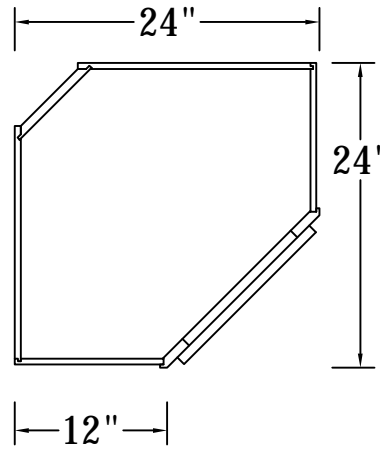

BASE CABINET (SPICE PULL BASE CABINETS)

FRONT VIEW

SIDE VIEW

Features:

3 Pull-Out Shelves

ITEM CODE	DIMENSIONS	WEIGHT
BPP09	9Wx34-1/2Hx24D	

BASE CABINET (SINGLE FULL-HEIGHT DOOR BASE)

FRONT VIEW

SIDE VIEW

Features:

1 Door

2 Adjustable Shelves

ITEM CODE	DIMENSIONS	WEIGHT
B09FHD	9Wx34-1/2Hx24D	

BASE CABINET (SINGLE DRAWER, SINGLE DOOR)

- Features:**
- 1 Door & 1 Drawer
 - 1 Adjustable Shelf

ITEM CODE	DIMENSIONS	WEIGHT
B09	9Wx34-1/2Hx24D	
B12	12Wx34-1/2Hx24D	
B15	15Wx34-1/2Hx24D	
B18	18Wx34-1/2Hx24D	
B21	21Wx34-1/2Hx24D	

Features :

2 Doors

No Adjustable Shelf

1 Open Shelf

Matching Color Finish

ITEM CODE	DIMENSIONS	WEIGHT
MWC3030	30Wx30Hx12D	
MWC3036	30Wx36Hx12D	
MWC3042	30Wx42Hx12D	

WALL DIAGONAL CABINET

TOP VIEW

SIDE VIEW

ITEM CODE	DIMENSIONS	WEIGHT
WDC2430	24Wx30Hx24D	
WDC2436	24Wx36Hx24D	

Features :

- 1 Door
- 2 Adjustable Shelves

WALL DIAGONAL CABINET, 42"H

TOP VIEW

SIDE VIEW

ITEM CODE	DIMENSIONS	WEIGHT
WDC2442	24Wx42Hx24D	