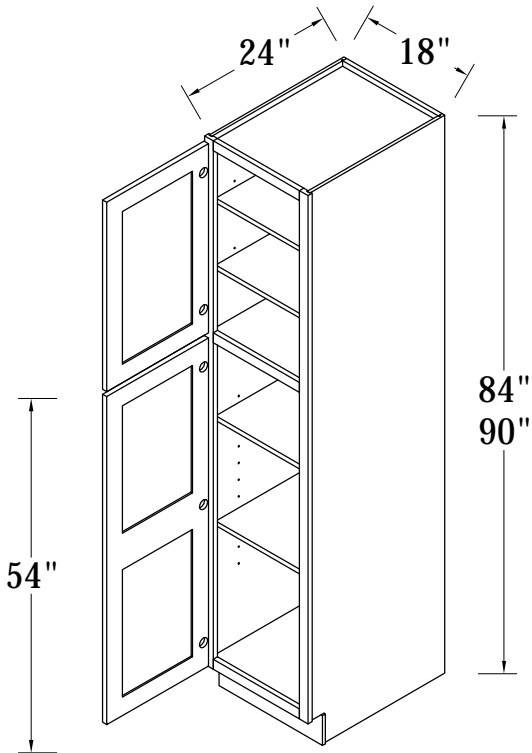

SIDE VIEW

Features:

1 Door

2 Adjustable Shelves

ITEM CODE	DIMENSIONS	WEIGHT
B09FHD	9Wx34-1/2Hx24D	

BASE CABINET (SINGLE DRAWER, SINGLE DOOR)

- Features:**
- 1 Door & 1 Drawer
 - 1 Adjustable Shelf

ITEM CODE	DIMENSIONS	WEIGHT
B09	9Wx34-1/2Hx24D	
B12	12Wx34-1/2Hx24D	
B15	15Wx34-1/2Hx24D	
B18	18Wx34-1/2Hx24D	
B21	21Wx34-1/2Hx24D	

ITEM CODE	DIMENSIONS	WEIGHT
NCSB36	36Wx34.5Hx36D	

DIAGONAL CORNER SINK BASE 42"X42"

TOP VIEW

SIDE VIEW

Features :

- 2 Doors
- 1 Dummy Drawer
- No Shelf

ITEM CODE	DIMENSIONS	WEIGHT
NCSB42	42Wx34.5Hx42D	

FARMER SINK BASE CABINET

- Features:**
 2 Door
 No Shelf

FRONT VIEW

SIDE VIEW

ITEM CODE	DIMENSIONS	WEIGHT
FSB36	36Wx34.5Hx24D	

BASE MICROWAVE CABINET

- Features:**
 1 Bottom Drawer

FRONT VIEW

SIDE VIEW

ITEM CODE	DIMENSIONS	WEIGHT
BMC30	30Wx34.5Hx24D	

PANTRY TALL CABINET

ITEM CODE	DIMENSIONS	WEIGHT
WP182484	18Wx84Hx24D	
WP182490	18Wx90Hx24D	

Features:

- 2 Doors
- 2 Adjustable Top Shelves
- 2 Bottom Shelves