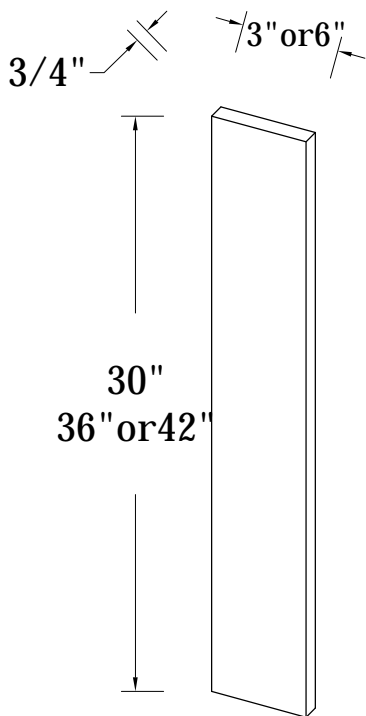

WALL FILLER

WF330

WF336

WF342

WF630

WF636

WF642