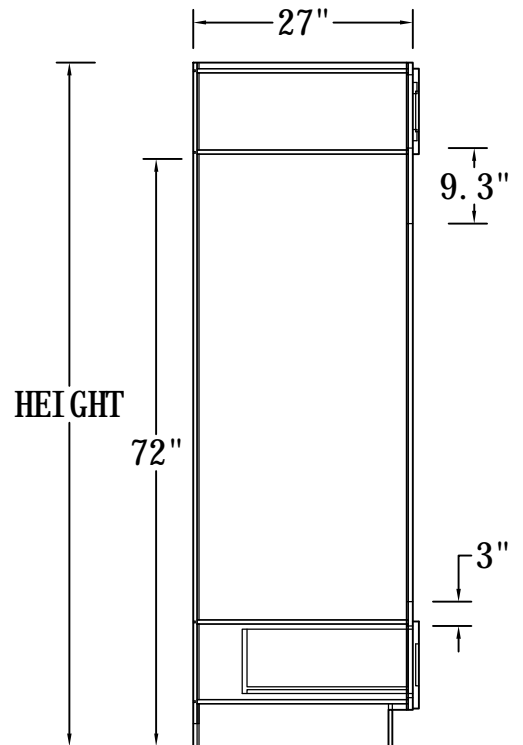

OVEN CABINET, DOUBLE DOORS ON UPPER

Features:

- 2 Doors On Upper
- 1 Large Open Shelf
- 1 Bottom Drawer

SIDE VIEW

ITEM CODE	DIMENSIONS	WEIGHT
OC3084	30Wx84Hx27D	
OC3090	30Wx90Hx27D	
OC3384	33Wx84Hx27D	
OC3390	33Wx90Hx27D