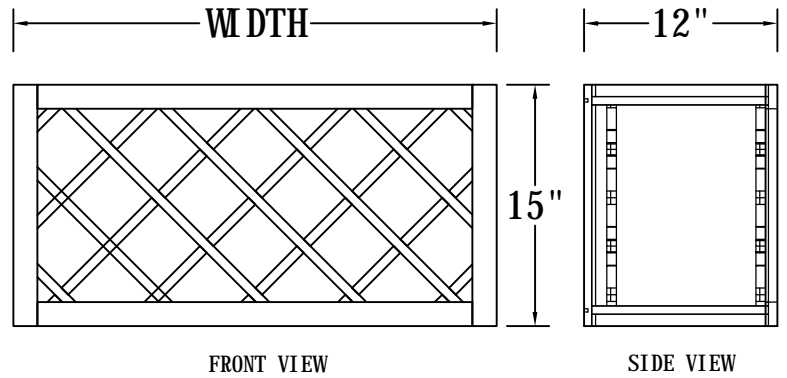

BASE CABINET (SPICE PULL BASE CABINETS)

FRONT VIEW

SIDE VIEW

Features:

3 Pull-Out Shelves

ITEM CODE	DIMENSIONS	WEIGHT
BPP09	9Wx34-1/2Hx24D	

BASE CABINET (SINGLE FULL-HEIGHT DOOR BASE)

FRONT VIEW

SIDE VIEW

Features:

1 Door

2 Adjustable Shelves

ITEM CODE	DIMENSIONS	WEIGHT
B09FHD	9Wx34-1/2Hx24D	

BASE CABINET (SINGLE DRAWER, SINGLE DOOR)

- Features:**
- 1 Door & 1 Drawer
 - 1 Adjustable Shelf

ITEM CODE	DIMENSIONS	WEIGHT
B09	9Wx34-1/2Hx24D	
B12	12Wx34-1/2Hx24D	
B15	15Wx34-1/2Hx24D	
B18	18Wx34-1/2Hx24D	
B21	21Wx34-1/2Hx24D	

Features :

- 1 Door
- 3 Adjustable Shelves

WALL END SHELF, 30"H & 36"H

Features:

2 Fixed Shelves
For Both L/R
Matching Color Finish

TOP VIEW

SIDE VIEW

ITEM CODE	DIMENSIONS	WEIGHT
WES0930	9Wx30Hx12D	
WES0936	9Wx36Hx12D	

WALL END SHELF, 42"H

TOP VIEW

SIDE VIEW

Features:

3 Fixed Shelves
For Both L/R
Matching Color Finish

ITEM CODE	DIMENSIONS	WEIGHT
WES0942	9Wx42Hx12D	

WINE RACK WALL CABINET

Features :