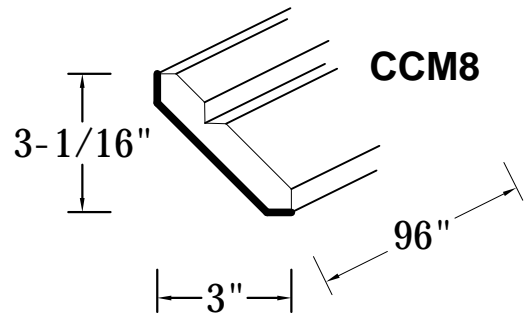

CROWN MOULDING