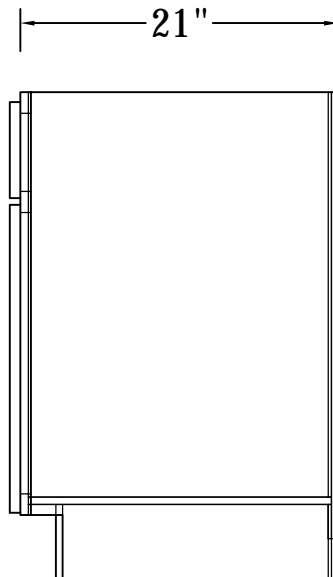

VANITY SINK BASE CABINET

Features:

2 Doors

1 Dummy Drawer

No Shelf

SIDE VIEW

ITEM CODE	DIMENSIONS	WEIGHT
V2421H	24Wx34-1/2Hx21D	
V2721H	27Wx34-1/2Hx21D	
V3021H	30Wx34-1/2Hx21D	
V3321H	33Wx34-1/2Hx21D	
V3621H	36Wx34-1/2Hx21D