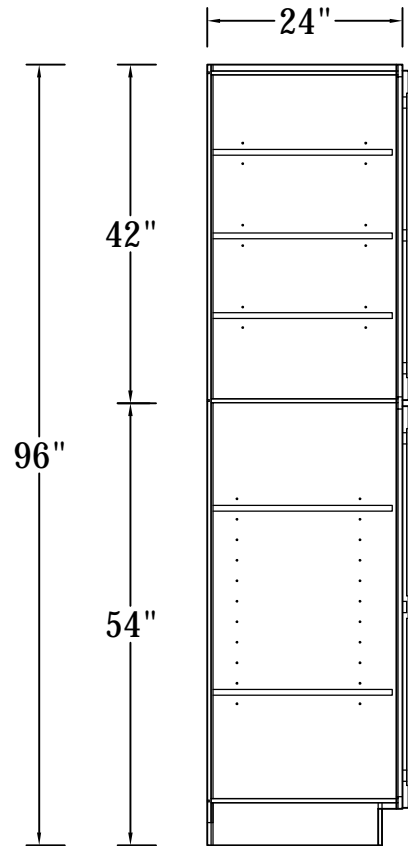

SIDE VIEW

Features:

1 Door

2 Adjustable Shelves

ITEM CODE	DIMENSIONS	WEIGHT
B09FHD	9Wx34-1/2Hx24D	

BASE CABINET (SINGLE DRAWER, SINGLE DOOR)

- Features:**
- 1 Door & 1 Drawer
 - 1 Adjustable Shelf

ITEM CODE	DIMENSIONS	WEIGHT
B09	9Wx34-1/2Hx24D	
B12	12Wx34-1/2Hx24D	
B15	15Wx34-1/2Hx24D	
B18	18Wx34-1/2Hx24D	
B21	21Wx34-1/2Hx24D	

ITEM CODE	DIMENSIONS	WEIGHT
BMC30	30Wx34.5Hx24D	

PANTRY TALL CABINET

ITEM CODE	DIMENSIONS	WEIGHT
WP182484	18Wx84Hx24D	
WP182490	18Wx90Hx24D	

Features:

- 2 Doors
- 2 Adjustable Top Shelves
- 2 Bottom Shelves

PANTRY TALL CABINET

ITEM CODE	DIMENSIONS	WEIGHT
WP242484	24Wx84Hx24D	
WP242490	24Wx90Hx24D	
WP302484	30Wx84Hx24D	
WP302490	30Wx90Hx24D	

Features:

- 4 Doors
- 2 Adjustable Top Shelves
- 2 Bottom Shelves

PANTRY TALL CABINET

ITEM CODE	DIMENSIONS	WEIGHT
WP182496	18Wx96Hx24D	

Features:

- 2 Doors
- 3 Adjustable Top Shelves
- 2 Bottom Shelves

PANTRY TALL CABINET

ITEM CODE	DIMENSIONS	WEIGHT
WP242496	24Wx96Hx24D	
WP302496	30Wx96Hx24D	