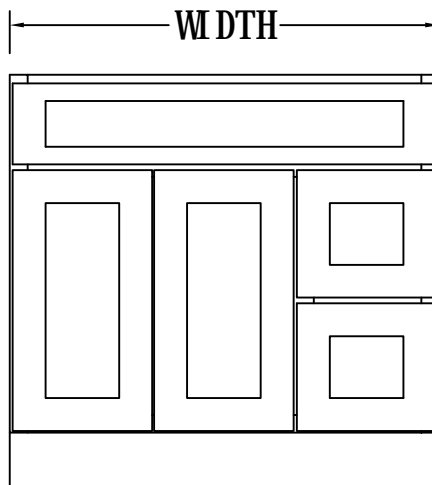

BASE END SHELF CABINET

FRONT VIEW

SIDE VIEW

Features:

- 2 Fixed Shelves
- Matching Color Finish
- For Both L/R

ITEM CODE	DIMENSIONS	WEIGHT
BES09	9Wx34- 1/2Hx24D	

BASE LAZY SUSAN CORNER CABINET

ITEM CODE	DIMENSIONS	WEIGHT
CAR33	33Wx34-1/2Hx33D	

ITEM CODE	DIMENSIONS	WEIGHT
VSD3021H-L	30Wx34.5Hx21D	

Features:

1 Door

1 Dummy Drawer On Top

2 Drawers On Side/No Shelf

VSD3021H-L Drawers On Left

FRONT VIEW

SIDE VIEW

ITEM CODE	DIMENSIONS	WEIGHT
VSD3021H-R	30Wx34.5Hx21D	

VANITY SINK DRAWER BASE CABINET

FRONT VIEW

SIDE VIEW

ITEM CODE	DIMENSIONS	WEIGHT
VSD3621H-L	36Wx34.5Hx21D	
VSD4221H-L	42Wx34.5Hx21D	

FRONT VIEW

SIDE VIEW