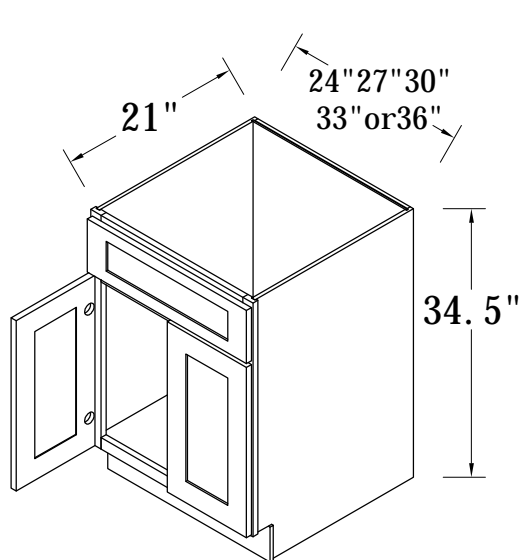

VANITY SINK BASE CABINET

Features:

2 Doors

1 Dummy Drawer

No Shelf

FRONT VIEW

SIDE VIEW

ITEM CODE	DIMENSIONS	WEIGHT
V2421H	24Wx34-1/2Hx21D	
V2721H	27Wx34-1/2Hx21D	
V3021H	30Wx34-1/2Hx21D	
V3321H	33Wx34-1/2Hx21D	
V3621H	36Wx34-1/2Hx21D