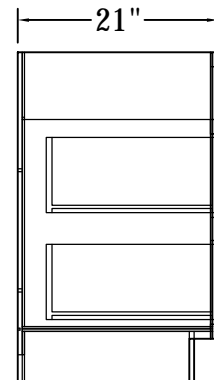

SIDE VIEW

Features:

1 Door

2 Adjustable Shelves

ITEM CODE	DIMENSIONS	WEIGHT
B09FHD	9Wx34-1/2Hx24D	

BASE CABINET (SINGLE DRAWER, SINGLE DOOR)

- Features:**
- 1 Door & 1 Drawer
 - 1 Adjustable Shelf

ITEM CODE	DIMENSIONS	WEIGHT
B09	9Wx34-1/2Hx24D	
B12	12Wx34-1/2Hx24D	
B15	15Wx34-1/2Hx24D	
B18	18Wx34-1/2Hx24D	
B21	21Wx34-1/2Hx24D	

SIDE VIEW

ITEM CODE	DIMENSIONS	WEIGHT
WDC2430	24Wx30Hx24D	
WDC2436	24Wx36Hx24D	

Features :

- 1 Door
- 2 Adjustable Shelves

WALL DIAGONAL CABINET, 42"H

TOP VIEW

SIDE VIEW

ITEM CODE	DIMENSIONS	WEIGHT
WDC2442	24Wx42Hx24D	

SIDE VIEW

ITEM CODE	DIMENSIONS	WEIGHT
V2421H	24Wx34-1/2Hx21D	
V2721H	27Wx34-1/2Hx21D	
V3021H	30Wx34-1/2Hx21D	
V3321H	33Wx34-1/2Hx21D	
V3621H	36Wx34-1/2Hx21D	

VANITY SINK DRAWER BASE CABINET

FRONT VIEW

SIDE VIEW

ITEM CODE	DIMENSIONS	WEIGHT
VSD3021H-L	30Wx34.5Hx21D	

Features:

1 Door

1 Dummy Drawer On Top

2 Drawers On Side/No Shelf

VSD3021H-L Drawers On Left

FRONT VIEW

SIDE VIEW