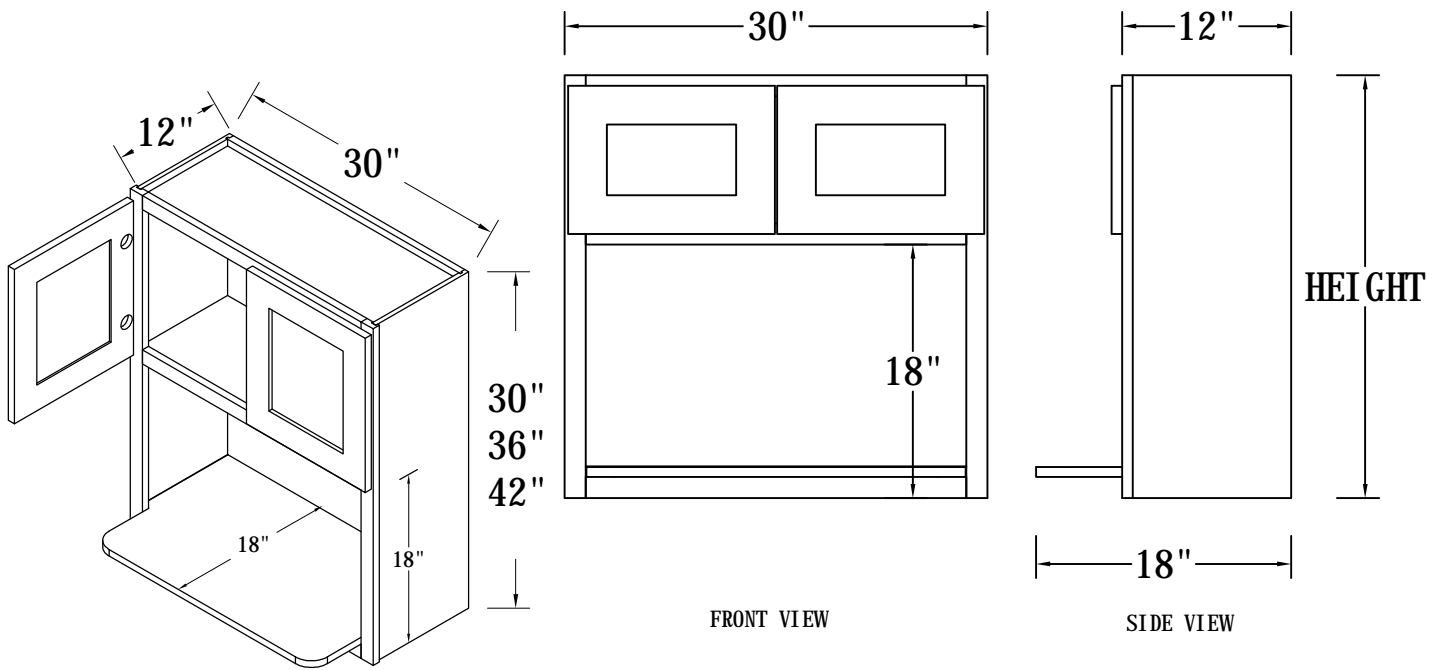

BASE CABINET (SPICE PULL BASE CABINETS)

FRONT VIEW

SIDE VIEW

Features:

3 Pull-Out Shelves

ITEM CODE	DIMENSIONS	WEIGHT
BPP09	9Wx34-1/2Hx24D	

BASE CABINET (SINGLE FULL-HEIGHT DOOR BASE)

FRONT VIEW

SIDE VIEW

Features:

1 Door

2 Adjustable Shelves

ITEM CODE	DIMENSIONS	WEIGHT
B09FHD	9Wx34-1/2Hx24D	

BASE CABINET (SINGLE DRAWER, SINGLE DOOR)

- Features:**
- 1 Door & 1 Drawer
 - 1 Adjustable Shelf

ITEM CODE	DIMENSIONS	WEIGHT
B09	9Wx34-1/2Hx24D	
B12	12Wx34-1/2Hx24D	
B15	15Wx34-1/2Hx24D	
B18	18Wx34-1/2Hx24D	
B21	21Wx34-1/2Hx24D	

Features :

2 Doors

No Adjustable Shelf

1 Open Shelf

Matching Color Finish

ITEM CODE	DIMENSIONS	WEIGHT
MWC3030	30Wx30Hx12D	
MWC3036	30Wx36Hx12D	
MWC3042	30Wx42Hx12D	

WALL DIAGONAL CABINET

TOP VIEW

SIDE VIEW

ITEM CODE	DIMENSIONS	WEIGHT
WDC2430	24Wx30Hx24D	
WDC2436	24Wx36Hx24D	

Features :

- 1 Door
- 2 Adjustable Shelves

WALL DIAGONAL CABINET, 42"H

TOP VIEW

SIDE VIEW

ITEM CODE	DIMENSIONS	WEIGHT
WDC2442	24Wx42Hx24D	