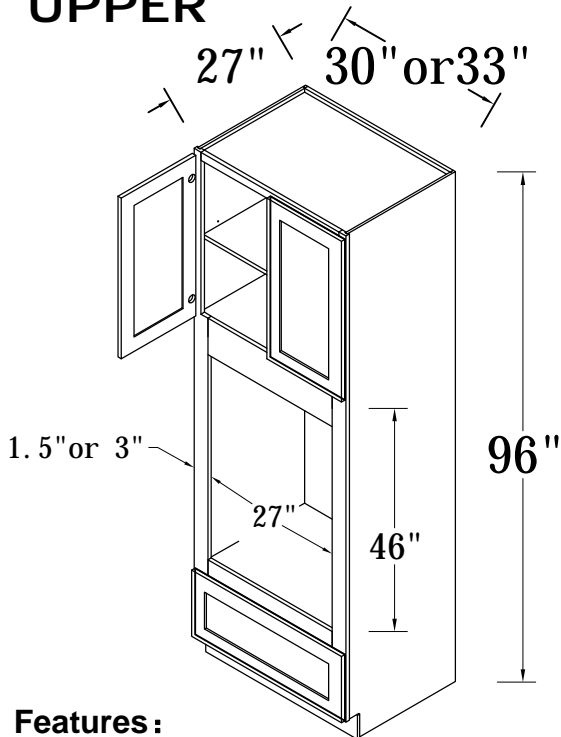

OVEN CABINET, DOUBLE DOORS ON UPPER

Features:

- 2 Doors On Upper
- 1 Adjustable Shelf
- 1 Large Open Shelf
- 1 Bottom Drawer

FRONT VIEW

SIDE VIEW

ITEM CODE	DIMENSIONS	WEIGHT
OC3096	30Wx96Hx27D	
OC3396	33Wx96Hx27D