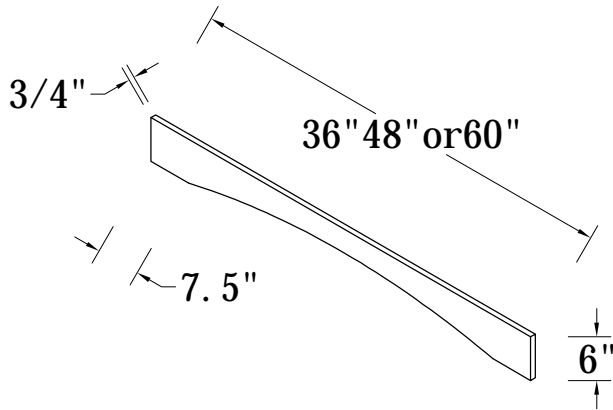

ARCHED VALANCE