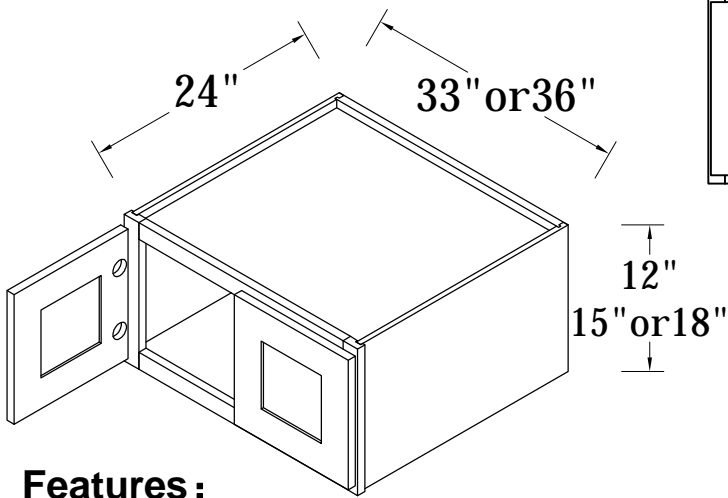

REFRIGERATOR WALL CABINET DOUBLE DOORS

Features :
2 Doors
No Shelf