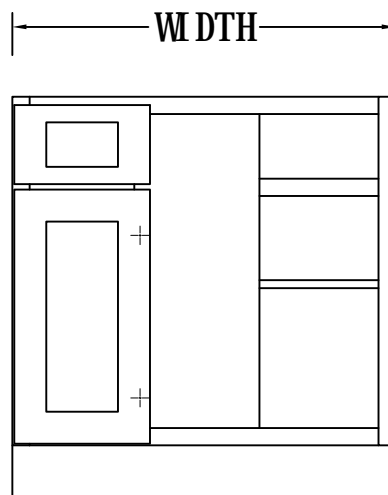

SIDE VIEW

Features:

1 Door

2 Adjustable Shelves

ITEM CODE	DIMENSIONS	WEIGHT
B09FHD	9Wx34-1/2Hx24D	

BASE CABINET (SINGLE DRAWER, SINGLE DOOR)

- Features:**
- 1 Door & 1 Drawer
 - 1 Adjustable Shelf

ITEM CODE	DIMENSIONS	WEIGHT
B09	9Wx34-1/2Hx24D	
B12	12Wx34-1/2Hx24D	
B15	15Wx34-1/2Hx24D	
B18	18Wx34-1/2Hx24D	
B21	21Wx34-1/2Hx24D	

Features:

- 2 Doors, 2 Drawers
- 1 Adjustable Shelf

ITEM CODE	DIMENSIONS	WEIGHT
B33	33Wx34- 1/2Hx24D	
B36	36Wx34- 1/2Hx24D	
B39	39Wx34- 1/2Hx24D	
B42	42Wx34- 1/2Hx24D	

SINK BASE CABINET

Features:

- 2 Doors
- 1 Dummy Drawers
- No Shelf

ITEM CODE	DIMENSIONS	WEIGHT
SB30	30Wx34- 1/2Hx24D	

SINK BASE CABINET (DOUBLE DRAWERS, DOUBLE DOORS)

FRONT VIEW

SIDE VIEW

Features :

- 2 Doors
- 2 Dummy Drawers
- No Shelf

ITEM CODE	DIMENSIONS	WEIGHT
SB33	33Wx34- 1/2Hx24D	
SB36	36Wx34- 1/2Hx24D	
SB39	39Wx34- 1/2Hx24D	
SB42	42Wx34- 1/2Hx24D	

BLIND BASE CORNER CABINET

FRONT VIEW

SIDE VIEW

Features :

- 1 Door/1 Drawer
- 1 Adjustable Shelf

ITEM CODE	DIMENSIONS	WEIGHT
BLB3639	27Wx34- 1/2Hx24D	
BLB3942	33Wx34- 1/2Hx24D	
BLB4245	39Wx34- 1/2Hx24D	

BLB3639 Install Range 34" - 42"
 BLB3942 Install Range 37" - 45"
 BLB4245 Install Range 39" - 48"