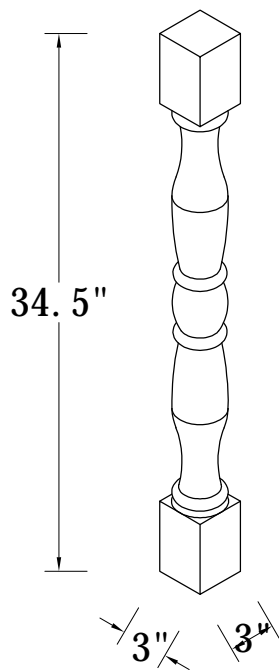

FLUTED POST

TP34 1/2