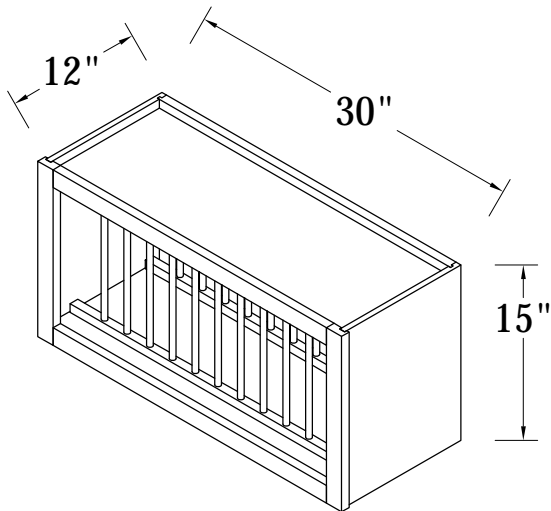

PLATE RACK WALL CABINET

Features :

10 Plate Slots
Matching Color Finish

ITEM CODE	DIMENSIONS	WEIGHT
PR3015	30Wx15Hx12D