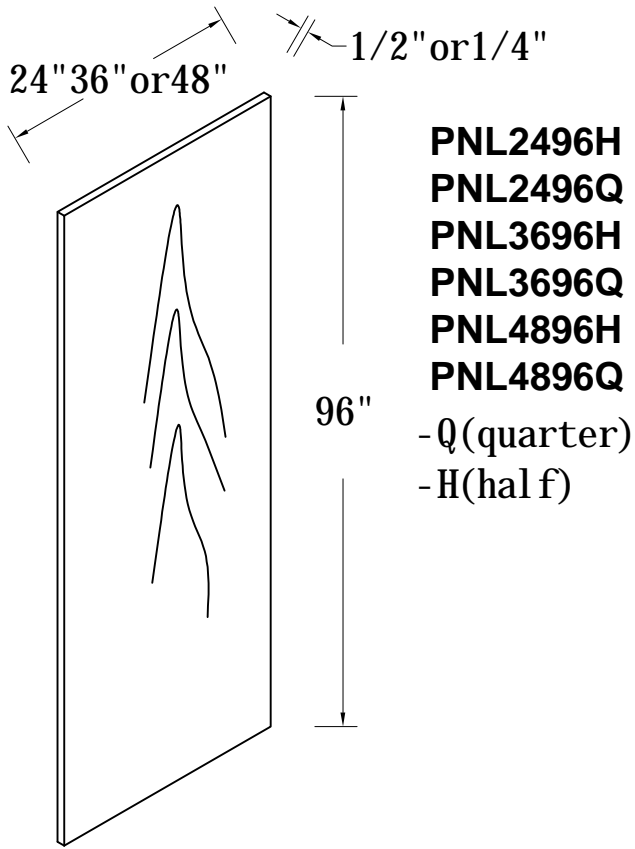

PLYWOOD FINISHED END PANEL