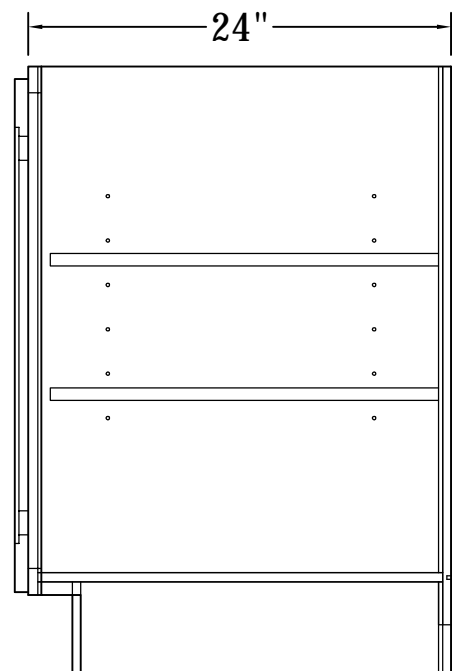

BASE CABINET (SPICE PULL BASE CABINETS)

FRONT VIEW

SIDE VIEW

Features:

3 Pull-Out Shelves

ITEM CODE	DIMENSIONS	WEIGHT
BPP09	9Wx34-1/2Hx24D	

BASE CABINET (SINGLE FULL-HEIGHT DOOR BASE)

FRONT VIEW

SIDE VIEW

Features:

1 Door

2 Adjustable Shelves

ITEM CODE	DIMENSIONS	WEIGHT
B09FHD	9Wx34-1/2Hx24D	

BASE CABINET (SINGLE DRAWER, SINGLE DOOR)

- Features:**
- 1 Door & 1 Drawer
 - 1 Adjustable Shelf

ITEM CODE	DIMENSIONS	WEIGHT
B09	9Wx34-1/2Hx24D	
B12	12Wx34-1/2Hx24D	
B15	15Wx34-1/2Hx24D	
B18	18Wx34-1/2Hx24D	
B21	21Wx34-1/2Hx24D	

BASE CABINET (SINGLE DRAWER, DOUBLE DOORS)

- Features:**
- 2 Doors & 1 Drawer
 - 1 Adjustable Shelf

ITEM CODE	DIMENSIONS	WEIGHT
B24	24Wx34-1/2Hx24D	
B27	27Wx34-1/2Hx24D	
B30	30Wx34-1/2Hx24D	

BASE CABINET (DOUBLE DRAWERS, DOUBLE DOORS)

Features:

- 2 Doors, 2 Drawers
- 1 Adjustable Shelf

ITEM CODE	DIMENSIONS	WEIGHT
B33	33Wx34- 1/2Hx24D	
B36	36Wx34- 1/2Hx24D	
B39	39Wx34- 1/2Hx24D	
B42	42Wx34- 1/2Hx24D	

SINK BASE CABINET

Features:

- 2 Doors
- 1 Dummy Drawers
- No Shelf