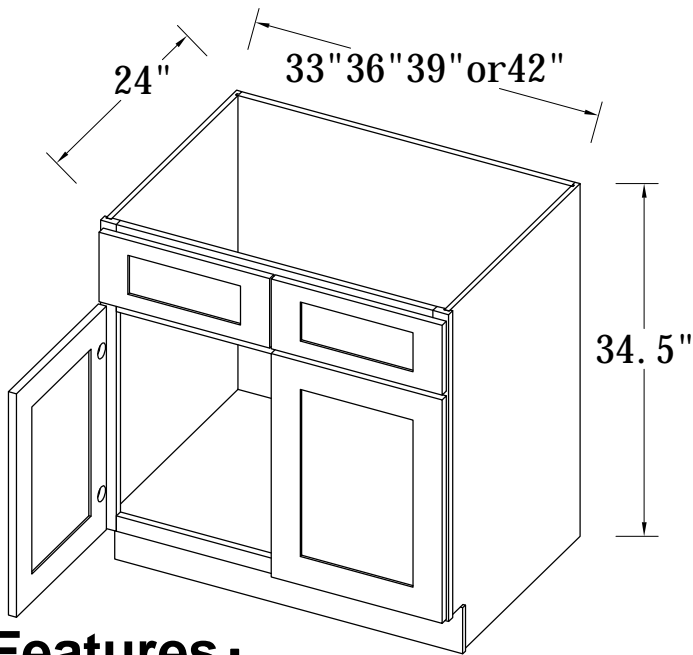

SIDE VIEW

Features:

1 Door

2 Adjustable Shelves

ITEM CODE	DIMENSIONS	WEIGHT
B09FHD	9Wx34-1/2Hx24D	

BASE CABINET (SINGLE DRAWER, SINGLE DOOR)

- Features:**
- 1 Door & 1 Drawer
 - 1 Adjustable Shelf

ITEM CODE	DIMENSIONS	WEIGHT
B09	9Wx34-1/2Hx24D	
B12	12Wx34-1/2Hx24D	
B15	15Wx34-1/2Hx24D	
B18	18Wx34-1/2Hx24D	
B21	21Wx34-1/2Hx24D	

BASE CABINET (SINGLE DRAWER, DOUBLE DOORS)

- Features:**
- 2 Doors & 1 Drawer
 - 1 Adjustable Shelf

ITEM CODE	DIMENSIONS	WEIGHT
B24	24Wx34-1/2Hx24D	
B27	27Wx34-1/2Hx24D	
B30	30Wx34-1/2Hx24D	

BASE CABINET (DOUBLE DRAWERS, DOUBLE DOORS)

Features:

- 2 Doors, 2 Drawers
- 1 Adjustable Shelf

ITEM CODE	DIMENSIONS	WEIGHT
B33	33Wx34- 1/2Hx24D	
B36	36Wx34- 1/2Hx24D	
B39	39Wx34- 1/2Hx24D	
B42	42Wx34- 1/2Hx24D	

SINK BASE CABINET

Features:

- 2 Doors
- 1 Dummy Drawers
- No Shelf

ITEM CODE	DIMENSIONS	WEIGHT
SB30	30Wx34- 1/2Hx24D	

SINK BASE CABINET (DOUBLE DRAWERS, DOUBLE DOORS)

FRONT VIEW

SIDE VIEW

Features :

- 2 Doors
- 2 Dummy Drawers
- No Shelf

ITEM CODE	DIMENSIONS	WEIGHT
SB33	33Wx34- 1/2Hx24D	
SB36	36Wx34- 1/2Hx24D	
SB39	39Wx34- 1/2Hx24D	
SB42	42Wx34- 1/2Hx24D	