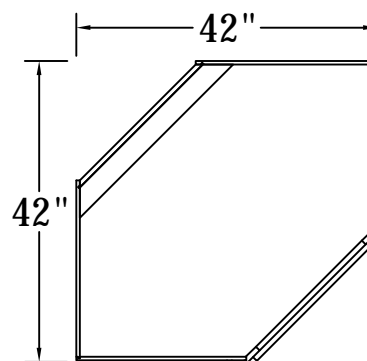

BASE END SHELF CABINET

FRONT VIEW

SIDE VIEW

Features:

- 2 Fixed Shelves
- Matching Color Finish
- For Both L/R

ITEM CODE	DIMENSIONS	WEIGHT
BES09	9Wx34- 1/2Hx24D	

BASE LAZY SUSAN CORNER CABINET

ITEM CODE	DIMENSIONS	WEIGHT
CAR33	33Wx34-1/2Hx33D	

Features:

- 2 Wooden Baskets
- 1 Bi-Folding Door

ITEM CODE	DIMENSIONS	WEIGHT
CAR36	36Wx34-1/2Hx36D	

DIAGONAL CORNER SINK BASE 36"X36"

TOP VIEW

SIDE VIEW

Features :

- 1 Door
- 1 Dummy Drawer
- No Shelf

ITEM CODE	DIMENSIONS	WEIGHT
NCSB36	36Wx34.5Hx36D	

DIAGONAL CORNER SINK BASE 42"X42"

TOP VIEW

SIDE VIEW

Features :

- 2 Doors
- 1 Dummy Drawer
- No Shelf

ITEM CODE	DIMENSIONS	WEIGHT
NCSB42	42Wx34.5Hx42D	

FARMER SINK BASE CABINET

- Features:**
 2 Door
 No Shelf

FRONT VIEW

SIDE VIEW

ITEM CODE	DIMENSIONS	WEIGHT
FSB36	36Wx34.5Hx24D	

BASE MICROWAVE CABINET

- Features:**
 1 Bottom Drawer

FRONT VIEW

SIDE VIEW