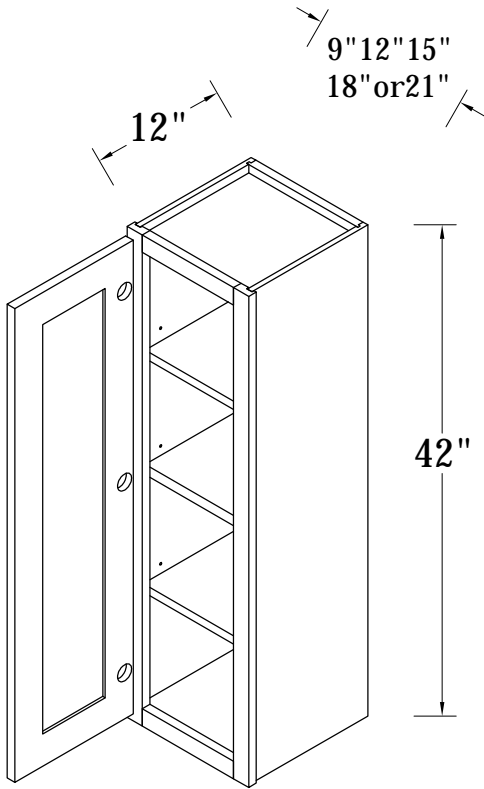

SIDE VIEW

Features:

1 Door

2 Adjustable Shelves

ITEM CODE	DIMENSIONS	WEIGHT
B09FHD	9Wx34-1/2Hx24D	

BASE CABINET (SINGLE DRAWER, SINGLE DOOR)

- Features:**
- 1 Door & 1 Drawer
 - 1 Adjustable Shelf

ITEM CODE	DIMENSIONS	WEIGHT
B09	9Wx34-1/2Hx24D	
B12	12Wx34-1/2Hx24D	
B15	15Wx34-1/2Hx24D	
B18	18Wx34-1/2Hx24D	
B21	21Wx34-1/2Hx24D	

WALL CABINET SINGLE DOOR

FRONT VIEW

SIDE VIEW

Features:

- 1 Door
- 2 Adjustable Shelves

ITEM CODE	DIMENSIONS	WEIGHT
W0930	9Wx30Hx12D	
W1230	12Wx30Hx12D	
W1530	15Wx30Hx12D	
W1830	18Wx30Hx12D	
W2130	21Wx30Hx12D	
W0936	9Wx36Hx12D	
W1236	12Wx36Hx12D	
W1536	15Wx36Hx12D	
W1836	18Wx36Hx12D	
W2136	21Wx36Hx12D	

WALL CABINET DOUBLE DOORS

FRONT VIEW

SIDE VIEW

Features:

- 2 Doors
- 2 Adjustable Shelves

ITEM CODE	DIMENSIONS	WEIGHT
W2430	24Wx30Hx12D	
W2730	27Wx30Hx12D	
W3030	30Wx30Hx12D	
W3330	33Wx30Hx12D	
W3630	36Wx30Hx12D	
W2436	24Wx36Hx12D	
W2736	27Wx36Hx12D	
W3036	30Wx36Hx12D	
W3336	33Wx36Hx12D	
W3636	36Wx36Hx12D	

WALL CABINET SINGLE DOOR

FRONT VIEW

SIDE VIEW

ITEM CODE	DIMENSIONS	WEIGHT
W0942	9Wx42Hx12D	
W1242	12Wx42Hx12D	
W1542	15Wx42Hx12D	
W1842	18Wx42Hx12D	
W2142	21Wx42Hx12D	

Features:

- 1 Door
- 3 Adjustable Shelves