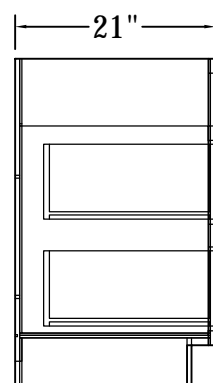

SIDE VIEW

ITEM CODE	DIMENSIONS	WEIGHT
WDC2430	24Wx30Hx24D	
WDC2436	24Wx36Hx24D	

Features :

- 1 Door
- 2 Adjustable Shelves

WALL DIAGONAL CABINET, 42"H

TOP VIEW

SIDE VIEW

ITEM CODE	DIMENSIONS	WEIGHT
WDC2442	24Wx42Hx24D	

SIDE VIEW

ITEM CODE	DIMENSIONS	WEIGHT
V2421H	24Wx34-1/2Hx21D	
V2721H	27Wx34-1/2Hx21D	
V3021H	30Wx34-1/2Hx21D	
V3321H	33Wx34-1/2Hx21D	
V3621H	36Wx34-1/2Hx21D	

VANITY SINK DRAWER BASE CABINET

FRONT VIEW

SIDE VIEW

ITEM CODE	DIMENSIONS	WEIGHT
VSD3021H-L	30Wx34.5Hx21D	

Features:

1 Door

1 Dummy Drawer On Top

2 Drawers On Side/No Shelf

VSD3021H-L Drawers On Left

FRONT VIEW

SIDE VIEW

ITEM CODE	DIMENSIONS	WEIGHT
VSD3021H-R	30Wx34.5Hx21D	

VANITY SINK DRAWER BASE CABINET

FRONT VIEW

SIDE VIEW

ITEM CODE	DIMENSIONS	WEIGHT
VSD3621H-L	36Wx34.5Hx21D	
VSD4221H-L	42Wx34.5Hx21D	

FRONT VIEW

SIDE VIEW