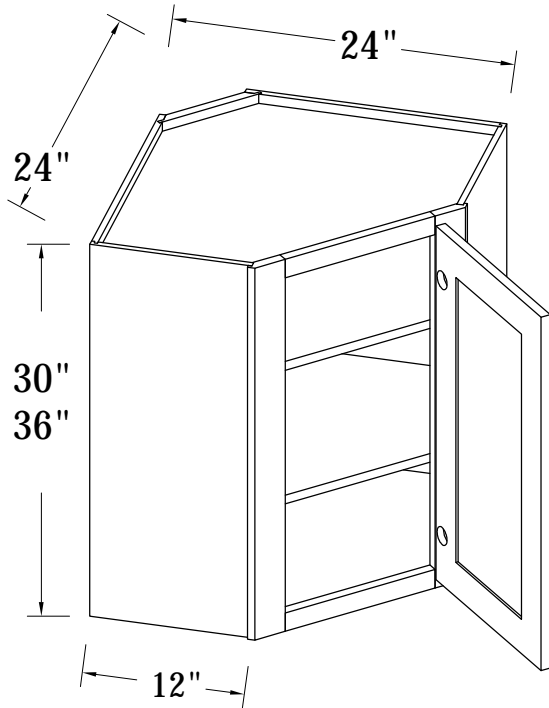

BASE CABINET (SPICE PULL BASE CABINETS)

FRONT VIEW

SIDE VIEW

Features:

3 Pull-Out Shelves

ITEM CODE	DIMENSIONS	WEIGHT
BPP09	9Wx34-1/2Hx24D	

BASE CABINET (SINGLE FULL-HEIGHT DOOR BASE)

FRONT VIEW

SIDE VIEW

Features:

1 Door

2 Adjustable Shelves

ITEM CODE	DIMENSIONS	WEIGHT
B09FHD	9Wx34-1/2Hx24D	

BASE CABINET (SINGLE DRAWER, SINGLE DOOR)

- Features:**
- 1 Door & 1 Drawer
 - 1 Adjustable Shelf

ITEM CODE	DIMENSIONS	WEIGHT
B09	9Wx34-1/2Hx24D	
B12	12Wx34-1/2Hx24D	
B15	15Wx34-1/2Hx24D	
B18	18Wx34-1/2Hx24D	
B21	21Wx34-1/2Hx24D	

Features :

2 Doors

No Adjustable Shelf

1 Open Shelf

Matching Color Finish

ITEM CODE	DIMENSIONS	WEIGHT
MWC3030	30Wx30Hx12D	
MWC3036	30Wx36Hx12D	
MWC3042	30Wx42Hx12D	

WALL DIAGONAL CABINET

TOP VIEW

SIDE VIEW

ITEM CODE	DIMENSIONS	WEIGHT
WDC2430	24Wx30Hx24D	
WDC2436	24Wx36Hx24D	

Features :

- 1 Door
- 2 Adjustable Shelves

WALL DIAGONAL CABINET, 42"H

TOP VIEW

SIDE VIEW

ITEM CODE	DIMENSIONS	WEIGHT
WDC2442	24Wx42Hx24D	