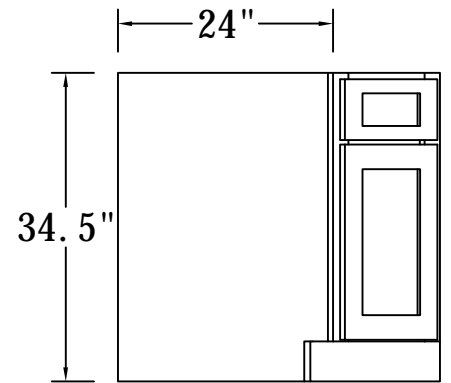

BASE END SHELF CABINET

FRONT VIEW

SIDE VIEW

Features:

- 2 Fixed Shelves
- Matching Color Finish
- For Both L/R

ITEM CODE	DIMENSIONS	WEIGHT
BES09	9Wx34- 1/2Hx24D	

BASE LAZY SUSAN CORNER CABINET

ITEM CODE	DIMENSIONS	WEIGHT
CAR33	33Wx34-1/2Hx33D	

Features:

- 2 Wooden Baskets
- 1 Bi-Folding Door

ITEM CODE	DIMENSIONS	WEIGHT
CAR36	36Wx34-1/2Hx36D	

DIAGONAL CORNER SINK BASE 36"X36"

TOP VIEW

SIDE VIEW

Features :

- 1 Door
- 1 Dummy Drawer
- No Shelf

ITEM CODE	DIMENSIONS	WEIGHT
NCSB36	36Wx34.5Hx36D	

DIAGONAL CORNER SINK BASE 42"X42"

TOP VIEW

SIDE VIEW

Features :

- 2 Doors
- 1 Dummy Drawer
- No Shelf

ITEM CODE	DIMENSIONS	WEIGHT
NCSB42	42Wx34.5Hx42D	

FARMER SINK BASE CABINET

ITEM CODE	DIMENSIONS	WEIGHT
BMC30	30Wx34.5Hx24D	

PANTRY TALL CABINET

ITEM CODE	DIMENSIONS	WEIGHT
WP182484	18Wx84Hx24D	
WP182490	18Wx90Hx24D	

Features:

- 2 Doors
- 2 Adjustable Top Shelves
- 2 Bottom Shelves