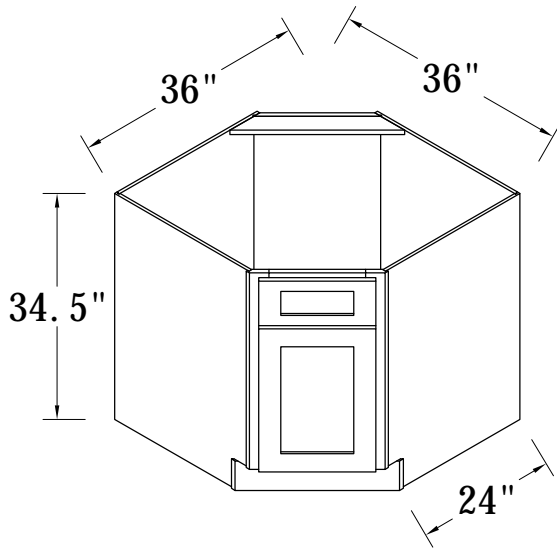

SIDE VIEW

Features:

1 Door

2 Adjustable Shelves

ITEM CODE	DIMENSIONS	WEIGHT
B09FHD	9Wx34-1/2Hx24D	

BASE CABINET (SINGLE DRAWER, SINGLE DOOR)

- Features:**
- 1 Door & 1 Drawer
 - 1 Adjustable Shelf

ITEM CODE	DIMENSIONS	WEIGHT
B09	9Wx34-1/2Hx24D	
B12	12Wx34-1/2Hx24D	
B15	15Wx34-1/2Hx24D	
B18	18Wx34-1/2Hx24D	
B21	21Wx34-1/2Hx24D	

BASE END SHELF CABINET

FRONT VIEW

SIDE VIEW

Features:

- 2 Fixed Shelves
- Matching Color Finish
- For Both L/R

ITEM CODE	DIMENSIONS	WEIGHT
BES09	9Wx34- 1/2Hx24D	

BASE LAZY SUSAN CORNER CABINET

ITEM CODE	DIMENSIONS	WEIGHT
CAR33	33Wx34-1/2Hx33D	

Features:

- 2 Wooden Baskets
- 1 Bi-Folding Door

ITEM CODE	DIMENSIONS	WEIGHT
CAR36	36Wx34-1/2Hx36D	

DIAGONAL CORNER SINK BASE 36"X36"

TOP VIEW

SIDE VIEW

Features :

- 1 Door
- 1 Dummy Drawer
- No Shelf

ITEM CODE	DIMENSIONS	WEIGHT
NCSB36	36Wx34.5Hx36D	

DIAGONAL CORNER SINK BASE 42"X42"

TOP VIEW

SIDE VIEW

Features :

- 2 Doors
- 1 Dummy Drawer
- No Shelf

ITEM CODE	DIMENSIONS	WEIGHT
NCSB42	42Wx34.5Hx42D	

FARMER SINK BASE CABINET