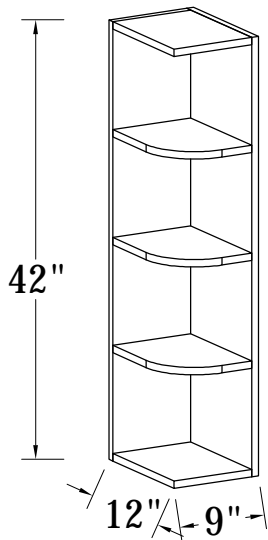

SIDE VIEW

Features:

1 Door

2 Adjustable Shelves

ITEM CODE	DIMENSIONS	WEIGHT
B09FHD	9Wx34-1/2Hx24D	

BASE CABINET (SINGLE DRAWER, SINGLE DOOR)

- Features:**
- 1 Door & 1 Drawer
 - 1 Adjustable Shelf

ITEM CODE	DIMENSIONS	WEIGHT
B09	9Wx34-1/2Hx24D	
B12	12Wx34-1/2Hx24D	
B15	15Wx34-1/2Hx24D	
B18	18Wx34-1/2Hx24D	
B21	21Wx34-1/2Hx24D	

SIDE VIEW

ITEM CODE	DIMENSIONS	WEIGHT
WDC2430	24Wx30Hx24D	
WDC2436	24Wx36Hx24D	

Features :

- 1 Door
- 2 Adjustable Shelves

WALL DIAGONAL CABINET, 42"H

TOP VIEW

SIDE VIEW

ITEM CODE	DIMENSIONS	WEIGHT
WDC2442	24Wx42Hx24D	

Features :

- 1 Door
- 3 Adjustable Shelves

WALL END SHELF, 30"H & 36"H

Features:

2 Fixed Shelves
For Both L/R
Matching Color Finish

TOP VIEW

SIDE VIEW

ITEM CODE	DIMENSIONS	WEIGHT
WES0930	9Wx30Hx12D	
WES0936	9Wx36Hx12D	

WALL END SHELF, 42"H

TOP VIEW

SIDE VIEW

Features:

3 Fixed Shelves
For Both L/R
Matching Color Finish

ITEM CODE	DIMENSIONS	WEIGHT
WES0942	9Wx42Hx12D	

WINE RACK WALL CABINET

Features :