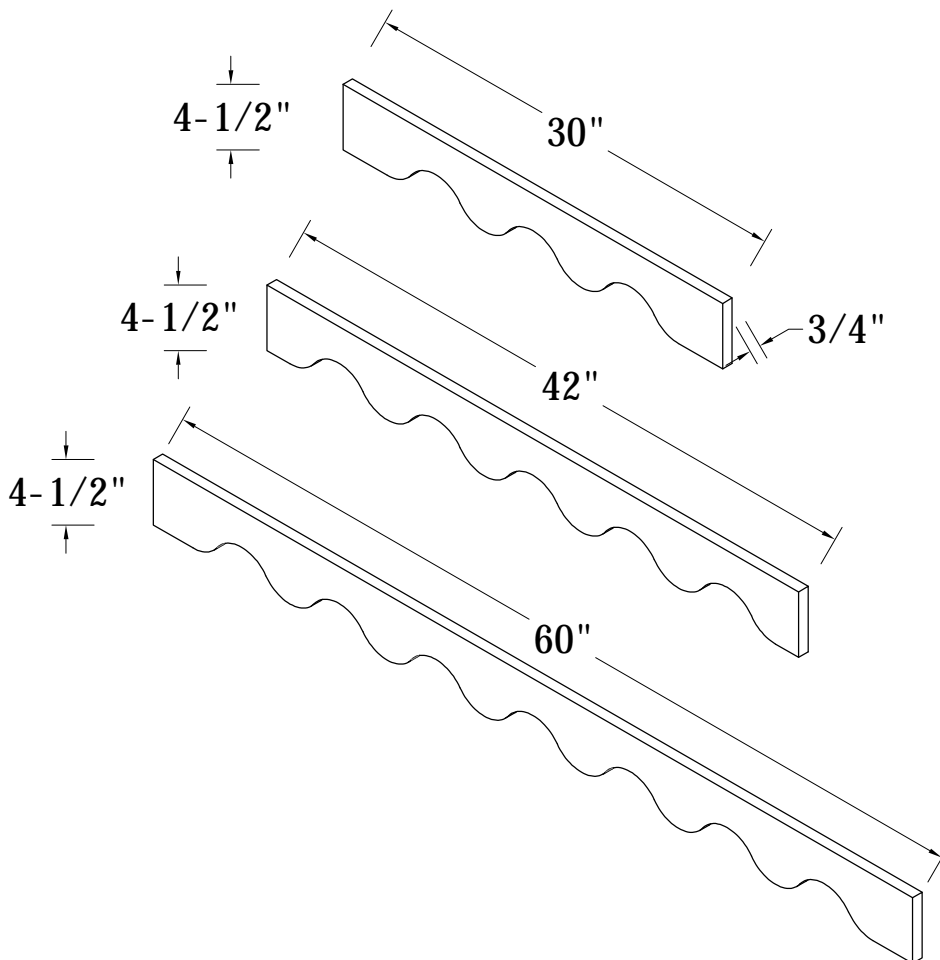

SCALLOP VALANCE