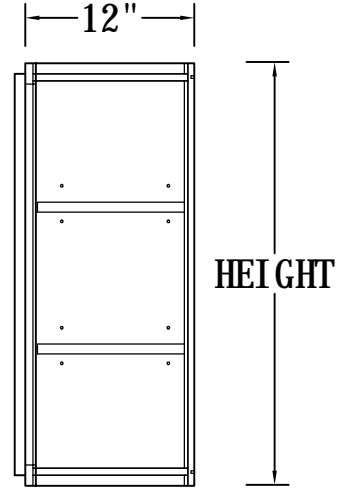

SIDE VIEW

Features:

1 Door

2 Adjustable Shelves

ITEM CODE	DIMENSIONS	WEIGHT
B09FHD	9Wx34-1/2Hx24D	

BASE CABINET (SINGLE DRAWER, SINGLE DOOR)

- Features:**
- 1 Door & 1 Drawer
 - 1 Adjustable Shelf

ITEM CODE	DIMENSIONS	WEIGHT
B09	9Wx34-1/2Hx24D	
B12	12Wx34-1/2Hx24D	
B15	15Wx34-1/2Hx24D	
B18	18Wx34-1/2Hx24D	
B21	21Wx34-1/2Hx24D	

ITEM CODE	DIMENSIONS	WEIGHT
BMC30	30Wx34.5Hx24D	

PANTRY TALL CABINET

ITEM CODE	DIMENSIONS	WEIGHT
WP182484	18Wx84Hx24D	
WP182490	18Wx90Hx24D	

Features:

- 2 Doors
- 2 Adjustable Top Shelves
- 2 Bottom Shelves

OVEN CABINET, DOUBLE DOORS ON UPPER

Features:

- 2 Doors On Upper
- 1 Adjustable Shelf
- 1 Large Open Shelf
- 1 Bottom Drawer

FRONT VIEW

SIDE VIEW

ITEM CODE	DIMENSIONS	WEIGHT
OC3096	30Wx96Hx27D	
OC3396	33Wx96Hx27D	

WALL CABINET SINGLE DOOR

FRONT VIEW

SIDE VIEW

Features:

- 1 Door
- 2 Adjustable Shelves

ITEM CODE	DIMENSIONS	WEIGHT
W0930	9Wx30Hx12D	
W1230	12Wx30Hx12D	
W1530	15Wx30Hx12D	
W1830	18Wx30Hx12D	
W2130	21Wx30Hx12D	
W0936	9Wx36Hx12D	
W1236	12Wx36Hx12D	
W1536	15Wx36Hx12D	
W1836	18Wx36Hx12D	
W2136	21Wx36Hx12D	