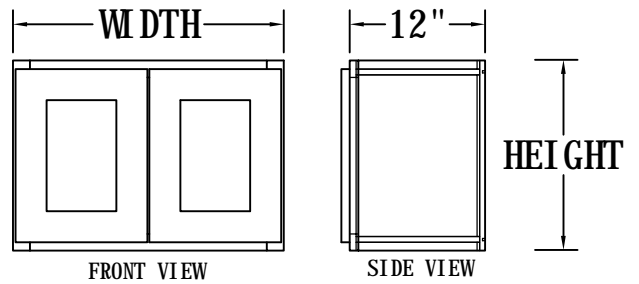

BASE CABINET (SPICE PULL BASE CABINETS)

FRONT VIEW

SIDE VIEW

Features:

3 Pull-Out Shelves

ITEM CODE	DIMENSIONS	WEIGHT
BPP09	9Wx34-1/2Hx24D	

BASE CABINET (SINGLE FULL-HEIGHT DOOR BASE)

FRONT VIEW

SIDE VIEW

Features:

1 Door

2 Adjustable Shelves

ITEM CODE	DIMENSIONS	WEIGHT
B09FHD	9Wx34-1/2Hx24D	

BASE CABINET (SINGLE DRAWER, SINGLE DOOR)

- Features:**
- 1 Door & 1 Drawer
 - 1 Adjustable Shelf

ITEM CODE	DIMENSIONS	WEIGHT
B09	9Wx34-1/2Hx24D	
B12	12Wx34-1/2Hx24D	
B15	15Wx34-1/2Hx24D	
B18	18Wx34-1/2Hx24D	
B21	21Wx34-1/2Hx24D	

WALL BLIND CORNER CABINET

ITEM CODE	DIMENSIONS	WEIGHT
BLW2730	27Wx30Hx12D	
BLW2736	27Wx36Hx12D	

Features:

- 1 Door
- 2 Adjustable Shelves
- For Both L/R

BLW2730 Install Range 33"-40"

BLW2736 Install Range 33"-40"

WALL BLIND CORNER CABINET

ITEM CODE	DIMENSIONS	WEIGHT
BLW2742	27Wx42Hx12D	

Features:

- 1 Door, 3 Adjustable Shelves
- For Both L/R

BLW2742 Install Range 33"-40"

WALL CABINET DOUBLE DOORS

ITEM CODE	DIMENSIONS	WEIGHT
W3012	30Wx12Hx12D	
W3312	33Wx12Hx12D	
W3612	36Wx12Hx12D	
W3912	39Wx12Hx12D	
W3015	30Wx15Hx12D	
W3315	33Wx15Hx12D	
W3615	36Wx15Hx12D	
W3915	39Wx15Hx12D	
W3018	30Wx18Hx12D	
W3318	33Wx18Hx12D	
W3618	36Wx18Hx12D	
W3918	39Wx18Hx12D	