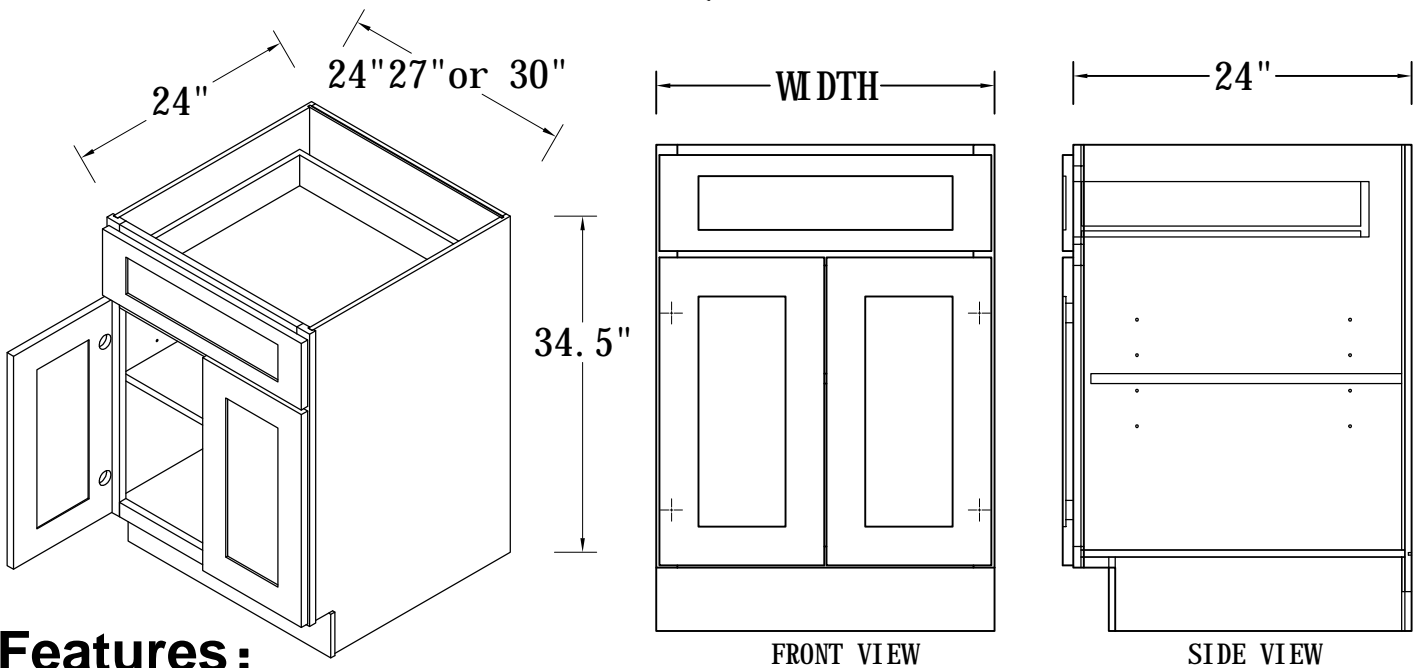

BASE CABINET (SPICE PULL BASE CABINETS)

FRONT VIEW

SIDE VIEW

Features:

3 Pull-Out Shelves

ITEM CODE	DIMENSIONS	WEIGHT
BPP09	9Wx34-1/2Hx24D	

BASE CABINET (SINGLE FULL-HEIGHT DOOR BASE)

FRONT VIEW

SIDE VIEW

Features:

1 Door

2 Adjustable Shelves

ITEM CODE	DIMENSIONS	WEIGHT
B09FHD	9Wx34-1/2Hx24D	

BASE CABINET (SINGLE DRAWER, SINGLE DOOR)

- Features:**
- 1 Door & 1 Drawer
 - 1 Adjustable Shelf

ITEM CODE	DIMENSIONS	WEIGHT
B09	9Wx34-1/2Hx24D	
B12	12Wx34-1/2Hx24D	
B15	15Wx34-1/2Hx24D	
B18	18Wx34-1/2Hx24D	
B21	21Wx34-1/2Hx24D	

BASE CABINET (SINGLE DRAWER, DOUBLE DOORS)

- Features:**
- 2 Doors & 1 Drawer
 - 1 Adjustable Shelf

ITEM CODE	DIMENSIONS	WEIGHT
B24	24Wx34-1/2Hx24D	
B27	27Wx34-1/2Hx24D	
B30	30Wx34-1/2Hx24D	

BASE CABINET (DOUBLE DRAWERS, DOUBLE DOORS)

Features:

- 2 Doors, 2 Drawers
- 1 Adjustable Shelf

ITEM CODE	DIMENSIONS	WEIGHT
B33	33Wx34- 1/2Hx24D	
B36	36Wx34- 1/2Hx24D	
B39	39Wx34- 1/2Hx24D	
B42	42Wx34- 1/2Hx24D	

SINK BASE CABINET

Features:

- 2 Doors
- 1 Dummy Drawers
- No Shelf