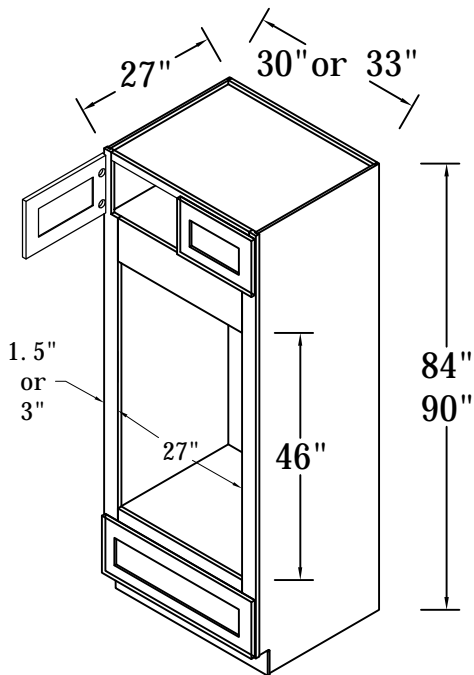

SIDE VIEW

Features:

1 Door

2 Adjustable Shelves

ITEM CODE	DIMENSIONS	WEIGHT
B09FHD	9Wx34-1/2Hx24D	

BASE CABINET (SINGLE DRAWER, SINGLE DOOR)

- Features:**
- 1 Door & 1 Drawer
 - 1 Adjustable Shelf

ITEM CODE	DIMENSIONS	WEIGHT
B09	9Wx34-1/2Hx24D	
B12	12Wx34-1/2Hx24D	
B15	15Wx34-1/2Hx24D	
B18	18Wx34-1/2Hx24D	
B21	21Wx34-1/2Hx24D	

ITEM CODE	DIMENSIONS	WEIGHT
BMC30	30Wx34.5Hx24D	

PANTRY TALL CABINET

ITEM CODE	DIMENSIONS	WEIGHT
WP182484	18Wx84Hx24D	
WP182490	18Wx90Hx24D	

Features:

- 2 Doors
- 2 Adjustable Top Shelves
- 2 Bottom Shelves

ITEM CODE	DIMENSIONS	WEIGHT
WP182496	18Wx96Hx24D	

Features:

- 2 Doors
- 3 Adjustable Top Shelves
- 2 Bottom Shelves

PANTRY TALL CABINET

ITEM CODE	DIMENSIONS	WEIGHT
WP242496	24Wx96Hx24D	
WP302496	30Wx96Hx24D	

Features:

- 4 Doors
- 3 Adjustable Top Shelves
- 2 Bottom Shelves

OVEN CABINET, DOUBLE DOORS ON UPPER

Features:

- 2 Doors On Upper
- 1 Large Open Shelf
- 1 Bottom Drawer

FRONT VIEW

SIDE VIEW

ITEM CODE	DIMENSIONS	WEIGHT
OC3084	30Wx84Hx27D	
OC3090	30Wx90Hx27D	
OC3384	33Wx84Hx27D	
OC3390	33Wx90Hx27D	