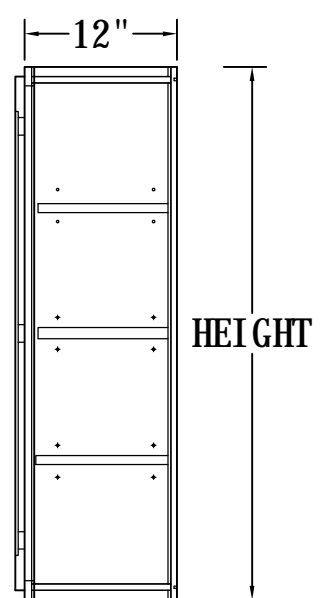

SIDE VIEW

Features:

1 Door

2 Adjustable Shelves

ITEM CODE	DIMENSIONS	WEIGHT
B09FHD	9Wx34-1/2Hx24D	

BASE CABINET (SINGLE DRAWER, SINGLE DOOR)

- Features:**
- 1 Door & 1 Drawer
 - 1 Adjustable Shelf

ITEM CODE	DIMENSIONS	WEIGHT
B09	9Wx34-1/2Hx24D	
B12	12Wx34-1/2Hx24D	
B15	15Wx34-1/2Hx24D	
B18	18Wx34-1/2Hx24D	
B21	21Wx34-1/2Hx24D	

WALL CABINET DOUBLE DOORS

FRONT VIEW

SIDE VIEW

Features:

- 2 Doors
- 2 Adjustable Shelves

ITEM CODE	DIMENSIONS	WEIGHT
W2430	24Wx30Hx12D	
W2730	27Wx30Hx12D	
W3030	30Wx30Hx12D	
W3330	33Wx30Hx12D	
W3630	36Wx30Hx12D	
W2436	24Wx36Hx12D	
W2736	27Wx36Hx12D	
W3036	30Wx36Hx12D	
W3336	33Wx36Hx12D	
W3636	36Wx36Hx12D	

WALL CABINET SINGLE DOOR

FRONT VIEW

SIDE VIEW

ITEM CODE	DIMENSIONS	WEIGHT
W0942	9Wx42Hx12D	
W1242	12Wx42Hx12D	
W1542	15Wx42Hx12D	
W1842	18Wx42Hx12D	
W2142	21Wx42Hx12D	

Features:

- 1 Door
- 3 Adjustable Shelves

WALL CABINET DOUBLE DOORS

FRONT VIEW

SIDE VIEW

ITEM CODE	DIMENSIONS	WEIGHT
W2442	24Wx42Hx12D	
W2742	27Wx42Hx12D	
W3042	30Wx42Hx12D	
W3342	33Wx42Hx12D	
W3642	36Wx42Hx12D	
W3942	39Wx42Hx12D	

Features:

- 2 Doors
- 3 Adjustable Shelves