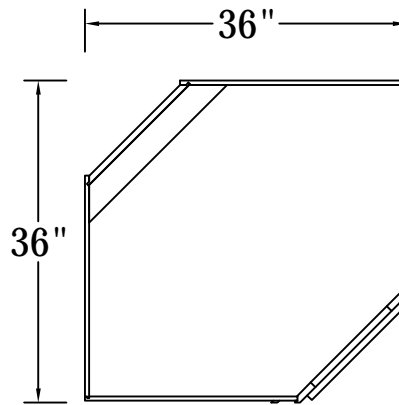

DRAWER BASE CABINET(3 DRAWERS)

FRONT VIEW

SIDE VIEW

Features:

- 1 Small Top Drawer
- 2 Large Bottom Drawers

ITEM CODE	DIMENSIONS	WEIGHT
3DB12	12Wx34- 1/2Hx24D	
3DB15	15Wx34- 1/2Hx24D	
3DB18	18Wx34- 1/2Hx24D	
3DB21	21Wx34- 1/2Hx24D	
3DB24	24Wx34- 1/2Hx24D	
3DB27	27Wx34- 1/2Hx24D	
3DB30	30Wx34- 1/2Hx24D	
3DB33	33Wx34- 1/2Hx24D	
3DB36	36Wx34- 1/2Hx24D	

BASE END SHELF CABINET

FRONT VIEW

SIDE VIEW

Features:

- 2 Fixed Shelves
- Matching Color Finish
- For Both L/R

ITEM CODE	DIMENSIONS	WEIGHT
BES09	9Wx34- 1/2Hx24D	

BASE LAZY SUSAN CORNER CABINET

ITEM CODE	DIMENSIONS	WEIGHT
CAR33	33Wx34-1/2Hx33D	

Features:

- 2 Wooden Baskets
- 1 Bi-Folding Door

ITEM CODE	DIMENSIONS	WEIGHT
CAR36	36Wx34-1/2Hx36D	

DIAGONAL CORNER SINK BASE 36"X36"

TOP VIEW

SIDE VIEW

Features :

- 1 Door
- 1 Dummy Drawer
- No Shelf

ITEM CODE	DIMENSIONS	WEIGHT
NCSB36	36Wx34.5Hx36D	

DIAGONAL CORNER SINK BASE 42"X42"

TOP VIEW

SIDE VIEW

Features :

- 2 Doors
- 1 Dummy Drawer
- No Shelf

ITEM CODE	DIMENSIONS	WEIGHT
NCSB42	42Wx34.5Hx42D	

FARMER SINK BASE CABINET