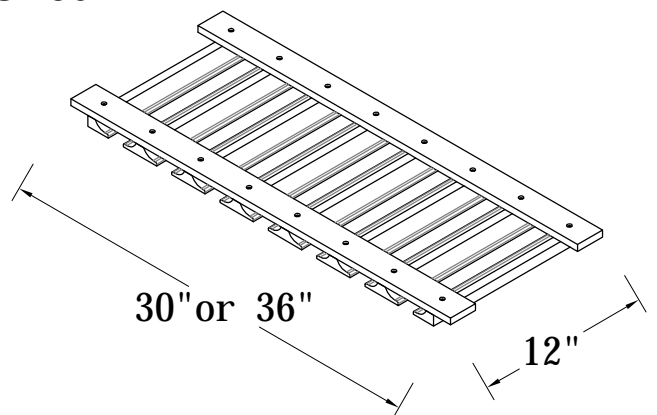

REP96

FLUTED POST

TP34 1/2

STEM WINE GLASS HOLDER

GR30

GR36

CORBEL
CORBEL-58

DECORATIVE BASE END PANEL
BDE24