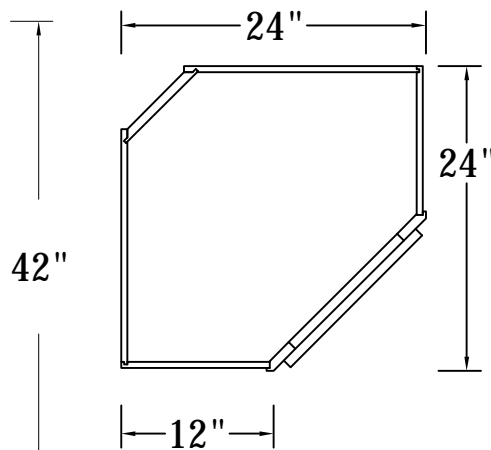

BASE CABINET (SPICE PULL BASE CABINETS)

FRONT VIEW

SIDE VIEW

Features:

3 Pull-Out Shelves

ITEM CODE	DIMENSIONS	WEIGHT
BPP09	9Wx34-1/2Hx24D	

BASE CABINET (SINGLE FULL-HEIGHT DOOR BASE)

FRONT VIEW

SIDE VIEW

Features:

1 Door

2 Adjustable Shelves

ITEM CODE	DIMENSIONS	WEIGHT
B09FHD	9Wx34-1/2Hx24D	

BASE CABINET (SINGLE DRAWER, SINGLE DOOR)

- Features:**
- 1 Door & 1 Drawer
 - 1 Adjustable Shelf

ITEM CODE	DIMENSIONS	WEIGHT
B09	9Wx34-1/2Hx24D	
B12	12Wx34-1/2Hx24D	
B15	15Wx34-1/2Hx24D	
B18	18Wx34-1/2Hx24D	
B21	21Wx34-1/2Hx24D	

Features :

2 Doors

No Adjustable Shelf

1 Open Shelf

Matching Color Finish

ITEM CODE	DIMENSIONS	WEIGHT
MWC3030	30Wx30Hx12D	
MWC3036	30Wx36Hx12D	
MWC3042	30Wx42Hx12D	

WALL DIAGONAL CABINET

TOP VIEW

SIDE VIEW

ITEM CODE	DIMENSIONS	WEIGHT
WDC2430	24Wx30Hx24D	
WDC2436	24Wx36Hx24D	

Features :

- 1 Door
- 2 Adjustable Shelves

WALL DIAGONAL CABINET, 42"H

TOP VIEW

SIDE VIEW

ITEM CODE	DIMENSIONS	WEIGHT
WDC2442	24Wx42Hx24D	