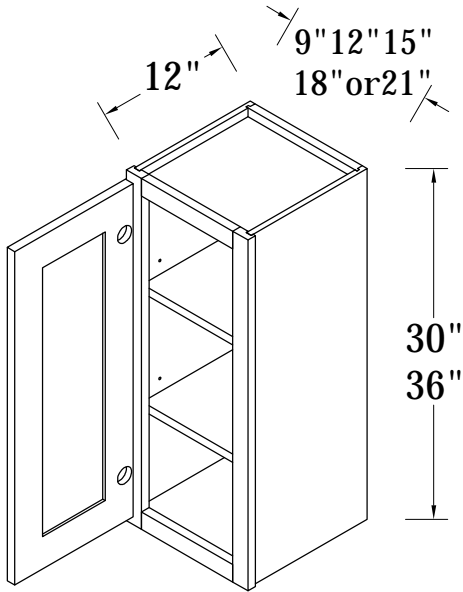

ITEM CODE	DIMENSIONS	WEIGHT
WP182496	18Wx96Hx24D	

Features:

- 2 Doors
- 3 Adjustable Top Shelves
- 2 Bottom Shelves

PANTRY TALL CABINET

ITEM CODE	DIMENSIONS	WEIGHT
WP242496	24Wx96Hx24D	
WP302496	30Wx96Hx24D	

OVEN CABINET, DOUBLE DOORS ON UPPER

Features:

- 2 Doors On Upper
- 1 Adjustable Shelf
- 1 Large Open Shelf
- 1 Bottom Drawer

FRONT VIEW

SIDE VIEW

ITEM CODE	DIMENSIONS	WEIGHT
OC3096	30Wx96Hx27D	
OC3396	33Wx96Hx27D	

WALL CABINET SINGLE DOOR

FRONT VIEW

SIDE VIEW

Features:

- 1 Door
- 2 Adjustable Shelves

ITEM CODE	DIMENSIONS	WEIGHT
W0930	9Wx30Hx12D	
W1230	12Wx30Hx12D	
W1530	15Wx30Hx12D	
W1830	18Wx30Hx12D	
W2130	21Wx30Hx12D	
W0936	9Wx36Hx12D	
W1236	12Wx36Hx12D	
W1536	15Wx36Hx12D	
W1836	18Wx36Hx12D	
W2136	21Wx36Hx12D	

WALL CABINET DOUBLE DOORS

FRONT VIEW

SIDE VIEW

Features:

- 2 Doors
- 2 Adjustable Shelves

ITEM CODE	DIMENSIONS	WEIGHT
W2430	24Wx30Hx12D	
W2730	27Wx30Hx12D	
W3030	30Wx30Hx12D	
W3330	33Wx30Hx12D	
W3630	36Wx30Hx12D	
W2436	24Wx36Hx12D	
W2736	27Wx36Hx12D	
W3036	30Wx36Hx12D	
W3336	33Wx36Hx12D	
W3636	36Wx36Hx12D	