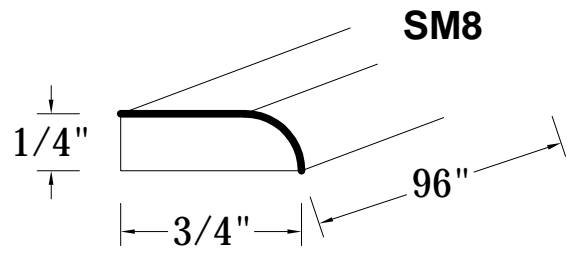

SCRIBE MOULDING