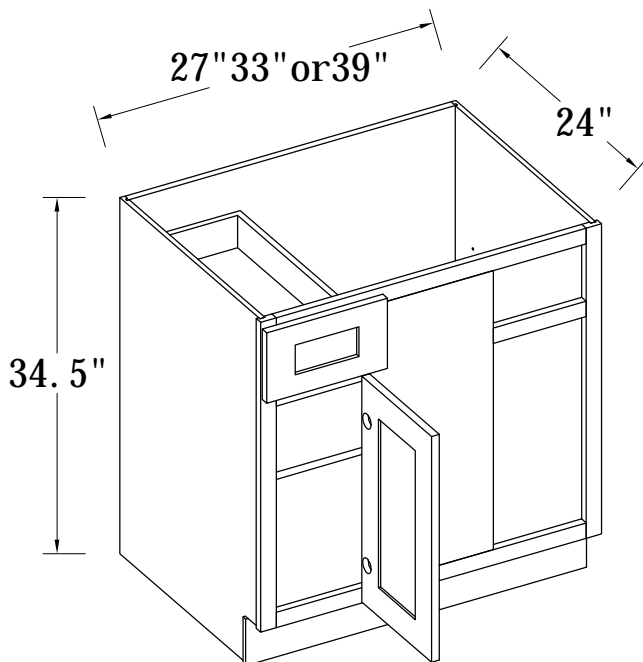

SIDE VIEW

Features:

1 Door

2 Adjustable Shelves

ITEM CODE	DIMENSIONS	WEIGHT
B09FHD	9Wx34-1/2Hx24D	

BASE CABINET (SINGLE DRAWER, SINGLE DOOR)

- Features:**
- 1 Door & 1 Drawer
 - 1 Adjustable Shelf

ITEM CODE	DIMENSIONS	WEIGHT
B09	9Wx34-1/2Hx24D	
B12	12Wx34-1/2Hx24D	
B15	15Wx34-1/2Hx24D	
B18	18Wx34-1/2Hx24D	
B21	21Wx34-1/2Hx24D	

Features:

- 2 Doors, 2 Drawers
- 1 Adjustable Shelf

ITEM CODE	DIMENSIONS	WEIGHT
B33	33Wx34- 1/2Hx24D	
B36	36Wx34- 1/2Hx24D	
B39	39Wx34- 1/2Hx24D	
B42	42Wx34- 1/2Hx24D	

SINK BASE CABINET

Features:

- 2 Doors
- 1 Dummy Drawers
- No Shelf

ITEM CODE	DIMENSIONS	WEIGHT
SB30	30Wx34- 1/2Hx24D	

SINK BASE CABINET (DOUBLE DRAWERS, DOUBLE DOORS)

FRONT VIEW

SIDE VIEW

Features :

- 2 Doors
- 2 Dummy Drawers
- No Shelf

ITEM CODE	DIMENSIONS	WEIGHT
SB33	33Wx34- 1/2Hx24D	
SB36	36Wx34- 1/2Hx24D	
SB39	39Wx34- 1/2Hx24D	
SB42	42Wx34- 1/2Hx24D	

BLIND BASE CORNER CABINET

FRONT VIEW

SIDE VIEW

Features :

- 1 Door/1 Drawer
- 1 Adjustable Shelf

ITEM CODE	DIMENSIONS	WEIGHT
BLB3639	27Wx34- 1/2Hx24D	
BLB3942	33Wx34- 1/2Hx24D	
BLB4245	39Wx34- 1/2Hx24D	

BLB3639 Install Range 34" - 42"
 BLB3942 Install Range 37" - 45"
 BLB4245 Install Range 39" - 48"