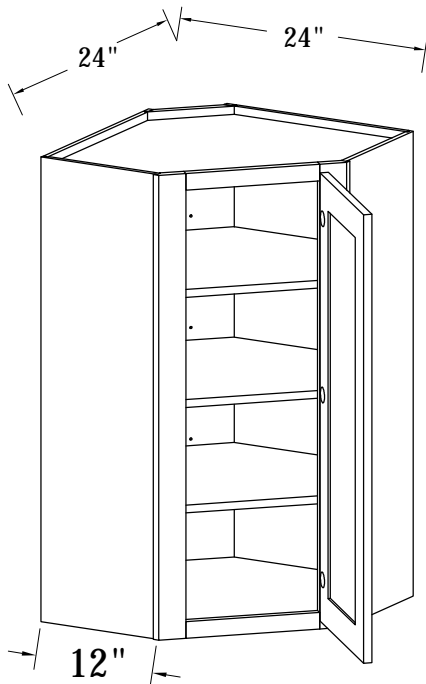

SIDE VIEW

Features:

1 Door

2 Adjustable Shelves

ITEM CODE	DIMENSIONS	WEIGHT
B09FHD	9Wx34-1/2Hx24D	

BASE CABINET (SINGLE DRAWER, SINGLE DOOR)

- Features:**
- 1 Door & 1 Drawer
 - 1 Adjustable Shelf

ITEM CODE	DIMENSIONS	WEIGHT
B09	9Wx34-1/2Hx24D	
B12	12Wx34-1/2Hx24D	
B15	15Wx34-1/2Hx24D	
B18	18Wx34-1/2Hx24D	
B21	21Wx34-1/2Hx24D	

Features :

2 Doors

No Adjustable Shelf

1 Open Shelf

Matching Color Finish

ITEM CODE	DIMENSIONS	WEIGHT
MWC3030	30Wx30Hx12D	
MWC3036	30Wx36Hx12D	
MWC3042	30Wx42Hx12D	

WALL DIAGONAL CABINET

TOP VIEW

SIDE VIEW

ITEM CODE	DIMENSIONS	WEIGHT
WDC2430	24Wx30Hx24D	
WDC2436	24Wx36Hx24D	

Features :

- 1 Door
- 2 Adjustable Shelves

WALL DIAGONAL CABINET, 42"H

TOP VIEW

SIDE VIEW

ITEM CODE	DIMENSIONS	WEIGHT
WDC2442	24Wx42Hx24D	

Features :

- 1 Door
- 3 Adjustable Shelves

WALL END SHELF, 30"H & 36"H

Features:

2 Fixed Shelves
For Both L/R
Matching Color Finish

TOP VIEW

SIDE VIEW

ITEM CODE	DIMENSIONS	WEIGHT
WES0930	9Wx30Hx12D	
WES0936	9Wx36Hx12D	