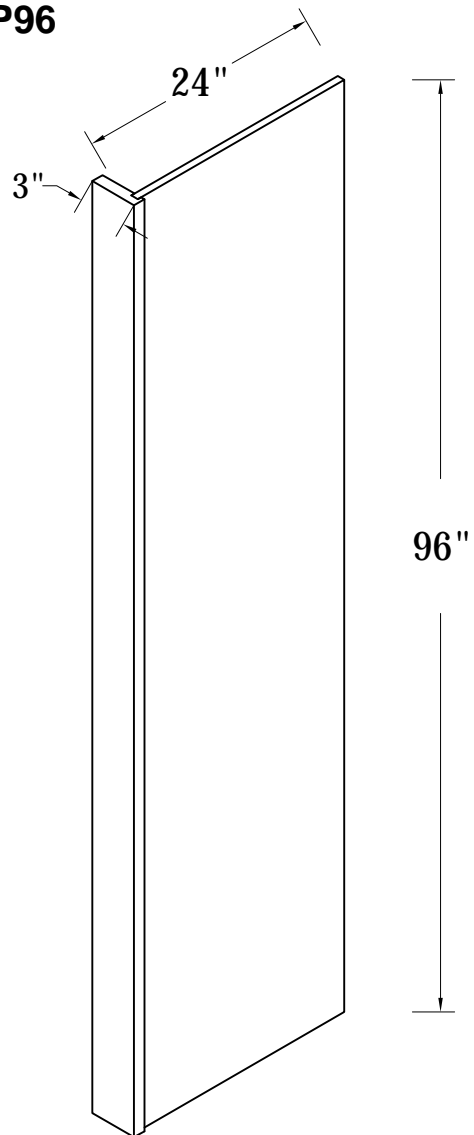

REFRIGERATOR END PANEL

REP96