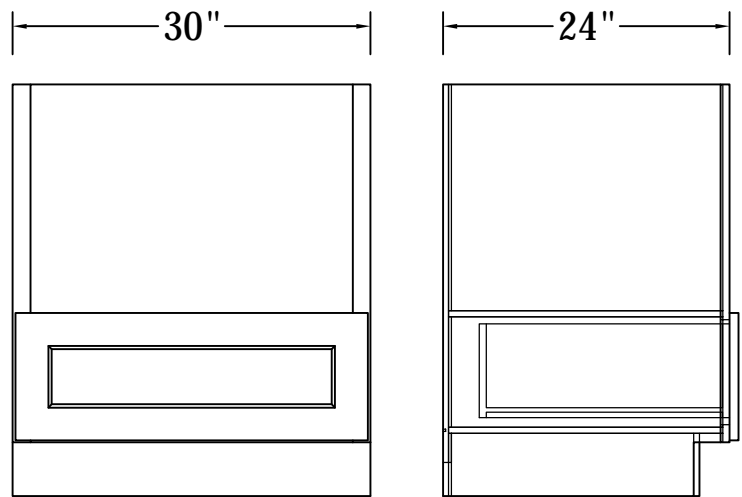

SIDE VIEW

Features:

1 Door

2 Adjustable Shelves

ITEM CODE	DIMENSIONS	WEIGHT
B09FHD	9Wx34-1/2Hx24D	

BASE CABINET (SINGLE DRAWER, SINGLE DOOR)

- Features:**
- 1 Door & 1 Drawer
 - 1 Adjustable Shelf

ITEM CODE	DIMENSIONS	WEIGHT
B09	9Wx34-1/2Hx24D	
B12	12Wx34-1/2Hx24D	
B15	15Wx34-1/2Hx24D	
B18	18Wx34-1/2Hx24D	
B21	21Wx34-1/2Hx24D	

ITEM CODE	DIMENSIONS	WEIGHT
NCSB36	36Wx34.5Hx36D	

DIAGONAL CORNER SINK BASE 42"X42"

TOP VIEW

SIDE VIEW

Features :

- 2 Doors
- 1 Dummy Drawer
- No Shelf

ITEM CODE	DIMENSIONS	WEIGHT
NCSB42	42Wx34.5Hx42D	

FARMER SINK BASE CABINET

- Features:**
 2 Door
 No Shelf

FRONT VIEW

SIDE VIEW

ITEM CODE	DIMENSIONS	WEIGHT
FSB36	36Wx34.5Hx24D	

BASE MICROWAVE CABINET

- Features:**
 1 Bottom Drawer

FRONT VIEW

SIDE VIEW

ITEM CODE	DIMENSIONS	WEIGHT
BMC30	30Wx34.5Hx24D	

PANTRY TALL CABINET

ITEM CODE	DIMENSIONS	WEIGHT
WP182484	18Wx84Hx24D	
WP182490	18Wx90Hx24D	

Features:

- 2 Doors
- 2 Adjustable Top Shelves
- 2 Bottom Shelves