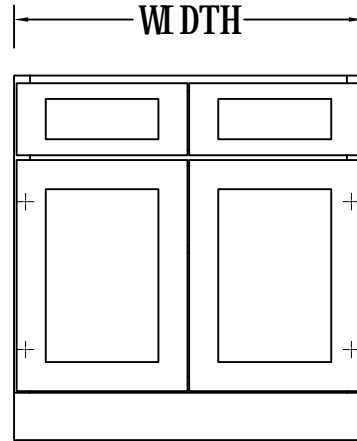

SIDE VIEW

Features:

1 Door

2 Adjustable Shelves

ITEM CODE	DIMENSIONS	WEIGHT
B09FHD	9Wx34-1/2Hx24D	

BASE CABINET (SINGLE DRAWER, SINGLE DOOR)

- Features:**
- 1 Door & 1 Drawer
 - 1 Adjustable Shelf

ITEM CODE	DIMENSIONS	WEIGHT
B09	9Wx34-1/2Hx24D	
B12	12Wx34-1/2Hx24D	
B15	15Wx34-1/2Hx24D	
B18	18Wx34-1/2Hx24D	
B21	21Wx34-1/2Hx24D	

BASE CABINET (SINGLE DRAWER, DOUBLE DOORS)

- Features:**
- 2 Doors & 1 Drawer
 - 1 Adjustable Shelf

ITEM CODE	DIMENSIONS	WEIGHT
B24	24Wx34-1/2Hx24D	
B27	27Wx34-1/2Hx24D	
B30	30Wx34-1/2Hx24D	

BASE CABINET (DOUBLE DRAWERS, DOUBLE DOORS)

Features:

- 2 Doors, 2 Drawers
- 1 Adjustable Shelf

ITEM CODE	DIMENSIONS	WEIGHT
B33	33Wx34- 1/2Hx24D	
B36	36Wx34- 1/2Hx24D	
B39	39Wx34- 1/2Hx24D	
B42	42Wx34- 1/2Hx24D	

SINK BASE CABINET

Features:

- 2 Doors
- 1 Dummy Drawers
- No Shelf

ITEM CODE	DIMENSIONS	WEIGHT
SB30	30Wx34- 1/2Hx24D	

SINK BASE CABINET (DOUBLE DRAWERS, DOUBLE DOORS)

FRONT VIEW

SIDE VIEW

Features :

- 2 Doors
- 2 Dummy Drawers
- No Shelf

ITEM CODE	DIMENSIONS	WEIGHT
SB33	33Wx34- 1/2Hx24D	
SB36	36Wx34- 1/2Hx24D	
SB39	39Wx34- 1/2Hx24D	
SB42	42Wx34- 1/2Hx24D	