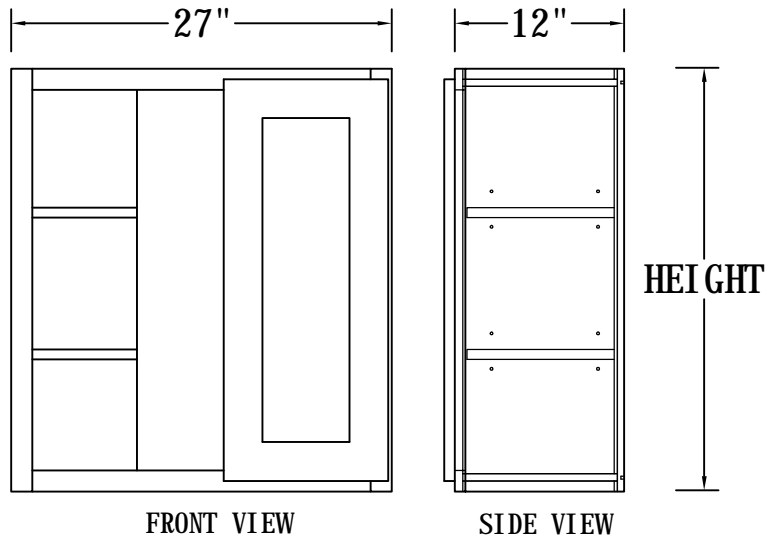

SIDE VIEW

Features:

1 Door

2 Adjustable Shelves

ITEM CODE	DIMENSIONS	WEIGHT
B09FHD	9Wx34-1/2Hx24D	

BASE CABINET (SINGLE DRAWER, SINGLE DOOR)

- Features:**
- 1 Door & 1 Drawer
 - 1 Adjustable Shelf

ITEM CODE	DIMENSIONS	WEIGHT
B09	9Wx34-1/2Hx24D	
B12	12Wx34-1/2Hx24D	
B15	15Wx34-1/2Hx24D	
B18	18Wx34-1/2Hx24D	
B21	21Wx34-1/2Hx24D	

WALL CABINET SINGLE DOOR

FRONT VIEW

SIDE VIEW

ITEM CODE	DIMENSIONS	WEIGHT
W0942	9Wx42Hx12D	
W1242	12Wx42Hx12D	
W1542	15Wx42Hx12D	
W1842	18Wx42Hx12D	
W2142	21Wx42Hx12D	

Features:

- 1 Door
- 3 Adjustable Shelves

WALL CABINET DOUBLE DOORS

FRONT VIEW

SIDE VIEW

ITEM CODE	DIMENSIONS	WEIGHT
W2442	24Wx42Hx12D	
W2742	27Wx42Hx12D	
W3042	30Wx42Hx12D	
W3342	33Wx42Hx12D	
W3642	36Wx42Hx12D	
W3942	39Wx42Hx12D	

Features:

- 2 Doors
- 3 Adjustable Shelves

WALL BLIND CORNER CABINET

ITEM CODE	DIMENSIONS	WEIGHT
BLW2730	27Wx30Hx12D	
BLW2736	27Wx36Hx12D	

Features:

- 1 Door
- 2 Adjustable Shelves
- For Both L/R

BLW2730 Install Range 33"-40"

BLW2736 Install Range 33"-40"