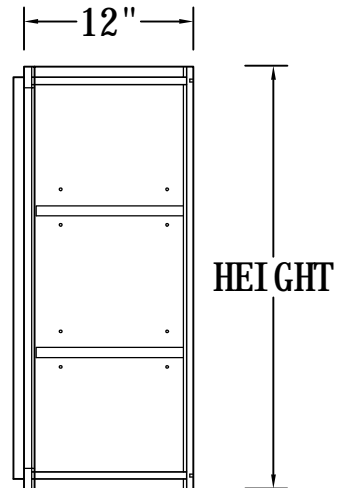

SIDE VIEW

Features:

1 Door

2 Adjustable Shelves

ITEM CODE	DIMENSIONS	WEIGHT
B09FHD	9Wx34-1/2Hx24D	

BASE CABINET (SINGLE DRAWER, SINGLE DOOR)

- Features:**
- 1 Door & 1 Drawer
 - 1 Adjustable Shelf

ITEM CODE	DIMENSIONS	WEIGHT
B09	9Wx34-1/2Hx24D	
B12	12Wx34-1/2Hx24D	
B15	15Wx34-1/2Hx24D	
B18	18Wx34-1/2Hx24D	
B21	21Wx34-1/2Hx24D	

ITEM CODE	DIMENSIONS	WEIGHT
BMC30	30Wx34.5Hx24D	

PANTRY TALL CABINET

ITEM CODE	DIMENSIONS	WEIGHT
WP182484	18Wx84Hx24D	
WP182490	18Wx90Hx24D	

Features:

- 2 Doors
- 2 Adjustable Top Shelves
- 2 Bottom Shelves

WALL CABINET SINGLE DOOR

FRONT VIEW

SIDE VIEW

Features:

- 1 Door
- 2 Adjustable Shelves

ITEM CODE	DIMENSIONS	WEIGHT
W0930	9Wx30Hx12D	
W1230	12Wx30Hx12D	
W1530	15Wx30Hx12D	
W1830	18Wx30Hx12D	
W2130	21Wx30Hx12D	
W0936	9Wx36Hx12D	
W1236	12Wx36Hx12D	
W1536	15Wx36Hx12D	
W1836	18Wx36Hx12D	
W2136	21Wx36Hx12D	

WALL CABINET DOUBLE DOORS

FRONT VIEW

SIDE VIEW

Features:

- 2 Doors
- 2 Adjustable Shelves

ITEM CODE	DIMENSIONS	WEIGHT
W2430	24Wx30Hx12D	
W2730	27Wx30Hx12D	
W3030	30Wx30Hx12D	
W3330	33Wx30Hx12D	
W3630	36Wx30Hx12D	
W2436	24Wx36Hx12D	
W2736	27Wx36Hx12D	
W3036	30Wx36Hx12D	
W3336	33Wx36Hx12D	
W3636	36Wx36Hx12D	