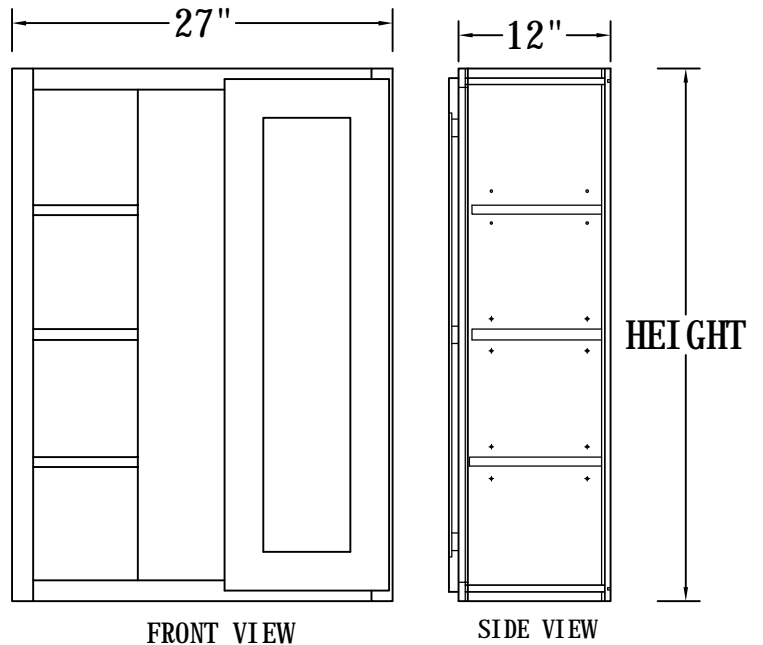

BASE CABINET (SPICE PULL BASE CABINETS)

FRONT VIEW

SIDE VIEW

Features:

3 Pull-Out Shelves

ITEM CODE	DIMENSIONS	WEIGHT
BPP09	9Wx34-1/2Hx24D	

BASE CABINET (SINGLE FULL-HEIGHT DOOR BASE)

FRONT VIEW

SIDE VIEW

Features:

1 Door

2 Adjustable Shelves

ITEM CODE	DIMENSIONS	WEIGHT
B09FHD	9Wx34-1/2Hx24D	

BASE CABINET (SINGLE DRAWER, SINGLE DOOR)

- Features:**
- 1 Door & 1 Drawer
 - 1 Adjustable Shelf

ITEM CODE	DIMENSIONS	WEIGHT
B09	9Wx34-1/2Hx24D	
B12	12Wx34-1/2Hx24D	
B15	15Wx34-1/2Hx24D	
B18	18Wx34-1/2Hx24D	
B21	21Wx34-1/2Hx24D	

WALL BLIND CORNER CABINET

ITEM CODE	DIMENSIONS	WEIGHT
BLW2730	27Wx30Hx12D	
BLW2736	27Wx36Hx12D	

Features:

- 1 Door
- 2 Adjustable Shelves
- For Both L/R

BLW2730 Install Range 33"-40"

BLW2736 Install Range 33"-40"

WALL BLIND CORNER CABINET

ITEM CODE	DIMENSIONS	WEIGHT
BLW2742	27Wx42Hx12D	

Features:

- 1 Door, 3 Adjustable Shelves
- For Both L/R

BLW2742 Install Range 33"-40"

WALL CABINET DOUBLE DOORS

ITEM CODE	DIMENSIONS	WEIGHT
W3012	30Wx12Hx12D	
W3312	33Wx12Hx12D	
W3612	36Wx12Hx12D	
W3912	39Wx12Hx12D	
W3015	30Wx15Hx12D	
W3315	33Wx15Hx12D	
W3615	36Wx15Hx12D	
W3915	39Wx15Hx12D	
W3018	30Wx18Hx12D	
W3318	33Wx18Hx12D	
W3618	36Wx18Hx12D	
W3918	39Wx18Hx12D	