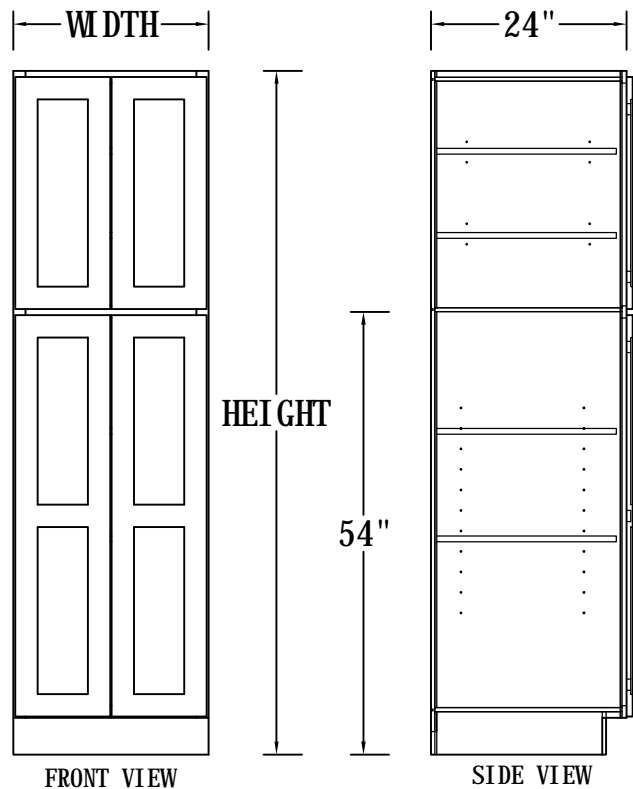

PANTRY TALL CABINET

ITEM CODE	DIMENSIONS	WEIGHT
WP242484	24Wx84Hx24D	
WP242490	24Wx90Hx24D	
WP302484	30Wx84Hx24D	
WP302490	30Wx90Hx24D	

Features:

- 4 Doors
- 2 Adjustable Top Shelves
- 2 Bottom Shelves