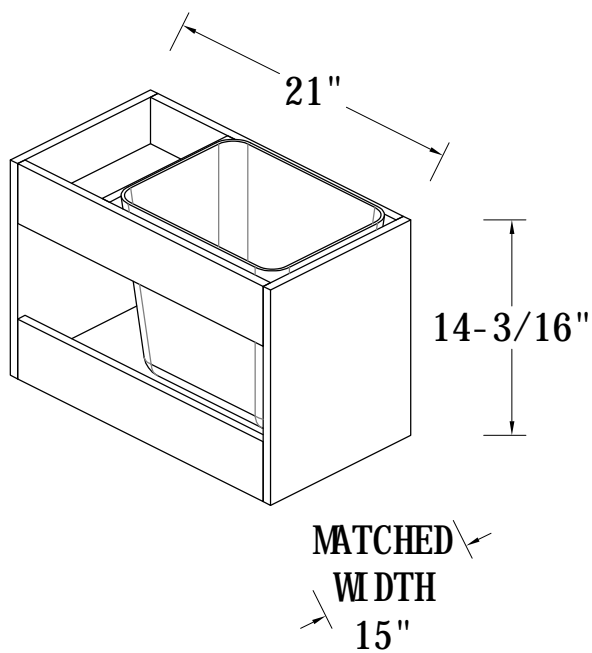

WASTE BIN 15"W

WB15

NATURAL COLOR
1 PC Rubbish Bin