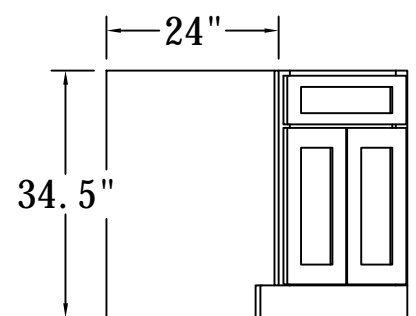

BASE END SHELF CABINET

FRONT VIEW

SIDE VIEW

Features:

- 2 Fixed Shelves
- Matching Color Finish
- For Both L/R

ITEM CODE	DIMENSIONS	WEIGHT
BES09	9Wx34- 1/2Hx24D	

BASE LAZY SUSAN CORNER CABINET

ITEM CODE	DIMENSIONS	WEIGHT
CAR33	33Wx34-1/2Hx33D	

Features:

- 2 Wooden Baskets
- 1 Bi-Folding Door

ITEM CODE	DIMENSIONS	WEIGHT
CAR36	36Wx34-1/2Hx36D	

DIAGONAL CORNER SINK BASE 36"X36"

TOP VIEW

SIDE VIEW

Features :

- 1 Door
- 1 Dummy Drawer
- No Shelf

ITEM CODE	DIMENSIONS	WEIGHT
NCSB36	36Wx34.5Hx36D	

DIAGONAL CORNER SINK BASE 42"X42"

TOP VIEW

SIDE VIEW

Features :

- 2 Doors
- 1 Dummy Drawer
- No Shelf

ITEM CODE	DIMENSIONS	WEIGHT
NCSB42	42Wx34.5Hx42D	

FARMER SINK BASE CABINET

ITEM CODE	DIMENSIONS	WEIGHT
BMC30	30Wx34.5Hx24D	

PANTRY TALL CABINET

ITEM CODE	DIMENSIONS	WEIGHT
WP182484	18Wx84Hx24D	
WP182490	18Wx90Hx24D	

Features:

- 2 Doors
- 2 Adjustable Top Shelves
- 2 Bottom Shelves