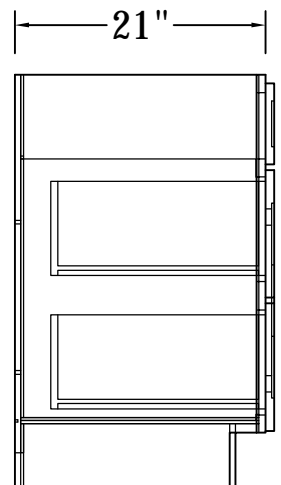

SIDE VIEW

ITEM CODE	DIMENSIONS	WEIGHT
WDC2430	24Wx30Hx24D	
WDC2436	24Wx36Hx24D	

Features :

- 1 Door
- 2 Adjustable Shelves

WALL DIAGONAL CABINET, 42"H

TOP VIEW

SIDE VIEW

ITEM CODE	DIMENSIONS	WEIGHT
WDC2442	24Wx42Hx24D	

ITEM CODE	DIMENSIONS	WEIGHT
VSD3021H-L	30Wx34.5Hx21D	

Features:

1 Door

1 Dummy Drawer On Top

2 Drawers On Side/No Shelf

VSD3021H-L Drawers On Left

FRONT VIEW

SIDE VIEW

ITEM CODE	DIMENSIONS	WEIGHT
VSD3021H-R	30Wx34.5Hx21D	

VANITY SINK DRAWER BASE CABINET

FRONT VIEW

SIDE VIEW

ITEM CODE	DIMENSIONS	WEIGHT
VSD3621H-L	36Wx34.5Hx21D	
VSD4221H-L	42Wx34.5Hx21D	

FRONT VIEW

SIDE VIEW

ITEM CODE	DIMENSIONS	WEIGHT
VSD3621H-R	36Wx34.5Hx21D	
VSD4221H-R	42Wx34.5Hx21D	

Features:

- 2 Doors
- 1 Dummy Drawer On Top
- 2 Drawers On Side/No Shelf
- VSD3621H-L Drawers On Left

VSD3621H-L
VSD3621H-R
VSD4221H-L
VSD4221H-R