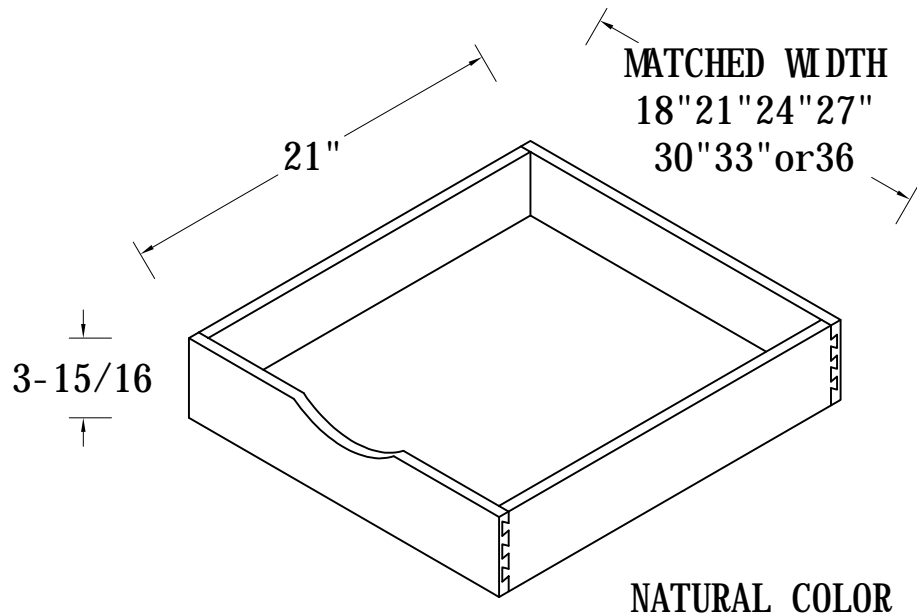

ROLL OUT DRAWER FOR BASE AND PANTRY

- RD18
- RD21
- RD24
- RD27
- RD30
- RD33
- RD36