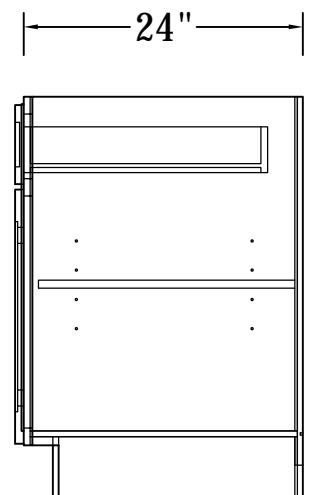

SIDE VIEW

Features:

1 Door

2 Adjustable Shelves

ITEM CODE	DIMENSIONS	WEIGHT
B09FHD	9Wx34-1/2Hx24D	

BASE CABINET (SINGLE DRAWER, SINGLE DOOR)

- Features:**
- 1 Door & 1 Drawer
 - 1 Adjustable Shelf

ITEM CODE	DIMENSIONS	WEIGHT
B09	9Wx34-1/2Hx24D	
B12	12Wx34-1/2Hx24D	
B15	15Wx34-1/2Hx24D	
B18	18Wx34-1/2Hx24D	
B21	21Wx34-1/2Hx24D	

Features:

- 2 Doors, 2 Drawers
- 1 Adjustable Shelf

ITEM CODE	DIMENSIONS	WEIGHT
B33	33Wx34- 1/2Hx24D	
B36	36Wx34- 1/2Hx24D	
B39	39Wx34- 1/2Hx24D	
B42	42Wx34- 1/2Hx24D	

SINK BASE CABINET

Features:

- 2 Doors
- 1 Dummy Drawers
- No Shelf

ITEM CODE	DIMENSIONS	WEIGHT
SB30	30Wx34- 1/2Hx24D	

SINK BASE CABINET (DOUBLE DRAWERS, DOUBLE DOORS)

FRONT VIEW

SIDE VIEW

Features :

- 2 Doors
- 2 Dummy Drawers
- No Shelf

ITEM CODE	DIMENSIONS	WEIGHT
SB33	33Wx34- 1/2Hx24D	
SB36	36Wx34- 1/2Hx24D	
SB39	39Wx34- 1/2Hx24D	
SB42	42Wx34- 1/2Hx24D	

BLIND BASE CORNER CABINET

FRONT VIEW

SIDE VIEW

Features :

- 1 Door/1 Drawer
- 1 Adjustable Shelf

ITEM CODE	DIMENSIONS	WEIGHT
BLB3639	27Wx34- 1/2Hx24D	
BLB3942	33Wx34- 1/2Hx24D	
BLB4245	39Wx34- 1/2Hx24D	

BLB3639 Install Range 34" - 42"
 BLB3942 Install Range 37" - 45"
 BLB4245 Install Range 39" - 48"