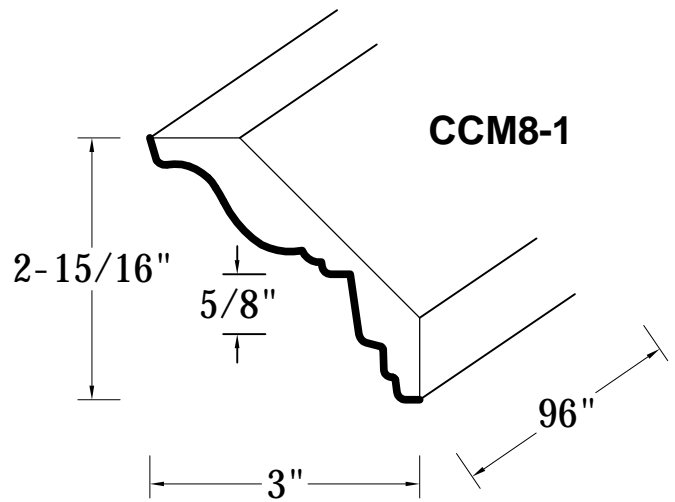

CROWN MOULDING