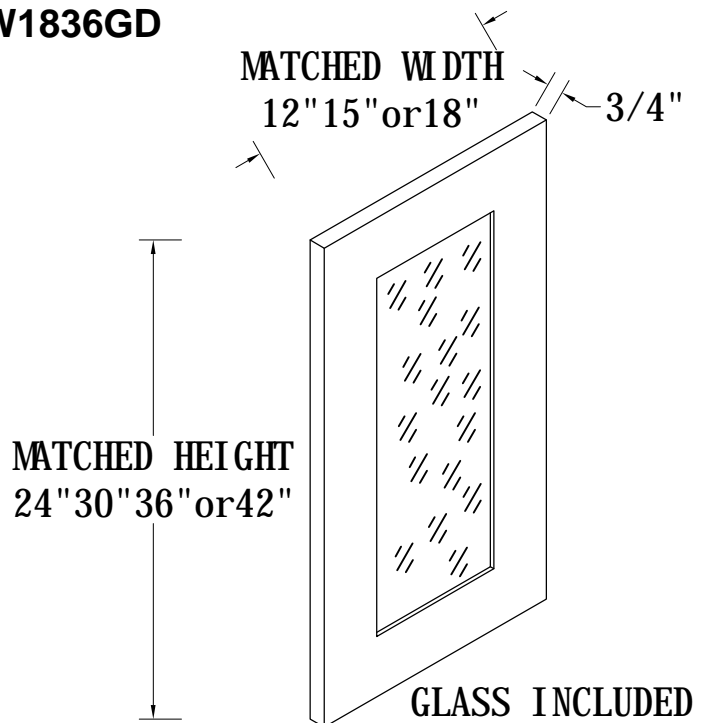

GLASS DOOR

W3024GD W1242GD
W1230GD W1542GD
W1530GD W1842GD
W1830GD WDC2430GD
W1236GD WDC2436GD
W1536GD WDC2442GD
W1836GD