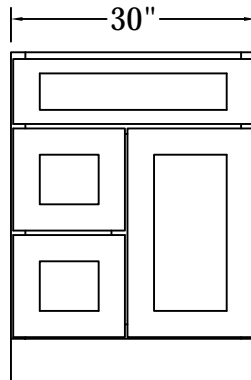

SIDE VIEW

Features:

1 Door

2 Adjustable Shelves

ITEM CODE	DIMENSIONS	WEIGHT
B09FHD	9Wx34-1/2Hx24D	

BASE CABINET (SINGLE DRAWER, SINGLE DOOR)

- Features:**
- 1 Door & 1 Drawer
 - 1 Adjustable Shelf

ITEM CODE	DIMENSIONS	WEIGHT
B09	9Wx34-1/2Hx24D	
B12	12Wx34-1/2Hx24D	
B15	15Wx34-1/2Hx24D	
B18	18Wx34-1/2Hx24D	
B21	21Wx34-1/2Hx24D	

BASE END SHELF CABINET

FRONT VIEW

SIDE VIEW

Features:

- 2 Fixed Shelves
- Matching Color Finish
- For Both L/R

ITEM CODE	DIMENSIONS	WEIGHT
BES09	9Wx34- 1/2Hx24D	

BASE LAZY SUSAN CORNER CABINET

ITEM CODE	DIMENSIONS	WEIGHT
CAR33	33Wx34-1/2Hx33D	

Features:

- 1 Small Top Drawer
- 2 Large Bottom Drawers

VANITY SINK BASE CABINET

Features:

2 Doors

1 Dummy Drawer

No Shelf

FRONT VIEW

SIDE VIEW

ITEM CODE	DIMENSIONS	WEIGHT
V2421H	24Wx34-1/2Hx21D	
V2721H	27Wx34-1/2Hx21D	
V3021H	30Wx34-1/2Hx21D	
V3321H	33Wx34-1/2Hx21D	
V3621H	36Wx34-1/2Hx21D	

VANITY SINK DRAWER BASE CABINET

FRONT VIEW

SIDE VIEW