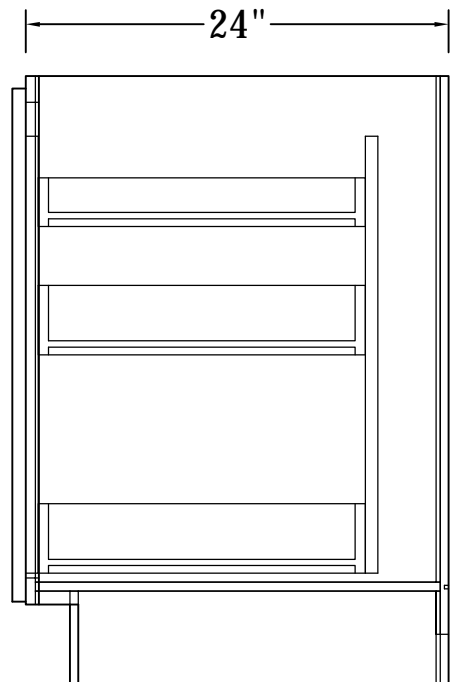

BASE CABINET (SPICE PULL BASE CABINETS)

FRONT VIEW

SIDE VIEW

Features:

3 Pull-Out Shelves

ITEM CODE	DIMENSIONS	WEIGHT
BPP09	9Wx34-1/2Hx24D	

BASE CABINET (SINGLE FULL-HEIGHT DOOR BASE)

FRONT VIEW

SIDE VIEW

Features:

1 Door

2 Adjustable Shelves

ITEM CODE	DIMENSIONS	WEIGHT
B09FHD	9Wx34-1/2Hx24D	

BASE CABINET (SINGLE DRAWER, SINGLE DOOR)

- Features:**
- 1 Door & 1 Drawer
 - 1 Adjustable Shelf

ITEM CODE	DIMENSIONS	WEIGHT
B09	9Wx34-1/2Hx24D	
B12	12Wx34-1/2Hx24D	
B15	15Wx34-1/2Hx24D	
B18	18Wx34-1/2Hx24D	
B21	21Wx34-1/2Hx24D	

BASE CABINET (SINGLE DRAWER, DOUBLE DOORS)

- Features:**
- 2 Doors & 1 Drawer
 - 1 Adjustable Shelf

ITEM CODE	DIMENSIONS	WEIGHT
B24	24Wx34-1/2Hx24D	
B27	27Wx34-1/2Hx24D	
B30	30Wx34-1/2Hx24D	

BASE CABINET (DOUBLE DRAWERS, DOUBLE DOORS)

SIDE VIEW

ITEM CODE	DIMENSIONS	WEIGHT
WDC2430	24Wx30Hx24D	
WDC2436	24Wx36Hx24D	

Features :

- 1 Door
- 2 Adjustable Shelves

WALL DIAGONAL CABINET, 42"H

TOP VIEW

SIDE VIEW

ITEM CODE	DIMENSIONS	WEIGHT
WDC2442	24Wx42Hx24D	