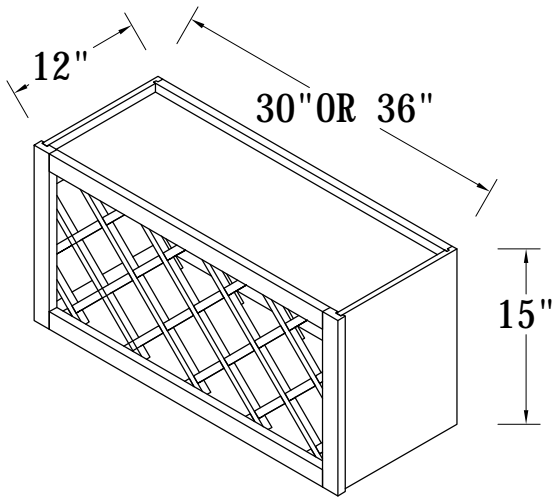

SIDE VIEW

ITEM CODE	DIMENSIONS	WEIGHT
WDC2430	24Wx30Hx24D	
WDC2436	24Wx36Hx24D	

Features :

- 1 Door
- 2 Adjustable Shelves

WALL DIAGONAL CABINET, 42"H

TOP VIEW

SIDE VIEW

ITEM CODE	DIMENSIONS	WEIGHT
WDC2442	24Wx42Hx24D	

Features :

- 1 Door
- 3 Adjustable Shelves

WALL END SHELF, 30"H & 36"H

Features:

2 Fixed Shelves
For Both L/R
Matching Color Finish

TOP VIEW

SIDE VIEW

ITEM CODE	DIMENSIONS	WEIGHT
WES0930	9Wx30Hx12D	
WES0936	9Wx36Hx12D	

WALL END SHELF, 42"H

TOP VIEW

SIDE VIEW

Features:

3 Fixed Shelves
For Both L/R
Matching Color Finish

ITEM CODE	DIMENSIONS	WEIGHT
WES0942	9Wx42Hx12D	

WINE RACK WALL CABINET

Features :