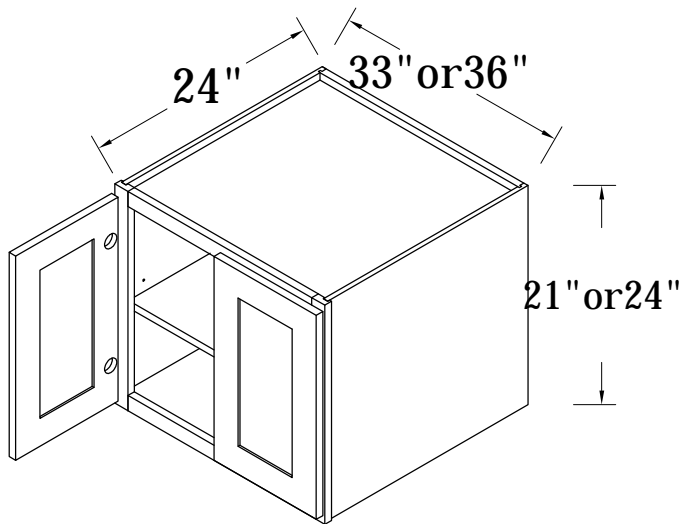

REFRIGERATOR WALL CABINET DOUBLE DOORS

Features :
2 Doors
1 Adjustable Shelf