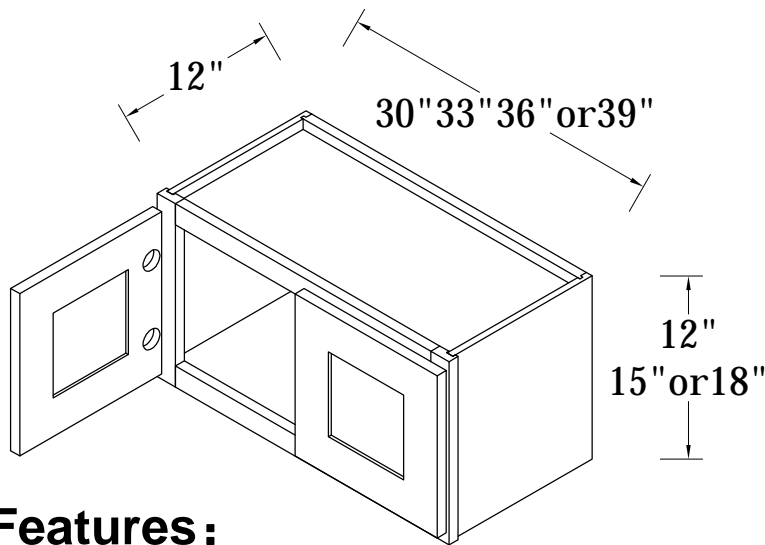

BASE CABINET (SPICE PULL BASE CABINETS)

FRONT VIEW

SIDE VIEW

Features:

3 Pull-Out Shelves

ITEM CODE	DIMENSIONS	WEIGHT
BPP09	9Wx34-1/2Hx24D	

BASE CABINET (SINGLE FULL-HEIGHT DOOR BASE)

FRONT VIEW

SIDE VIEW

Features:

1 Door

2 Adjustable Shelves

ITEM CODE	DIMENSIONS	WEIGHT
B09FHD	9Wx34-1/2Hx24D	

BASE CABINET (SINGLE DRAWER, SINGLE DOOR)

- Features:**
- 1 Door & 1 Drawer
 - 1 Adjustable Shelf

ITEM CODE	DIMENSIONS	WEIGHT
B09	9Wx34-1/2Hx24D	
B12	12Wx34-1/2Hx24D	
B15	15Wx34-1/2Hx24D	
B18	18Wx34-1/2Hx24D	
B21	21Wx34-1/2Hx24D	

WALL BLIND CORNER CABINET

ITEM CODE	DIMENSIONS	WEIGHT
BLW2730	27Wx30Hx12D	
BLW2736	27Wx36Hx12D	

Features:

- 1 Door
- 2 Adjustable Shelves
- For Both L/R

BLW2730 Install Range 33"-40"

BLW2736 Install Range 33"-40"

WALL BLIND CORNER CABINET

ITEM CODE	DIMENSIONS	WEIGHT
BLW2742	27Wx42Hx12D	

Features:

- 1 Door, 3 Adjustable Shelves
- For Both L/R

BLW2742 Install Range 33"-40"

WALL CABINET DOUBLE DOORS

ITEM CODE	DIMENSIONS	WEIGHT
W3012	30Wx12Hx12D	
W3312	33Wx12Hx12D	
W3612	36Wx12Hx12D	
W3912	39Wx12Hx12D	
W3015	30Wx15Hx12D	
W3315	33Wx15Hx12D	
W3615	36Wx15Hx12D	
W3915	39Wx15Hx12D	
W3018	30Wx18Hx12D	
W3318	33Wx18Hx12D	
W3618	36Wx18Hx12D	
W3918	39Wx18Hx12D	