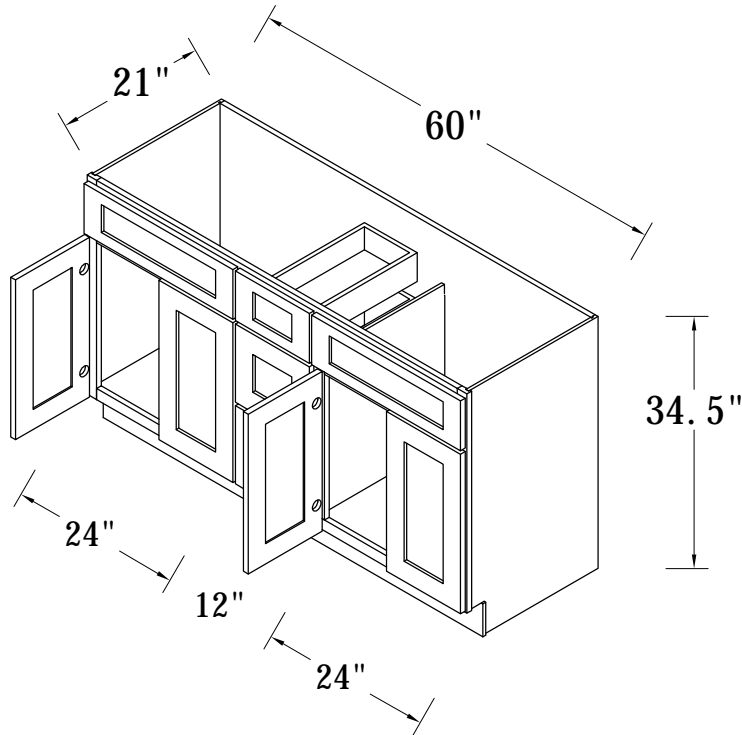

VANITY SINK DRAWER BASE COMBO

Features:

- 4 Doors On Bottom Sides
- 2 Dummy Drawers On Top Sides
- 3 Drawers In Middle/No Shelf
  (1 Small Top Drawer/2 Large Bottom Drawers)