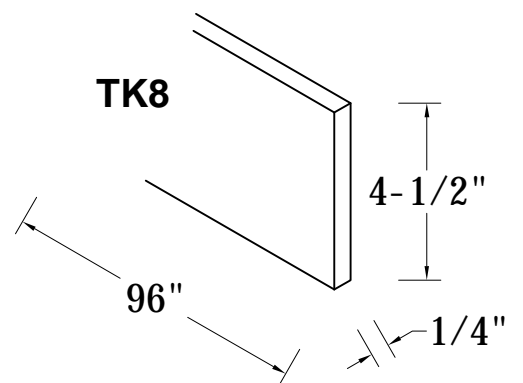

TOTEMIC BASE BOARD