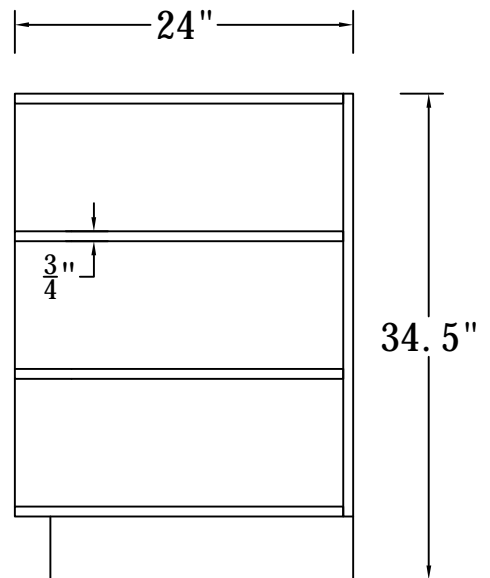

SIDE VIEW

Features:

1 Door

2 Adjustable Shelves

ITEM CODE	DIMENSIONS	WEIGHT
B09FHD	9Wx34-1/2Hx24D	

BASE CABINET (SINGLE DRAWER, SINGLE DOOR)

- Features:**
- 1 Door & 1 Drawer
 - 1 Adjustable Shelf

ITEM CODE	DIMENSIONS	WEIGHT
B09	9Wx34-1/2Hx24D	
B12	12Wx34-1/2Hx24D	
B15	15Wx34-1/2Hx24D	
B18	18Wx34-1/2Hx24D	
B21	21Wx34-1/2Hx24D	

DRAWER BASE CABINET(3 DRAWERS)

FRONT VIEW

SIDE VIEW

Features:

- 1 Small Top Drawer
- 2 Large Bottom Drawers

ITEM CODE	DIMENSIONS	WEIGHT
3DB12	12Wx34- 1/2Hx24D	
3DB15	15Wx34- 1/2Hx24D	
3DB18	18Wx34- 1/2Hx24D	
3DB21	21Wx34- 1/2Hx24D	
3DB24	24Wx34- 1/2Hx24D	
3DB27	27Wx34- 1/2Hx24D	
3DB30	30Wx34- 1/2Hx24D	
3DB33	33Wx34- 1/2Hx24D	
3DB36	36Wx34- 1/2Hx24D	

BASE END SHELF CABINET

FRONT VIEW

SIDE VIEW

Features:

- 2 Fixed Shelves
- Matching Color Finish
- For Both L/R

ITEM CODE	DIMENSIONS	WEIGHT
BES09	9Wx34- 1/2Hx24D	

BASE LAZY SUSAN CORNER CABINET

ITEM CODE	DIMENSIONS	WEIGHT
CAR33	33Wx34-1/2Hx33D	

Features:

- 2 Wooden Baskets
- 1 Bi-Folding Door

ITEM CODE	DIMENSIONS	WEIGHT
CAR36	36Wx34-1/2Hx36D	

DIAGONAL CORNER SINK BASE 36"X36"

TOP VIEW

SIDE VIEW

Features :

- 1 Door
- 1 Dummy Drawer
- No Shelf