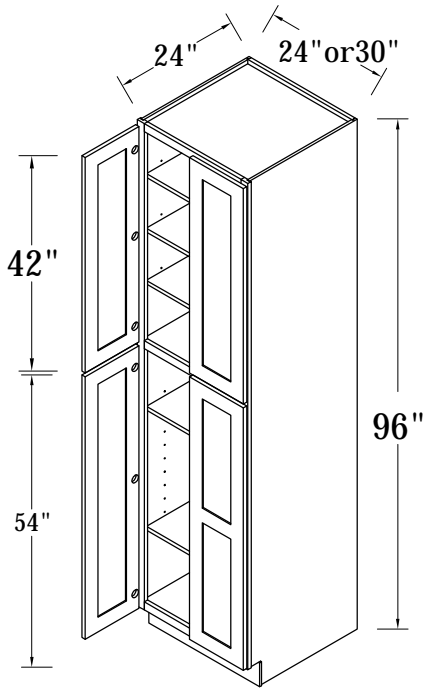

SIDE VIEW

Features:

1 Door

2 Adjustable Shelves

ITEM CODE	DIMENSIONS	WEIGHT
B09FHD	9Wx34-1/2Hx24D	

BASE CABINET (SINGLE DRAWER, SINGLE DOOR)

- Features:**
- 1 Door & 1 Drawer
 - 1 Adjustable Shelf

ITEM CODE	DIMENSIONS	WEIGHT
B09	9Wx34-1/2Hx24D	
B12	12Wx34-1/2Hx24D	
B15	15Wx34-1/2Hx24D	
B18	18Wx34-1/2Hx24D	
B21	21Wx34-1/2Hx24D	

ITEM CODE	DIMENSIONS	WEIGHT
BMC30	30Wx34.5Hx24D	

PANTRY TALL CABINET

ITEM CODE	DIMENSIONS	WEIGHT
WP182484	18Wx84Hx24D	
WP182490	18Wx90Hx24D	

Features:

- 2 Doors
- 2 Adjustable Top Shelves
- 2 Bottom Shelves

PANTRY TALL CABINET

ITEM CODE	DIMENSIONS	WEIGHT
WP242484	24Wx84Hx24D	
WP242490	24Wx90Hx24D	
WP302484	30Wx84Hx24D	
WP302490	30Wx90Hx24D	

Features:

- 4 Doors
- 2 Adjustable Top Shelves
- 2 Bottom Shelves

PANTRY TALL CABINET

ITEM CODE	DIMENSIONS	WEIGHT
WP182496	18Wx96Hx24D	

Features:

- 2 Doors
- 3 Adjustable Top Shelves
- 2 Bottom Shelves

PANTRY TALL CABINET

ITEM CODE	DIMENSIONS	WEIGHT
WP242496	24Wx96Hx24D	
WP302496	30Wx96Hx24D	