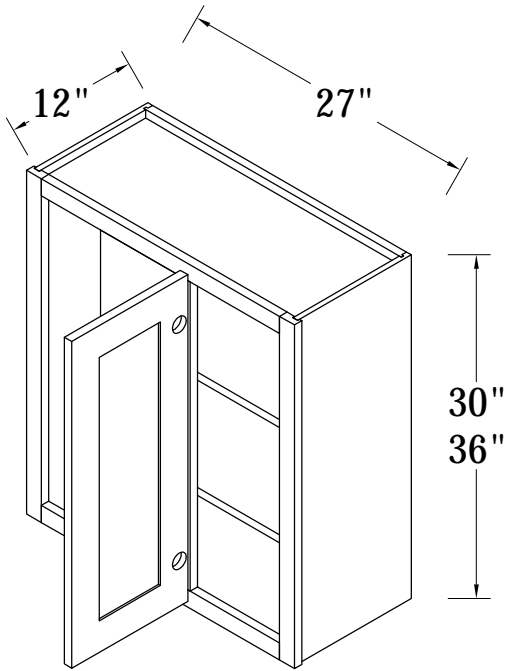

SIDE VIEW

Features:

1 Door

2 Adjustable Shelves

ITEM CODE	DIMENSIONS	WEIGHT
B09FHD	9Wx34-1/2Hx24D	

BASE CABINET (SINGLE DRAWER, SINGLE DOOR)

- Features:**
- 1 Door & 1 Drawer
 - 1 Adjustable Shelf

ITEM CODE	DIMENSIONS	WEIGHT
B09	9Wx34-1/2Hx24D	
B12	12Wx34-1/2Hx24D	
B15	15Wx34-1/2Hx24D	
B18	18Wx34-1/2Hx24D	
B21	21Wx34-1/2Hx24D	

WALL CABINET SINGLE DOOR

FRONT VIEW

SIDE VIEW

ITEM CODE	DIMENSIONS	WEIGHT
W0942	9Wx42Hx12D	
W1242	12Wx42Hx12D	
W1542	15Wx42Hx12D	
W1842	18Wx42Hx12D	
W2142	21Wx42Hx12D	

Features:

- 1 Door
- 3 Adjustable Shelves

WALL CABINET DOUBLE DOORS

FRONT VIEW

SIDE VIEW

ITEM CODE	DIMENSIONS	WEIGHT
W2442	24Wx42Hx12D	
W2742	27Wx42Hx12D	
W3042	30Wx42Hx12D	
W3342	33Wx42Hx12D	
W3642	36Wx42Hx12D	
W3942	39Wx42Hx12D	

Features:

- 2 Doors
- 3 Adjustable Shelves

WALL BLIND CORNER CABINET

ITEM CODE	DIMENSIONS	WEIGHT
BLW2730	27Wx30Hx12D	
BLW2736	27Wx36Hx12D	

Features:

- 1 Door
- 2 Adjustable Shelves
- For Both L/R

BLW2730 Install Range 33"-40"

BLW2736 Install Range 33"-40"