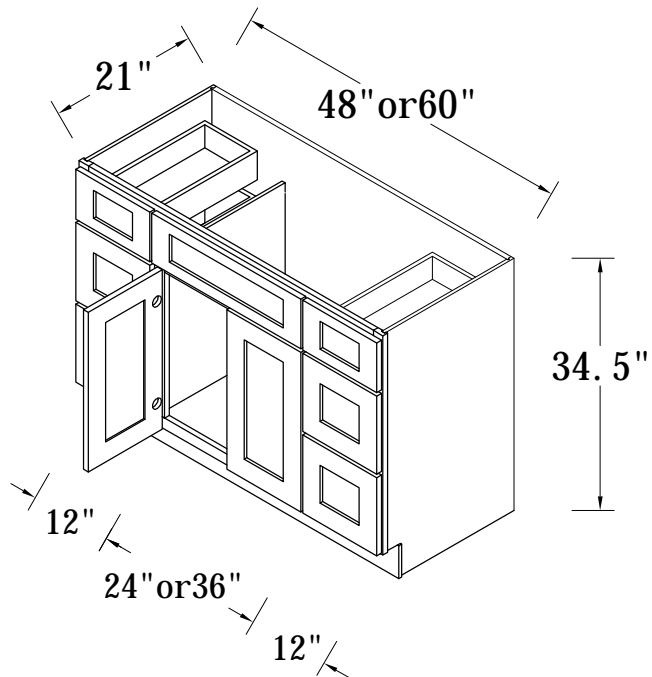

VANITY SINK DRAWER BASE COMBO

Features:

- 2 Doors On Bottom
- 1 Dummy Drawer On Top
- 6 Drawers On Sides/No Shelf
- **VSD4821H=12"+24"+12"**
- **VSD6021H=12"+36"+12"**