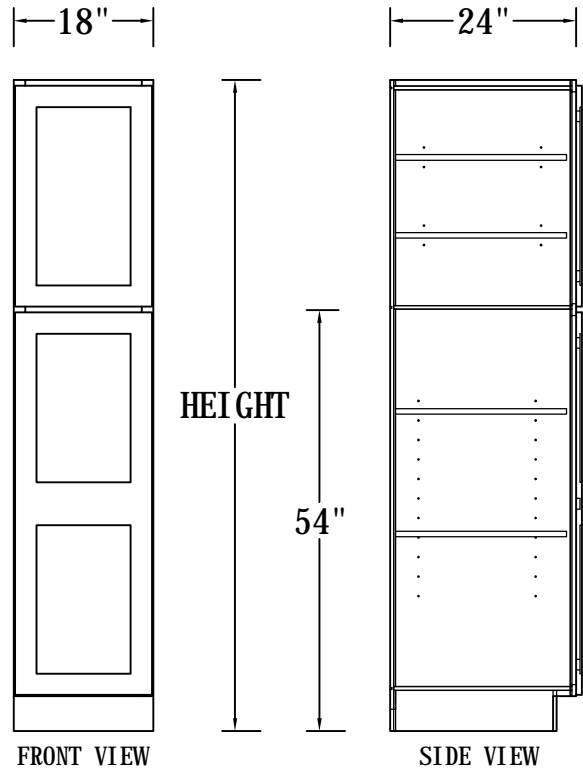

SIDE VIEW

Features:

1 Door

2 Adjustable Shelves

ITEM CODE	DIMENSIONS	WEIGHT
B09FHD	9Wx34-1/2Hx24D	

BASE CABINET (SINGLE DRAWER, SINGLE DOOR)

- Features:**
- 1 Door & 1 Drawer
 - 1 Adjustable Shelf

ITEM CODE	DIMENSIONS	WEIGHT
B09	9Wx34-1/2Hx24D	
B12	12Wx34-1/2Hx24D	
B15	15Wx34-1/2Hx24D	
B18	18Wx34-1/2Hx24D	
B21	21Wx34-1/2Hx24D	

ITEM CODE	DIMENSIONS	WEIGHT
NCSB36	36Wx34.5Hx36D	

DIAGONAL CORNER SINK BASE 42"X42"

TOP VIEW

SIDE VIEW

Features :

- 2 Doors
- 1 Dummy Drawer
- No Shelf

ITEM CODE	DIMENSIONS	WEIGHT
NCSB42	42Wx34.5Hx42D	

FARMER SINK BASE CABINET

- Features:**
 2 Door
 No Shelf

FRONT VIEW

SIDE VIEW

ITEM CODE	DIMENSIONS	WEIGHT
FSB36	36Wx34.5Hx24D	

BASE MICROWAVE CABINET

- Features:**
 1 Bottom Drawer

FRONT VIEW

SIDE VIEW

ITEM CODE	DIMENSIONS	WEIGHT
BMC30	30Wx34.5Hx24D	

PANTRY TALL CABINET

ITEM CODE	DIMENSIONS	WEIGHT
WP182484	18Wx84Hx24D	
WP182490	18Wx90Hx24D	

Features:

- 2 Doors
- 2 Adjustable Top Shelves
- 2 Bottom Shelves