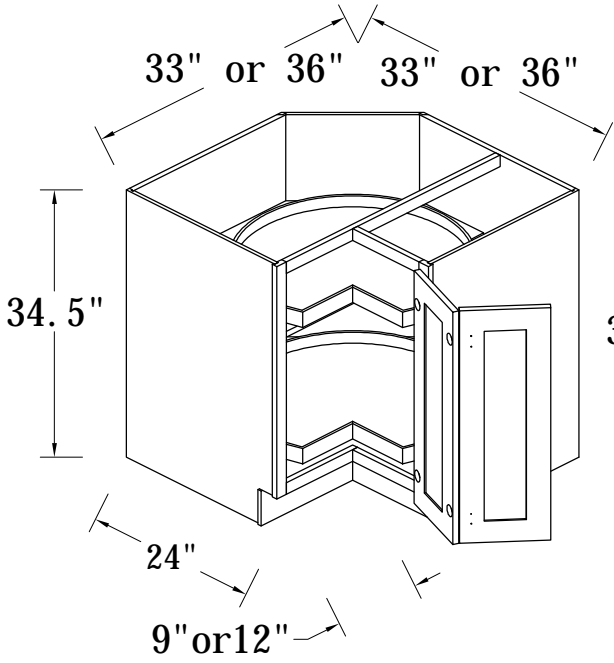

SIDE VIEW

Features:

1 Door

2 Adjustable Shelves

ITEM CODE	DIMENSIONS	WEIGHT
B09FHD	9Wx34-1/2Hx24D	

BASE CABINET (SINGLE DRAWER, SINGLE DOOR)

- Features:**
- 1 Door & 1 Drawer
 - 1 Adjustable Shelf

ITEM CODE	DIMENSIONS	WEIGHT
B09	9Wx34-1/2Hx24D	
B12	12Wx34-1/2Hx24D	
B15	15Wx34-1/2Hx24D	
B18	18Wx34-1/2Hx24D	
B21	21Wx34-1/2Hx24D	

BASE END SHELF CABINET

FRONT VIEW

SIDE VIEW

Features:

- 2 Fixed Shelves
- Matching Color Finish
- For Both L/R

ITEM CODE	DIMENSIONS	WEIGHT
BES09	9Wx34- 1/2Hx24D	

BASE LAZY SUSAN CORNER CABINET

ITEM CODE	DIMENSIONS	WEIGHT
CAR33	33Wx34-1/2Hx33D	

Features:

- 2 Wooden Baskets
- 1 Bi-Folding Door

ITEM CODE	DIMENSIONS	WEIGHT
CAR36	36Wx34-1/2Hx36D	

DIAGONAL CORNER SINK BASE 36"X36"

TOP VIEW

SIDE VIEW

Features :

- 1 Door
- 1 Dummy Drawer
- No Shelf

ITEM CODE	DIMENSIONS	WEIGHT
NCSB36	36Wx34.5Hx36D	

DIAGONAL CORNER SINK BASE 42"X42"

TOP VIEW

SIDE VIEW

Features :

- 2 Doors
- 1 Dummy Drawer
- No Shelf

ITEM CODE	DIMENSIONS	WEIGHT
NCSB42	42Wx34.5Hx42D	

FARMER SINK BASE CABINET