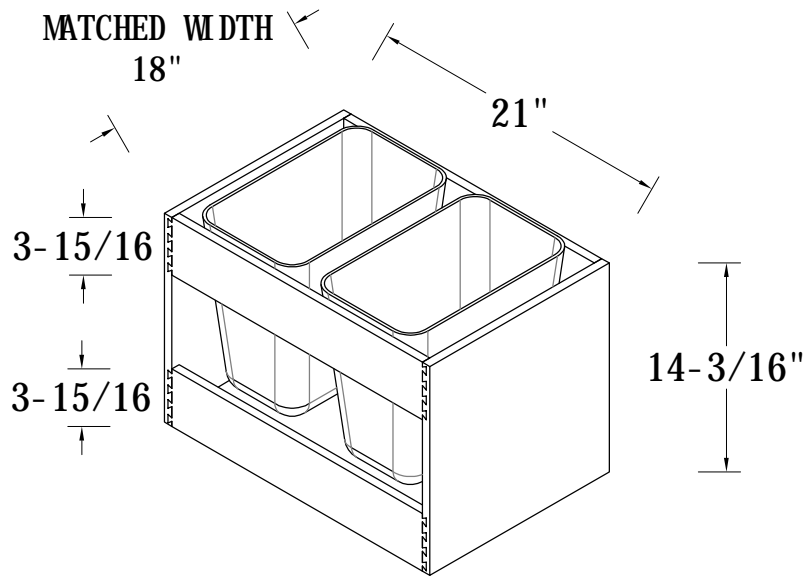

WASTE BIN 18"W

WB18-2

NATURAL COLOR
2 PCS Rubbish Bin