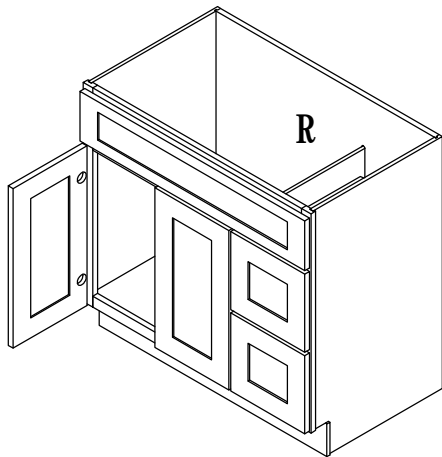

ITEM CODE	DIMENSIONS	WEIGHT
VSD3021H-R	30Wx34.5Hx21D	

VANITY SINK DRAWER BASE CABINET

FRONT VIEW

SIDE VIEW

ITEM CODE	DIMENSIONS	WEIGHT
VSD3621H-L	36Wx34.5Hx21D	
VSD4221H-L	42Wx34.5Hx21D	

FRONT VIEW

SIDE VIEW