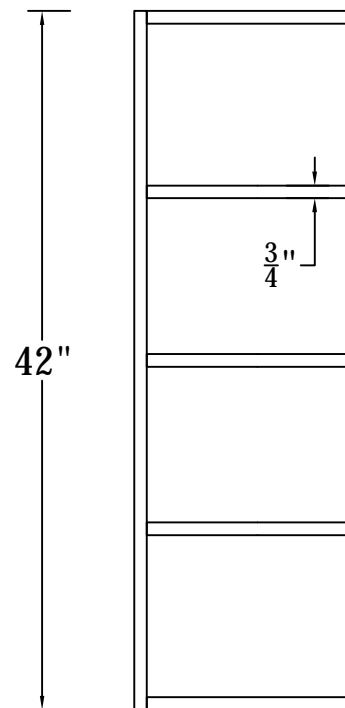

SIDE VIEW

Features:

1 Door

2 Adjustable Shelves

ITEM CODE	DIMENSIONS	WEIGHT
B09FHD	9Wx34-1/2Hx24D	

BASE CABINET (SINGLE DRAWER, SINGLE DOOR)

- Features:**
- 1 Door & 1 Drawer
 - 1 Adjustable Shelf

ITEM CODE	DIMENSIONS	WEIGHT
B09	9Wx34-1/2Hx24D	
B12	12Wx34-1/2Hx24D	
B15	15Wx34-1/2Hx24D	
B18	18Wx34-1/2Hx24D	
B21	21Wx34-1/2Hx24D	

SIDE VIEW

ITEM CODE	DIMENSIONS	WEIGHT
WDC2430	24Wx30Hx24D	
WDC2436	24Wx36Hx24D	

Features :

- 1 Door
- 2 Adjustable Shelves

WALL DIAGONAL CABINET, 42"H

TOP VIEW

SIDE VIEW

ITEM CODE	DIMENSIONS	WEIGHT
WDC2442	24Wx42Hx24D	

Features :

- 1 Door
- 3 Adjustable Shelves

WALL END SHELF, 30"H & 36"H

Features:

2 Fixed Shelves
For Both L/R
Matching Color Finish

TOP VIEW

SIDE VIEW

ITEM CODE	DIMENSIONS	WEIGHT
WES0930	9Wx30Hx12D	
WES0936	9Wx36Hx12D	

WALL END SHELF, 42"H

TOP VIEW

SIDE VIEW

Features:

3 Fixed Shelves
For Both L/R
Matching Color Finish

ITEM CODE	DIMENSIONS	WEIGHT
WES0942	9Wx42Hx12D	

WINE RACK WALL CABINET

Features :