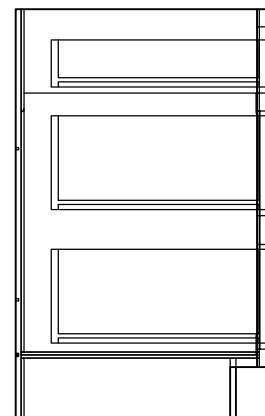

BASE END SHELF CABINET

FRONT VIEW

SIDE VIEW

Features:

- 2 Fixed Shelves
- Matching Color Finish
- For Both L/R

ITEM CODE	DIMENSIONS	WEIGHT
BES09	9Wx34- 1/2Hx24D	

BASE LAZY SUSAN CORNER CABINET

ITEM CODE	DIMENSIONS	WEIGHT
CAR33	33Wx34-1/2Hx33D	

ITEM CODE	DIMENSIONS	WEIGHT
VSD3021H-R	30Wx34.5Hx21D	

VANITY SINK DRAWER BASE CABINET

FRONT VIEW

SIDE VIEW

ITEM CODE	DIMENSIONS	WEIGHT
VSD3621H-L	36Wx34.5Hx21D	
VSD4221H-L	42Wx34.5Hx21D	

FRONT VIEW

SIDE VIEW

VANITY SINK DRAWER BASE COMBO

Features:

- 2 Doors On Bottom
- 1 Dummy Drawer On Top
- 6 Drawers On Sides/No Shelf
- VSD4821H=12"+24"+12"**
- VSD6021H=12"+36"+12"**

FRONT VIEW

SIDE VIEW

ITEM CODE	DIMENSIONS	WEIGHT
VSD4821H	48Wx34.5Hx21D	
VSD6021H	60Wx34.5Hx21D	