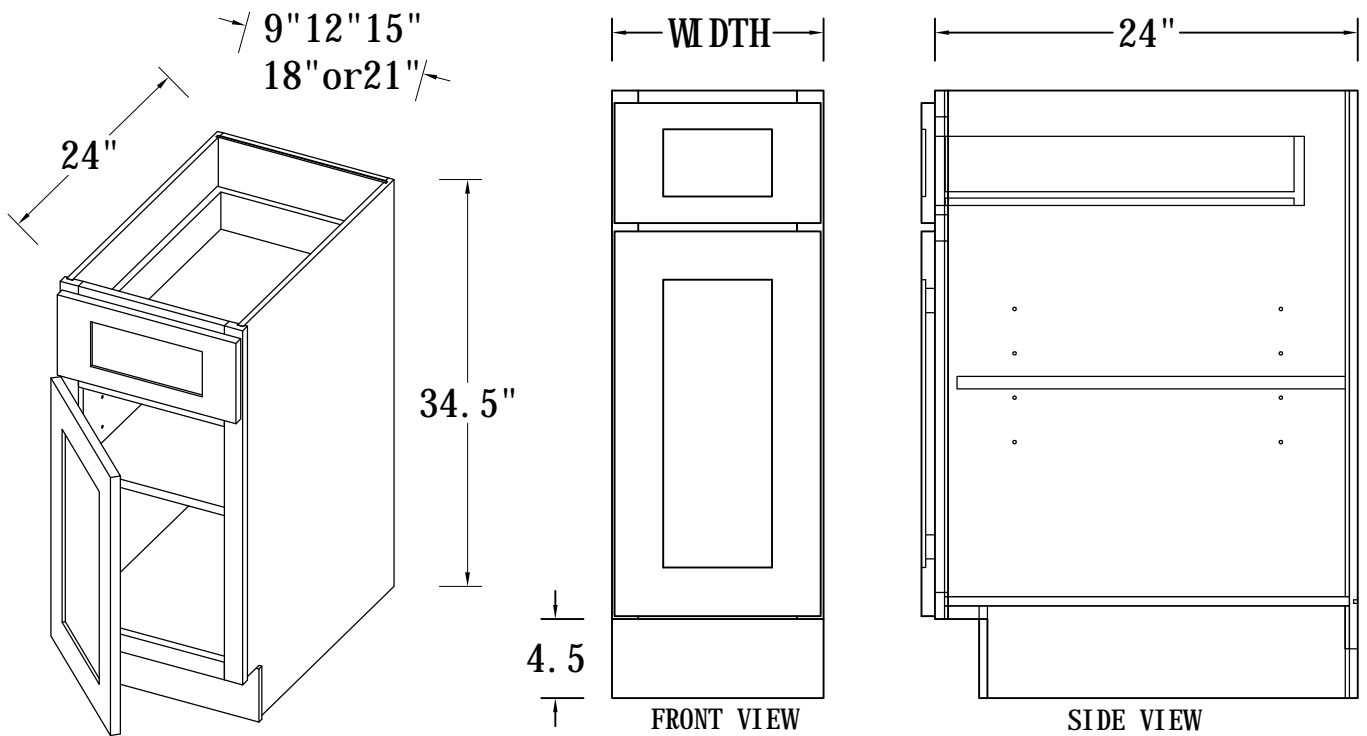

BASE CABINET (SPICE PULL BASE CABINETS)

FRONT VIEW

SIDE VIEW

Features:

3 Pull-Out Shelves

ITEM CODE	DIMENSIONS	WEIGHT
BPP09	9Wx34-1/2Hx24D	

BASE CABINET (SINGLE FULL-HEIGHT DOOR BASE)

FRONT VIEW

SIDE VIEW

Features:

1 Door

2 Adjustable Shelves

ITEM CODE	DIMENSIONS	WEIGHT
B09FHD	9Wx34-1/2Hx24D	

BASE CABINET (SINGLE DRAWER, SINGLE DOOR)

- Features:**
- 1 Door & 1 Drawer
 - 1 Adjustable Shelf

ITEM CODE	DIMENSIONS	WEIGHT
B09	9Wx34-1/2Hx24D	
B12	12Wx34-1/2Hx24D	
B15	15Wx34-1/2Hx24D	
B18	18Wx34-1/2Hx24D	
B21	21Wx34-1/2Hx24D	

BASE CABINET (SINGLE DRAWER, DOUBLE DOORS)

- Features:**
- 2 Doors & 1 Drawer
 - 1 Adjustable Shelf

ITEM CODE	DIMENSIONS	WEIGHT
B24	24Wx34-1/2Hx24D	
B27	27Wx34-1/2Hx24D	
B30	30Wx34-1/2Hx24D	

BASE CABINET (DOUBLE DRAWERS, DOUBLE DOORS)

SIDE VIEW

ITEM CODE	DIMENSIONS	WEIGHT
WDC2430	24Wx30Hx24D	
WDC2436	24Wx36Hx24D	

Features :

- 1 Door
- 2 Adjustable Shelves

WALL DIAGONAL CABINET, 42"H

TOP VIEW

SIDE VIEW

ITEM CODE	DIMENSIONS	WEIGHT
WDC2442	24Wx42Hx24D	