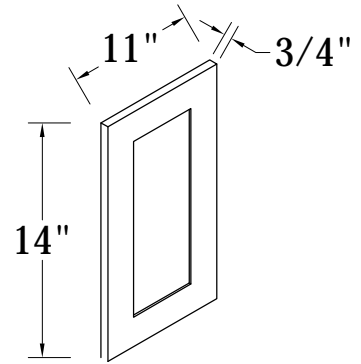

SAMPLE DOOR

SD11X14