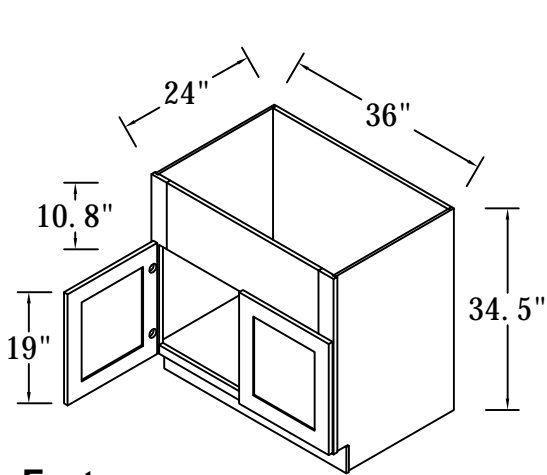

Features:

- 2 Wooden Baskets
- 1 Bi-Folding Door

ITEM CODE	DIMENSIONS	WEIGHT
CAR36	36Wx34-1/2Hx36D	

DIAGONAL CORNER SINK BASE 36"X36"

TOP VIEW

SIDE VIEW

Features :

- 1 Door
- 1 Dummy Drawer
- No Shelf

ITEM CODE	DIMENSIONS	WEIGHT
NCSB36	36Wx34.5Hx36D	

DIAGONAL CORNER SINK BASE 42"X42"

TOP VIEW

SIDE VIEW

Features :

- 2 Doors
- 1 Dummy Drawer
- No Shelf

ITEM CODE	DIMENSIONS	WEIGHT
NCSB42	42Wx34.5Hx42D	

FARMER SINK BASE CABINET

- Features:**
 2 Door
 No Shelf

FRONT VIEW

SIDE VIEW

ITEM CODE	DIMENSIONS	WEIGHT
FSB36	36Wx34.5Hx24D	

BASE MICROWAVE CABINET

- Features:**
 1 Bottom Drawer

FRONT VIEW

SIDE VIEW

ITEM CODE	DIMENSIONS	WEIGHT
BMC30	30Wx34.5Hx24D	

PANTRY TALL CABINET

ITEM CODE	DIMENSIONS	WEIGHT
WP182484	18Wx84Hx24D	
WP182490	18Wx90Hx24D	

Features:

- 2 Doors
- 2 Adjustable Top Shelves
- 2 Bottom Shelves