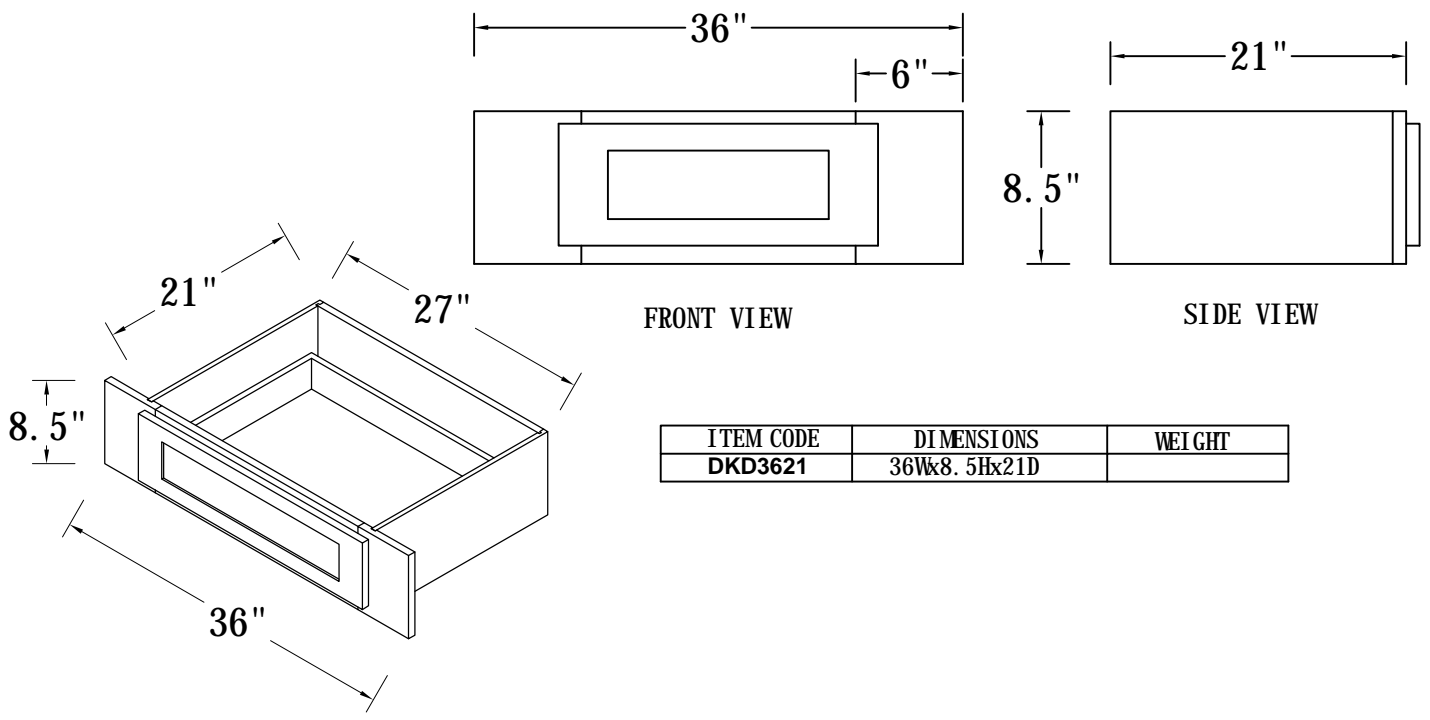

DESK KNEE DRAWER

ITEM CODE	DIMENSIONS	WEIGHT
DKD3621	36W&8.5Hx21D