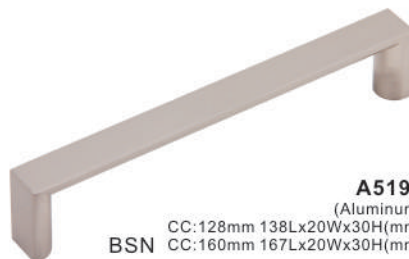

Ø10mm Hollow Stainless Steel T Bar Pull, Height 35mm

P6205 HSS
CC:224mm
OL:350mm

Square Pull, Hollow Stainless Steel

P6014 HSS
CC:128mm 142Lx14Wx35H(mm)
CC:160mm 174Lx14Wx35H(mm)
CC:192mm 206Lx14Wx35H(mm)

Square Pull, Hollow Stainless Steel

P6015128 HSS
CC:128mm
15Dx15Wx38H(mm)

Square Pull, Hollow Stainless Steel

P6016160 HSS
CC:160mm
13Tx25Wx35H(mm)

A2037
(Aluminum)
BSN CC:128mm 153Lx8.5Wx26H(mm)

P2037
CC:96mm 119Lx8Wx25.5H(mm)
CC:128mm 154Lx8Wx27H(mm)
CC:160mm 187Lx8Wx27.5H(mm)
CC:192mm 202Lx8.5Wx28H(mm)
CC:224mm 261Lx8Wx28H(mm)
BSN

A5192
(Aluminum)
BSN CC:128mm 138Lx20Wx30H(mm)
CC:160mm 167Lx20Wx30H(mm)

P5192(Zinc)
CC:96mm 104Lx13.5Wx26H(mm)
CC:128mm 136Lx13.5Wx26H(mm)
CC:192mm 200Lx21Wx26H(mm)
BSN

BSN

MB

BSN
CC:96mm 116Lx12Wx29H(mm)