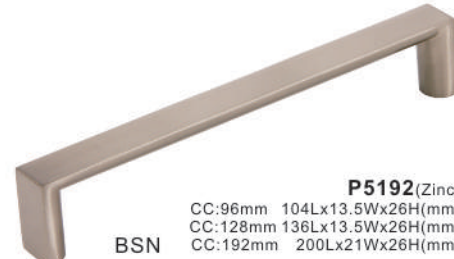

Ø10mm Hollow Stainless Steel T Bar Pull, Height 35mm

P6205 HSS
CC:224mm
OL:350mm

Square Pull, Hollow Stainless Steel

P6014 HSS
CC:128mm 142Lx14Wx35H(mm)
CC:160mm 174Lx14Wx35H(mm)
CC:192mm 206Lx14Wx35H(mm)

Square Pull, Hollow Stainless Steel

P6015128 HSS
CC:128mm
15Dx15Wx38H(mm)

Square Pull, Hollow Stainless Steel

P6016160 HSS
CC:160mm
13Tx25Wx35H(mm)

A2037
(Aluminum)
BSN CC:128mm 153Lx8.5Wx26H(mm)

P2037
CC:96mm 119Lx8Wx25.5H(mm)
CC:128mm 154Lx8Wx27H(mm)
CC:160mm 187Lx8Wx27.5H(mm)
CC:192mm 202Lx8.5Wx28H(mm)
CC:224mm 261Lx8Wx28H(mm)
BSN

A5192
(Aluminum)
BSN CC:128mm 138Lx20Wx30H(mm)
CC:160mm 167Lx20Wx30H(mm)

P5192(Zinc)
CC:96mm 104Lx13.5Wx26H(mm)
CC:128mm 136Lx13.5Wx26H(mm)
CC:192mm 200Lx21Wx26H(mm)
BSN

BSN

MB

BSN
CC:96mm 116Lx12Wx29H(mm)