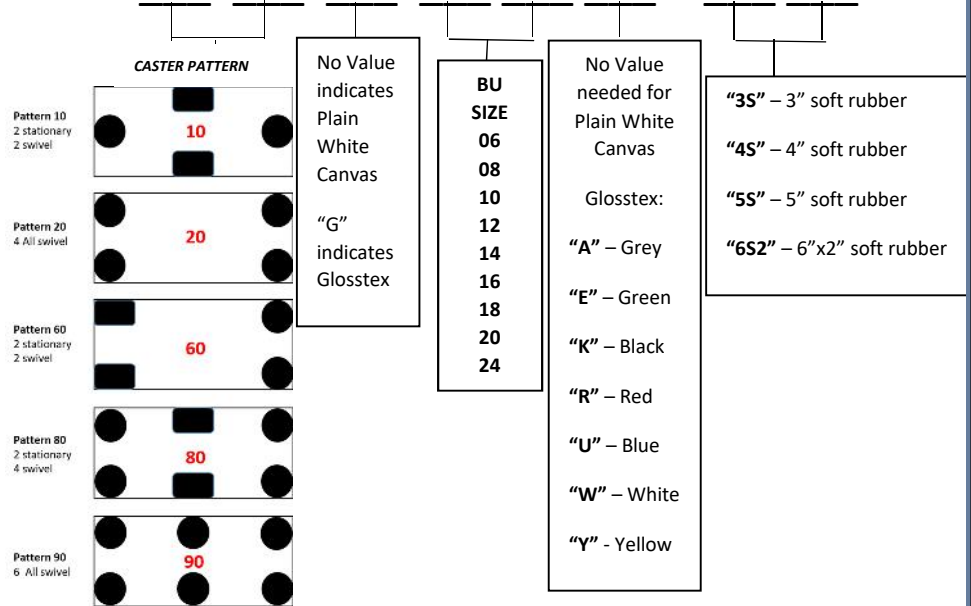

Example: 12 BU Green Extra Duty with 4" casters, pattern 60

Part # 400760G12E-4S

4007