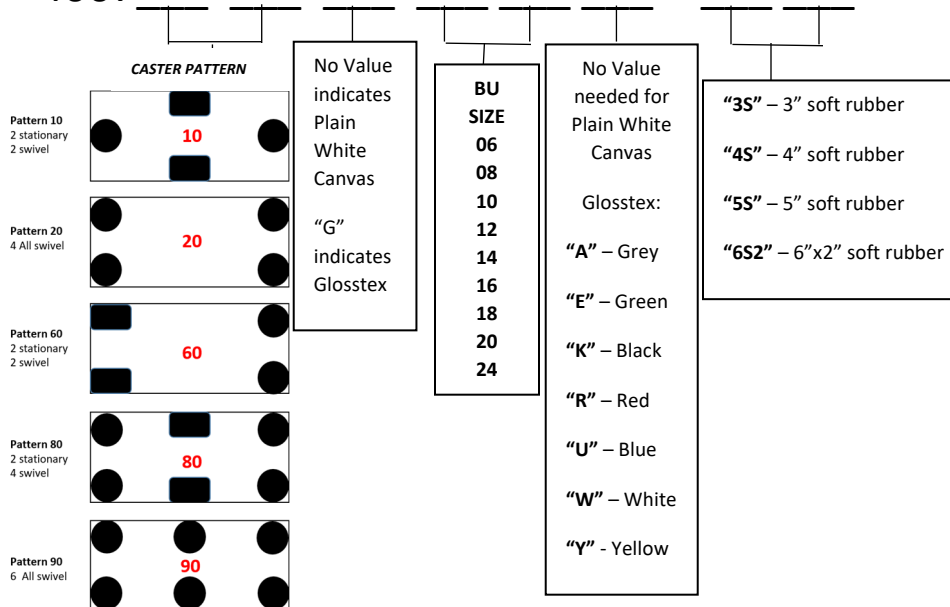

Example: 12 BU Green Extra Duty with 4" casters, pattern 60

Part # 400760G12E-4S

4007