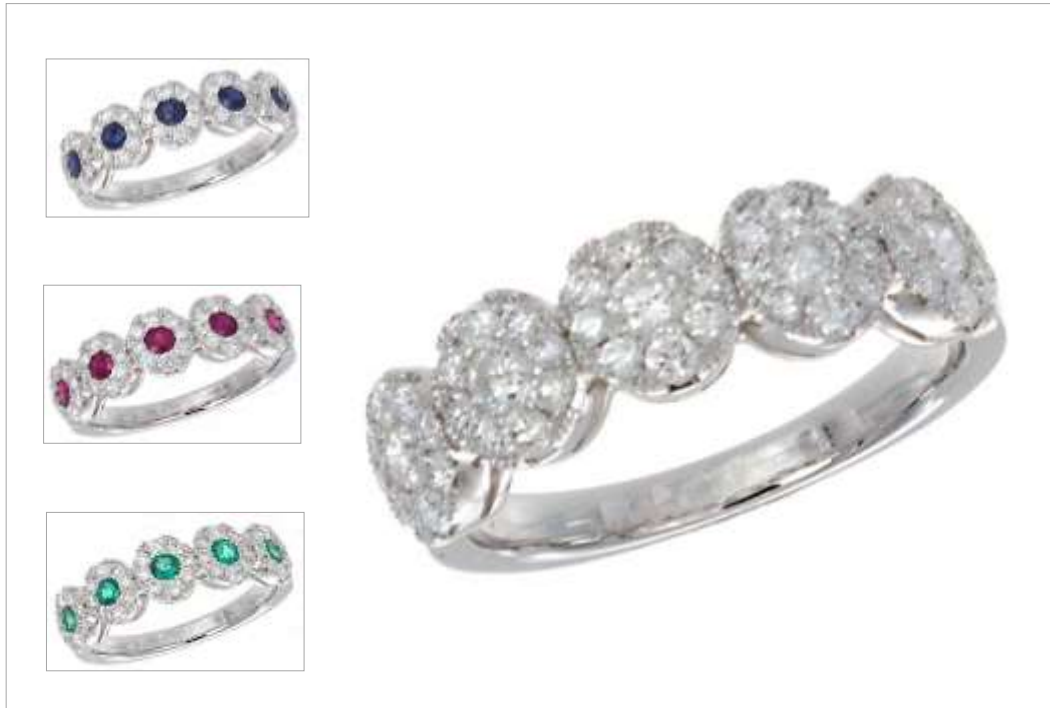

AMDEN JEWELRY, INC.
550 SOUTH HILL STREET, SUITE 950, LOS ANGELES, CA 90013
TEL: (213) 327-0863   FAX: (213) 327-0865

14K 5-STONE CLUSTER BANDS

DIAMOND QUALITY : SI2 / HI

MAR 2018

STYLE #	STONE	DIA TOTAL WT	PRICE
AJ-R14312	DIAMOND	0.91CT	Call for Pricing
AJ-R14316	SAPPHIRE/DIAMOND	SA=0.47CT / DIA=0.55CT	Call for Pricing
AJ-R14317	RUBY/DIAMOND	RU=0.47CT / DIA=0.55CT	Call for Pricing
AJ-R14318	EMERALD/DIAMOND	EM=0.38CT / DIA=0.55CT	Call for Pricing