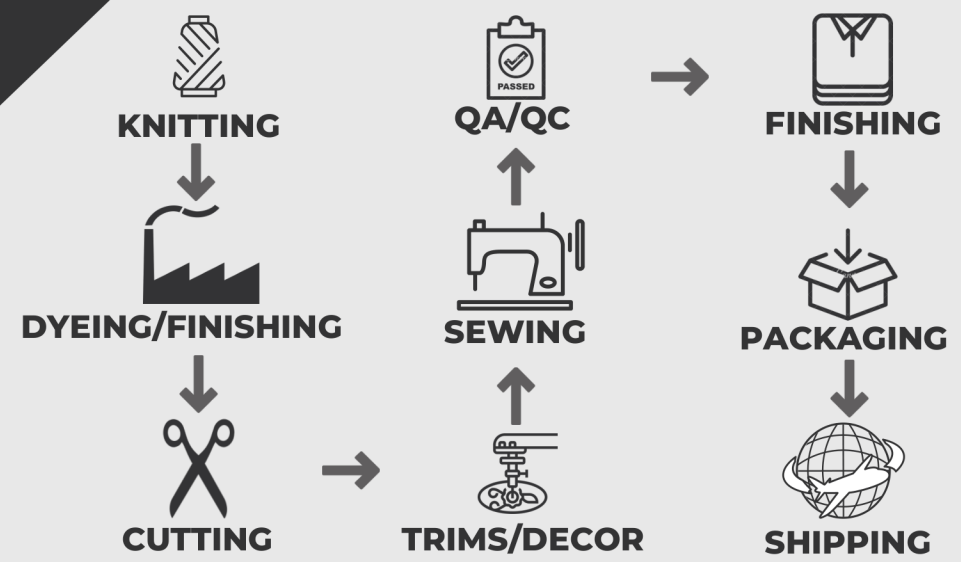

WHY US?

THE PROCESS

CONTACT US

www.stitchapparels.com

+92-300-7121431
+1-909-8164870

info@
stitchapparels.com

Stitch Apparels, 98V6+H6R, Kahna Kacha Rd,
opposite to Soneri bank, Kana Kacha, Lahore,
Pakistan