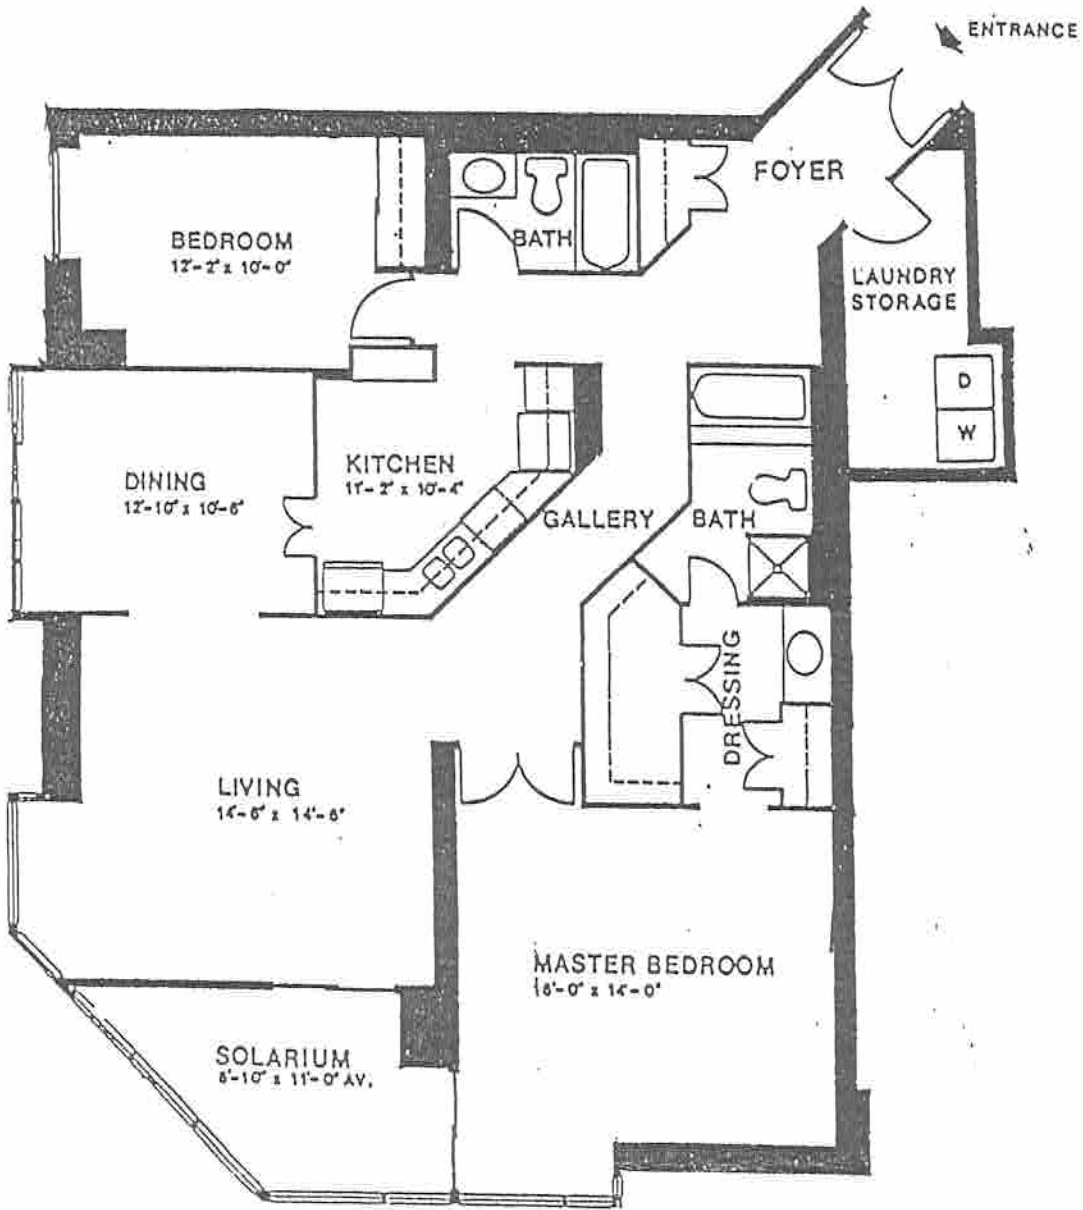

SUITE 1901

UNIT 1, LEVEL 18

# Manhattan Place

## THE ROCKEFELLER SUITE

2 BEDROOM + SOLARIUM

1590 Sq. Ft. \*

*This plan is not to be scaled and is subject to architectural review and revision. All details and dimensions are approximate and subject to change without notice in order to comply with building site conditions, and municipal and/or architectural requirements. (E & O E)*