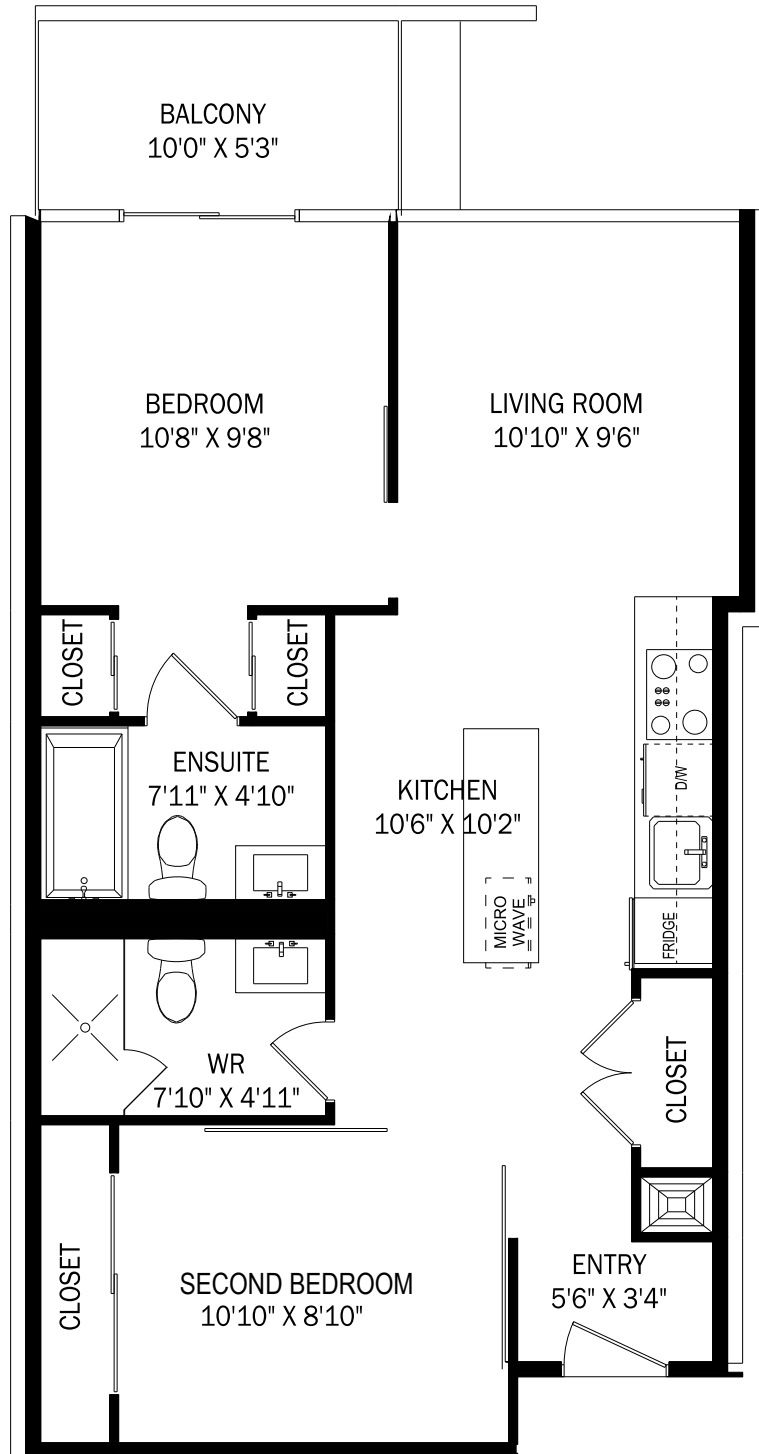

2901-5 SOUDAN AVENUE, TORONTO

SUITE 2901 - 671 SQUARE FEET