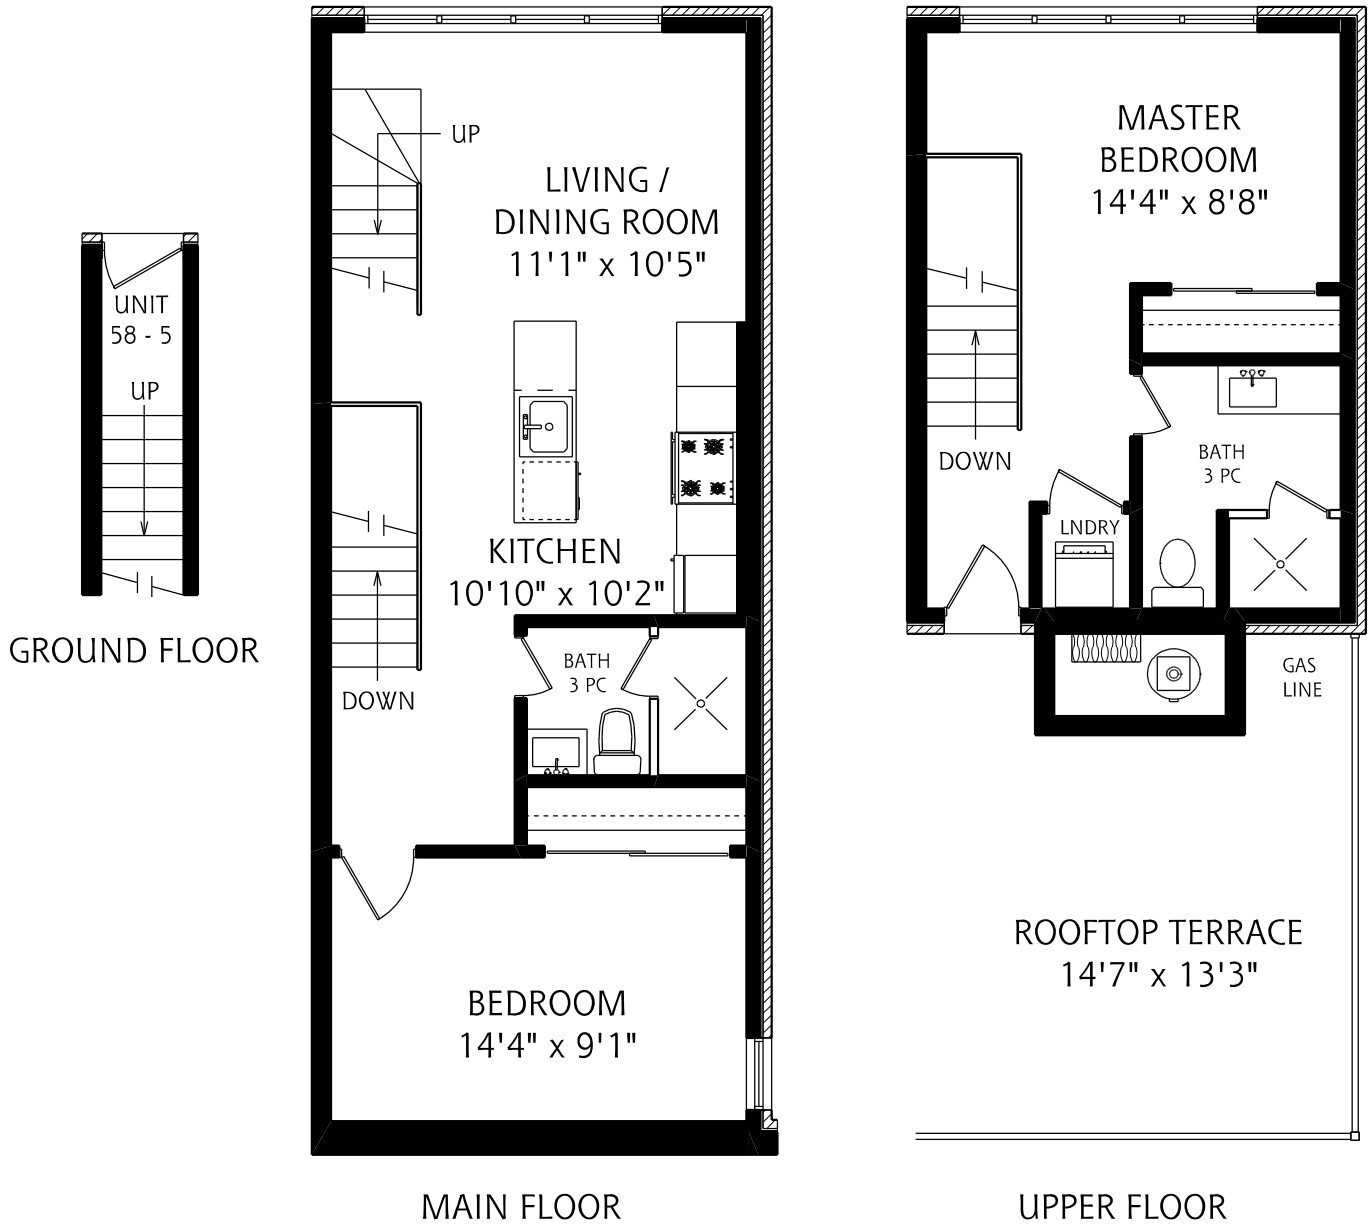

58 DOVERCOURT ROAD

UNIT #5

1,055 TOTAL SQUARE FEET

ALL MEASUREMENTS SHOULD BE CONSIDERED APPROXIMATE