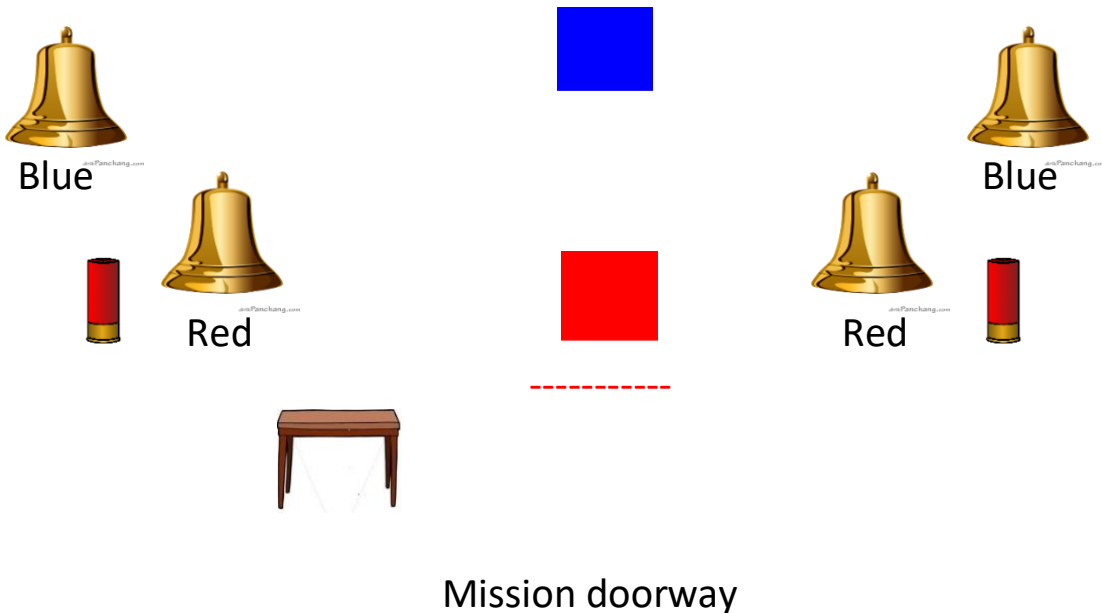

HOLIDAY SHOOT 2022
BAY 6/STAGE 6
THE MISSION

Rifle 10 rnds in hands, standing between doorway and rocks.
Shotgun 2+ stage on table
Pistols 5 rnds ea shot from **Red** line

Shooter starts: Rifle in hands between Mission door and rocks
Shooter says: "Ringing Bells"

ATB engage **RIFLE** targets in a 1-8-1 sweep, engage back (2) **Blue** bells and **Blue** Square target. (Restage pointing @ Left Berm)

Move to table engage **SHOTGUN** targets any order.
(Restage pointing @ Left Berm)

Move to **Red** line, engage **PISTOL** targets with Rifle instruction.
Shooting the (2) front inner **Red** bells with **Red** short square target.