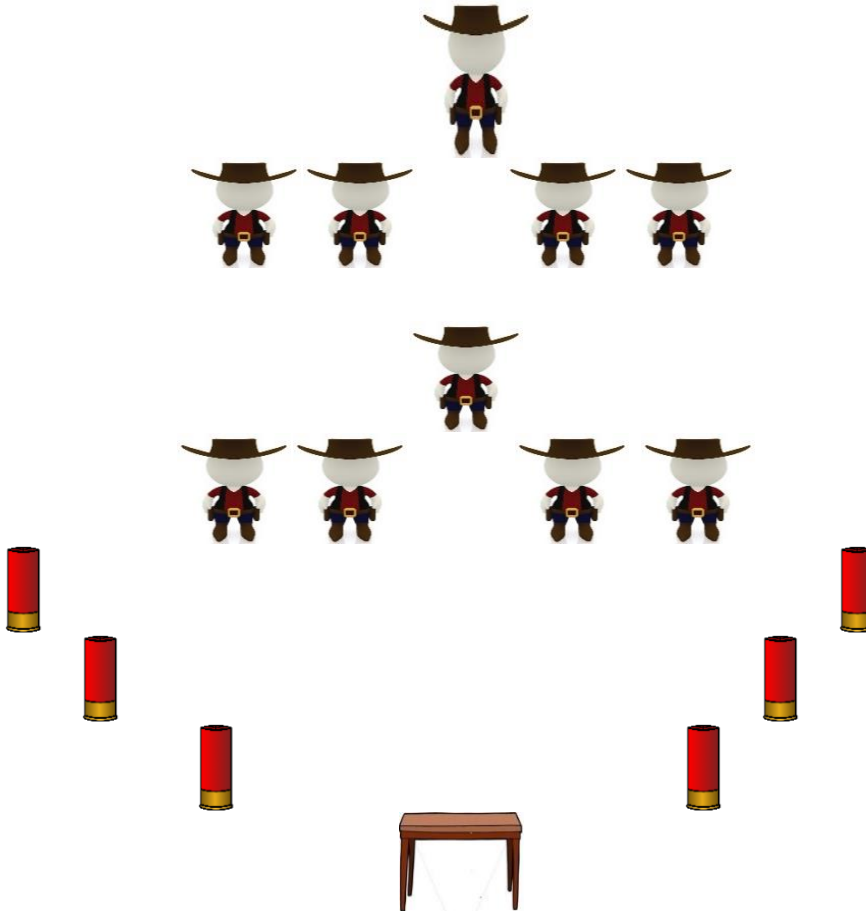

HOLIDAY SHOOT 2022
Bay 7/ Stage 7
THE SHERIFF OFFICE

Rifle 10 rnds staged on desk
Pistols 5 rnds ea staged on desk
Shotgun 6+ staged on desk

RESTAGE GUNS ON TABLE AFTER SHOOTING!!!!!!

Shooter starts: Hands behind back
Shooter says: "Santa's in Jail!" (START W/ANY GUN)

ATB engage **SHOTGUN** any order.

Engage **PISTOL** targets in a 1-2-4-2-1 any order.

Engage **RIFLE** targets with Pistol instructions.