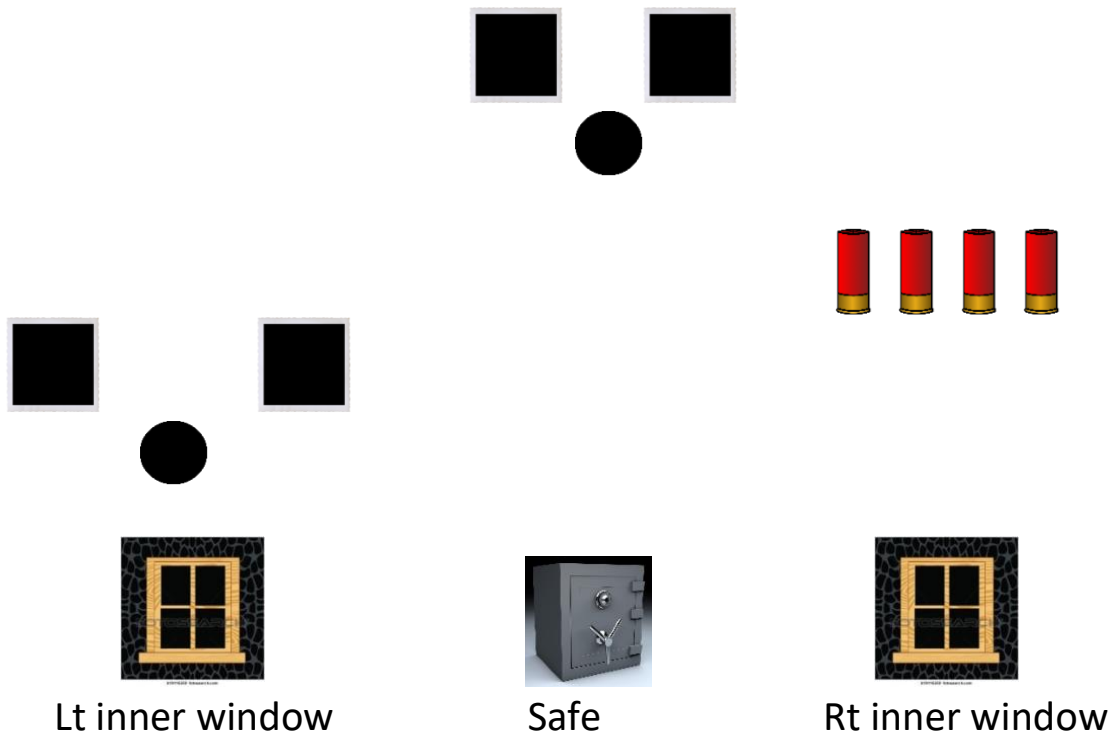

Shotgun 4+ staged on doorway table

Pistols 5 rnds ea holstered shot from Lt window

Shooter starts: Hands flat on table

Shooter says: "Santa is coming to Town"

ATB engage **RIFLE** targets in a Double tap sweep from either end.

Engage the **SHOTGUN** targets any order.

Engage the **PISTOL** targets with a Double tap sweep from either end.
Last two (2) rounds, one(1) on each center target.

HOLIDAY SHOOT 2022
BAY 9/ STAGE 9
THE BANK

Pistols 5 rnds ea holstered, shot from Lt inner window

Rifle 10 rnds staged on the Safe

Shotgun 4+ staged on Rt inner window (Bucket with cards to draw)

Shooter starts: Hands on hips at Lt inner window

Shooter says: "Christmas Money"