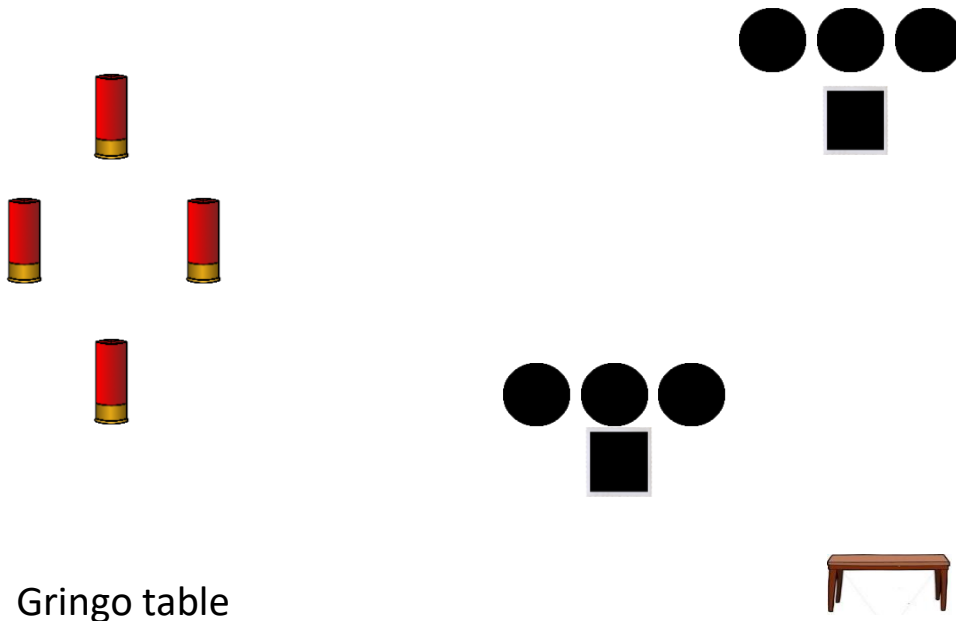

Shooter starts: Shotgun in hands @ Bath house doorway
Shooter says: "Santa need a bath"

ATB engage **SHOTGUN** targets any order.

Move to table engage **RIFLE** targets in a continuous Nevada sweep,
From either end.

Move to Brothel, engage **PISTOLS** with Rifle instructions.

HOLIDAY SHOOT 2022
BAY 11/ STAGE 11
THE LIVERY

Rifle 10 rnds staged on Livery table
Pistols 5 rnds holstered. Shot inside Livery
Shotgun 4+ staged on Gringo table