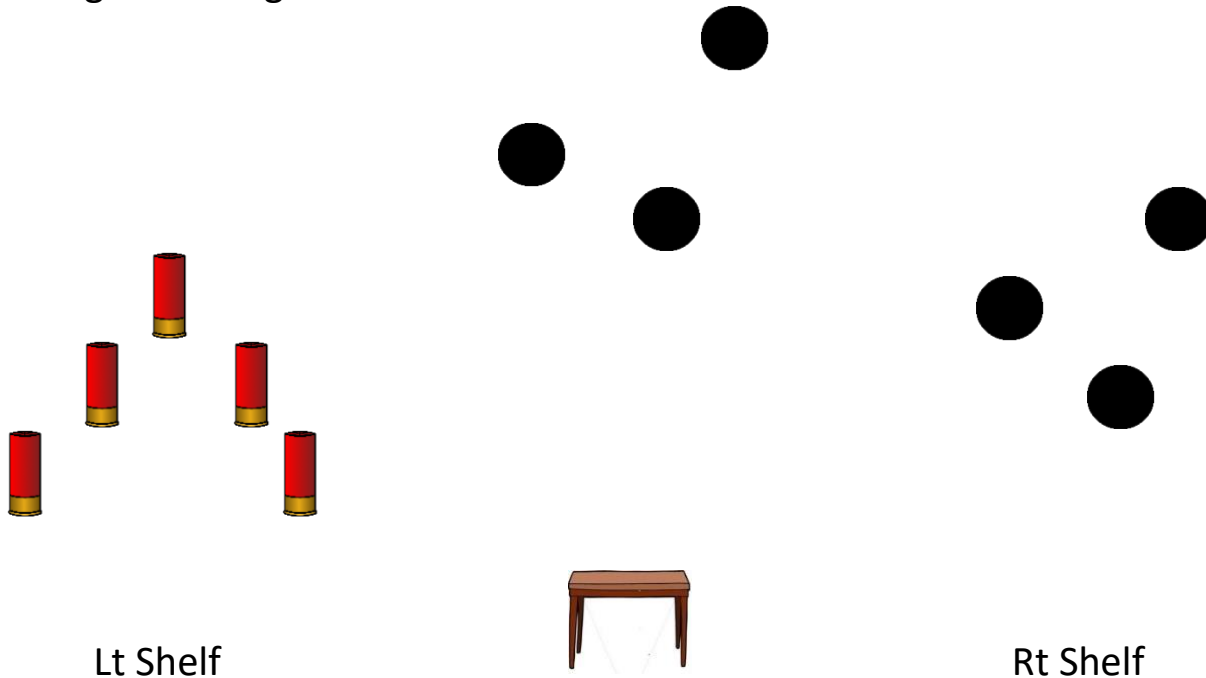

HOLIDAY SHOOT 2022
BAY 3/ STAGE 3
THE OUTHOUSE

Rifle 10 rnds in hands at Center table
Pistols 5 rnds ea shot from Rt shelf
Shotgun 5+ staged on Lt shelf

Shooter starts: SASS Default
Shooter says: " HO! HO! HO!"

ATB engage **RIFLE** targets in a 2-5-3 sweep, from Front to Back OR
Back to Front.

MOVE TO EITHER PISTOLS OR SHOTGUN

Engage **PISTOLS** with Rifle instructions.

Engage **SHOTGUN** any order.