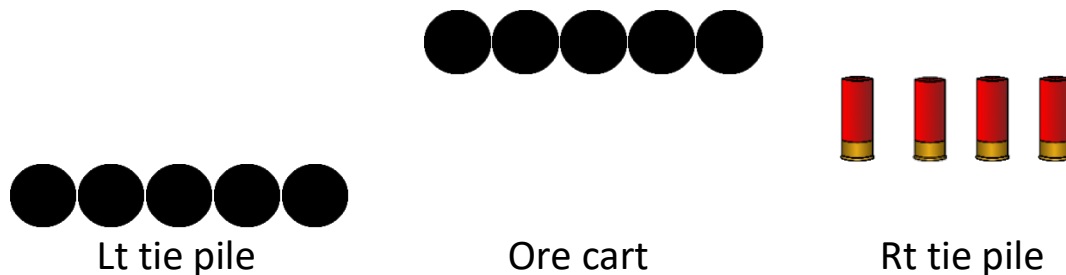

HOLIDAY SHOOT 2022
BAY 1/STAGE 1
THE MINE

Pistols 5 rnds ea holstered shot from Lt Tie Pile

Rifle 10 rnds staged on Ore cart

Shotgun 4+ staged On Rt tie pile. SHELLS staged in the bucket

ALL SHOTGUN SHELLS MUST BE RETRIEVED FROM THE BUCKET!!

Shooter starts: Jingling the bells

Shooter says: "Jingle Bells"

ATB engage **PISTOL** targets in two (2) sweeps.

Engage **RIFLE** targets with Pistol instructions.

Engage **SHOTGUN** targets any order.

SHOTGUN MUST BE SHOT LAST!!!!