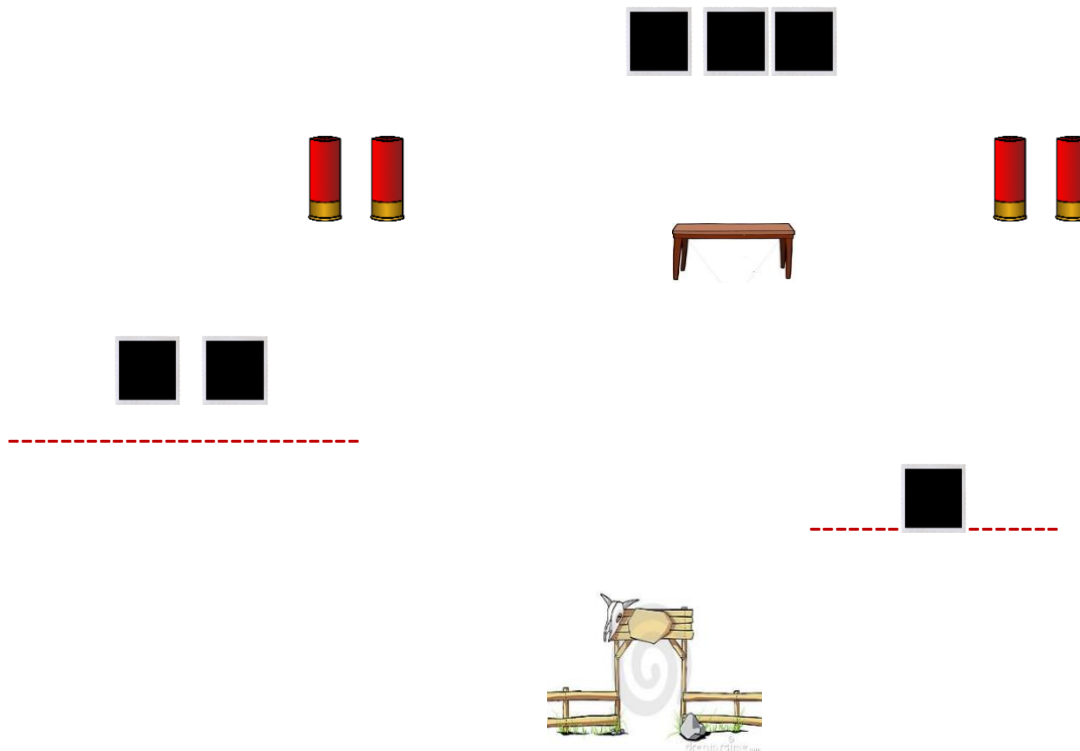

Move to Brothel, engage **PISTOLS** with Rifle instructions.

HOLIDAY SHOOT 2022
BAY 11/ STAGE 11
THE LIVERY

Rifle 10 rnds staged on Livery table
Pistols 5 rnds holstered. Shot inside Livery
Shotgun 4+ staged on Gringo table

Shooter starts: Thumbs in belt at Livery table
Shooter says: "Where are the Reindeer?"

ATB engage **RIFLE** targets, starting on the square alternating with each circle (e.g. Square, Lt circle, Square, Middle circle, Square, Rt circle, Square, Middle circle, Square, Lt circle) for 10 rounds.

Engage **PISTOLS** with Rifle instructions.

SHOTGUN ORDER

Engage **SHOTGUN** in a **chris-cross manner**.
Can start with Horizontal or Vertical.

HOLIDAY SHOOT 2022
BAY 12/ STAGE 12
THE CEMETARY

Pistols 5 rnds ea holstered

Rifle **9** rnds staged on up-range table

Shotgun 4+ staged on up-range table

Shooter starts: Sass default at Cemetery entrance

Shooter says: "See Ya next Year!!"

ATB move Right **Red line** to engage single **PISTOL** target with 5 rounds.
Then move to Left **Red line** and engage Two (2) **PISTOLS** targets
5 rounds on 2 targets.