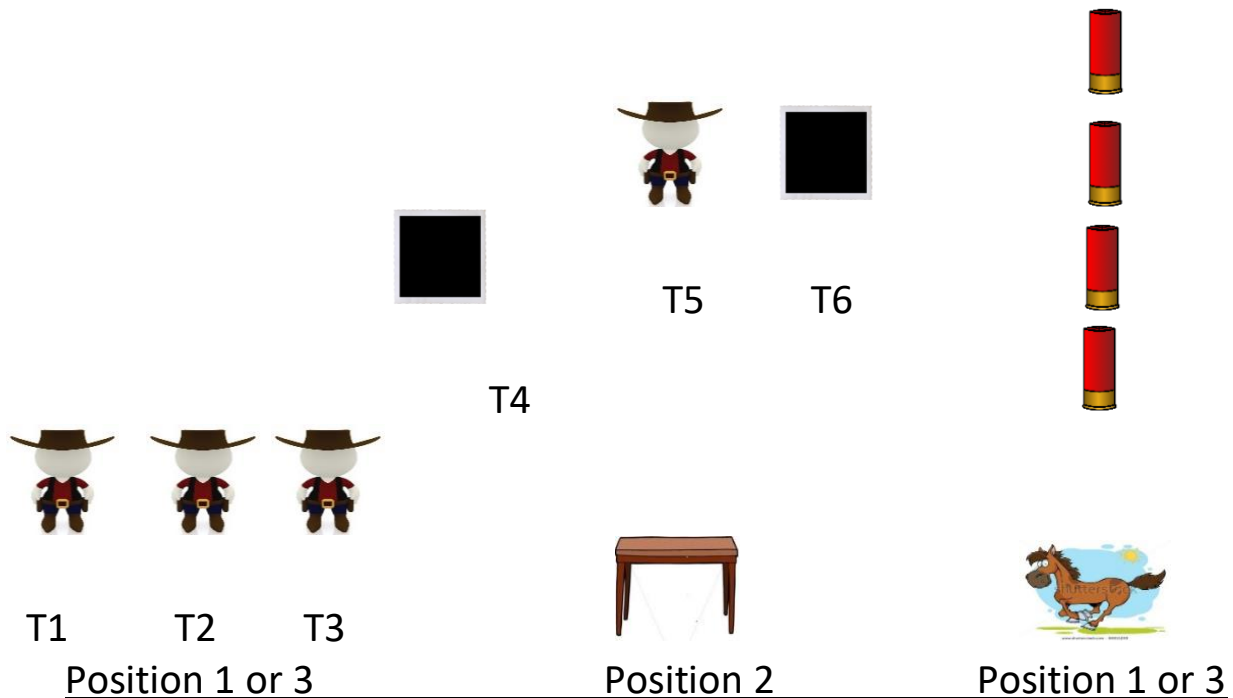

HOLIDAY SHOOT 2022
BAY 5/STAGE 5
THE WESTERN UNION/TELEGRAPH OFFICE

Pistols 5 ea holstered (may start with Pistols)
Rifle 10 rnds + 1 reload staged on Center table.
Shotgun 2+ staged on Center table (may start with Shotgun)

Shooter starts: Pistol(s) or Shotgun in hand
Shooter says: "Here comes the Polar Express"

ATB engage **PISTOLS** in a Progressive sweep, starting on the **Left**
1 on T1, 2 on T2, 3 on T3, 4 on T4.

Engage **RIFLE** targets by continuing the Progressive sweep, 5 on T5 and
6 on T6.

Engage **SHOTGUN** in any order. Starting w/ **RIFLE** must engage
Progressive sweep in a 6-5-4-3-2-1