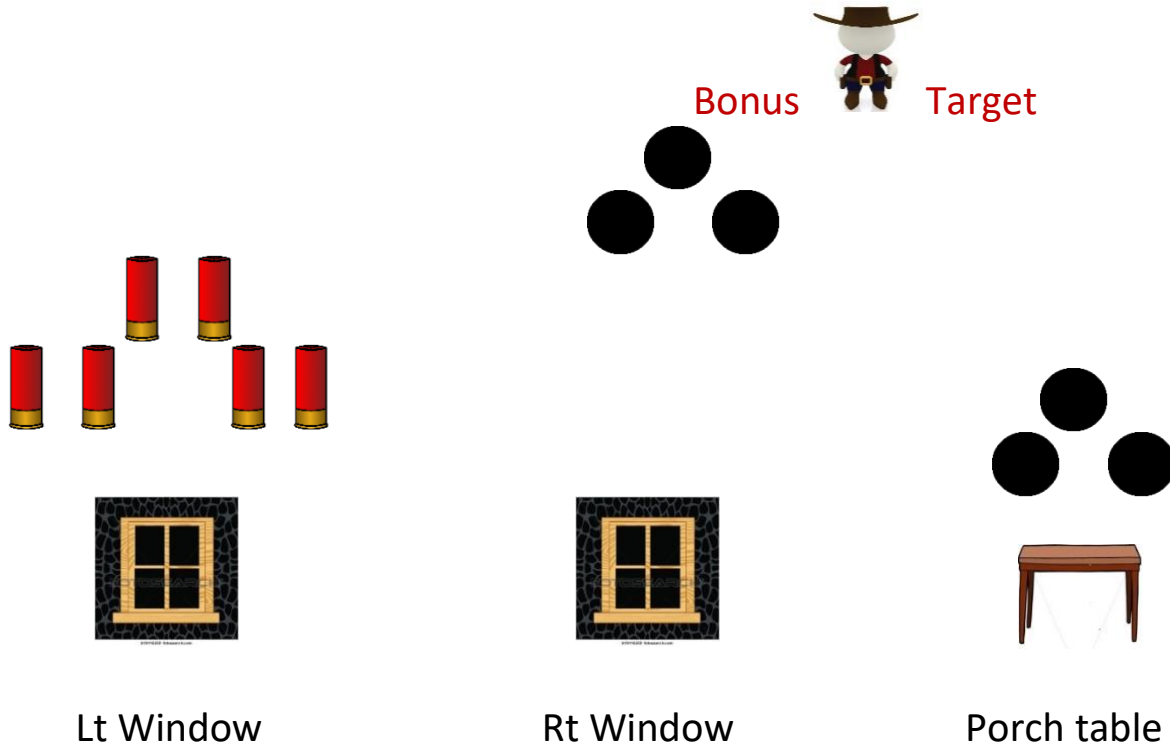

Shooter starts: Hands on Rifle
Shooter says: "Reindeer Stampede"

ATB Engage the 14 **RIFLE/PISTOL** targets @ LEAST once each with twenty (20) rounds.

Move to wagon to engage **SHOTGUN** any order.

HOLIDAY SHOOT 2022
BAY 3/ STAGE 3
THE OUTHOUSE

Rifle 10 rnds in hands at Center table
Pistols 5 rnds ea shot from Rt shelf
Shotgun 5+ staged on Lt shelf

Shooter starts: SASS Default
Shooter says: " HO! HO! HO!"

ATB engage **RIFLE** targets in a 2-5-3 sweep, from Front to Back OR
Back to Front.

MOVE TO EITHER PISTOLS OR SHOTGUN

Engage **PISTOLS** with Rifle instructions.

Engage **SHOTGUN** any order.

HOLIDAY SHOOT 2022
BAY 4/ STAGE 4
THE PONY EXPRESS

Shotgun 6+ stage @ Lt window
Rifle 10 rnds staged @ Rt window
Pistols 5 ea holstered, shot from porch