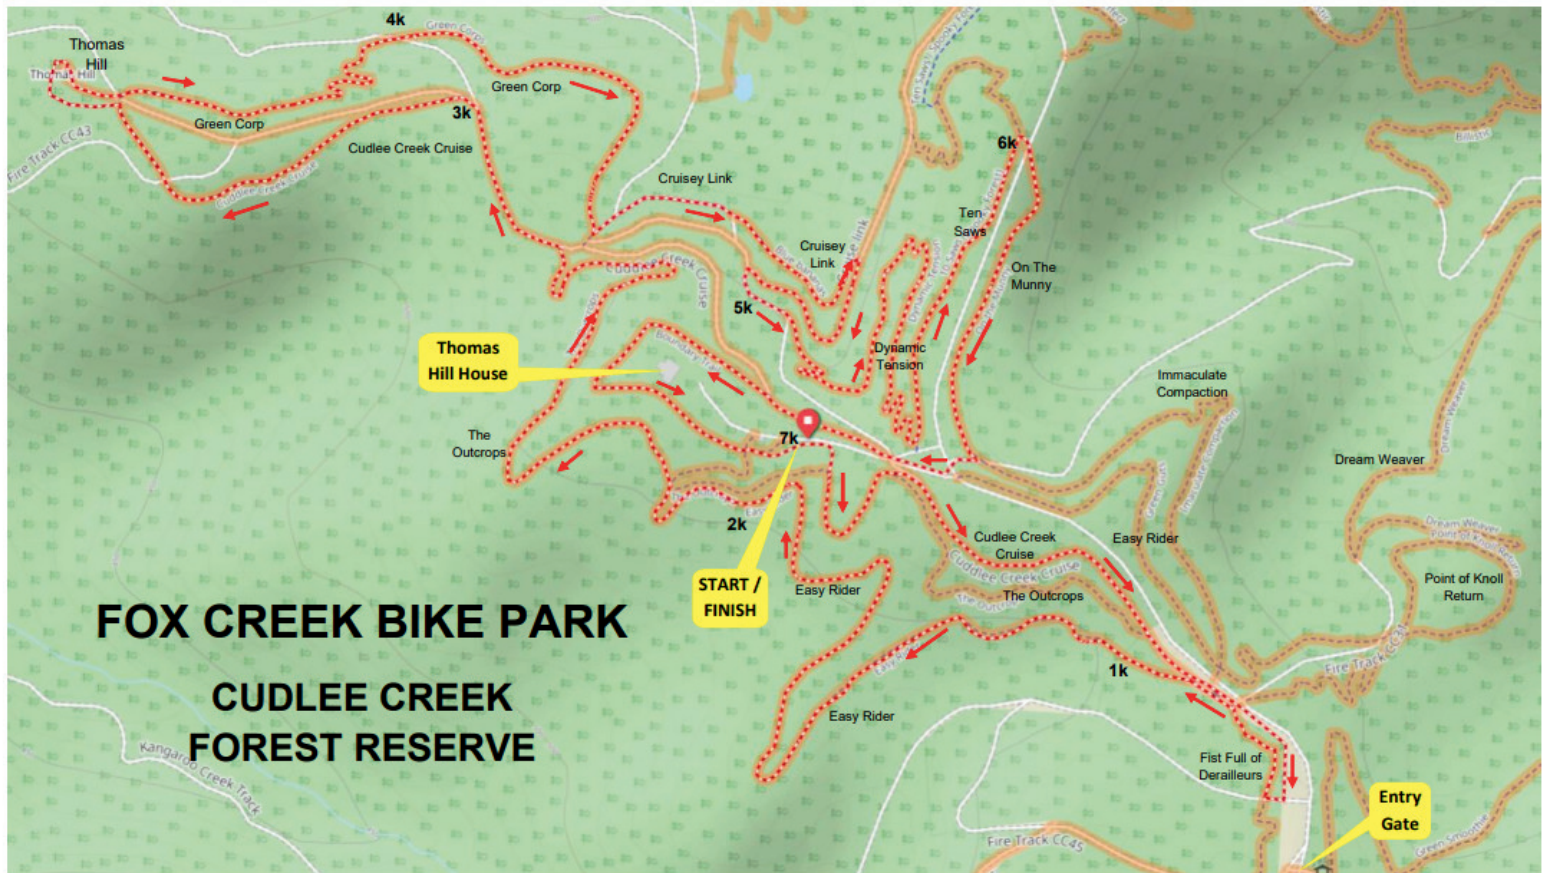

# DIRTY WEEKEND

27-28 APRIL, 2024

FOX CREEK BIKE PARK,  
CUDLEE CREEK FOREST  
SOUTH AUSTRALIA

ENTER AS A YOUTH TEAM OF 2, 3, OR 4

12hr Challenge  
6hr Challenge

CATEGORIES

WIN THE SCHOOLS CHALLENGE CUP FOR YOUR SCHOOL!

Team up in groups of 2, 3 or 4 and ride as many laps as you can in 12 or 6 hours. Score 1 point per rider entry, 3 points per rider for first place, 2 points per rider for second, and 1 point per rider for third.

# DIRTY WEEKEND

## 2024 YOUTH Course Map

Distance: approx 7km  
Elevation: approx +/- approx 115m

**27-28 APRIL, 2024**

**ENTER AS A YOUTH TEAM OF 2, 3, OR 4**

**12hr Challenge  
6hr Challenge**

**CATEGORIES**

**WIN THE SCHOOLS CHALLENGE CUP FOR YOUR SCHOOL!**