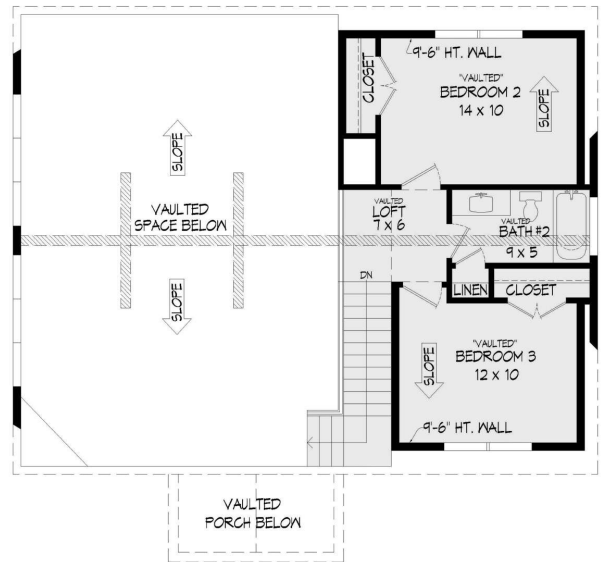

Custom Built Homes

1.5 Miles North of Blue Ridge Parkway on US Hwy 21 S
In Glade Valley North Carolina

Coming Soon

Bailey Model Features:

- 1,770 Sq Ft (Heat/Air)
- 3 Bedrooms
- 2.5 Bathrooms
- 1.5 Stories
- Contact us for pricing

Cave Rock is a 280 acre gated community with rolling hills, mountains and beautiful long range views

Bailey Model

Bailey Model

width: 40'-0" + 10' deck
MAIN LEVEL FLOOR PLAN

SECOND LEVEL FLOOR PLAN

BASEMENT FLOOR PLAN