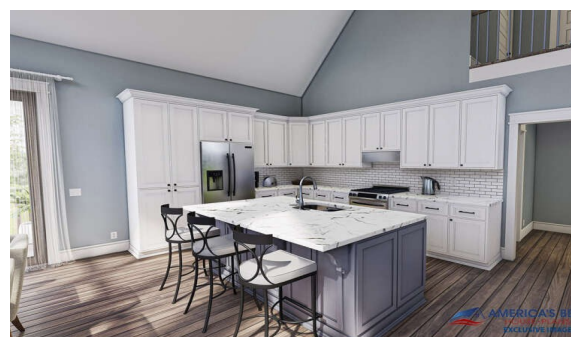

Custom Built Homes

1.5 Miles North of Blue Ridge Parkway on US Hwy 21 S
In Glade Valley North Carolina

Coming Soon

Bailey Model Features:

- 1,770 Sq Ft (Heat/Air)
- 3 Bedrooms
- 2.5 Bathrooms
- 1.5 Stories
- Contact us for pricing

Cave Rock is a 280 acre gated community with rolling hills, mountains and beautiful long range views

Bailey Model

Bailey Model

width: 40'-0" + 10' deck
MAIN LEVEL FLOOR PLAN

SECOND LEVEL FLOOR PLAN

BASEMENT FLOOR PLAN