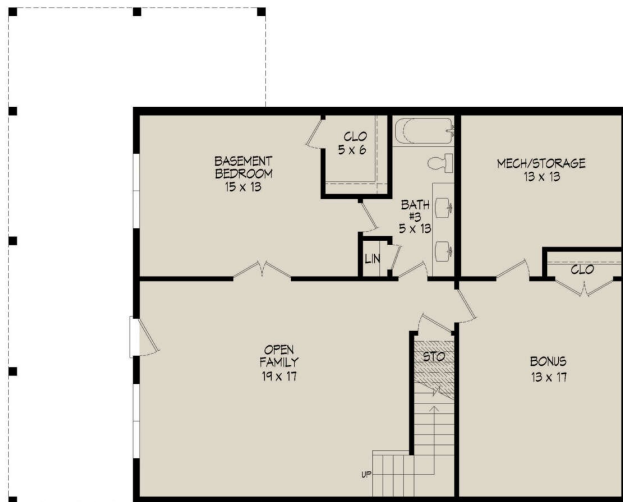

Custom Built Homes

1.5 Miles North of Blue Ridge Parkway on US Hwy 21 S
In Glade Valley North Carolina

Coming Soon

Bailey Model Features:

- 1,770 Sq Ft (Heat/Air)
- 3 Bedrooms
- 2.5 Bathrooms
- 1.5 Stories
- Contact us for pricing

Cave Rock is a 280 acre gated community with rolling hills, mountains and beautiful long range views

Bailey Model

Bailey Model

width: 40'-0" + 10' deck
MAIN LEVEL FLOOR PLAN

SECOND LEVEL FLOOR PLAN

BASEMENT FLOOR PLAN