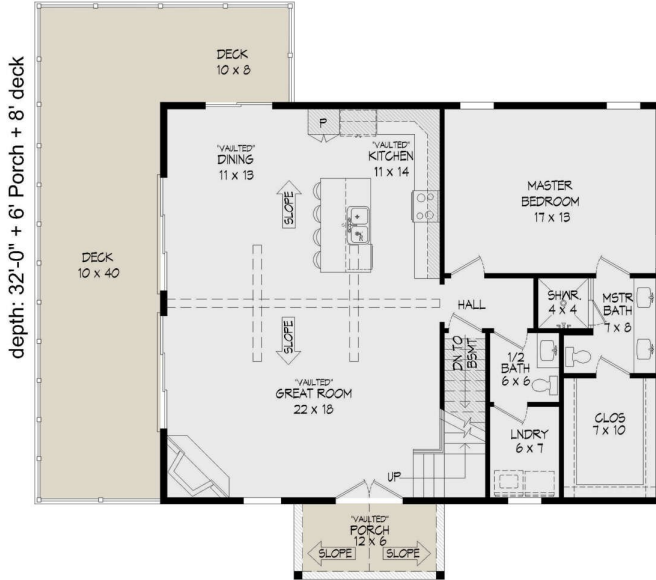

Custom Built Homes

1.5 Miles North of Blue Ridge Parkway on US Hwy 21 S
In Glade Valley North Carolina

Coming Soon

Bailey Model Features:

- 1,770 Sq Ft (Heat/Air)
- 3 Bedrooms
- 2.5 Bathrooms
- 1.5 Stories
- Contact us for pricing

Cave Rock is a 280 acre gated community with rolling hills, mountains and beautiful long range views

Bailey Model

Bailey Model

width: 40'-0" + 10' deck
MAIN LEVEL FLOOR PLAN

SECOND LEVEL FLOOR PLAN

BASEMENT FLOOR PLAN