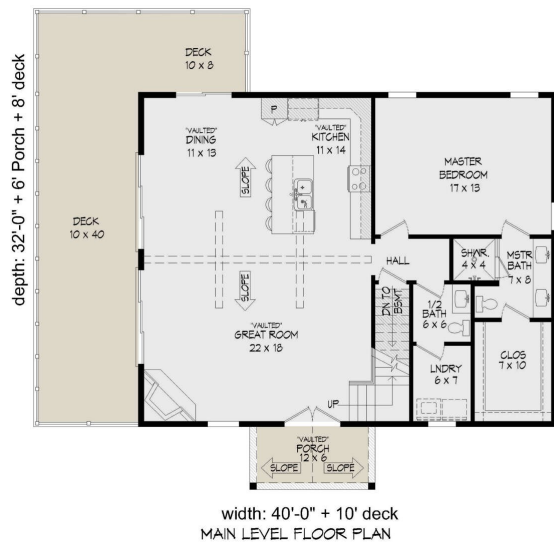

Custom Built Homes

1.5 Miles North of Blue Ridge Parkway on US Hwy 21 S
In Glade Valley North Carolina

Coming Soon

Bailey Model Features:

- 1,770 Sq Ft (Heat/Air)
- 3 Bedrooms
- 2.5 Bathrooms
- 1.5 Stories
- Contact us for pricing

Cave Rock is a 280 acre gated community with rolling hills, mountains and beautiful long range views

Bailey Model

Bailey Model

width: 40'-0" + 10' deck
MAIN LEVEL FLOOR PLAN

SECOND LEVEL FLOOR PLAN

BASEMENT FLOOR PLAN