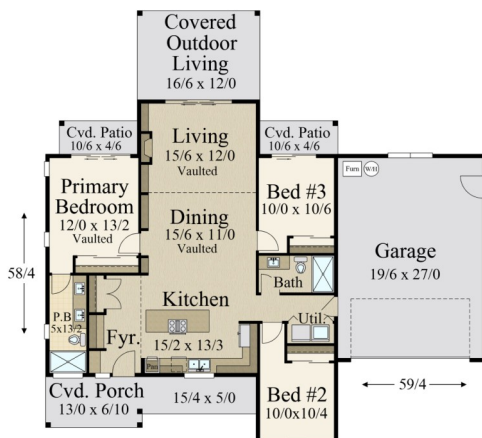

Custom Built Homes

1.5 Miles North of Blue Ridge Parkway on US Hwy 21 S
In Glade Valley North Carolina

Ixie Model Features:

- **1,400 Sq Ft (Heat/Air)**
- **3 Bedrooms**
- **2 Bathroom**
- **2 Car Garage**
- **Contact us for pricing**

Main Floor - 1,400 Sq. Ft.

Cave Rock is a 280 acre gated community with rolling hills, mountains and beautiful long range views