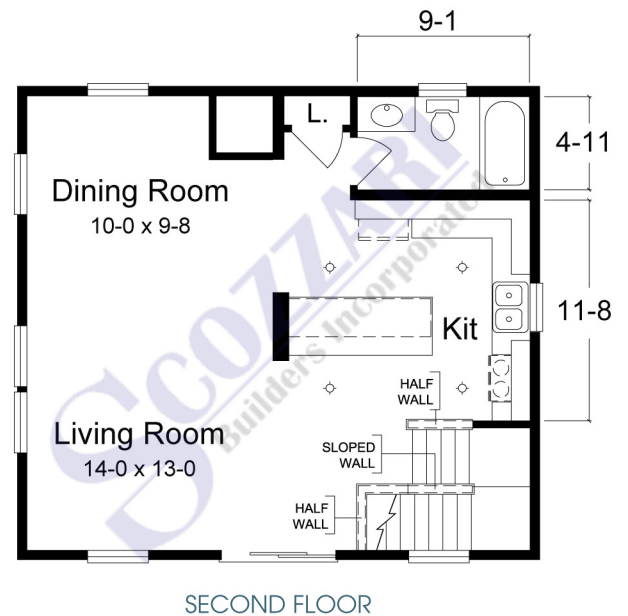

Asbury Park

SCOZZARI
Builders Incorporated

**Simplex
Homes**

A second floor kitchen and great room allows cooking and entertaining while you enjoy the views from the deck, nobody has to miss any of the action! Four bedrooms on the first floor top off the perfect beach home. Consult your builder or sales professional to determine which features shown on the renderings exceed standard Simplex specifications.

27'-6" x 25'-0" / 32'-0"
1567 sq. ft.