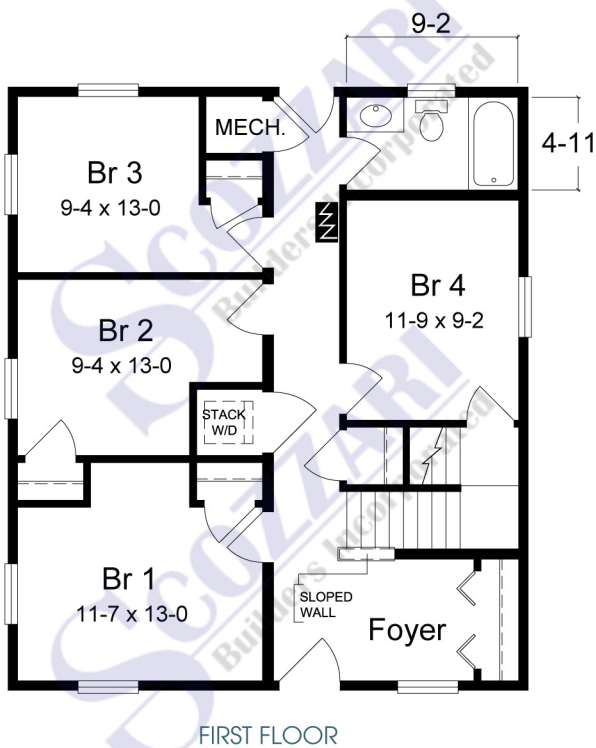

Asbury Park

SCOZZARI
Builders Incorporated

**Simplex
Homes**

A second floor kitchen and great room allows cooking and entertaining while you enjoy the views from the deck, nobody has to miss any of the action! Four bedrooms on the first floor top off the perfect beach home. Consult your builder or sales professional to determine which features shown on the renderings exceed standard Simplex specifications.

27'-6" x 25'-0" / 32'-0"
1567 sq. ft.