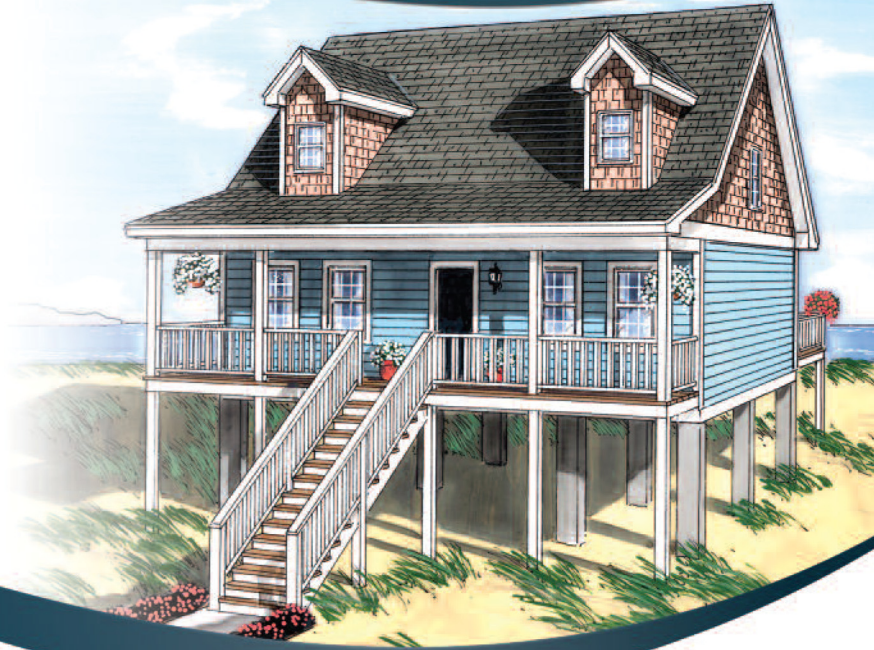

Bay Cottage

SCOZZARI
Builders Incorporated

Simplex
Homes

Plenty of room to grow in this traditional beach cottage with an open first floor and a unfinished second floor for future expansion for a Bunk Room or private bedrooms. Consult your builder or sales professional to determine which features shown on the renderings exceed standard Simplex specifications.

FIRST FLOOR

27'-6" x 31'-0"

PROPOSED SECOND FLOOR - OPTION 2 (533 sq. ft.)

PROPOSED SECOND FLOOR - OPTION 1 (533 sq. ft.)

852 sq. ft.