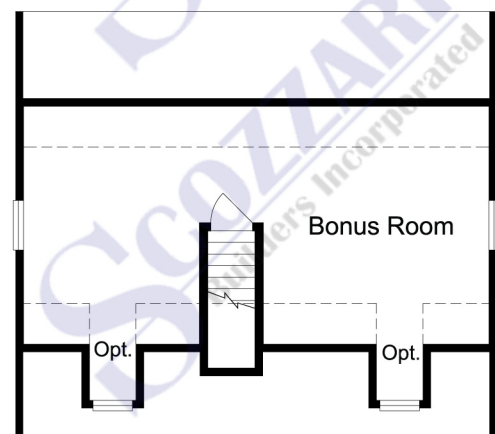

Bay Cottage

SCOZZARI
Builders Incorporated

Simplex
Homes

Plenty of room to grow in this traditional beach cottage with an open first floor and a unfinished second floor for future expansion for a Bunk Room or private bedrooms. Consult your builder or sales professional to determine which features shown on the renderings exceed standard Simplex specifications.

FIRST FLOOR

27'-6" x 31'-0"

PROPOSED SECOND FLOOR - OPTION 2 (533 sq. ft.)

PROPOSED SECOND FLOOR - OPTION 1 (533 sq. ft.)

852 sq. ft.