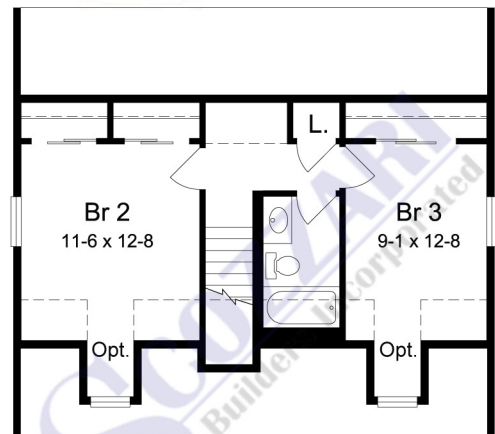

Bay Cottage

SCOZZARI
Builders Incorporated

Simplex
Homes

Plenty of room to grow in this traditional beach cottage with an open first floor and a unfinished second floor for future expansion for a Bunk Room or private bedrooms. Consult your builder or sales professional to determine which features shown on the renderings exceed standard Simplex specifications.

FIRST FLOOR

27'-6" x 31'-0"

PROPOSED SECOND FLOOR - OPTION 2 (533 sq. ft.)

PROPOSED SECOND FLOOR - OPTION 1 (533 sq. ft.)

852 sq. ft.