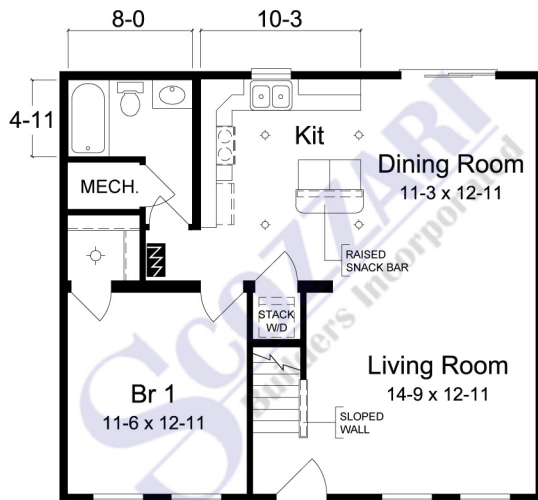

Bay Cottage

SCOZZARI
Builders Incorporated

Simplex
Homes

Plenty of room to grow in this traditional beach cottage with an open first floor and a unfinished second floor for future expansion for a Bunk Room or private bedrooms. Consult your builder or sales professional to determine which features shown on the renderings exceed standard Simplex specifications.

FIRST FLOOR

27'-6" x 31'-0"

PROPOSED SECOND FLOOR - OPTION 2 (533 sq. ft.)

PROPOSED SECOND FLOOR - OPTION 1 (533 sq. ft.)

852 sq. ft.