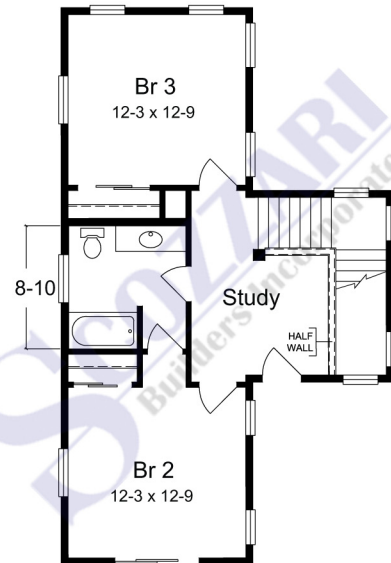

Bay Head II

SCOZZARI
Builders Incorporated

The Bay Head II is a companion home to the Bay Head I, featuring second floor bedrooms and study for guest's privacy. The first floor boasts a master suite for comfort and convenience. Consult your builder or sales professional to determine which features shown on the renderings exceed standard Simplex specifications.

FIRST FLOOR

SECOND FLOOR

23'-9" x 40'-0" / 57'-0"

1611 sq. ft.