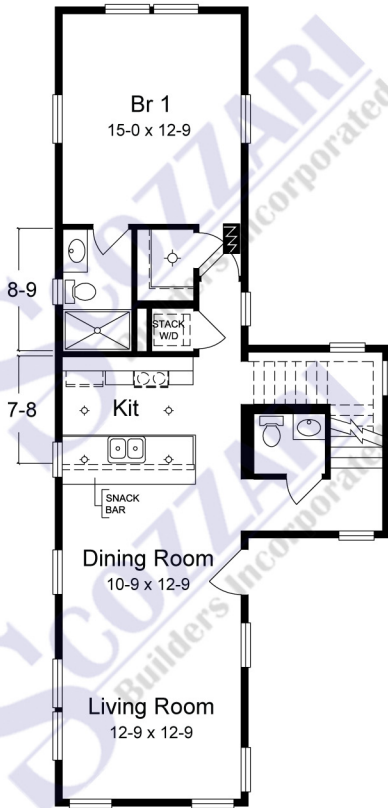

Bay Head II

SCOZZARI
Builders Incorporated

The Bay Head II is a companion home to the Bay Head I, featuring second floor bedrooms and study for guest's privacy. The first floor boasts a master suite for comfort and convenience. Consult your builder or sales professional to determine which features shown on the renderings exceed standard Simplex specifications.

FIRST FLOOR

SECOND FLOOR

23'-9" x 40'-0" / 57'-0"

1611 sq. ft.