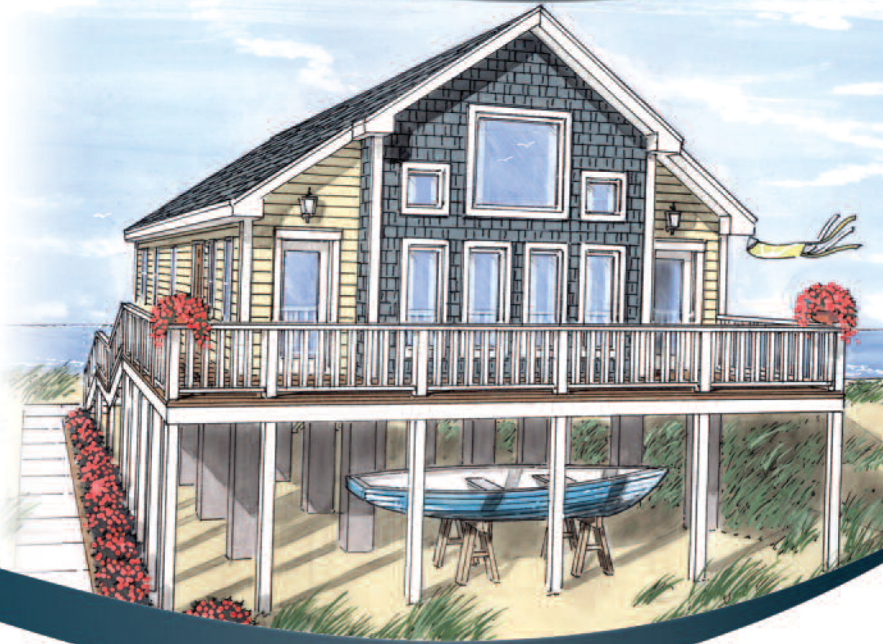

# Bayshore

**SCOZZARI**  
Builders Incorporated

**Simplex  
Homes**

A classic beach home with plenty of windows to enjoy the views from the vaulted great room. Consult your builder or sales professional to determine which features shown on the renderings exceed standard Simplex specifications.

**27'-6" x 56'-0" / 58'-0"**  
**1576 sq. ft.**