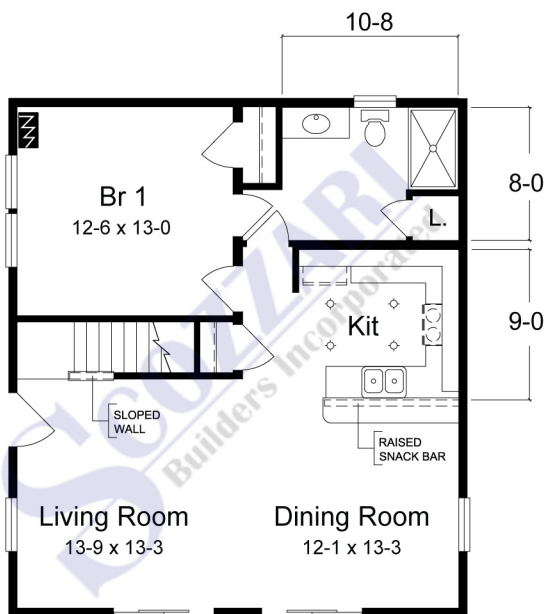

Beach Haven

SCOZZARI
Builders Incorporated

**Simplex
Homes**

A compact home to fit a smaller building site, but still loaded with all the space needed for comfortable living. An open floor plan suitable for larger gatherings and four bedrooms for plenty of guests. Consult your builder or sales professional to determine which features shown on the renderings exceed standard Simplex specifications.

FIRST FLOOR

SECOND FLOOR

27'-6" x 31'-0"

1560 sq. ft.