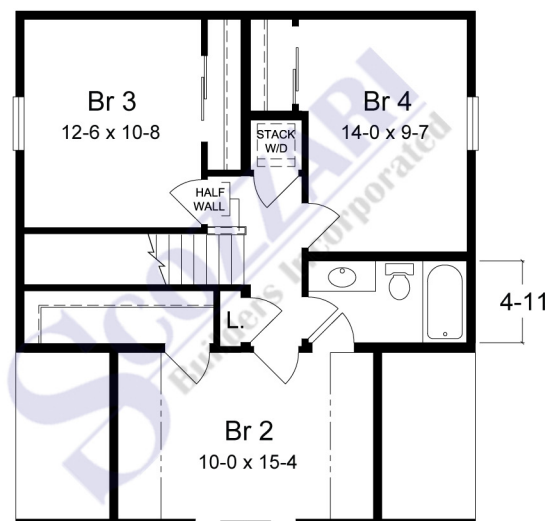

Beach Haven

SCOZZARI
Builders Incorporated

**Simplex
Homes**

A compact home to fit a smaller building site, but still loaded with all the space needed for comfortable living. An open floor plan suitable for larger gatherings and four bedrooms for plenty of guests. Consult your builder or sales professional to determine which features shown on the renderings exceed standard Simplex specifications.

FIRST FLOOR

SECOND FLOOR

27'-6" x 31'-0"

1560 sq. ft.