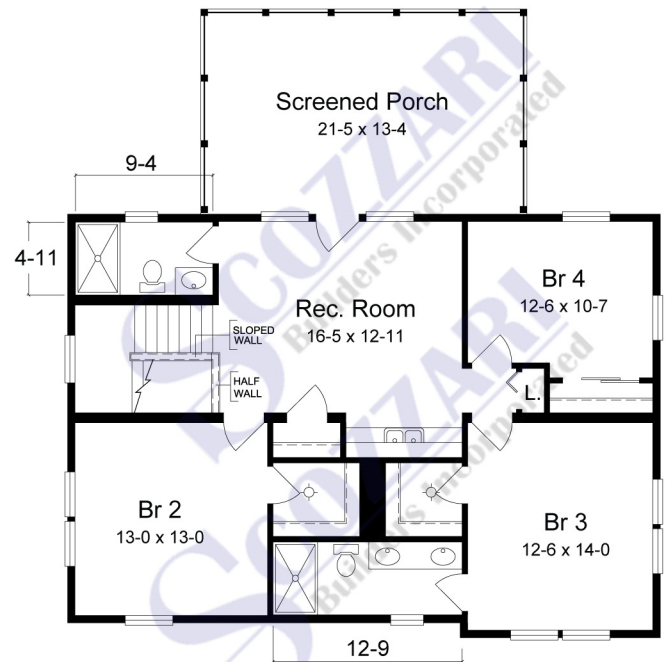

Belmar I

SCOZZARI
Builders Incorporated

**Simplex
Homes**

The Belmar Series of homes offer varying elevations to suit a variety of tastes but they all have one thing in common, unparalleled space. An open first floor design and a second level recreation area with wet bar. Five bedrooms and 3 ½ baths make this a great primary or rental home. Consult your builder or sales professional to determine which features shown on the renderings exceed standard Simplex specifications.

FIRST FLOOR

41'-3" x 40'-0"

SECOND FLOOR

2545 sq. ft.