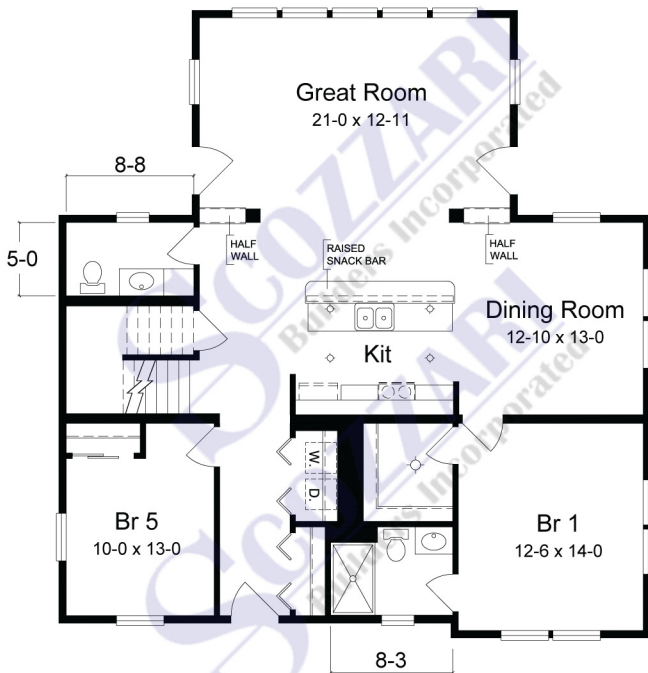

Belmar I

SCOZZARI
Builders Incorporated

**Simplex
Homes**

The Belmar Series of homes offer varying elevations to suit a variety of tastes but they all have one thing in common, unparalleled space. An open first floor design and a second level recreation area with wet bar. Five bedrooms and 3 ½ baths make this a great primary or rental home. Consult your builder or sales professional to determine which features shown on the renderings exceed standard Simplex specifications.

FIRST FLOOR

41'-3" x 40'-0"

SECOND FLOOR

2545 sq. ft.