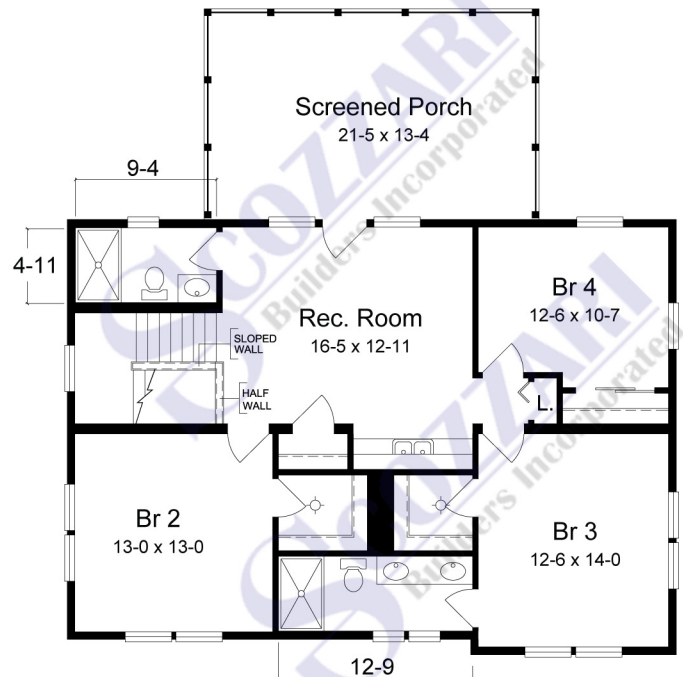

Belmar III

SCOZZARI
Builders Incorporated

**Simplex
Homes**

The Belmar Series of homes offer varying elevations to suit a variety of tastes but they all have one thing in common, unparalleled space. An open first floor design and a second level recreation area with wet bar. Five bedrooms and 3 ½ baths make this a great primary or rental home. Consult your builder or sales professional to determine which features shown on the renderings exceed standard Simplex specifications.

FIRST FLOOR

41'-3" x 40'-0"

SECOND FLOOR

2545 sq. ft.