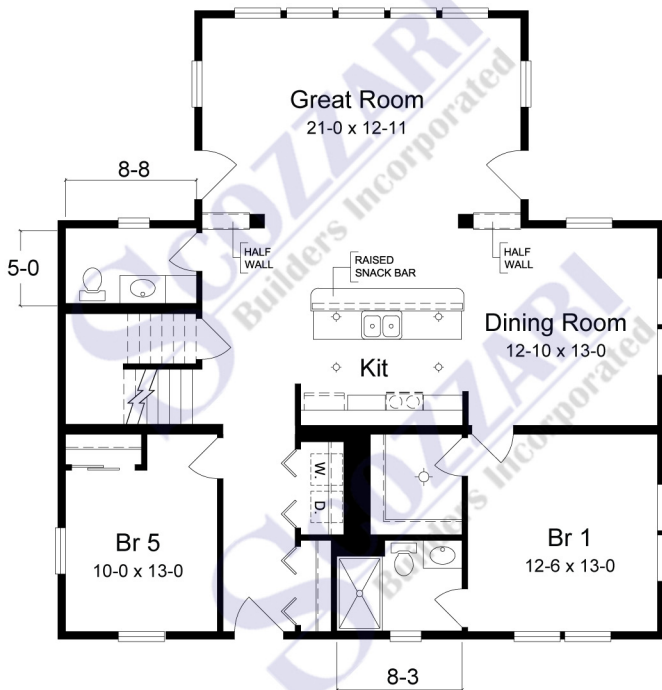

Belmar III

SCOZZARI
Builders Incorporated

**Simplex
Homes**

The Belmar Series of homes offer varying elevations to suit a variety of tastes but they all have one thing in common, unparalleled space. An open first floor design and a second level recreation area with wet bar. Five bedrooms and 3 ½ baths make this a great primary or rental home. Consult your builder or sales professional to determine which features shown on the renderings exceed standard Simplex specifications.

FIRST FLOOR

41'-3" x 40'-0"

SECOND FLOOR

2545 sq. ft.