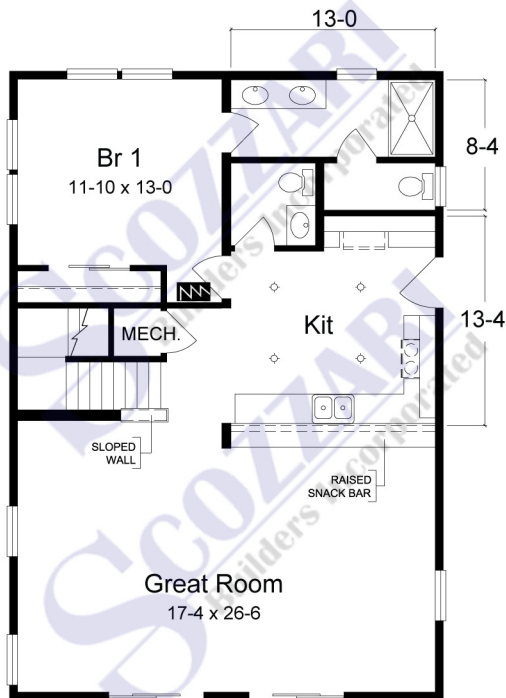

# Long Beach

**SCOZZARI**  
Builders Incorporated

**Simplex**  
Homes

A great room that opens to a spacious kitchen featuring an elevated bar that gives the Long Beach a spacious feel. Four bedrooms and 4 ½ baths provides your guests with comfort and convenience. Consult your builder or sales professional to determine which features shown on the renderings exceed standard Simplex specifications.

FIRST FLOOR

SECOND FLOOR

27'-6" x 40'-0"

2050 sq. ft.