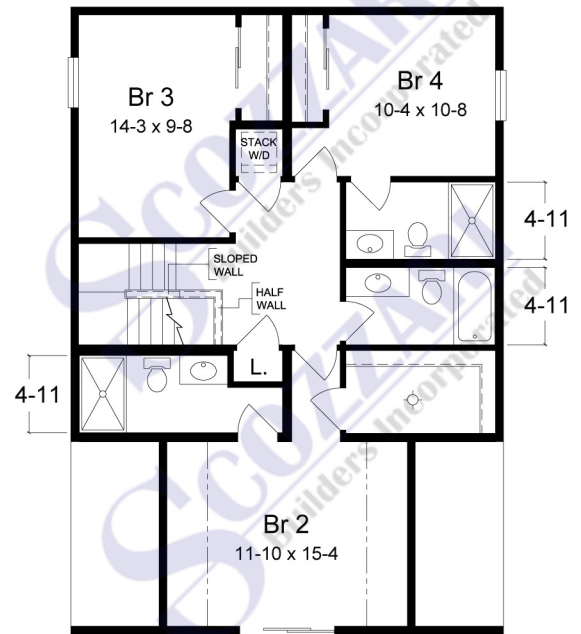

# Long Beach

**SCOZZARI**  
Builders Incorporated

**Simplex**  
Homes

A great room that opens to a spacious kitchen featuring an elevated bar that gives the Long Beach a spacious feel. Four bedrooms and 4 ½ baths provides your guests with comfort and convenience. Consult your builder or sales professional to determine which features shown on the renderings exceed standard Simplex specifications.

FIRST FLOOR

SECOND FLOOR

27'-6" x 40'-0"

2050 sq. ft.