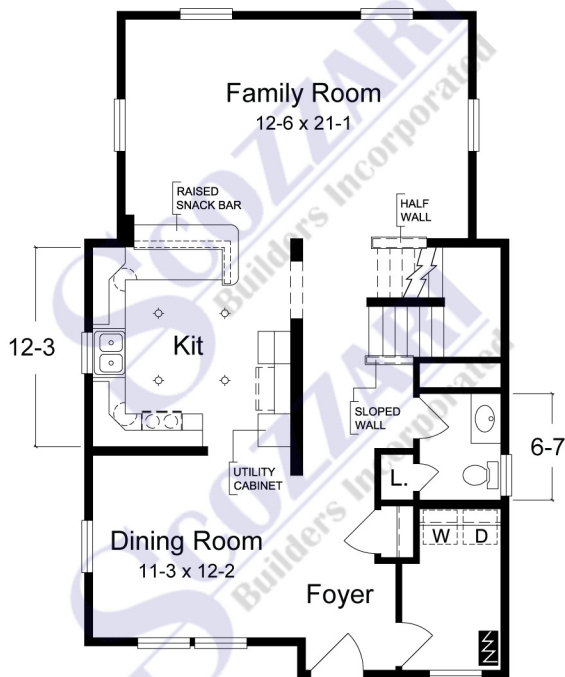

# Ocean Grove

**SCOZZARI**  
Builders Incorporated

**Simplex  
Homes**

A traditional floor plan gives you all the room you need for family gatherings or entertaining guests. Hey, lets all meet on the roof top deck to watch the sunset! Consult your builder or sales professional to determine which features shown on the renderings exceed standard Simplex specifications.

FIRST FLOOR

22'-0" / 26'-0" x 41'-0"

SECOND FLOOR

1976 sq. ft.