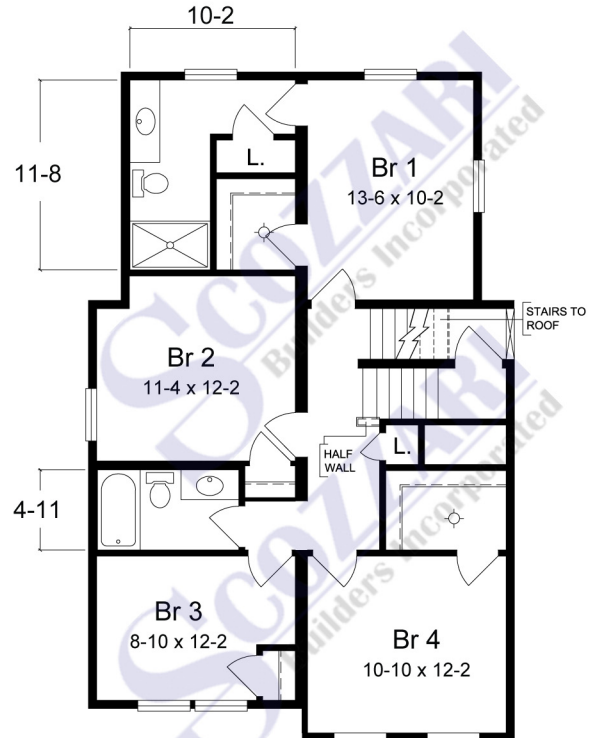

# Ocean Grove

**SCOZZARI**  
Builders Incorporated

**Simplex  
Homes**

A traditional floor plan gives you all the room you need for family gatherings or entertaining guests. Hey, lets all meet on the roof top deck to watch the sunset! Consult your builder or sales professional to determine which features shown on the renderings exceed standard Simplex specifications.

FIRST FLOOR

22'-0" / 26'-0" x 41'-0"

SECOND FLOOR

1976 sq. ft.