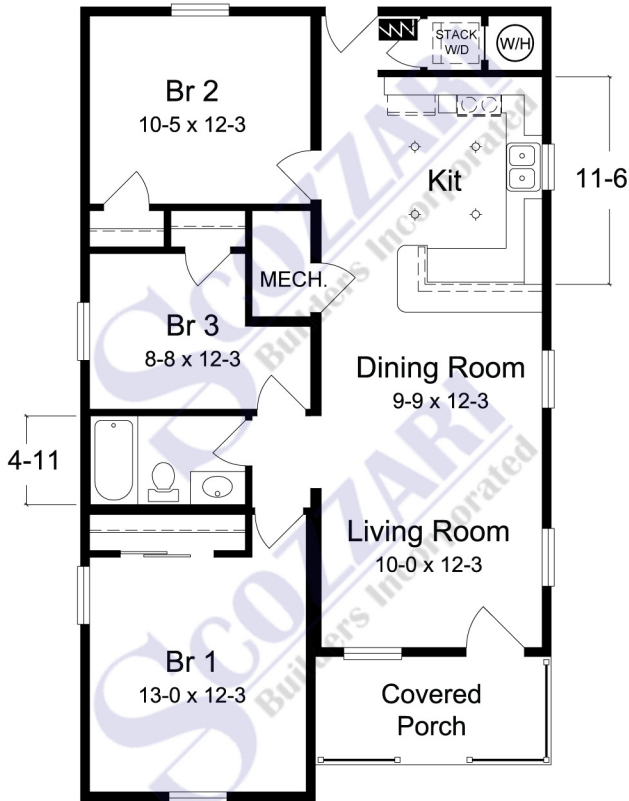

Sea Isle

SCOZZARI
Builders Incorporated

**Simplex
Homes**

Simplicity is the beauty of this traditional floor plan, open space for entertaining and 3 three bedrooms for plenty of guests. Consult your builder or sales professional to determine which features shown on the renderings exceed standard Simplex specifications.

26'-0" x 36'-0" / 44'-0"
1043 sq. ft.