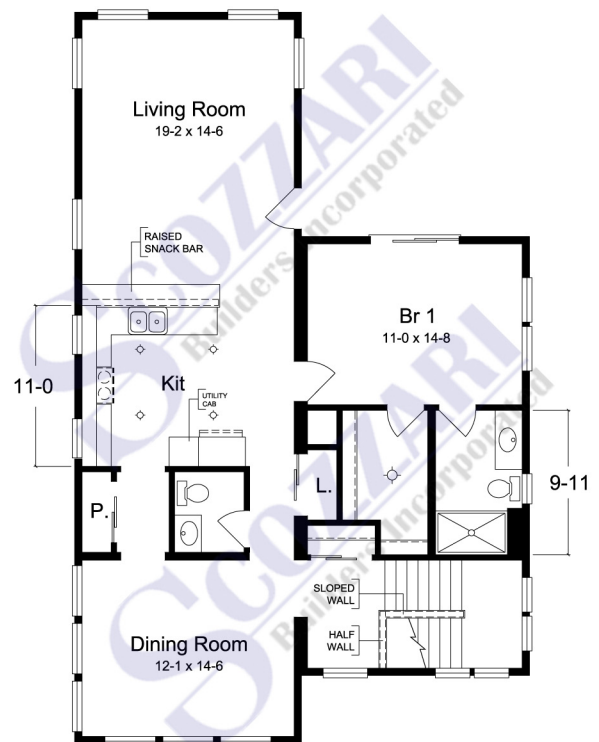

# Seaside I

**SCOZZARI**  
Builders Incorporated

**Simplex  
Homes**

The Seaside I features five bedrooms, including two master suites that will provide ample accommodations for friends and family to gather and make memories in this stunning contemporary home. Consult your builder or sales professional to determine which features shown on the renderings exceed standard Simplex specifications.

FIRST FLOOR

31'-0" x 50'-0"

SECOND FLOOR

2486 sq. ft.