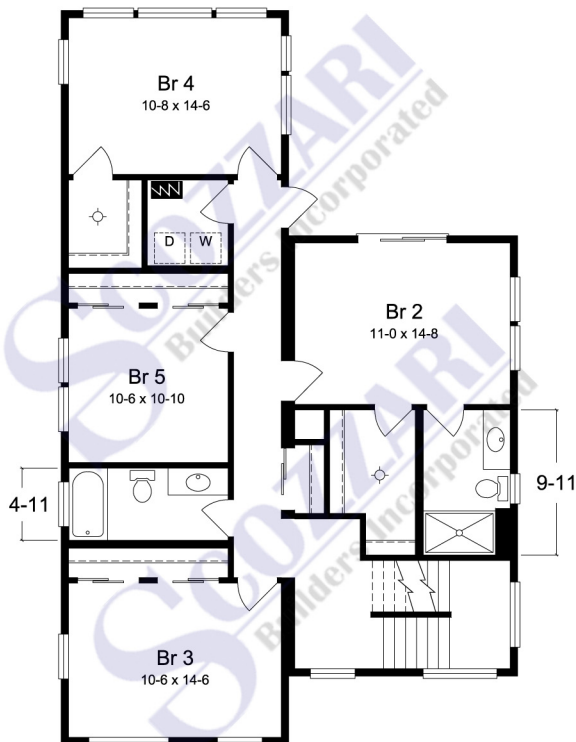

# Seaside I

**SCOZZARI**  
Builders Incorporated

**Simplex  
Homes**

The Seaside I features five bedrooms, including two master suites that will provide ample accommodations for friends and family to gather and make memories in this stunning contemporary home. Consult your builder or sales professional to determine which features shown on the renderings exceed standard Simplex specifications.

FIRST FLOOR

31'-0" x 50'-0"

SECOND FLOOR

2486 sq. ft.