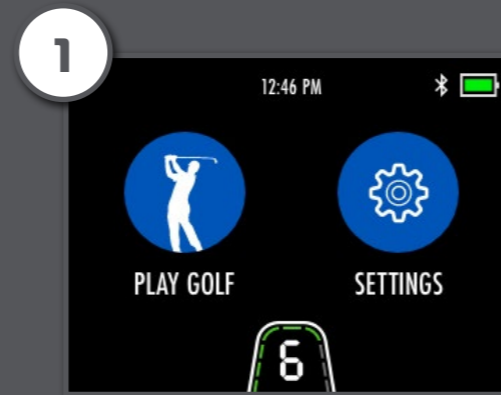

M7 GPS

ELECTRIC CADDY

Offering the ultimate in responsive control, the M7 GPS is the World's first remote controlled touchscreen caddy. The impressive features include quick and accurate, high-performance GPS for over 40,000 worldwide courses.

1 Home Screen

2 Dynamic Green View

3 Drag & Drop Flag

4 Hazard Information

5 GPS Menu

6 Score Tracking

7 Bluetooth Connection

8 Missed Call / Email Notification

9 Text Preview