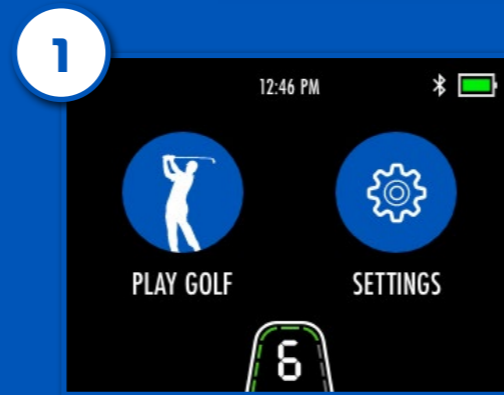

1. 1 Home Screen
2. 2 Dynamic Green View
3. 3 Drag & Drop Flag
4. 4 Hazard Information
5. 5 GPS Menu
6. 6 Score Tracking
7. 7 Bluetooth Connection
8. 8 Missed Call
9. 9 Text Preview