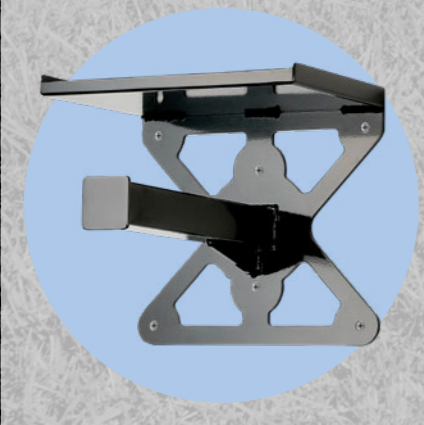

Caddy Rack

Allows you to hang your Motocaddy and Lithium battery on the wall for efficient and effective storage.

$59