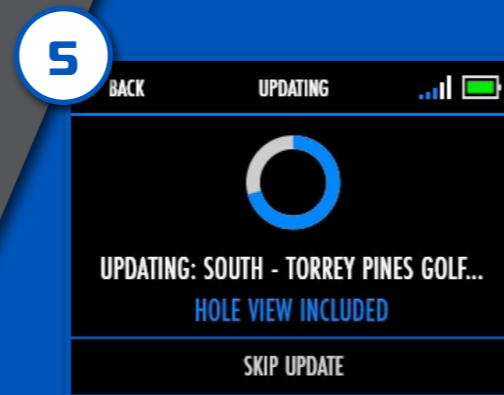

CELLULAR DATA