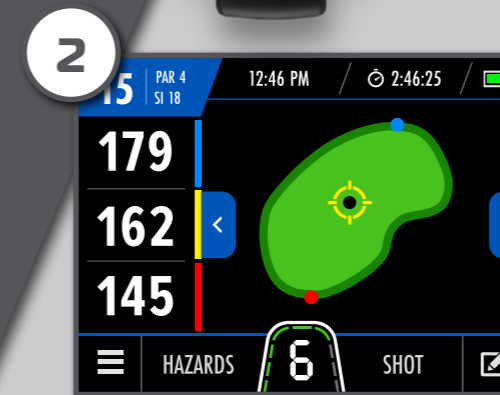

M7 GPS

ELECTRIC CADDY

Offering the ultimate in responsive control, the M7 GPS is the World's first remote controlled touchscreen caddy. The impressive features include quick and accurate, high-performance GPS for over 40,000 worldwide courses.

1 Home Screen

2 Dynamic Green View

3 Drag & Drop Flag

4 Hazard Information

5 GPS Menu

6 Score Tracking

7 Bluetooth Connection

8 Missed Call / Email Notification

9 Text Preview