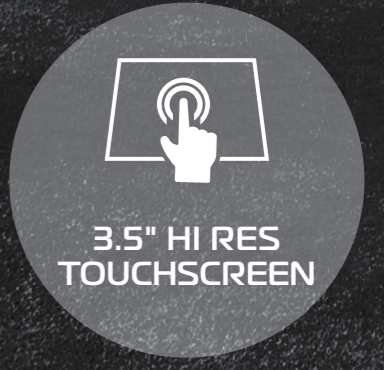

NEW

M7 GPS | MOTOCADDY®

PERFORMANCE PLAN