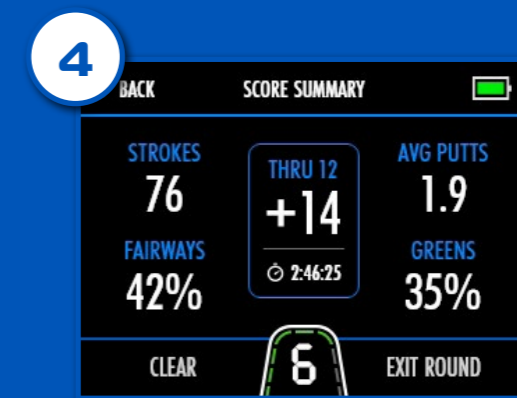

CELLULAR DATA