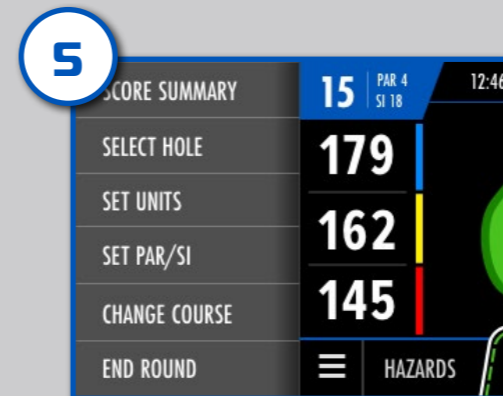

1. 1 Home Screen
2. 2 Dynamic Green View
3. 3 Drag & Drop Flag
4. 4 Hazard Information
5. 5 GPS Menu
6. 6 Score Tracking
7. 7 Bluetooth Connection
8. 8 Missed Call
9. 9 Text Preview