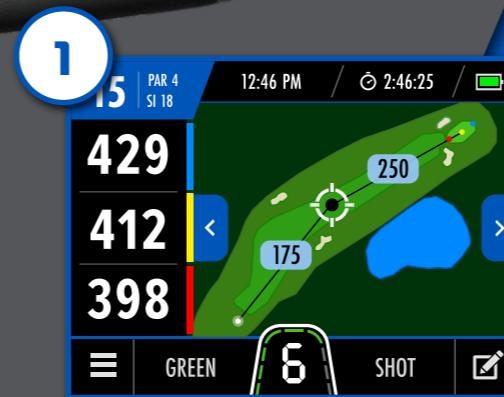

CELLULAR DATA