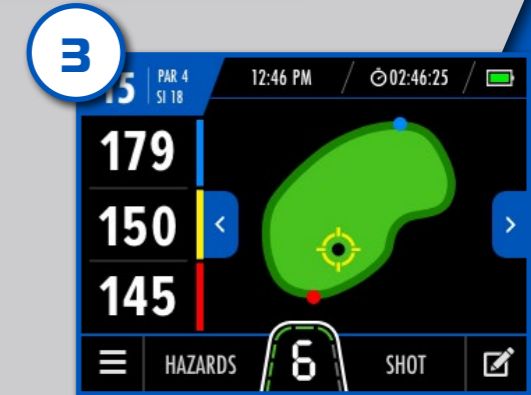

1. 1 Home Screen
2. 2 Dynamic Green View
3. 3 Drag & Drop Flag
4. 4 Hazard Information
5. 5 GPS Menu
6. 6 Score Tracking
7. 7 Bluetooth Connection
8. 8 Missed Call
9. 9 Text Preview