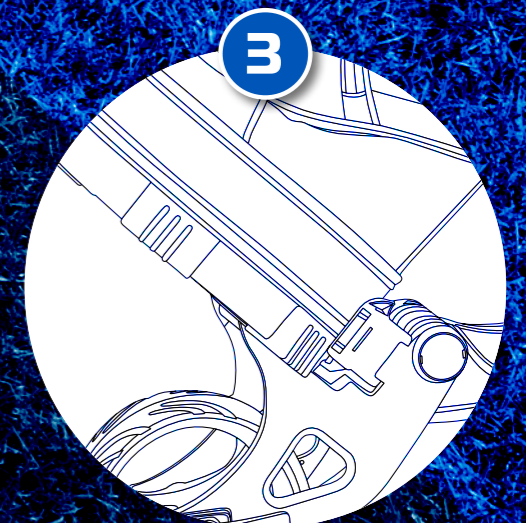

EASILOCK™

EASY AS 1, 2, 3

Available on all Motocaddy carts and bags, the exclusive EASILOCK™ system locks the bag onto the caddy and removes the need for a lower bag support strap.

Two holes on the caddy's lower bag support align with two removable pins on the base of the bag; ensuring golfers can secure their bag easier and quicker than ever before.