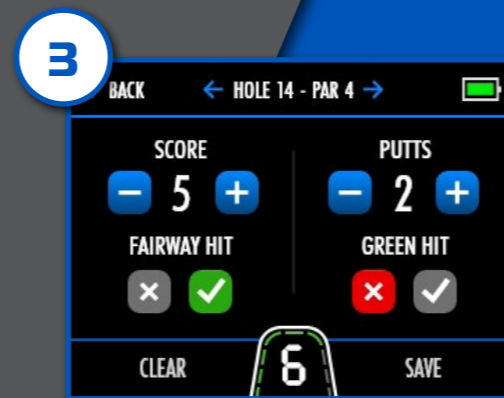

CELLULAR DATA