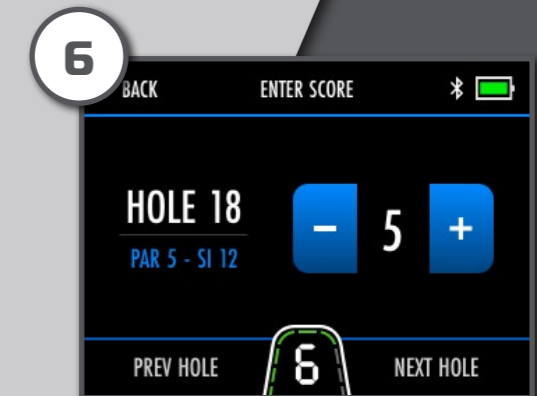

M7 GPS

ELECTRIC CADDY

Offering the ultimate in responsive control, the M7 GPS is the World's first remote controlled touchscreen caddy. The impressive features include quick and accurate, high-performance GPS for over 40,000 worldwide courses.

1 Home Screen

2 Dynamic Green View

3 Drag & Drop Flag

4 Hazard Information

5 GPS Menu

6 Score Tracking

7 Bluetooth Connection

8 Missed Call / Email Notification

9 Text Preview