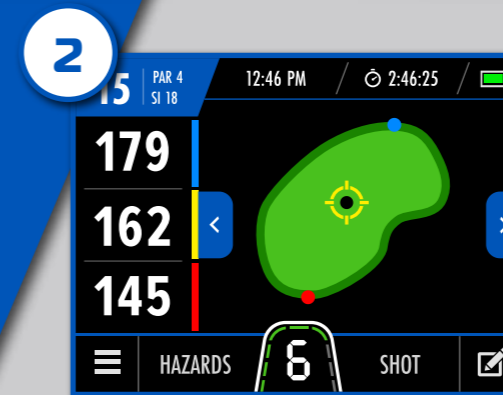

1. 1 Home Screen
2. 2 Dynamic Green View
3. 3 Drag & Drop Flag
4. 4 Hazard Information
5. 5 GPS Menu
6. 6 Score Tracking
7. 7 Bluetooth Connection
8. 8 Missed Call
9. 9 Text Preview