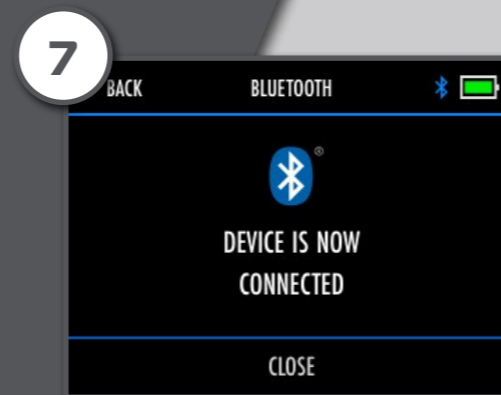

M7 GPS

ELECTRIC CADDY

Offering the ultimate in responsive control, the M7 GPS is the World's first remote controlled touchscreen caddy. The impressive features include quick and accurate, high-performance GPS for over 40,000 worldwide courses.

1 Home Screen

2 Dynamic Green View

3 Drag & Drop Flag

4 Hazard Information

5 GPS Menu

6 Score Tracking

7 Bluetooth Connection

8 Missed Call / Email Notification

9 Text Preview