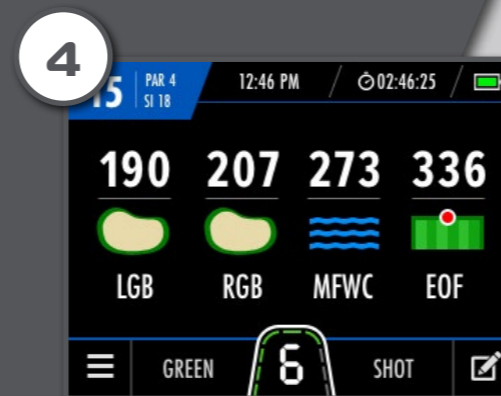

M7 GPS

ELECTRIC CADDY

Offering the ultimate in responsive control, the M7 GPS is the World's first remote controlled touchscreen caddy. The impressive features include quick and accurate, high-performance GPS for over 40,000 worldwide courses.

1 Home Screen

2 Dynamic Green View

3 Drag & Drop Flag

4 Hazard Information

5 GPS Menu

6 Score Tracking

7 Bluetooth Connection

8 Missed Call / Email Notification

9 Text Preview