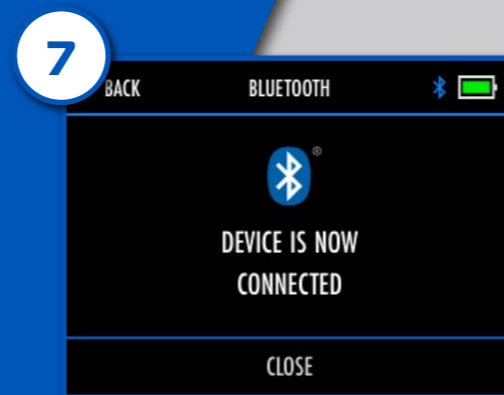

1. 1 Home Screen
2. 2 Dynamic Green View
3. 3 Drag & Drop Flag
4. 4 Hazard Information
5. 5 GPS Menu
6. 6 Score Tracking
7. 7 Bluetooth Connection
8. 8 Missed Call
9. 9 Text Preview