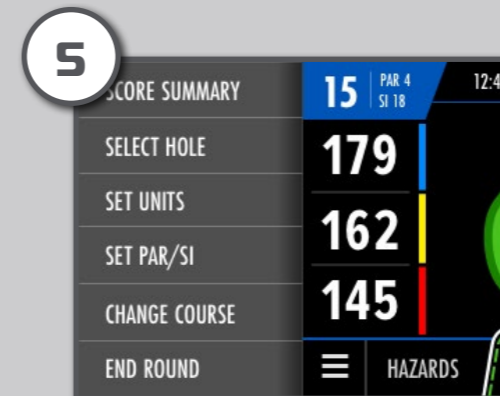

M7 GPS

ELECTRIC CADDY

Offering the ultimate in responsive control, the M7 GPS is the World's first remote controlled touchscreen caddy. The impressive features include quick and accurate, high-performance GPS for over 40,000 worldwide courses.

1 Home Screen

2 Dynamic Green View

3 Drag & Drop Flag

4 Hazard Information

5 GPS Menu

6 Score Tracking

7 Bluetooth Connection

8 Missed Call / Email Notification

9 Text Preview