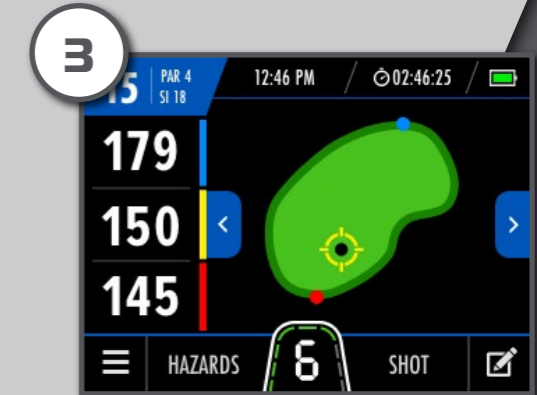

M7 GPS

ELECTRIC CADDY

Offering the ultimate in responsive control, the M7 GPS is the World's first remote controlled touchscreen caddy. The impressive features include quick and accurate, high-performance GPS for over 40,000 worldwide courses.

1 Home Screen

2 Dynamic Green View

3 Drag & Drop Flag

4 Hazard Information

5 GPS Menu

6 Score Tracking

7 Bluetooth Connection

8 Missed Call / Email Notification

9 Text Preview