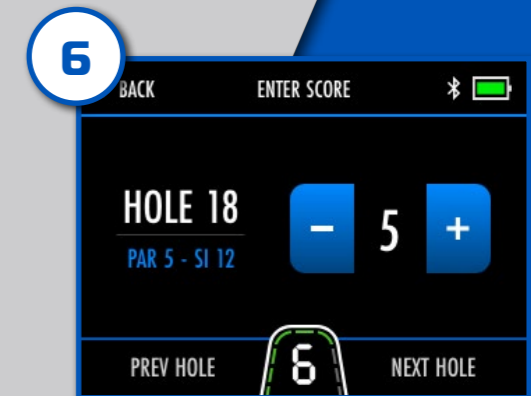

1. 1 Home Screen
2. 2 Dynamic Green View
3. 3 Drag & Drop Flag
4. 4 Hazard Information
5. 5 GPS Menu
6. 6 Score Tracking
7. 7 Bluetooth Connection
8. 8 Missed Call
9. 9 Text Preview