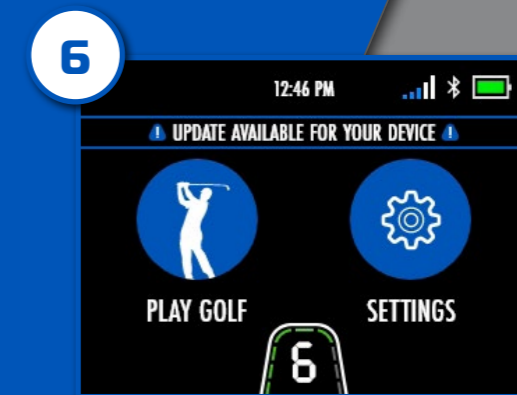

CELLULAR DATA