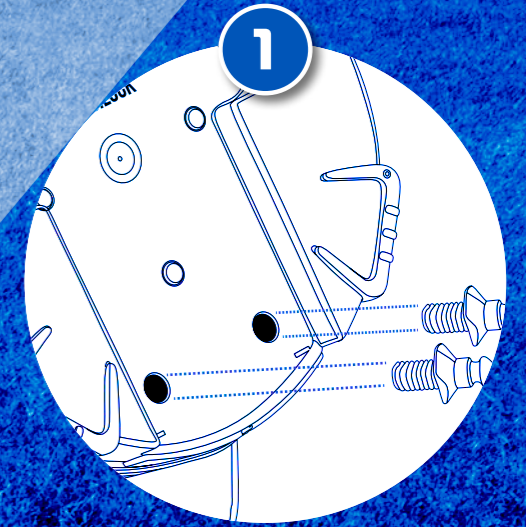

EASILOCK™

EASY AS 1, 2, 3

Available on all Motocaddy carts and bags, the exclusive EASILOCK™ system locks the bag onto the caddy and removes the need for a lower bag support strap.

Two holes on the caddy's lower bag support align with two removable pins on the base of the bag; ensuring golfers can secure their bag easier and quicker than ever before.