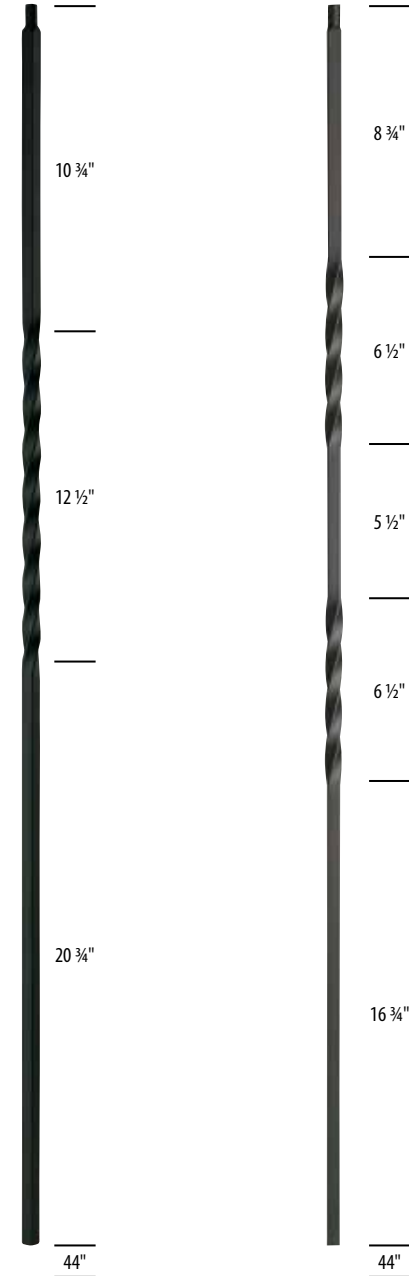

MODEL #	CSD #
S-MXL658SB	1037093
S-MXL658ORB	1037087
S-MXL658ORC	1037089