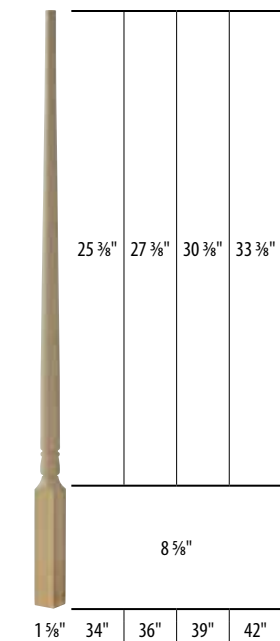

Wood Balusters & Newels

MODEL #	(L)	CSD #
POPLAR		
SW-P5315-34	34"	1039359
SW-P5315-36	36"	1039360
SW-P5315-39	39"	1039361
SW-P5315-42	42"	1039362