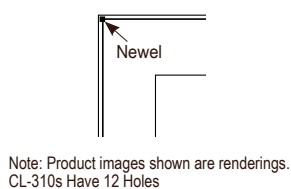

Designed for 7 1/2" Rise and 10" Run (36.9°)