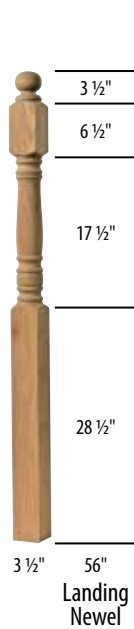

**Model 4 (Right):** A baluster with a decorative scroll design. Total height is 44".

**Close-up Details:**

- Hammered Edge:** Shows the textured surface of the baluster's top edge.
- Sphere:** Shows a close-up of a spherical detail on the baluster.

**Dimensions:**

- Model 1: 44" total height.
- Model 2: 18 3/4" (top section), 2" (sphere), 23 1/4" (bottom section), 44" total height.
- Model 3: 9 1/8" (top section), 2" (sphere), 17 3/8" (middle section), 2" (sphere), 13 1/2" (bottom section), 44" total height.
- Model 4: 12 5/8" (top section), 14" (scroll), 5" (width of scroll), 17 3/8" (bottom section), 44" total height.

# Wood Balusters & Newels

MODEL #	(L)	CSD #
<b>MAPLE</b>		
S-M5005-42	42"	1036683
<b>HEMLOCK</b>		
SW-H5005-42	42"	1039209
<b>PRIMED</b>		
SW-PR5005-36	36"	1039423
SW-PR5005-42	42"	1039424

MODEL #	(L)	CSD #
<b>PRIMED</b>		
SW-PR5200-41	41"	1039456

MODEL #	(L)	CSD #
<b>HEMLOCK</b>		
SW-H5090-42	42"	1039227
<b>PRIMED</b>		
SW-PR5090-36	36"	1039447
SW-PR5090-42	42"	1039448

MODEL #	(L)	CSD #
<b>OAK</b>		
S-4500	48"	1034134

MODEL #	(L)	CSD #
<b>OAK</b>		
S-4504	56"	1034138
<b>HEMLOCK</b>		
SW-H4504	60"	1039202