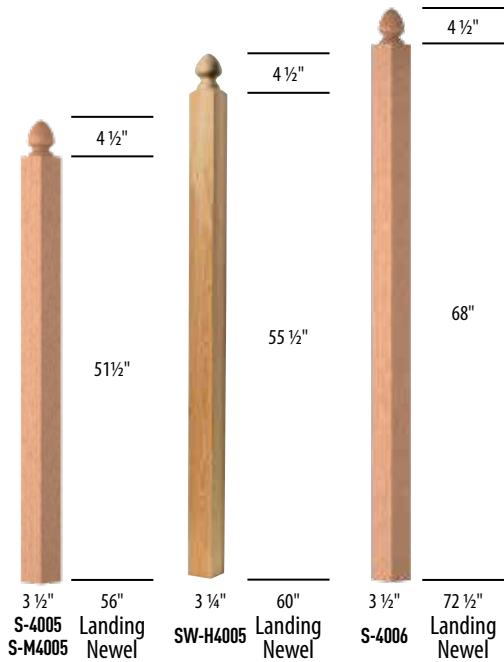

Wood Newels

MODEL #	(L)	CSD #	LJS #
OAK			
S-4005	56"	1032826	LJ-4005-O
S-4006	72-1/2"	1032829	LJ-4006-O
MAPLE			
S-M4005	56"	1035281	LJ-4005-M
HEMLOCK			
SW-H4005	60"	1039178	

MODEL #	(L)	CSD #
HEMLOCK		
SW-H4005BT	60"	1039179