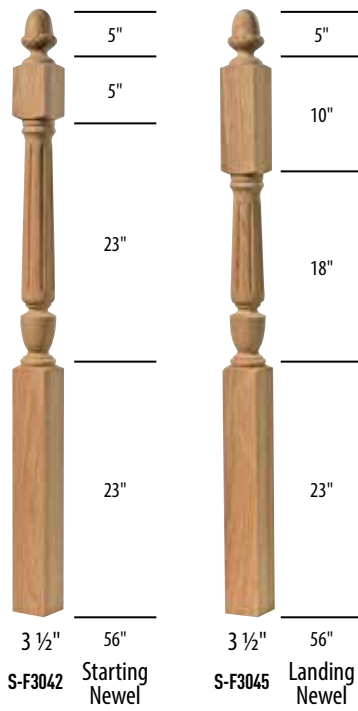

MODEL #	(L)	CSD #
OAK		
S-F3042	58"	1034832
S-F3045	56"	1034833