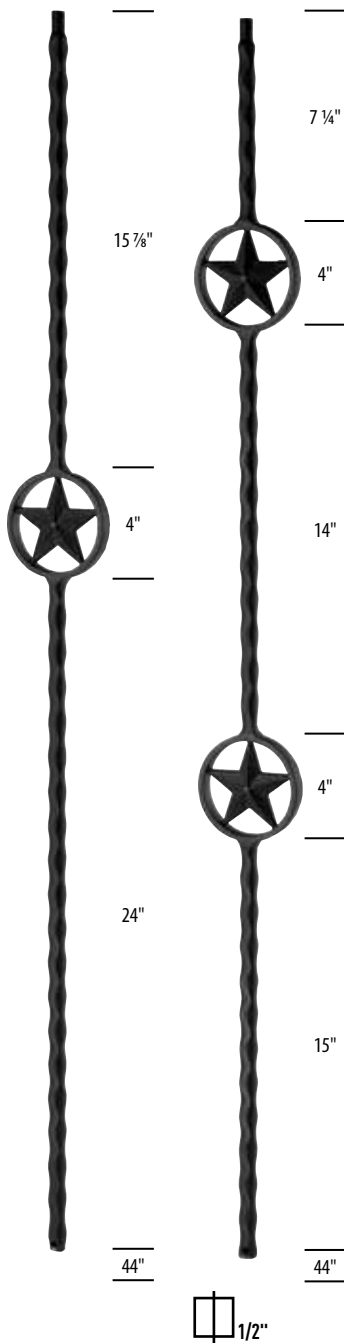

Star Design

MODEL #	CSD #	MODEL #	CSD #
S-M673SB	1035550	S-M674SB	1035551