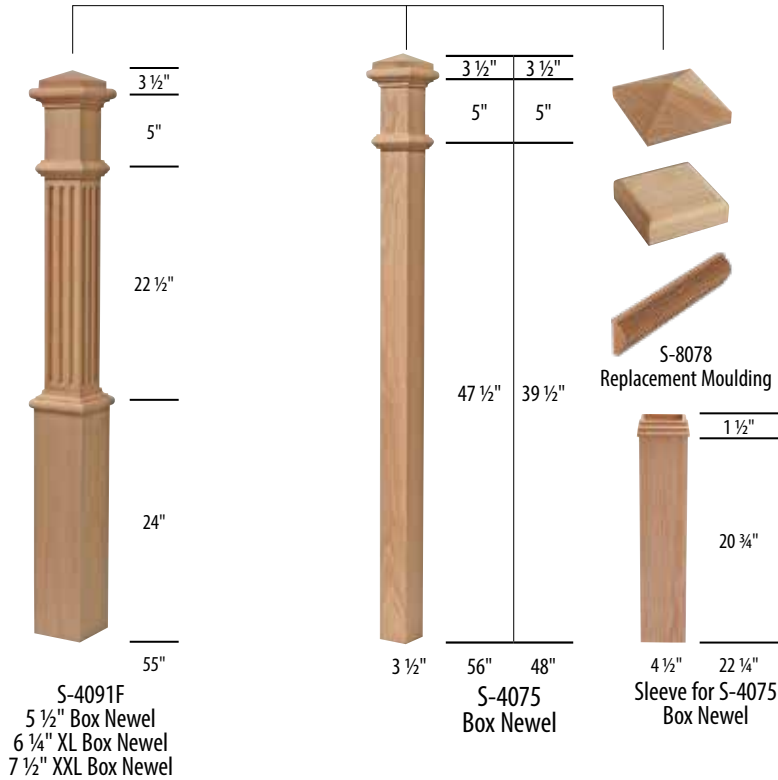

Box Newels

Interchangeable pyramid and flat caps included with each box newel