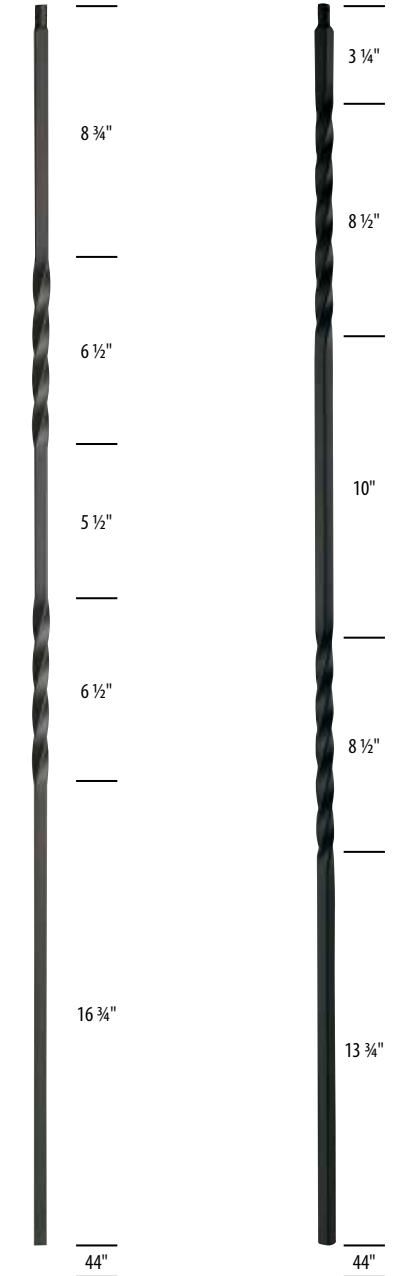

MODEL #	CSD #
S-MC533SB	1038322
S-MC533AB	1038312
S-MC533ORB	1038315
S-MC533ORC	1038317
S-MC533PC	1038320

MODEL #	CSD #
S-MXL533SB	1037084
S-MXL533ORB	1037078
S-MXL533ORC	1037080

MODEL #	CSD #
S-MXL701SB	1037102
S-MXL701ORB	1037096
S-MXL701ORC	1037098

FINISHES: SB = Satin Black • ORB = Oil Rubbed Bronze • ORC = Oil Rubbed Copper • AB = Antique Bronze • PC = Silver Vein