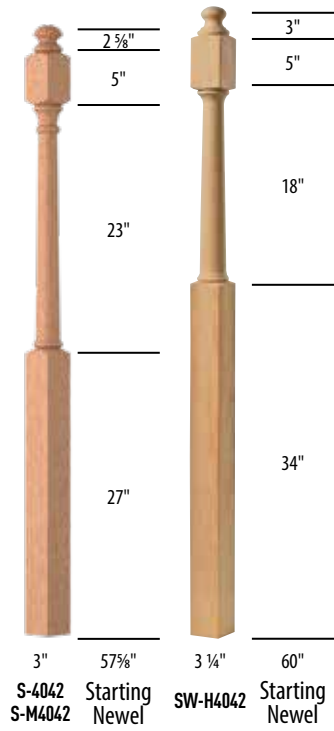

MODEL #	(L)	CSD #	LJS #
OAK			
S-4042	57-5/8"	1034047	LJ-4042-O
MAPLE			
S-M4042	57-5/8"	1035288	LJ-4042-M
HEMLOCK			
SW-H4042	60"	1039187	
WHITE OAK			
S-WO4042	54"	1043575	LJ-4042-WO