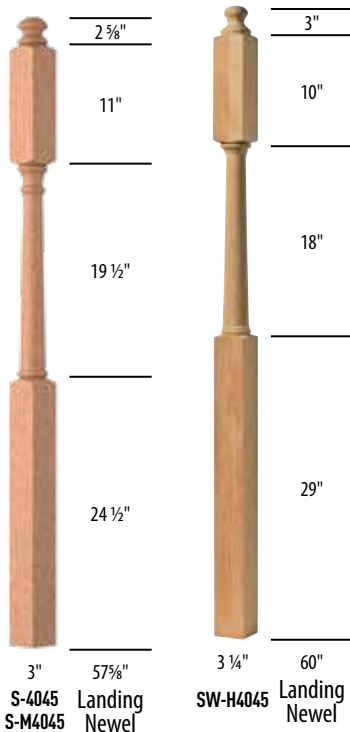

Wood Balusters & Newels

MODEL #	(L)	CSD #	LJS #
OAK			
S-4015	58"	1032839	LJ-4015-O
MAPLE			
S-M4015	58"	1035285	LJ-4015-M
HEMLOCK			
SW-H4015	60"	1039183	

MODEL #	(L)	CSD #	LJS #
OAK			
S-4040	47-5/8"	1032841	LJ-4040-O
S-4040H		1032847	
HEMLOCK			
SW-H4040	48"	1039184	

MODEL #	(L)	CSD #	LJS #
OAK			
S-4042	57-5/8"	1034047	LJ-4042-O
MAPLE			
S-M4042	57-5/8"	1035288	LJ-4042-M
HEMLOCK			
SW-H4042	60"	1039187	
WHITE OAK			
S-WO4042	54"	1043575	LJ-4042-WO

MODEL #	(L)	CSD #	LJS #
OAK			
S-4045	57-5/8"	1034051	LJ-4045-O
MAPLE			
S-M4045	57-5/8"	1035290	LJ-4045-M
HEMLOCK			
SW-H4045	60"	1039189	
WHITE OAK			
S-WO4045	62"	1043576	LJ-4045-WO

MODEL #	(L)	CSD #	LJS #
OAK			
S-4046	62"	1034055	
S-4055	72-5/8"	1034061	LJ-4055-O
MAPLE			
S-M4046	62"	1035292	
HEMLOCK			
SW-H4046	60"	1039192