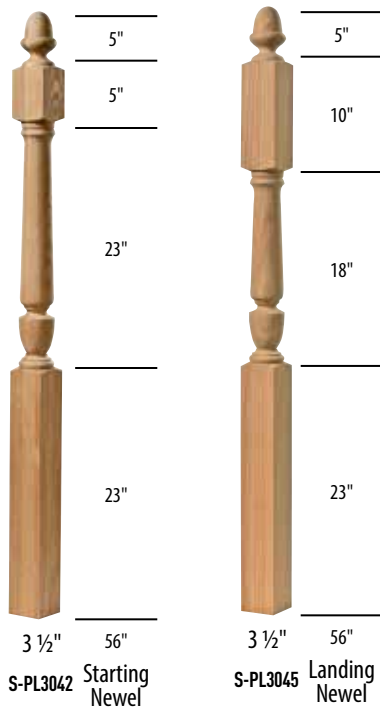

Wood Balusters & Newels

MODEL #	(L)	CSD #
OAK		
S-PL3042	58"	1037501
S-PL3045	56"	1037503
MAPLE		
S-M3045	56"	1035273