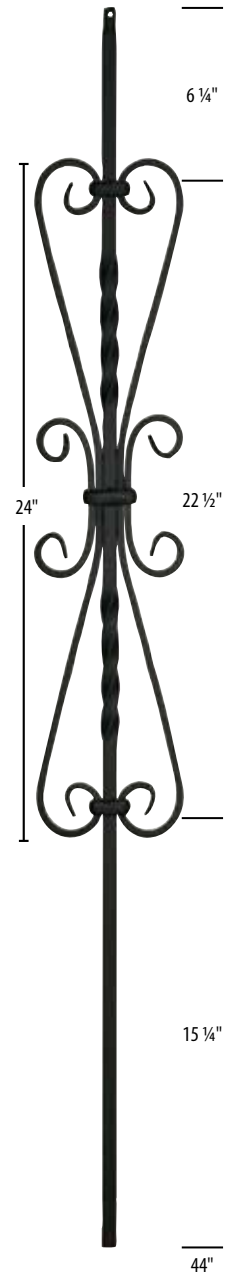

**Model 4 (Right):** A baluster with a decorative scroll design. Total height is 44".

**Close-up Details:**

- Hammered Edge:** Shows the textured surface of the baluster's top edge.
- Sphere:** Shows a close-up of a spherical detail on the baluster.

**Dimensions:**

- Model 1: 44" total height.
- Model 2: 18 3/4" (top section), 2" (sphere), 23 1/4" (bottom section), 44" total height.
- Model 3: 9 1/8" (top section), 2" (sphere), 17 3/8" (middle section), 2" (sphere), 13 1/2" (bottom section), 44" total height.
- Model 4: 12 5/8" (top section), 14" (scroll), 5" (width of scroll), 17 3/8" (bottom section), 44" total height.

# Iron Balusters

MODEL #	CSD #
S-M452SB	1035357
S-M452AB	1035345
S-M452ORB	1035349
S-M452ORC	1035351

MODEL #	CSD #
S-M451SB	1035341
S-M451AB	1035328
S-M451ORB	1035334
S-M451ORC	1035336
S-M451PC	1035339

MODEL #	CSD #
S-M651SB	1035502
S-M651ORB	1035499

MODEL #	CSD #
S-M752SB	1035578
S-M752ORB	1035570
S-M752ORC	1035572

MODEL #	CSD #
S-MXL451SB	1037036
S-MXL451ORB	1037032
S-MXL451ORC	1037034

FINISHES: SB = Satin Black • ORB = Oil Rubbed Bronze • ORC = Oil Rubbed Copper • AB = Antique Bronze • PC = Silver Vein