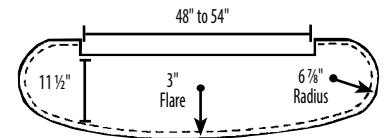

Bowed Adjustable Starting Step

MODEL #	(L)	CSD #
OAK		
S-8015B	48"	1035818
MAPLE		
S-M8015B	48"	1036982

The bowed 8015B adjustable step is trimmable within a 6" range. Throat opening begins with a smaller width but is trimmable to larger width.