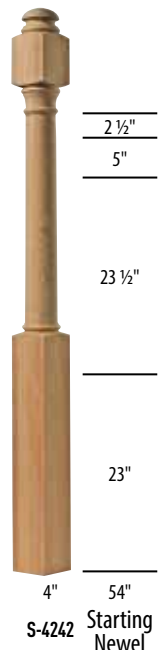

MODEL #	(L)	CSD #	LJS #
OAK			
S-4042	57-5/8"	1034047	LJ-4042-O
MAPLE			
S-M4042	57-5/8"	1035288	LJ-4042-M
HEMLOCK			
SW-H4042	60"	1039187	
WHITE OAK			
S-WO4042	54"	1043575	LJ-4042-WO

MODEL #	(L)	CSD #	LJS #
OAK			
S-4045	57-5/8"	1034051	LJ-4045-O
MAPLE			
S-M4045	57-5/8"	1035290	LJ-4045-M
HEMLOCK			
SW-H4045	60"	1039189	
WHITE OAK			
S-WO4045	62"	1043576	LJ-4045-WO

MODEL #	(L)	CSD #	LJS #
OAK			
S-4046	62"	1034055	
S-4055	72-5/8"	1034061	LJ-4055-O
MAPLE			
S-M4046	62"	1035292	
HEMLOCK			
SW-H4046	60"	1039192	

# Wood Balusters & Newels

Wood Balusters & Newels

MODEL #	(L)	CSD #	LJS #
OAK			
S-4040BT	47-3/4"	1032846	LJ-4040BT-0
S-4042BT	57-3/4"	1034049	LJ-4042BT-0
S-4045BT	57-5/8"	1034053	LJ-4045BT-0
S-4046BT	62"	1034057	