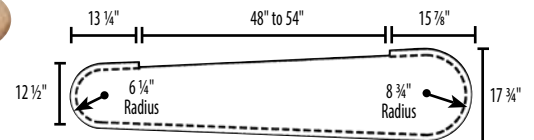

The 8315Z adjustable wedge step is trimmable within a 6" range. Throat opening begins with a smaller width but is trimmable to larger width. One adjustable size available, 48" / 54".