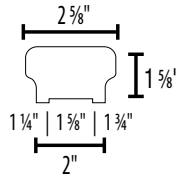

MODEL #	(L)	CSD #	LJS #
OAK			
S-6003P-8	8'	1042576	684PO/6000F-08-0
S-6003P-10	10'	1042577	684PO/6000F-10-0
S-6003P-12	12'	1042578	684PO/6000F-12-0
S-6003P-14	14'	1042579	684PO/6000F-14-0
S-6003P-16	16'	1042580	684PO/6000F-16-0
S-6003P.4-8	8'	1042581	
S-6003P.4-10	10'	1042582	
S-6003P.4-12	12'	1042583	
S-6003P.4-14	14'	1042584	
S-6003P.4-16	16'	1042585	
S-6003P.8-8	8'	1042586	
S-6003P.8-10	10'	1042587	
S-6003P.8-12	12'	1042588	
S-6003P.8-14	14'	1042589	
S-6003P.8-16	16'	1042590	
MAPLE			
S-M6003P-8	8'	4001432	684PO/6000F-08-M
S-M6003P-10	10'	4001431	684PO/6000F-10-M
S-M6003P-12	12'	4001430	684PO/6000F-12-M
S-M6003P-14	14'	4001429	684PO/6000F-14-M
S-M6003P-16	16'	4001427	684PO/6000F-16-M
S-M6003P.4-8	8'	4001437	
S-M6003P.4-10	10'	4001436	
S-M6003P.4-12	12'	4001435	
S-M6003P.4-14	14'	4001434	
S-M6003P.4-16	16'	4001433	
S-M6003P.8-8	8'	4001442	
S-M6003P.8-10	10'	4001441	
S-M6003P.8-12	12'	4001440	
S-M6003P.8-14	14'	4001439	
S-M6003P.8-16	16'	4001438	
WHITE OAK			
S-WO6003P-8	8'	1042591	684PO/6000F-08-WO
S-WO6003P-10	10'	1042592	684PO/6000F-10-WO
S-WO6003P-12	12'	1042593	684PO/6000F-12-WO
S-WO6003P-14	14'	1042594	684PO/6000F-14-WO
S-WO6003P-16	16'	1042595	684PO/6000F-16-WO
S-WO6003P.4-8	8'	1042596	
S-WO6003P.4-10	10'	1042597	
S-WO6003P.4-12	12'	1042598	
S-WO6003P.4-14	14'	1042599	
S-WO6003P.4-16	16'	1042600	
S-WO6003P.8-8	8'	1042601	
S-WO6003P.8-10	10'	1042602	
S-WO6003P.8-12	12'	1042603	
S-WO6003P.8-14	14'	1042604	
S-WO6003P.8-16	16'	1042605	

For ALL 6002 Models - Check with local codes.