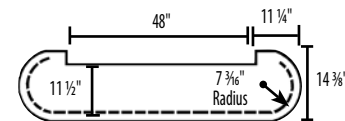

Starting Step

MODEL #	(L)	CSD #	LJS #
OAK			
S-8315	48"	1035922	LJ-8315-O 48