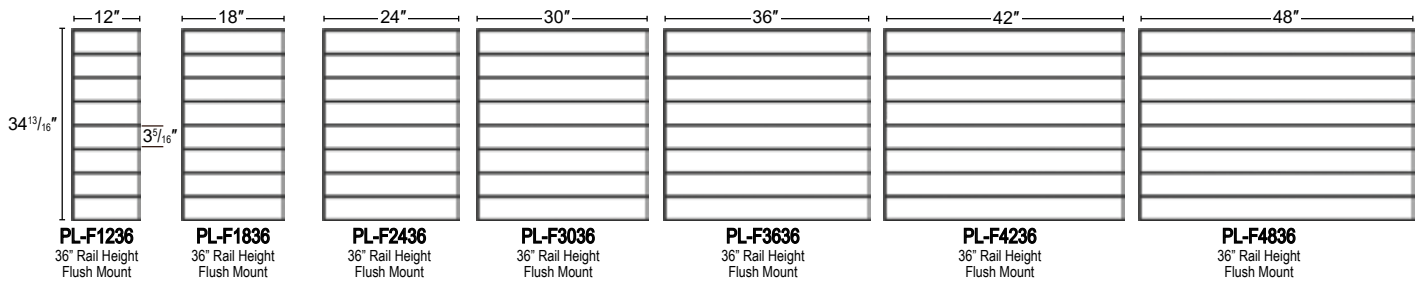

Metal Panel System

Level Run Panels

LJS #	(SIZE)	CSD #
LOW SHEEN BLACK		
PL-CE1239-LSB	12" X 34 1/4"	1043287
PL-CE1839-LSB	18" X 34-1/4"	1043288
PL-CE2439-LSB	24" X 34-1/4"	1043289
PL-CE3039-LSB	30" X 34-1/4"	1043290
PL-CE3639-LSB	36" X 34-1/4"	1043291
PL-CE4239-LSB	42" X 34-1/4"	1043292
PL-CE4839-LSB	48" X 34-1/4"	1043293

LJS #	(SIZE)	CSD #
LOW SHEEN BLACK		
PL-F1236-LSB	12" X 34-13/16"	1043319
PL-F1836-LSB	18" X 34-13/16"	1043295
PL-F2436-LSB	24" X 34-13/16"	1043320
PL-F3036-LSB	30" X 34-13/16"	1043297
PL-F3636-LSB	36" X 34-13/16"	1043299
PL-F4236-LSB	42" X 34-13/16"	1043301
PL-F4836-LSB	48" X 34-13/16"	1043303

LJS #	(SIZE)	CSD #
LOW SHEEN BLACK		
PL-CE1243-LSB	12" X 38"	1043323
PL-CE1843-LSB	18" X 38"	1043324
PL-CE2443-LSB	24" X 38"	1043325
PL-CE3043-LSB	30" X 38"	1043326
PL-CE3643-LSB	36" X 38"	1043327
PL-CE4243-LSB	42" X 38"	1043328
PL-CE4843-LSB	48" X 38"	1043329
PL-F1239-LSB	12" X 38"	1043321
PL-F1839-LSB	18" X 38"	1043322
PL-F2439-LSB	24" X 38"	1043296
PL-F3039-LSB	30" X 38"	1043298
PL-F3639-LSB	36" X 38"	1043300
PL-F4239-LSB	42" X 38"	1043302
PL-F4839-LSB	48" X 38"	1043304