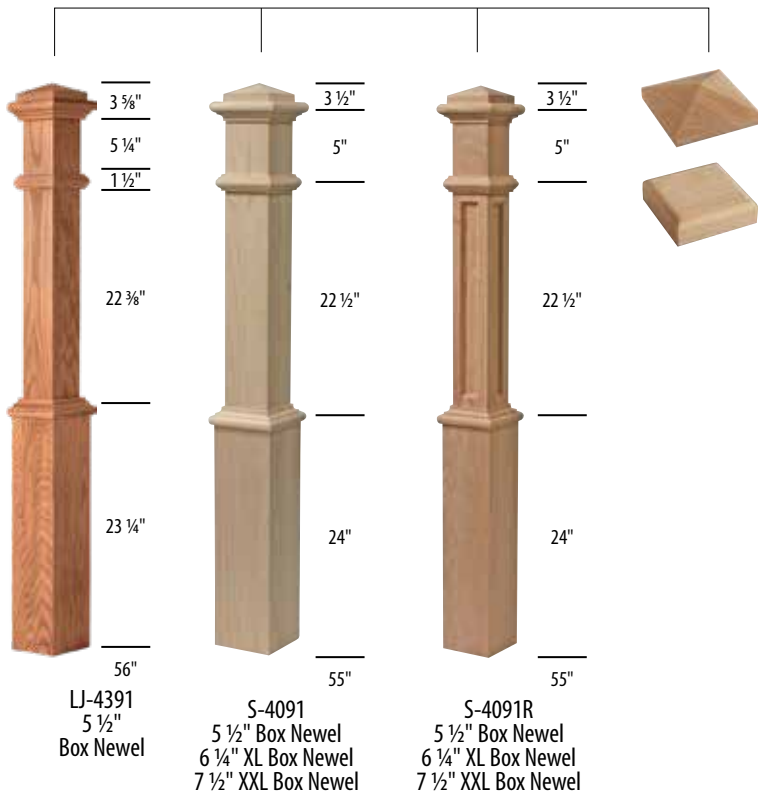

Interchangeable pyramid and flat caps included with each box newel

LJS #	SPECIES	CSD #
5-1/2 WIDTH		
LJ-4391-O	OAK	1043217

MODEL #	SPECIES	CSD #	LJS #
5-1/2 WIDTH			
S-4091	OAK	1034073	LJP-4491-O
S-M4091	MAPLE	1035299	LJP-4491-M
SW-P4091	POPLAR	1038100	LJP-4491-P
SW-H4091	HEMLOCK	1039195	LJP-4491-H
S-ALD4091	ALDER	1034748	LJP-4491-AL
S-WD4091	WH. OAK	1038018	LJP-4491-WO
6-1/4 WIDTH			
S-4091XL	OAK	1034089	LJP-4591-O
S-M4091XL	MAPLE	1035307	LJP-4591-M
SW-P4091XL	POPLAR	1039327	LJP-4591-P
7-1/2 WIDTH			
S-4091XXL	OAK	1034097	LJP-4691-O
SW-P4091XXL	POPLAR	1039335	LJP-4691-P

MODEL #	SPECIES	CSD #	LJS #
5-1/2 WIDTH			
S-4091R	OAK	1034084	LJRC-4491-O
S-M4091R	MAPLE	1035305	LJRC-4491-M
S-ALD4091R	ALDER	1034752	LJRC-4491-AL
SW-P4091R	POPLAR	1039324	LJRC-4491-P
6-1/4 WIDTH			
S-4091XLR	OAK	1034095	LJRC-4591-O
SW-P4091XLR	POPLAR	1039333	LJRC-4591-P
7-1/2 WIDTH			
S-4091XXLR	OAK	1034103	LJRC-4691-O