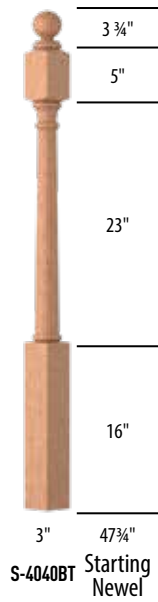

Wood Balusters & Newels

Wood Balusters & Newels

MODEL #	(L)	CSD #	LJS #
OAK			
S-4040BT	47-3/4"	1032846	LJ-4040BT-0
S-4042BT	57-3/4"	1034049	LJ-4042BT-0
S-4045BT	57-5/8"	1034053	LJ-4045BT-0
S-4046BT	62"	1034057