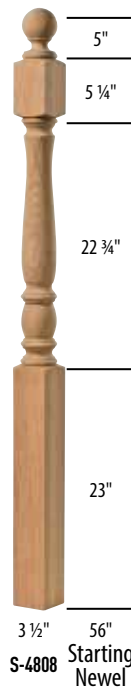

## Knuckles

SQUARE CENTER KNUCKLE

1/2" CENTER	
MODEL #	CSD #
S-M798SB	1036958
S-M798AB	1036947
S-M798ORB	1036951
S-M798ORC	1036953
S-M798PC	1036956

3/4" CENTER	
MODEL #	CSD #
S-MXL798SB	1037124
S-MXL798ORB	1037118
S-MXL798ORC	1037120

MODEL #	(L)	CSD #	LJS #
OAK			
S-4010	43"	1032830	LJ-4010-0
HEMLOCK			
SW-H4010	50"	1039181	
WHITE OAK			
S-WO4010	43"	1043574	LJ-4010-WO

MODEL #	(L)	CSD #
OAK		
S-4010RK	48"	1032831
HEMLOCK		
SW-H4010RK	43"	1039182

# Wood Balusters & Newels

MODEL #	(L)	CSD #
OAK		
S-5342-42	42"	1032907

MODEL #	(L)	CSD #
OAK		
S-4801	48"	1034161
S-4801F		1034163

MODEL #	(L)	CSD #
OAK		
S-4809	56"	1034175
S-4809F		1034176

MODEL #	(L)	CSD #
OAK		
S-4839	62"	1034188
S-4839F		1034189

# Wood Balusters & Newels

MODEL #	(L)	CSD #
PRIMED		
SW-PR5241-41	41"	1039459

MODEL #	(L)	CSD #
PRIMED		
SW-PR5341-42	42"	1039462

MODEL #	(L)	CSD #
OAK		
S-4808	56"	1034166
S-4808F		1034172

MODEL #	(L)	CSD #
OAK		
S-4808	56"	1034166
S-4808F		1034172