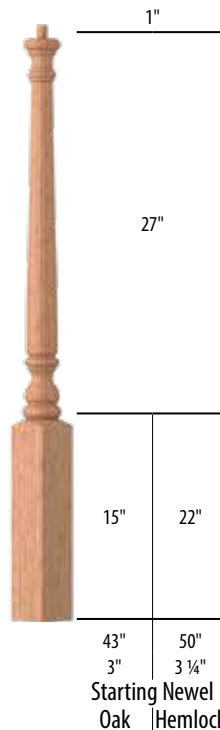

MODEL #	(L)	CSD #	LJS #
OAK			
S-4010	43"	1032830	LJ-4010-0
HEMLOCK			
SW-H4010	50"	1039181	
WHITE OAK			
S-WO4010	43"	1043574	LJ-4010-WO