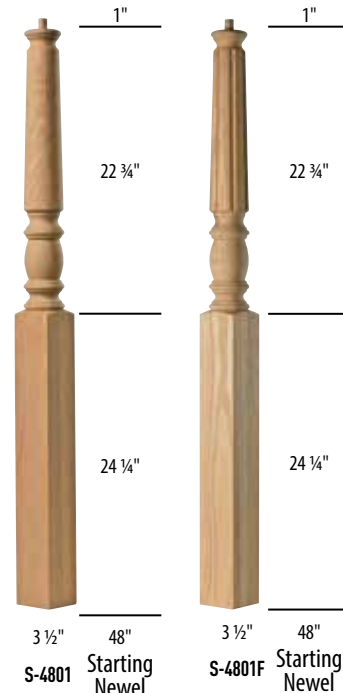

MODEL #	(L)	CSD #
OAK		
S-4801	48"	1034161
S-4801F		1034163