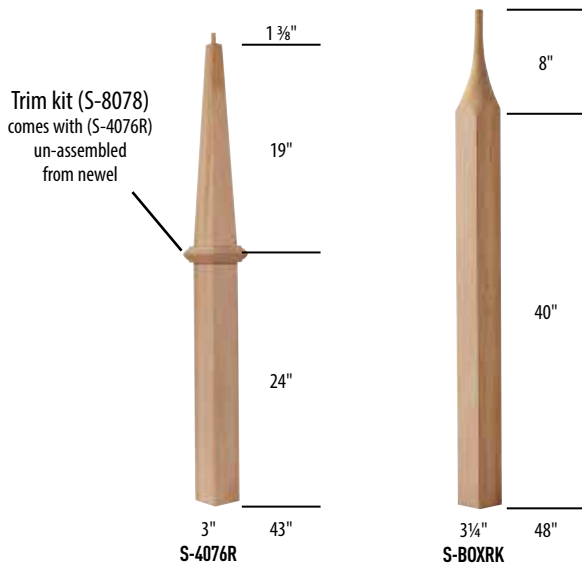

Specialty Box Newels

MODEL #	SPECIES	(L)	SKU #
S-4076R	OAK	43"	1034072
S-BOXRK	OAK	48"	1036068