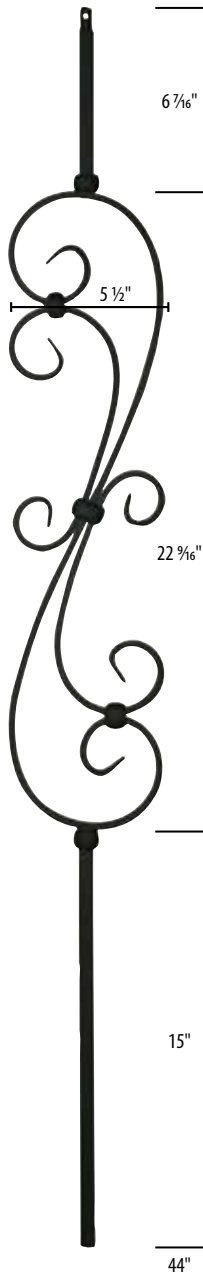

MODEL #	CSD #
S-M451SB	1035341
S-M451AB	1035328
S-M451ORB	1035334
S-M451ORC	1035336
S-M451PC	1035339