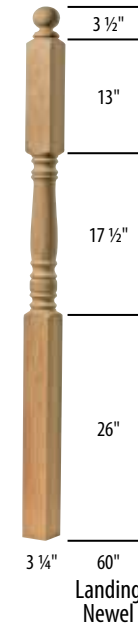

**Dimensions:**

- Model 1: 44" total height.
- Model 2: 18 3/4" (top section), 2" (sphere), 23 1/4" (bottom section), 44" total height.
- Model 3: 9 1/8" (top section), 2" (sphere), 17 3/8" (middle section), 2" (sphere), 13 1/2" (bottom section), 44" total height.
- Model 4: 12 5/8" (top section), 14" (scroll), 5" (width of scroll), 17 3/8" (bottom section), 44" total height.

# Wood Balusters & Newels

MODEL #	(L)	CSD #
<b>MAPLE</b>		
S-M5005-42	42"	1036683
<b>HEMLOCK</b>		
SW-H5005-42	42"	1039209
<b>PRIMED</b>		
SW-PR5005-36	36"	1039423
SW-PR5005-42	42"	1039424

MODEL #	(L)	CSD #
<b>PRIMED</b>		
SW-PR5200-41	41"	1039456

MODEL #	(L)	CSD #
<b>HEMLOCK</b>		
SW-H5090-42	42"	1039227
<b>PRIMED</b>		
SW-PR5090-36	36"	1039447
SW-PR5090-42	42"	1039448

MODEL #	(L)	CSD #
<b>OAK</b>		
S-4500	48"	1034134

MODEL #	(L)	CSD #
<b>OAK</b>		
S-4504	56"	1034138
<b>HEMLOCK</b>		
SW-H4504	60"	1039202

MODEL #	(L)	CSD #
<b>OAK</b>		
S-4505	56"	1034141
<b>HEMLOCK</b>		
SW-H4505	60"	1039203

MODEL #	(L)	CSD #	LJS #
<b>OAK</b>			
S-4275	58"	1034127	LJ-4275-0