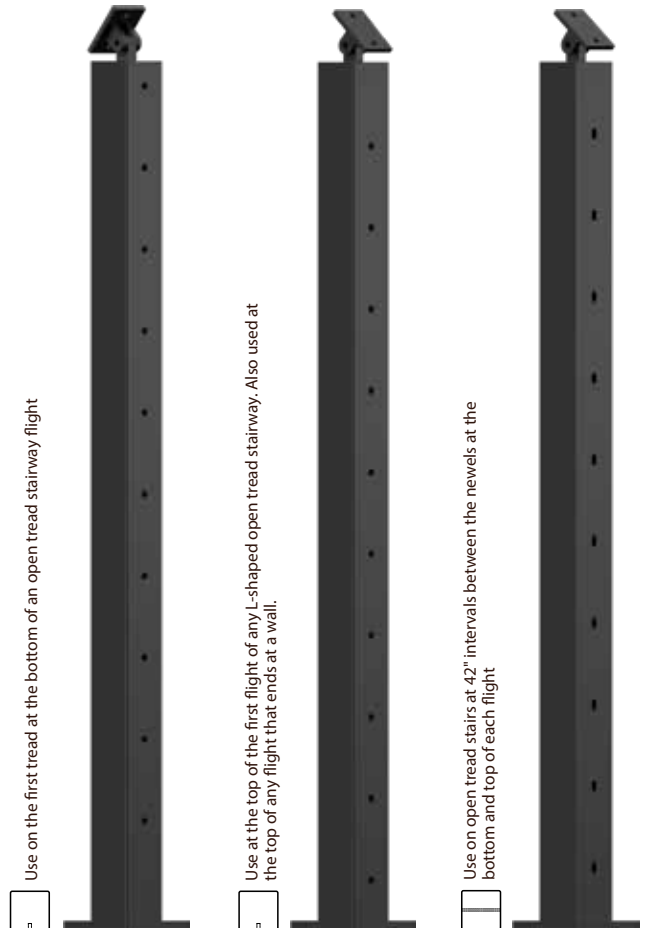

Use on the first tread at the bottom of an open tread stairway flight

Use at the top of the first flight of any L-shaped open tread stairway. Also used at the top of any flight that ends at a wall.

Use on open tread stairs at 42" intervals between the newels at the bottom and top of each flight

10 Holes

Rake Up
CR-310U-36

Rake Down
CR-310D-36

Rake Pass Through
CR-320-36

LJS #	SIZE	CSD #
CL-310-42-LSB	2" x 40-3/8"	1042849
CL-310C-42-LSB		1042850
CL-320-42-LSB		1042851

MODEL #	SIZE	CSD #
CR-310U-36-LSB	2" x 38-21/32"	1042852
CR-310D-36-LSB		1042853
CR-320-36-LSB		1042854