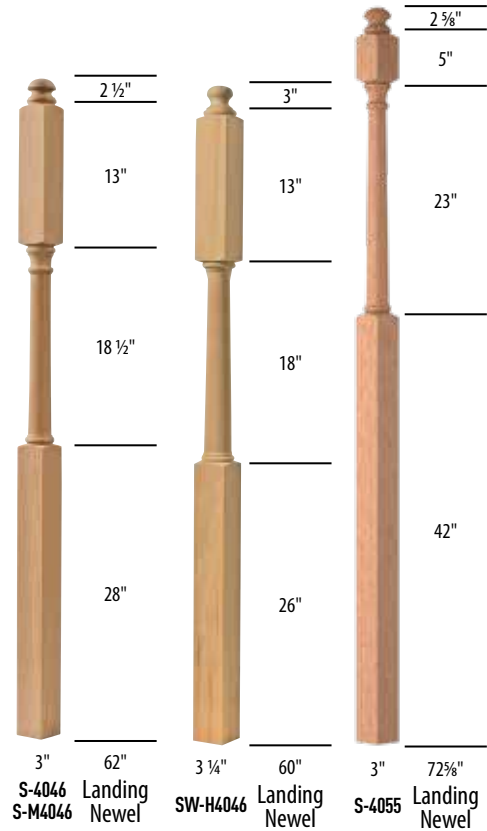

MODEL #	(L)	CSD #	LJS #
OAK			
S-4045	57-5/8"	1034051	LJ-4045-O
MAPLE			
S-M4045	57-5/8"	1035290	LJ-4045-M
HEMLOCK			
SW-H4045	60"	1039189	
WHITE OAK			
S-WO4045	62"	1043576	LJ-4045-WO

MODEL #	(L)	CSD #	LJS #
OAK			
S-4046	62"	1034055	
S-4055	72-5/8"	1034061	LJ-4055-O
MAPLE			
S-M4046	62"	1035292	
HEMLOCK			
SW-H4046	60"	1039192