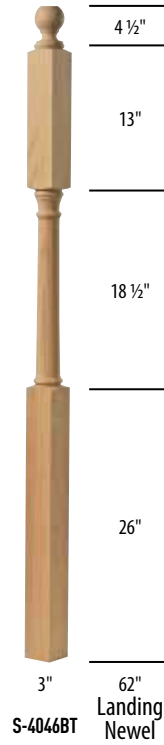

Wood Balusters & Newels

Wood Balusters & Newels

MODEL #	(L)	CSD #	LJS #
OAK			
S-4040BT	47-3/4"	1032846	LJ-4040BT-0
S-4042BT	57-3/4"	1034049	LJ-4042BT-0
S-4045BT	57-5/8"	1034053	LJ-4045BT-0
S-4046BT	62"	1034057