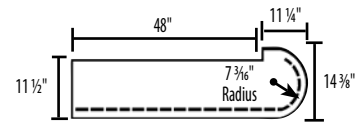

Starting Steps

Reversible Starting Step

MODEL #	(L)	CSD #	LJS #
OAK			
S-8010	48"	1035769	LJ-8010-0 48
S-8010-54	54"	1035782	LJ-8010-0 54
S-8010-60	60"	1035783	LJ-8010-0 60
S-8010-72	72"	1035785	LJ-8010-0 72
MAPLE			
S-M8010	48"	1036970	LJ-8010-M 48
S-M8010-60	60"	1036974	LJ-8010-M 60
S-M8010-72	72"	1036975	LJ-8010-M 72
WHITE OAK			
S-W08010-60	60"	1043577	LJ-8010-WO 60

Reversible Starting Step

MODEL #	(L)	CSD #	LJS #
OAK			
S-8310	48"	1035915	LJ-8310-0 48
MAPLE			
S-M8310	48"	1038259	LJ-8310-M 48

Bowed Adjustable Starting Step

MODEL #	(L)	CSD #
OAK		
S-8015B	48"	1035818
MAPLE		
S-M8015B	48"	1036982

The bowed 8015B adjustable step is trimmable within a 6" range. Throat opening begins with a smaller width but is trimmable to larger width.

Wedge Starting Step

MODEL #	(L)	CSD #
OAK		
S-8315Z	48"	1035932

The 8315Z adjustable wedge step is trimmable within a 6" range. Throat opening begins with a smaller width but is trimmable to larger width. One adjustable size available, 48" / 54".