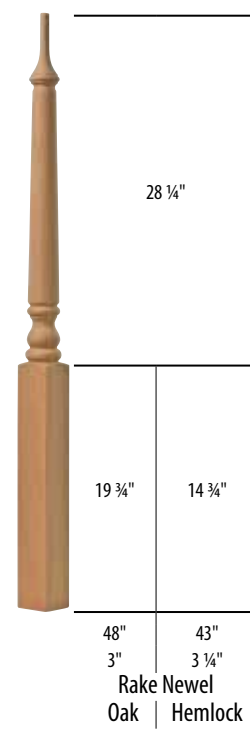

MODEL #	(L)	CSD #
OAK		
S-4010RK	48"	1032831
HEMLOCK		
SW-H4010RK	43"	1039182