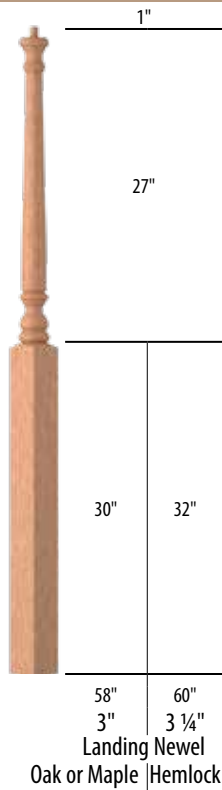

Wood Balusters & Newels

MODEL #	(L)	CSD #	LJS #
OAK			
S-4015	58"	1032839	LJ-4015-O
MAPLE			
S-M4015	58"	1035285	LJ-4015-M
HEMLOCK			
SW-H4015	60"	1039183