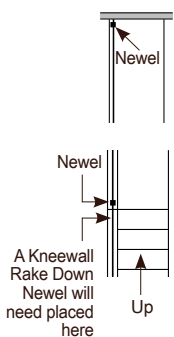

Designed for 7 1/2" Rise and 10" Run (36.9°)