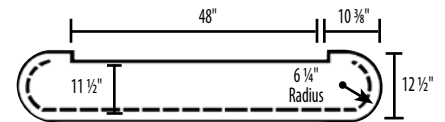

Starting Step

MODEL #	(L)	CSD #	LJS #
OAK			
S-8015	48"	1035799	LJ-8015-O 48
MAPLE			
S-M8015	48"	1036977	LJ-8015-M 48