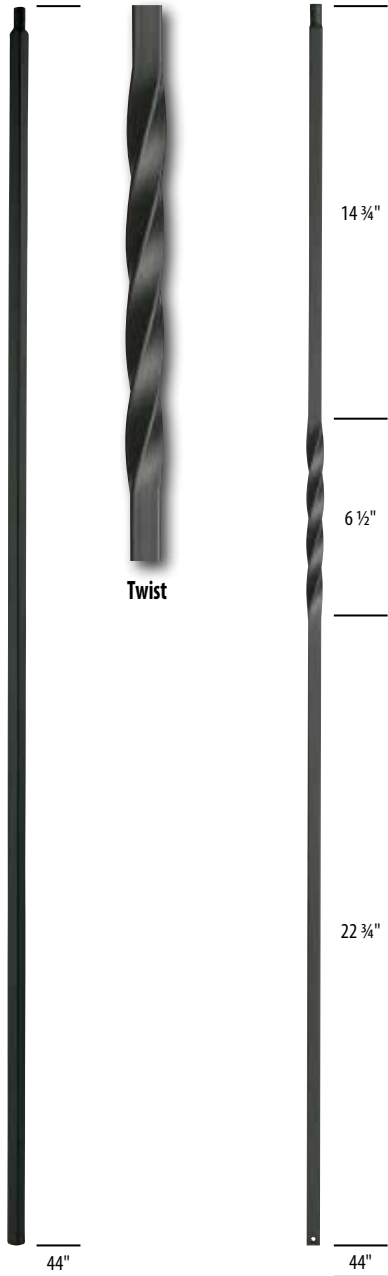

Iron Balusters

MODEL #	CSD #
S-M701SB	1036805
S-M701AB	1036789
S-M701ORB	1036795
S-M701ORC	1036797
S-M701PC	1036801