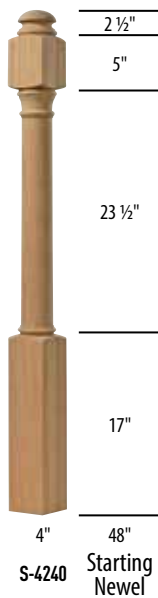

48"

MODEL #	CSD #
S-M1139SB	1036616
S-M1139ORB	1036614

Hammered Face

17 1/4"

3"

27 3/4"

48"

MODEL #	CSD #
S-M640SB	1035463
S-M640ORB	1035459
S-M640ORC	1035461

MODEL #	(L)	CSD #	LJS #
OAK			
S-4042	57-5/8"	1034047	LJ-4042-O
MAPLE			
S-M4042	57-5/8"	1035288	LJ-4042-M
HEMLOCK			
SW-H4042	60"	1039187	
WHITE OAK			
S-WO4042	54"	1043575	LJ-4042-WO

MODEL #	(L)	CSD #	LJS #
OAK			
S-4045	57-5/8"	1034051	LJ-4045-O
MAPLE			
S-M4045	57-5/8"	1035290	LJ-4045-M
HEMLOCK			
SW-H4045	60"	1039189	
WHITE OAK			
S-WO4045	62"	1043576	LJ-4045-WO

MODEL #	(L)	CSD #	LJS #
OAK			
S-4046	62"	1034055	
S-4055	72-5/8"	1034061	LJ-4055-O
MAPLE			
S-M4046	62"	1035292	
HEMLOCK			
SW-H4046	60"	1039192	

# Wood Balusters & Newels

Wood Balusters & Newels

MODEL #	(L)	CSD #	LJS #
OAK			
S-4040BT	47-3/4"	1032846	LJ-4040BT-0
S-4042BT	57-3/4"	1034049	LJ-4042BT-0
S-4045BT	57-5/8"	1034053	LJ-4045BT-0
S-4046BT	62"	1034057	