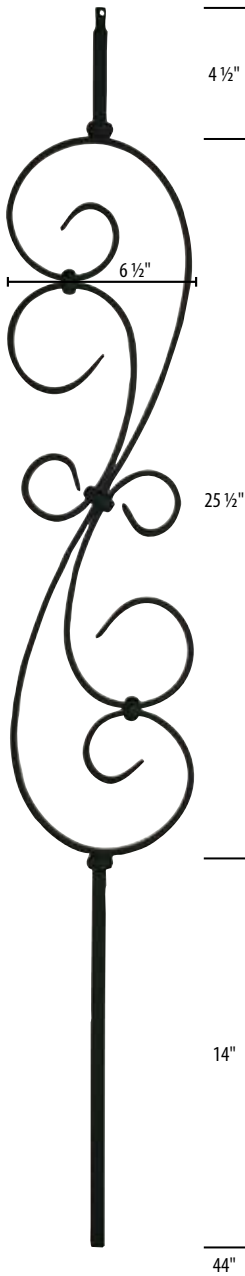

Iron Balusters

MODEL #	CSD #
S-M452SB	1035357
S-M452AB	1035345
S-M452ORB	1035349
S-M452ORC	1035351