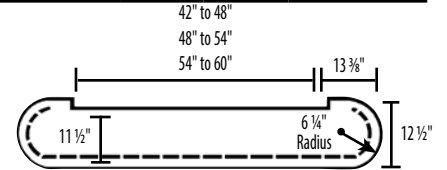

Adjustable Starting Step

MODEL #	(L)	CSD #	LJS #
OAK			
S-8015-42/48	42" to 48"	1035801	LJ-8015A-O 42-48
S-8015-48/54	48" to 54"	1035805	LJ-8015A-O 48-54
S-8015-54/60	54" to 60"	1035809	LJ-8015A-O 54-60
MAPLE			
S-M8015-42/48	42" to 48"	1036978	LJ-8015A-M 42-48
S-M8015-48/54	48" to 54"	1036979	LJ-8015A-M 48-54
S-M8015-54/60	54" to 60"	1036980	LJ-8015A-M 54-60

The 8015A adjustable step is trimmable within a 6" range. Throat opening begins with a smaller width but is trimmable to larger widths.