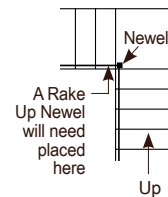

Installation Instructions are available on our website
www.LJSmith.com