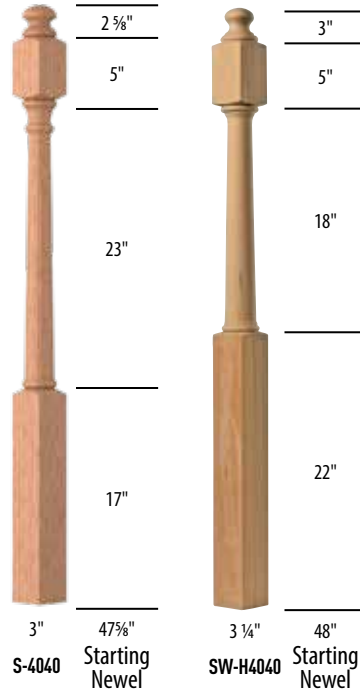

MODEL #	(L)	CSD #	LJS #
OAK			
S-4040	47-5/8"	1032841	LJ-4040-O
S-4040H		1032847	
HEMLOCK			
SW-H4040	48"	1039184