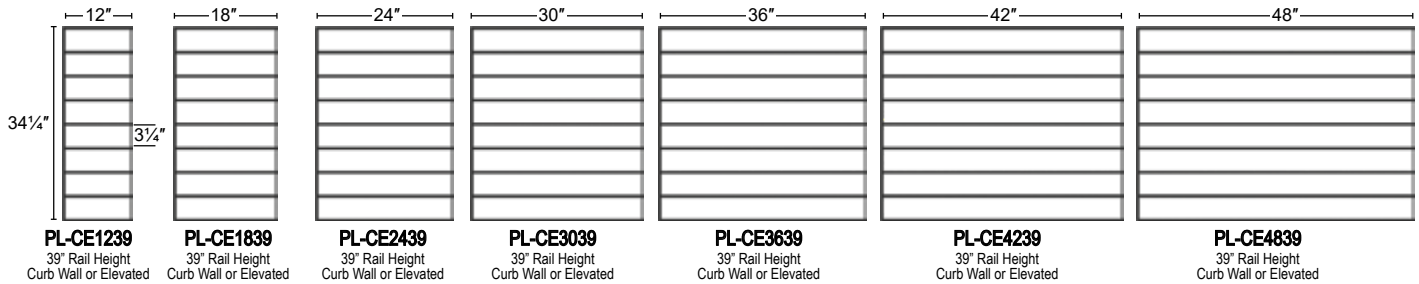

Metal Panel System

Level Run Panels

LJS #	(SIZE)	CSD #
LOW SHEEN BLACK		
PL-CE1239-LSB	12" X 34 1/4"	1043287
PL-CE1839-LSB	18" X 34-1/4"	1043288
PL-CE2439-LSB	24" X 34-1/4"	1043289
PL-CE3039-LSB	30" X 34-1/4"	1043290
PL-CE3639-LSB	36" X 34-1/4"	1043291
PL-CE4239-LSB	42" X 34-1/4"	1043292
PL-CE4839-LSB	48" X 34-1/4"	1043293

LJS #	(SIZE)	CSD #
LOW SHEEN BLACK		
PL-F1236-LSB	12" X 34-13/16"	1043319
PL-F1836-LSB	18" X 34-13/16"	1043295
PL-F2436-LSB	24" X 34-13/16"	1043320
PL-F3036-LSB	30" X 34-13/16"	1043297
PL-F3636-LSB	36" X 34-13/16"	1043299
PL-F4236-LSB	42" X 34-13/16"	1043301
PL-F4836-LSB	48" X 34-13/16"	1043303

LJS #	(SIZE)	CSD #
LOW SHEEN BLACK		
PL-CE1243-LSB	12" X 38"	1043323
PL-CE1843-LSB	18" X 38"	1043324
PL-CE2443-LSB	24" X 38"	1043325
PL-CE3043-LSB	30" X 38"	1043326
PL-CE3643-LSB	36" X 38"	1043327
PL-CE4243-LSB	42" X 38"	1043328
PL-CE4843-LSB	48" X 38"	1043329
PL-F1239-LSB	12" X 38"	1043321
PL-F1839-LSB	18" X 38"	1043322
PL-F2439-LSB	24" X 38"	1043296
PL-F3039-LSB	30" X 38"	1043298
PL-F3639-LSB	36" X 38"	1043300
PL-F4239-LSB	42" X 38"	1043302
PL-F4839-LSB	48" X 38"	1043304