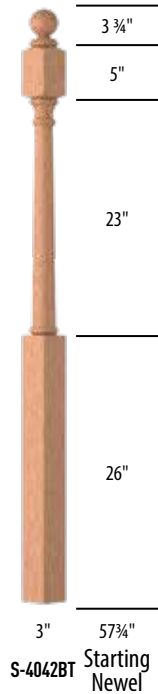

Wood Balusters & Newels

Wood Balusters & Newels

MODEL #	(L)	CSD #	LJS #
OAK			
S-4040BT	47-3/4"	1032846	LJ-4040BT-0
S-4042BT	57-3/4"	1034049	LJ-4042BT-0
S-4045BT	57-5/8"	1034053	LJ-4045BT-0
S-4046BT	62"	1034057