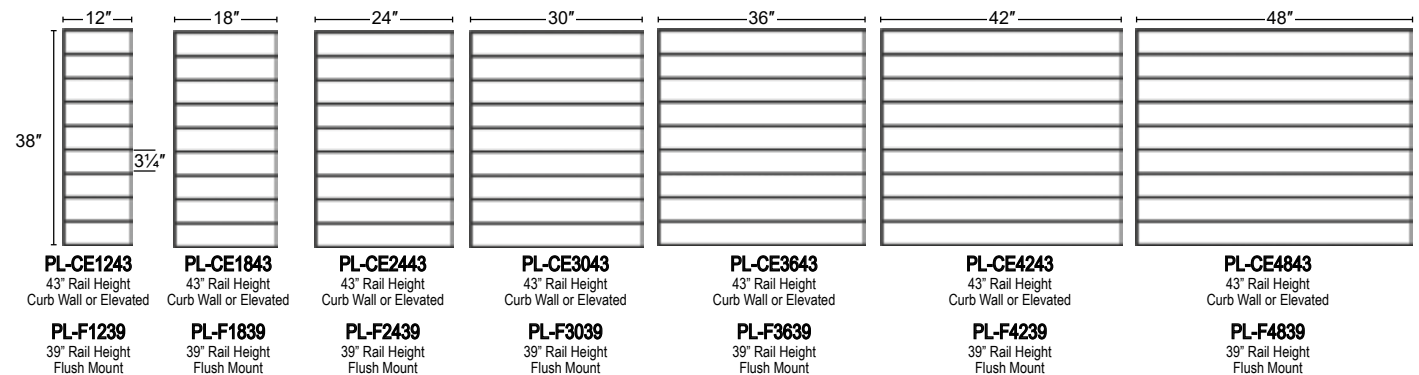

Metal Panel System

Level Run Panels

LJS #	(SIZE)	CSD #
LOW SHEEN BLACK		
PL-CE1239-LSB	12" X 34 1/4"	1043287
PL-CE1839-LSB	18" X 34-1/4"	1043288
PL-CE2439-LSB	24" X 34-1/4"	1043289
PL-CE3039-LSB	30" X 34-1/4"	1043290
PL-CE3639-LSB	36" X 34-1/4"	1043291
PL-CE4239-LSB	42" X 34-1/4"	1043292
PL-CE4839-LSB	48" X 34-1/4"	1043293

LJS #	(SIZE)	CSD #
LOW SHEEN BLACK		
PL-F1236-LSB	12" X 34-13/16"	1043319
PL-F1836-LSB	18" X 34-13/16"	1043295
PL-F2436-LSB	24" X 34-13/16"	1043320
PL-F3036-LSB	30" X 34-13/16"	1043297
PL-F3636-LSB	36" X 34-13/16"	1043299
PL-F4236-LSB	42" X 34-13/16"	1043301
PL-F4836-LSB	48" X 34-13/16"	1043303

LJS #	(SIZE)	CSD #
LOW SHEEN BLACK		
PL-CE1243-LSB	12" X 38"	1043323
PL-CE1843-LSB	18" X 38"	1043324
PL-CE2443-LSB	24" X 38"	1043325
PL-CE3043-LSB	30" X 38"	1043326
PL-CE3643-LSB	36" X 38"	1043327
PL-CE4243-LSB	42" X 38"	1043328
PL-CE4843-LSB	48" X 38"	1043329
PL-F1239-LSB	12" X 38"	1043321
PL-F1839-LSB	18" X 38"	1043322
PL-F2439-LSB	24" X 38"	1043296
PL-F3039-LSB	30" X 38"	1043298
PL-F3639-LSB	36" X 38"	1043300
PL-F4239-LSB	42" X 38"	1043302
PL-F4839-LSB	48" X 38"	1043304