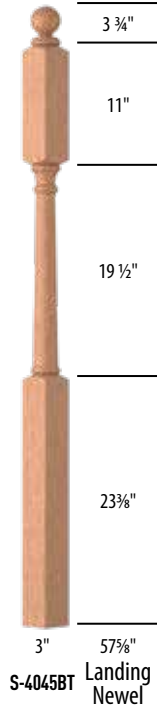

Wood Balusters & Newels

Wood Balusters & Newels

MODEL #	(L)	CSD #	LJS #
OAK			
S-4040BT	47-3/4"	1032846	LJ-4040BT-0
S-4042BT	57-3/4"	1034049	LJ-4042BT-0
S-4045BT	57-5/8"	1034053	LJ-4045BT-0
S-4046BT	62"	1034057