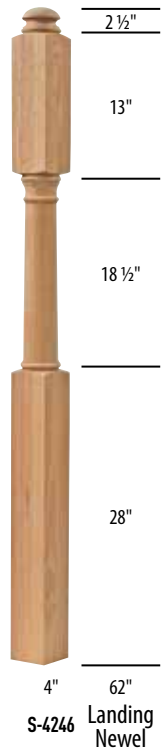

# Wood Balusters & Newels

MODEL #	(L)	CSD #	LJS #
OAK			
S-4015	58"	1032839	LJ-4015-O
MAPLE			
S-M4015	58"	1035285	LJ-4015-M
HEMLOCK			
SW-H4015	60"	1039183	

MODEL #	(L)	CSD #	LJS #
OAK			
S-4040	47-5/8"	1032841	LJ-4040-O
S-4040H		1032847	
HEMLOCK			
SW-H4040	48"	1039184	

MODEL #	(L)	CSD #	LJS #
OAK			
S-4042	57-5/8"	1034047	LJ-4042-O
MAPLE			
S-M4042	57-5/8"	1035288	LJ-4042-M
HEMLOCK			
SW-H4042	60"	1039187	
WHITE OAK			
S-WO4042	54"	1043575	LJ-4042-WO

MODEL #	(L)	CSD #	LJS #
OAK			
S-4045	57-5/8"	1034051	LJ-4045-O
MAPLE			
S-M4045	57-5/8"	1035290	LJ-4045-M
HEMLOCK			
SW-H4045	60"	1039189	
WHITE OAK			
S-WO4045	62"	1043576	LJ-4045-WO

MODEL #	(L)	CSD #	LJS #
OAK			
S-4046	62"	1034055	
S-4055	72-5/8"	1034061	LJ-4055-O
MAPLE			
S-M4046	62"	1035292	
HEMLOCK			
SW-H4046	60"	1039192	

# Wood Balusters & Newels

Wood Balusters & Newels

MODEL #	(L)	CSD #	LJS #
OAK			
S-4040BT	47-3/4"	1032846	LJ-4040BT-0
S-4042BT	57-3/4"	1034049	LJ-4042BT-0
S-4045BT	57-5/8"	1034053	LJ-4045BT-0
S-4046BT	62"	1034057	