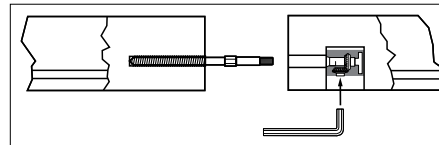

Rake

Connect hand rail to newel

TOP RAKE
Angled SlipFix ZipBolt™
2 Pack

MODEL #	CSD #	LJS #
S-3001ASF	1032775	ZIPBOLT ANGLEDSF2-0

BOTTOM RAKE
Angled ZipBolt™

MODEL #	CSD #	LJS #
S-3001A	1032774	ZIPBOLT ANGLED

Balcony

Connect level hand rail to newel

Balcony Installation Slipfix ZipBolt™
2 Pack

MODEL #	CSD #	LJS #
S-3001SF	1032779	ZIPBOLT SLIPFIX2-0

Fitting

Connect hand rail to fitting or hand rail to hand rail

Fitting Installation ZipBolt™

MODEL #	CSD #	LJS #
S-3001SP	1032780	ZIPBOLT RAILBOLT

Drill Guide

Align and drill ZipBolt™ connection holes

ZipBolt™ Drill Guide Kit

MODEL #	CSD #	LJS #
S-3001DG	1032777	ZIPBOLT DRILL GUIDE

ZipBolt™ Driver

MODEL #	CSD #	LJS #
S-3001DR	1032778	ZIPBOLT DRIVER