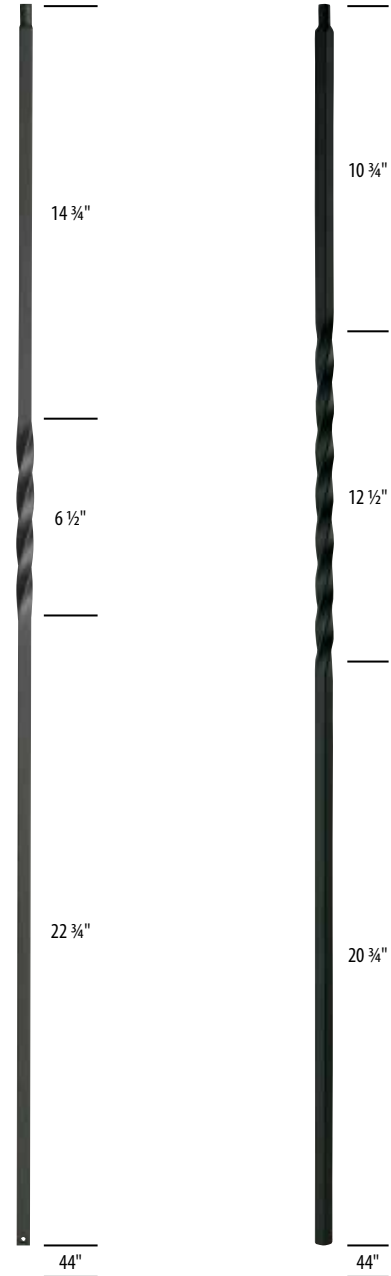

MODEL #	CSD #
S-MC658SB	1038333
S-MC658AB	1038324
S-MC658ORB	1038327
S-MC658ORC	1038329
S-MC658PC	1038331