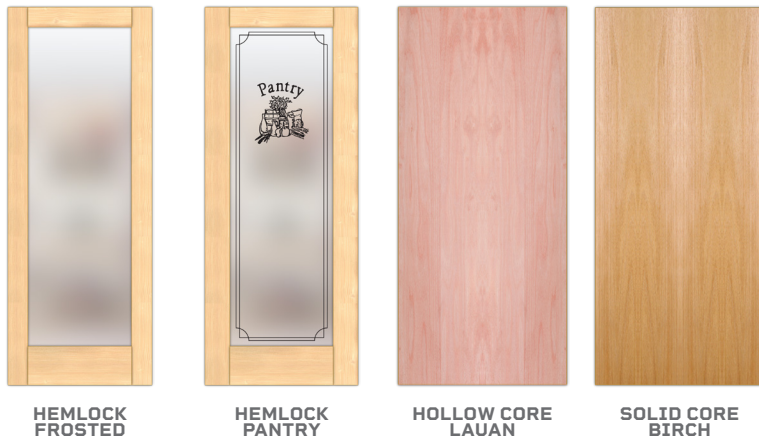

TEXAS WOOD SUPPLY

Donna • Mission • Brownsville • Laredo
Corpus Christi • Houston • San Antonio

www.texaswoodsupply.com

**MOULDED SKIN
SOLID MDF SHAKER
GLASS & FLUSH**

MOULDED SKIN

Satin nickel hinges pre-installed for 2-day quick ship delivery.

SOLID MDF SHAKER

	1 PANEL		2 PANEL		5 PANEL	
	6/8	8/0	6/8	8/0	6/8	8/0
SINGLE	1/6	*	*	*	*	*
	1/8	*	*	*	*	*
	2/0	*	*	*	*	*
	2/4	*	*	*	*	*
	2/6	*	*	*	*	*
	2/8	*	*	*	*	*
	3/0	*	*	*	*	*
20 MFR	2/8	*	*	*	*	*
	3/0	*	*	*	*	*
DOUBLE	3/0	*	*	*	*	*
	4/0	*	*	*	*	*
	5/0	*	*	*	*	*
	6/0	*	*	*	*	*
BYPASS	4/0	*	*	*	*	*
	5/0	*	*	*	*	*
	6/0	*	*	*	*	*

20 MFR

FIRE RATED FEATURES: 20-minute positive pressure, 3° bevel on both sides.

NOTE: 8'-0" doors in the 5 panel series will have 6 panels.

GLASS & FLUSH

	FROSTED		PANTRY		LAUAN (HOLLOW)		BIRCH (SOLID)	
	6/8	8/0	6/8	8/0	6/8	6/8	6/8	6/8
2/0	*	*	*	*	*	*	*	*
2/4	*		*		*		*	
2/6							*	
2/8							*	
3/0							*	*