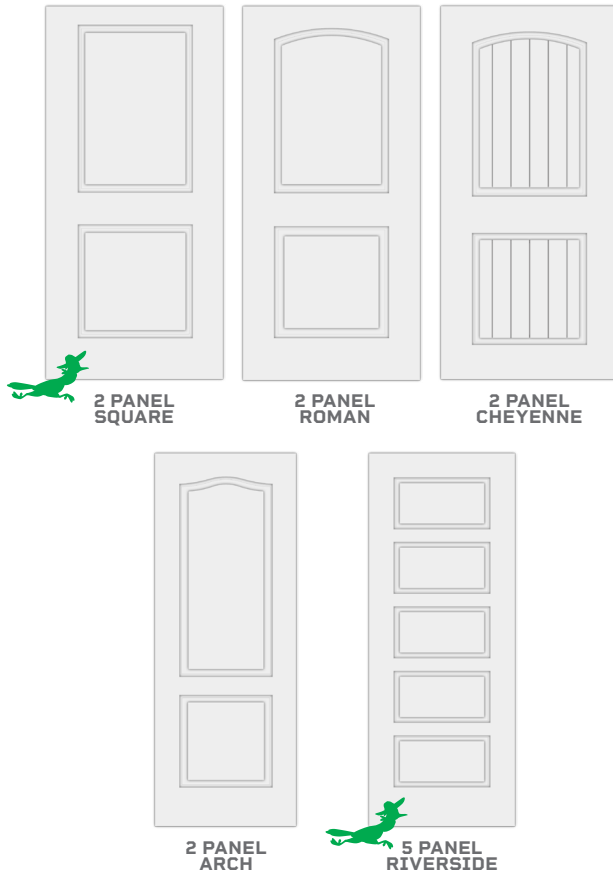

MOULDED SKIN

Satin nickel hinges pre-installed for 2-day quick ship delivery.

	2 PANEL S.D.		2 PANEL ROMAN		2 PANEL CHEYENNE		2 PANEL ARCH		5 PANEL RIVERSIDE	
	6/8	8/0	6/8	6/8	6/8	6/8	6/8	6/8	8/0	
SINGLE	1/4	*	*	*	*	*	*	*	*	
	1/6	*	*	*	*	*	*	*	*	
	1/8	*	*	*	*	*	*	*	*	
	2/0	*	*	*	*	*	*	*	*	
	2/4	*	*	*	*	*	*	*	*	
	2/6	*	*	*	*	*	*	*	*	
	2/8	*	*	*	*	*	*	*	*	
3/0	*	*	*	*	*	*	*	*		
20 MFR	2/8	*	*	*	*	*	*	*	*	
	3/0	*	*	*	*	*	*	*	*	
DOUBLE	3/0	*	*	*	*	*	*	*	*	
	4/0	*	*	*	*	*	*	*	*	
	5/0	*	*	*	*	*	*	*	*	
	6/0	*	*	*	*	*	*	*	*	
BYPASS	3/0					*				
	4/0	*	*	*	*	*	*	*	*	
	5/0	*	*	*	*	*	*	*	*	
BI-FOLD	6/0	*	*	*	*	*	*	*	*	
	4/0	*				*	*	*		
	5/0	*				*	*	*		
6/0	*				*	*	*