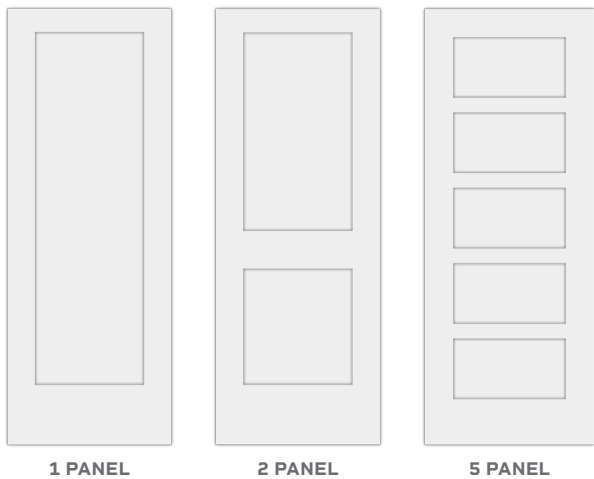

SOLID MDF SHAKER

	1 PANEL		2 PANEL		5 PANEL	
	6/8	8/0	6/8	8/0	6/8	8/0
SINGLE	1/6	*	*	*	*	*
	1/8	*	*	*	*	*
	2/0	*	*	*	*	*
	2/4	*	*	*	*	*
	2/6	*	*	*	*	*
	2/8	*	*	*	*	*
	3/0	*	*	*	*	*
20 MFR	2/8	*	*	*	*	*
	3/0	*	*	*	*	*
DOUBLE	3/0	*	*	*	*	*
	4/0	*	*	*	*	*
	5/0	*	*	*	*	*
	6/0	*	*	*	*	*
BYPASS	4/0	*	*	*	*	*
	5/0	*	*	*	*	*
	6/0	*	*	*	*	*

20 MFR

FIRE RATED FEATURES: 20-minute positive pressure, 3° bevel on both sides.

NOTE: 8'-0" doors in the 5 panel series will have 6 panels.