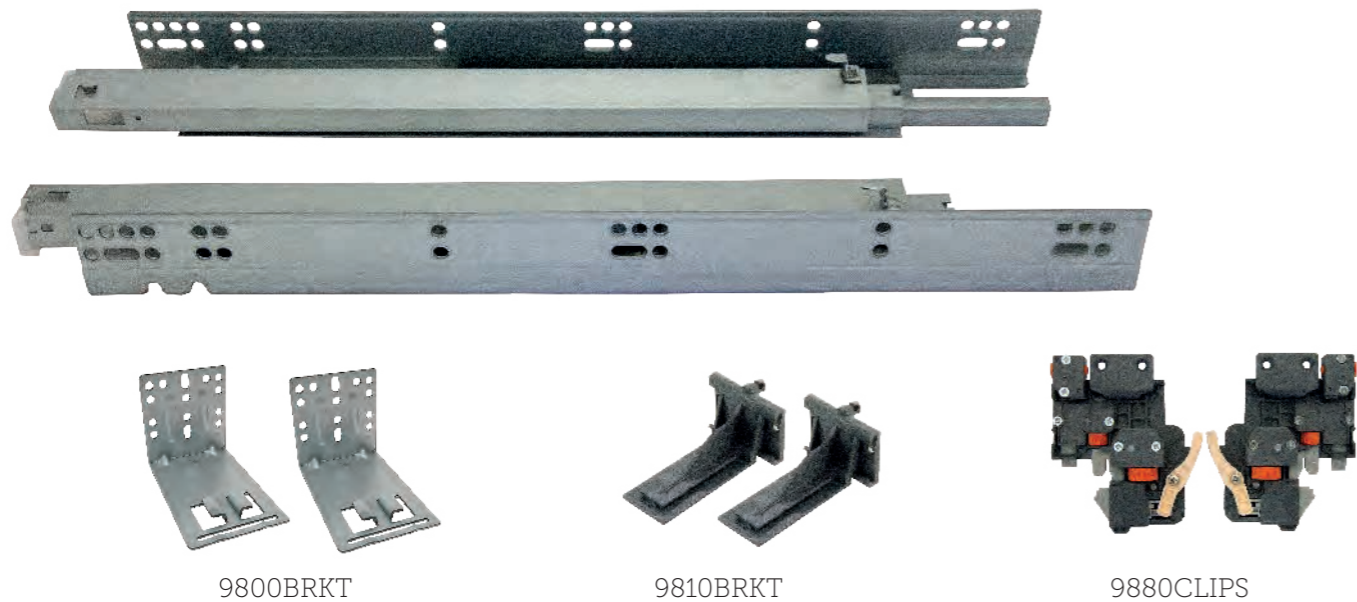

Soft Close Undermount Slide with 3-D Locking Device

- 6-Way adjustable
- Full Extension
- Under Mounted
- Lever Disconnect
- Size: 9" ~ 21"

- Load Capacity: 100 lbs
- Material: Cold Rolled Steel
- Case: 6 Pairs
- Available as Special Order

1. **ITEM NUMBER**
   8834-18-SOFT
   8834-21-SOFT
   9880CLIPS
   9800BRKT
   9810BRKT