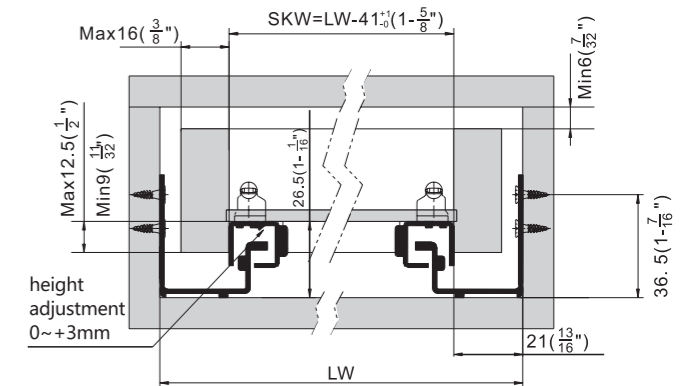

SKW = Internal Drawer Width LW = Internal Cabinet Width