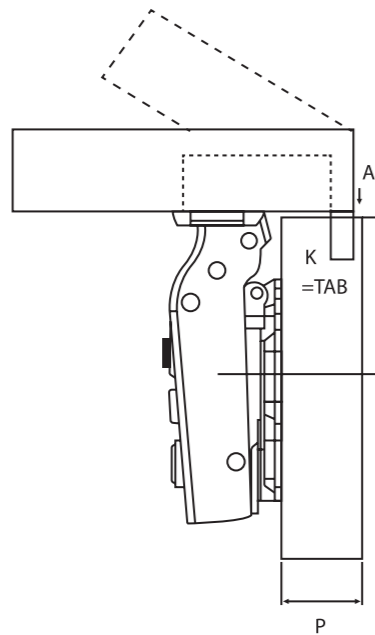

K Distance	K=3	K=4	K=5	K=6
H=0	A= 3	A= 2	A= 1	A= 0
H=2	A= 5	A= 4	A= 3	A= 2

(H= Plate Thickness)
P = Cabinet Panel Thickness
A = Cabinet Panel Reveal when door is closed
K = Tab or Drilling Distance from edge of door

Constant Distance
Inset -6mm

SPACE NEEDED
TO OPEN THE DOOR