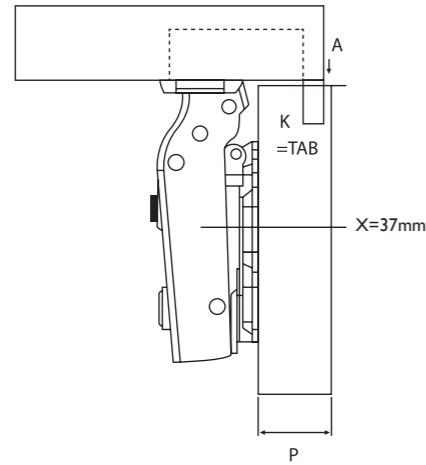

FULL OVERLAY

P=	16	17	18	19
K=3 A=	1	2	3	4
K=4 A=	0	1	2	3
K=5 A=	-1	0	1	2
K=6 A=	-2	-1	0	1

P = Cabinet Panel Thickness
A = Cabinet Panel Reveal when door is closed
K = Tab or Drilling Distance from edge of door

Constant Distance
Full Overlay 12mm