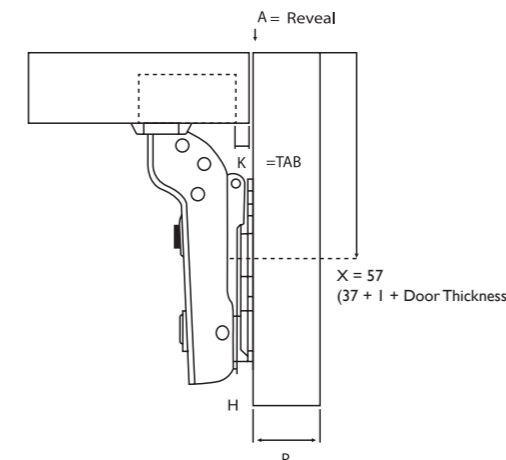

INSET

K Distance	K=3	K=4	K=5	K=6
H=0 A=	3	2	1	0
H=2 A=	5	4	3	2

(H= Plate Thickness)
P = Cabinet Panel Thickness
A = Cabinet Panel Reveal when door is closed
K = Tab or Drilling Distance from edge of door

Constant Distance
Inset -6mm