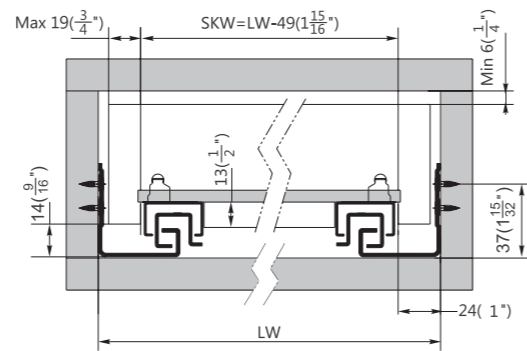

Installation Dimensions (mm)
LW= Internal Cabinet Width