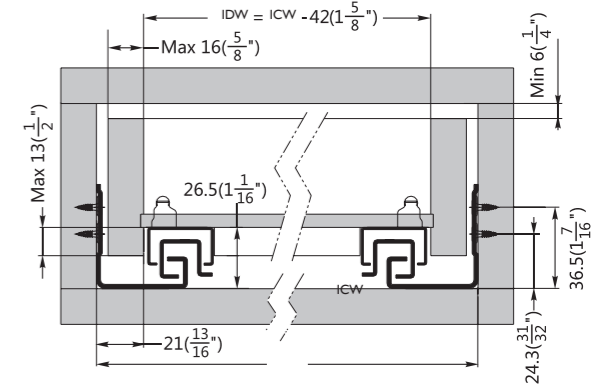

- ITEM NUMBER**
980012SOFT
980015SOFT
980018SOFT
980021SOFT
9800CLIPS
9800BRKT
9810BRKT

Installation for drawers between 12.7mm-16mm thick drawer sides
IDW= Internal Drawer Width
ICW= Internal Cabinet Width