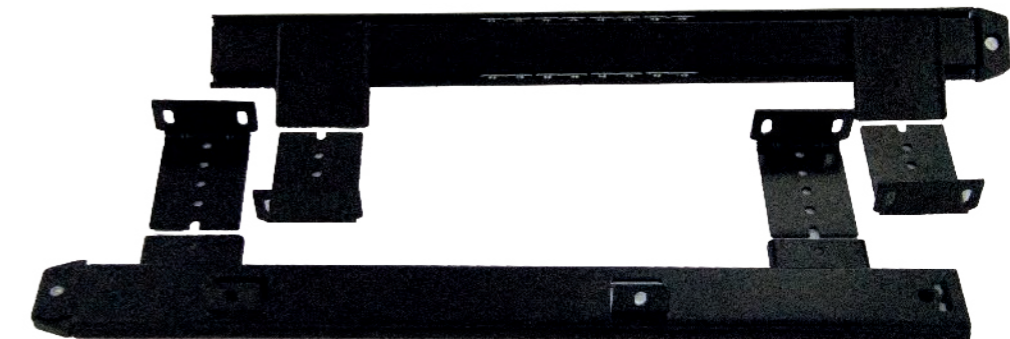

Model: # 3050 Adjustable Keyboard Slide

- Top Mount Adjustable Brackets
- Plastic Protective Cover
- Detent In & Detent Out
- Material: Cold Rolled Steel
- Case: 10 Pairs

- Finish: Black
- Size: 14"
- Load Capacity: 60 lbs

ITEM NUMBER
3050-14-BK