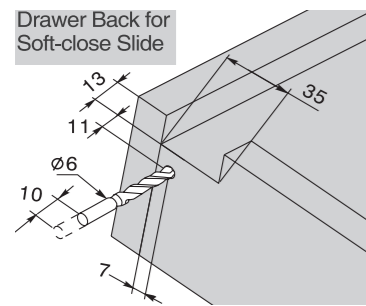

Soft Close Undermount Slide with 3-D Locking Device

- 6-Way adjustable
- Full Extension
- Under Mounted
- Lever Disconnect
- Size: 9" ~ 21"

- Load Capacity: 100 lbs
- Material: Cold Rolled Steel
- Case: 6 Pairs
- Available as Special Order

1. **ITEM NUMBER**
   8834-18-SOFT
   8834-21-SOFT
   9880CLIPS
   9800BRKT
   9810BRKT