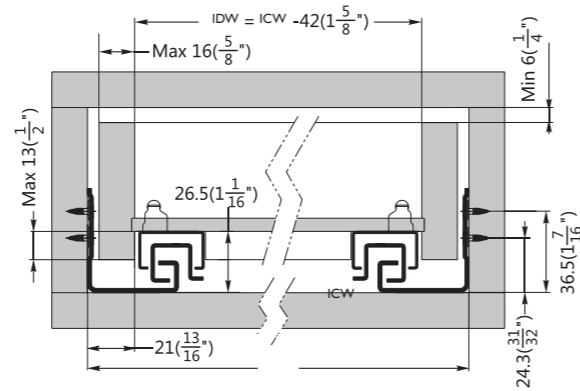

ITEM NUMBER
 8034-18-SOFT
 8034-21-SOFT
 9800CLIPS
 9800BRKT
 9810BRKT

9800BRKT

9810BRKT

9800CLIPS

Installation for drawers between 12.7mm-16mm thick drawer sides

IDW= Internal Drawer Width
 ICW= Internal Cabinet Width