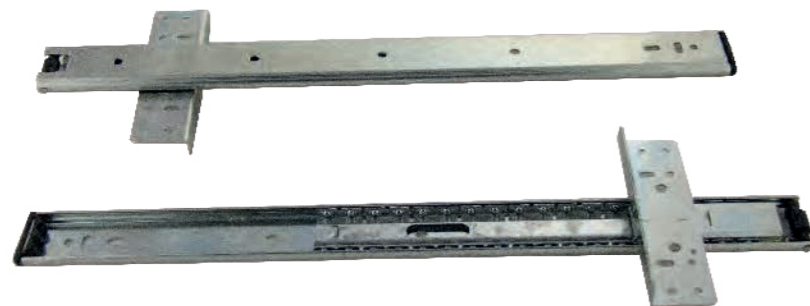

Model: # 2000 Pocket Door Slide

- Vertical Mounted
- Detent In
- Material: Cold Rolled Steel
- Case: 10 Pairs

- Finish: Zinc
- Size: 16" ~ 20"
- Load Capacity: 50 lbs

ITEM NUMBER
2000-16-ZP
2000-18-ZP
2000-20-ZP

Model: # 3000 Keyboard Slide

- Top Mount Fixed Brackets
- Plastic Protective Cover
- Detent In & Detent Out
- Material: Cold Rolled Steel
- Case: 10 Pairs

- Finish: Zinc or Black
- Size: 16"
- Load Capacity: 60 lbs

ITEM NUMBER
3000-16-BK
3000-16-ZP