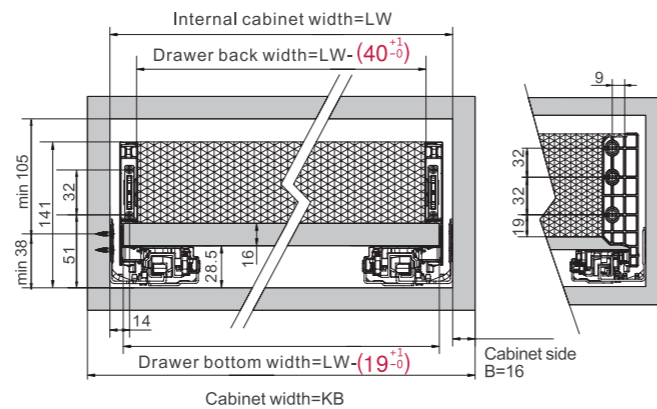

Double Wall Undermount Soft Close Slide

- 2-Way adjustable
- Full Extension
- Under Mounted
- Lever Disconnect
- Size: 12" ~ 22"
- Load Capacity: 100 lbs
- Material: Cold Rolled Steel
- Case: 5 Pairs

IN STOCK ITEMS (SPECIAL ORDER SIZES & COLORS ON PAGE 102)

ITEM NUMBER	SIZE	HEIGHT
90-1488	350mm (14")	88mm
90-1688	400mm (16")	88mm
90-1888	450mm (18")	88mm
90-2088	500mm (20")	88mm
90-2288	550mm (22")	88mm
90-20126	500mm (20")	126mm
90-18172	450mm (18")	172mm
90-20172	500mm (20")	172mm
90-22172	550mm (22")	172mm
90-18238	450mm (18")	238mm
90-20238	500mm (20")	238mm
90-22238	550mm (22")	238mm

GALLERY RAILS

90-SIDERAIL18	450mm (18")	Available in Stock
90-SIDERAIL20	500mm (20")	Available in Stock
90-SIDERAIL22	550mm (22")	Special Order