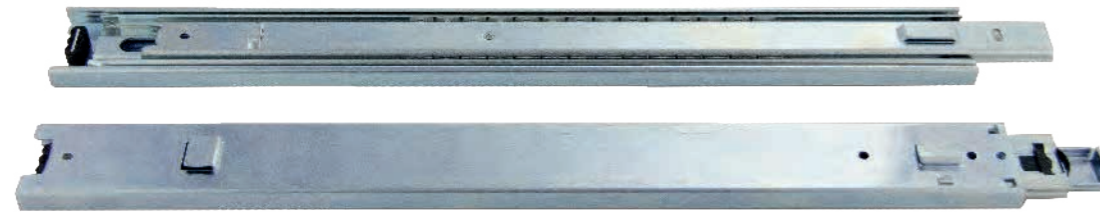

Model: # 4700 Bayonet Ball Bearing Slide

- Full Extension
- Side Mounted
- 46mm Height
- Flat Sided Profile
- 12.7mm Side Clearance
- Case: 10 Pairs

- Finish: Zinc
- Lever Disconnect
- Size: 16" ~ 23"
- Load Capacity: 100 lbs
- Material: Cold Rolled Steel
- OT = 1." Over Travel

ITEM NUMBER
4700-16-ZP
4700-17-ZPOT
4700-19-ZPOT
4700-23-ZPOT