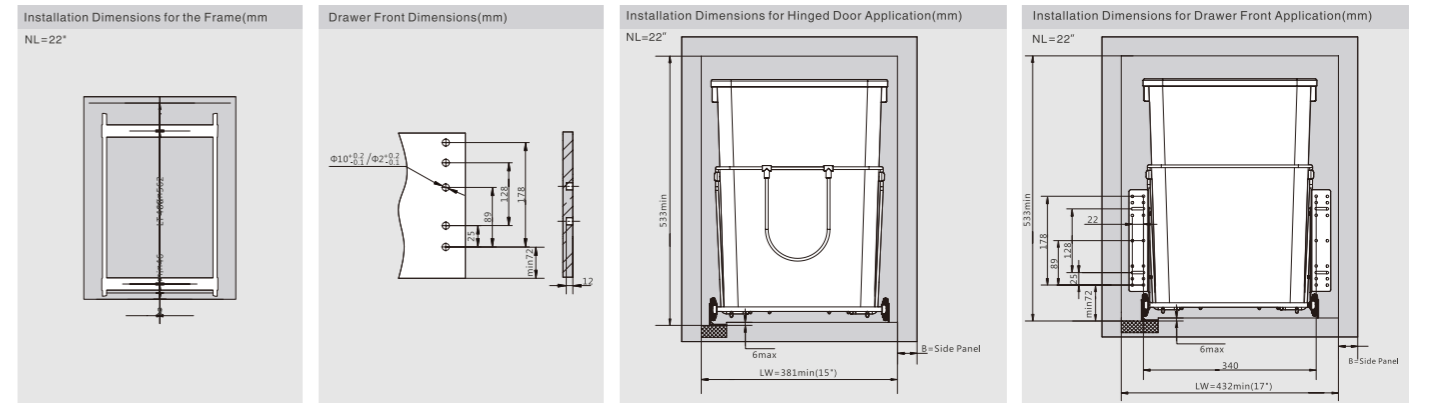

DOUBLE 35 QUART TRASH CAN PULL OUT

ITEM NUMBER
70BBDBL35PC

CASE
1 Set

PLASTIC WASTE TRASH CAN

ITEM NUMBER
70TC35GR

COLOR
Grey

CAPACITY
35 Quarts