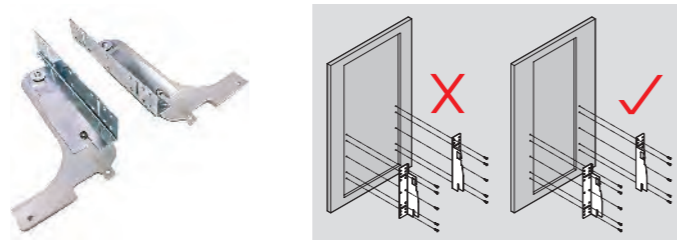

SINGLE 35 QUART TRASH CAN PULL OUT

ITEM NUMBER
70BBSGL35PC

CASE
1 Set

DOOR MOUNTING BRACKET

ITEM NUMBER
70BRKT

CASE
20 Sets

DOUBLE 35 QUART TRASH CAN PULL OUT

ITEM NUMBER
70BBDBL35PC