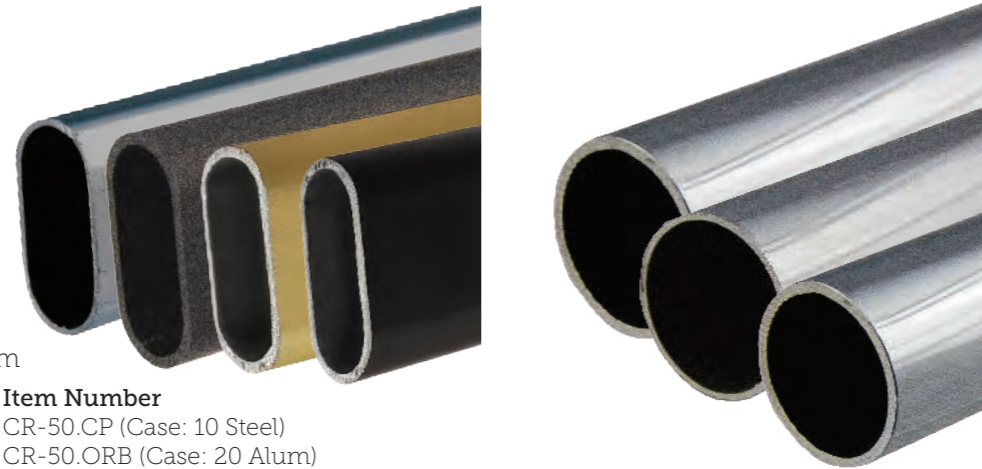

CR-50
Closet Rod 8 Ft Oval
30mm x 15mm x 1.0mm

8' 1mm

Available Colors	Item Number
Chrome Plated	CR-50.CP (Case: 10 Steel)
Oil Rubbed Bronze	CR-50.ORB (Case: 20 Alum)

CR-51.CP
Closet Rod 12 Ft Oval
30mm x 15mm x 1.0mm Steel Chrome Plated

12' 1mm

Available Colors	Item Number
Chrome Plated	CR-51.CP (Case: 10)

CR-52
Closet Rod 8 Ft Oval
30mm x 15mm x 1.5mm Aluminum

8' 1.5mm

Available Colors	Item Number
Matte Black	CR-52.BK (Case: 20)
Satin Brass	CR-52.SB (Case: 20)

CR-75.CP
Closet Rod 6 Ft Round
1-1/16 Dia x 1.2mm Steel Chrome Plated

6' 1-1/16 Dia 1.2mm

Available Colors	Item Number
Chrome Plated	CR-75.CP (Case: 10)

CR-70.CP
Closet Rod 8 Ft Round
1-1/16 Dia x 1.2mm Steel Chrome Plated

8' 1-1/16 Dia 1.2mm

Available Colors	Item Number
Chrome Plated	CR-70.CP (Case: 10)

CR-77.CP
Closet Rod 10 Ft Round
1-1/16 Dia x 1.2mm Steel Chrome Plated

10' 1-1/16 Dia 1.2mm

Available Colors	Item Number
Chrome Plated	CR-77.CP (Case: 10)

CR-72.CP
Closet Rod 12 Ft Round
1-1/16 Dia x 1.2mm Steel Chrome Plated

12' 1-1/16 Dia 1.2mm

Available Colors	Item Number
Chrome Plated	CR-72.CP (Case: 10)

CR-71.CP
Closet Rod 8 Ft Round Heavy Duty
1-1/16 Dia x 2.0mm Steel Chrome Plated

8' 1-1/16 Dia 2mm

Available Colors	Item Number
Chrome Plated	CR-71.CP (Case: 5)

CR-73.CP
Closet Rod 12 Ft Round Heavy Duty
1-1/16 Dia x 2.0mm Steel Chrome Plated

12' 1-1/16 Dia 2mm

Available Colors	Item Number
Chrome Plated	CR-73.CP (Case: 5)

CR-60.CP
Closet Rod 8 Ft Round
1-1/4 Dia x 1.2mm Steel Chrome Plated

8' 1-1/4 Dia 1.2mm

Available Colors	Item Number
Chrome Plated	CR-60.CP (Case: 10)

CR-62.CP
Closet Rod 12 Ft Round
1-1/4 Dia x 1.2mm Steel Chrome Plated

12' 1-1/4 Dia 1.2mm

Available Colors	Item Number
Chrome Plated	CR-62.CP (Case: 10)

CR-80
Closet Rod 8 Ft Round Heavy Duty
1-5/16 Dia x 2.0mm

8' 1-5/16 Dia 2mm

Available Colors	Item Number
Chrome Plated	CR-80.CP (Case: 5 Steel)
Oil Rubbed Bronze	CR-80.ORB (Case: 20 Alum)

CR-81.CP
Closet Rod 12 Ft Round Heavy Duty
1-5/16 Dia x 2.0mm Steel Chrome Plated

12' 1-5/16 Dia 2mm

Available Colors	Item Number
Chrome Plated	CR-81.CP (Case: 5)