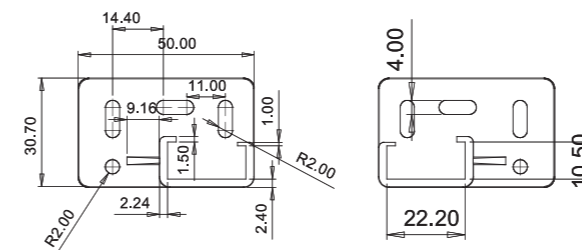

EUSKT # 1

3-1/2" Rear Bracket for Euro Slides

1. EUSKT-1-L LEFT
   EUSKT-1-R RIGHT
   CASE: 500 pieces per box