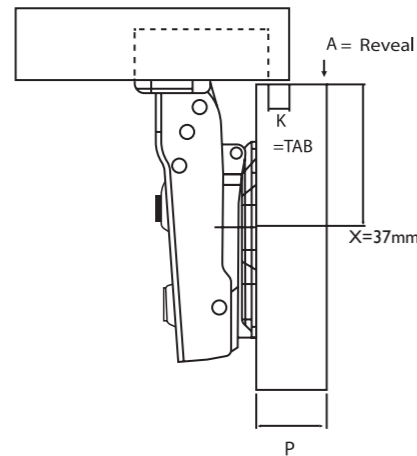

HALF OVERLAY

P=	16	17	18	19
K=3 A=	10	11	12	13
K=4 A=	9	10	11	12
K=5 A=	8	9	10	11
K=6 A=	7	8	9	10

P = Cabinet Panel Thickness
A = Cabinet Panel Reveal when door is closed
K = Tab or Drilling Distance from edge of door

Constant Distance
Half Overlay 3mm