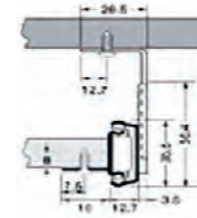

Model: # 3050 Adjustable Keyboard Slide

- Top Mount Adjustable Brackets
- Plastic Protective Cover
- Detent In & Detent Out
- Material: Cold Rolled Steel
- Case: 10 Pairs

- Finish: Black
- Size: 14"
- Load Capacity: 60 lbs

ITEM NUMBER
3050-14-BK