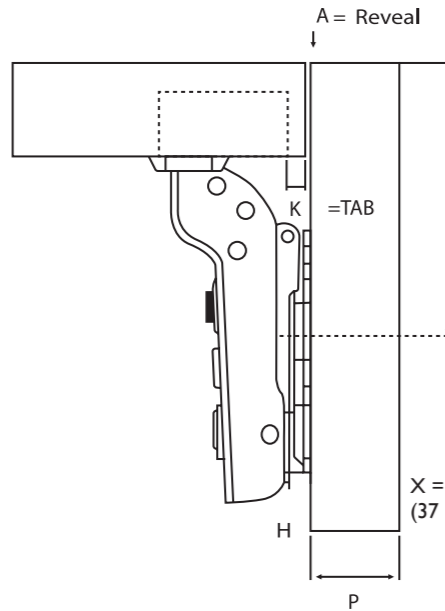

CONCEALED HINGE PRODUCT SPECIFICATIONS

INSET