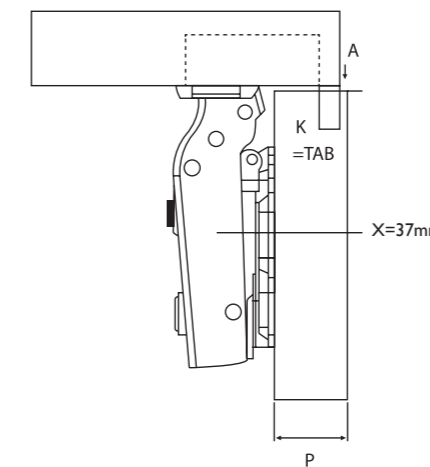

FULL OVERLAY

P=	16	17	18	19
K=3 A=	1	2	3	4
K=4 A=	0	1	2	3
K=5 A=	-1	0	1	2
K=6 A=	-2	-1	0	1

P = Cabinet Panel Thickness
A = Cabinet Panel Reveal when door is closed
K = Tab or Drilling Distance from edge of door

Constant Distance
Full Overlay 12mm