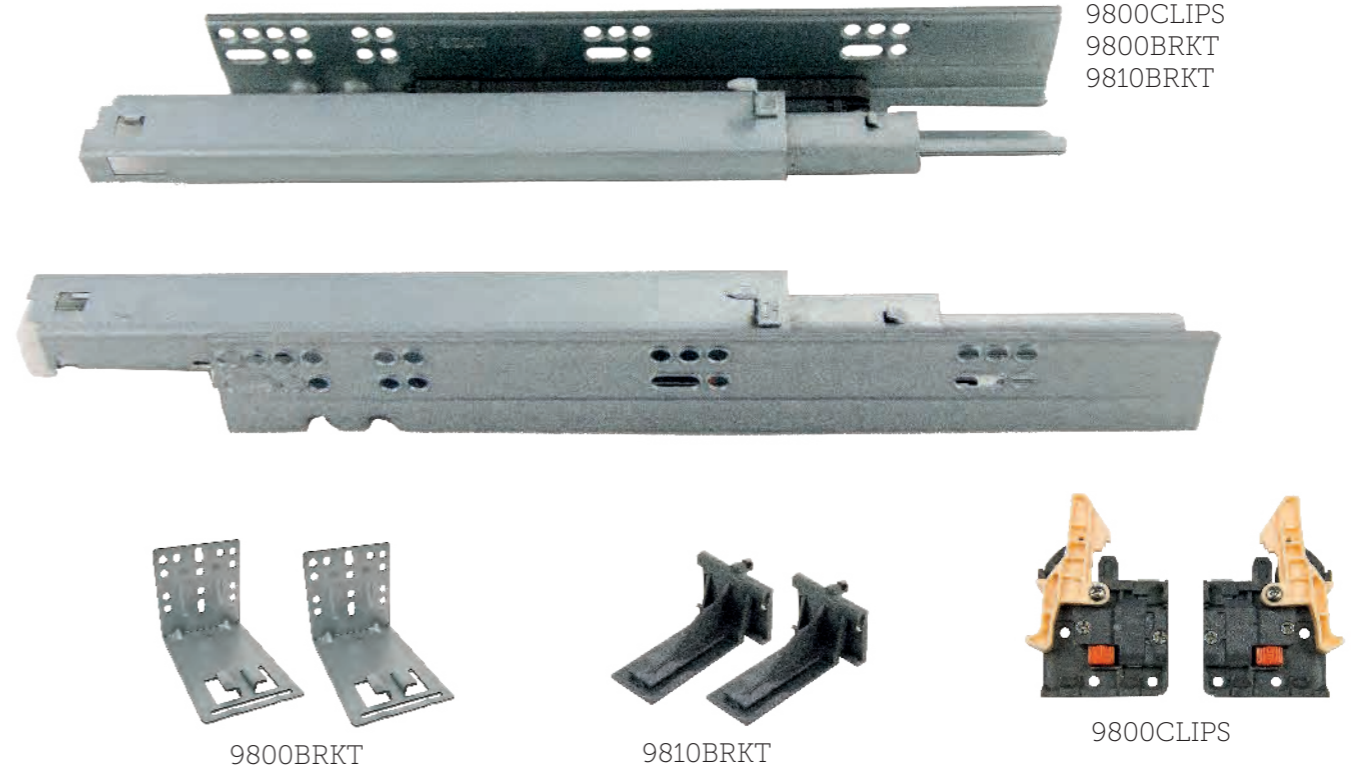

Soft Close Concealed Undermount with height adjustment locking device

- 2-Way adjustable
- Full Extension
- Under Mounted
- Lever Disconnect

- Size: 12" ~ 21"
- Load Capacity: 90 lbs
- Material: Cold Rolled Steel
- Case: 6 Pairs

1. **ITEM NUMBER**
   980012SOFT
   980015SOFT
   980018SOFT
   980021SOFT
   9800CLIPS
   9800BRKT
   9810BRKT

Installation for drawers between 12.7mm-16mm thick drawer sides
IDW= Internal Drawer Width
ICW= Internal Cabinet Width