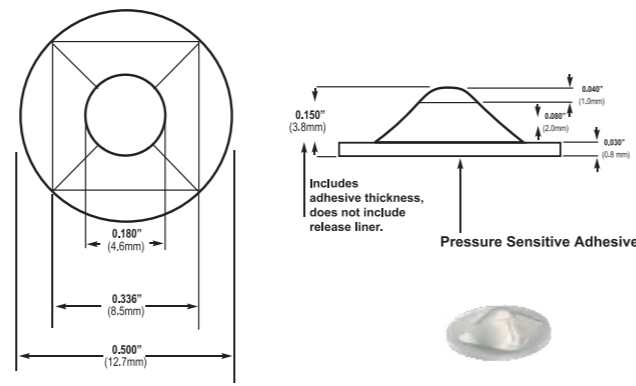

BS-33-SD-CLR
1/2" Dia x 3/16" Thick Clear Bump-On

Sold per Box
Per Box: (5M) 5,000 pieces - 25 sheets
Per Sheet: 200 Pieces - 10 across x 20 down