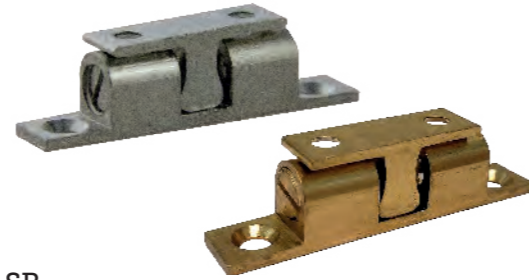

RTA-
Connector Screw M4 Thread x 15mm Long
CASE QTY 4M
BOX QTY 1M
Available Colors Item Number
Connector Screw RTA-15.NI
Connector Sleeve 27mm RTA-27.NI
Connector Sleeve 35mm RTA-35.NI

EC-14.AL
Elbow Catch Aluminum with Strike Plate
CASE QTY 1,000 WEIGHT/CASE 41 lbs
BOX QTY 100