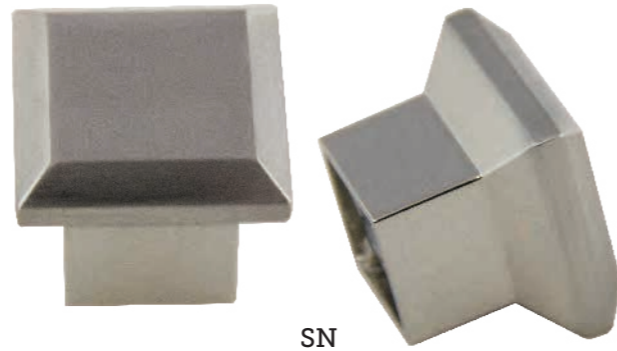

SN
Satin Nickel