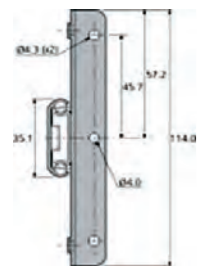

Model: # 3000 Keyboard Slide

- Top Mount Fixed Brackets
- Plastic Protective Cover
- Detent In & Detent Out
- Material: Cold Rolled Steel
- Case: 10 Pairs

- Finish: Zinc or Black
- Size: 16"
- Load Capacity: 60 lbs

ITEM NUMBER
3000-16-BK
3000-16-ZP