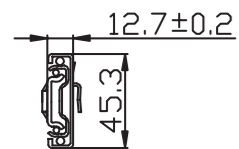

Model: # 4700 Bayonet Ball Bearing Slide

- Full Extension
- Side Mounted
- 46mm Height
- Flat Sided Profile
- 12.7mm Side Clearance
- Case: 10 Pairs

- Finish: Zinc
- Lever Disconnect
- Size: 16" ~ 23"
- Load Capacity: 100 lbs
- Material: Cold Rolled Steel
- OT = 1." Over Travel

ITEM NUMBER
4700-16-ZP
4700-17-ZPOT
4700-19-ZPOT
4700-23-ZPOT

Model: # 2000 Pocket Door Slide

- Vertical Mounted
- Detent In
- Material: Cold Rolled Steel
- Case: 10 Pairs

- Finish: Zinc
- Size: 16" ~ 20"
- Load Capacity: 50 lbs

ITEM NUMBER
2000-16-ZP
2000-18-ZP
2000-20-ZP