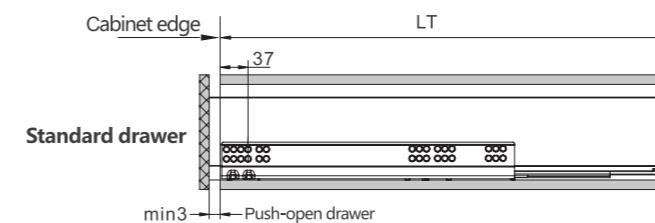

GALLERY RAILS

90-SIDERAIL12	300mm (12")	Special Order
90-SIDERAIL14	350mm (14")	Special Order
90-SIDERAIL16	400mm (16")	Special Order

ITEM NUMBER	COLOR	SIZE	HEIGHT
90-1288W	white	300mm (12")	88mm
90-1488W	white	350mm (14")	88mm
90-1688W	white	400mm (16")	88mm
90-1888W	white	450mm (18")	88mm
90-2088W	white	500mm (20")	88mm
90-2288W	white	550mm (22")	88mm
90-12126W	white	300mm (12")	126mm
90-14126W	white	350mm (14")	126mm
90-16126W	white	400mm (16")	126mm
90-18126W	white	450mm (18")	126mm
90-20126W	white	500mm (20")	126mm
90-22126W	white	550mm (22")	126mm
90-12172W	white	300mm (12")	172mm
90-14172W	white	350mm (14")	172mm
90-16172W	white	400mm (16")	172mm
90-18172W	white	450mm (18")	172mm
90-20172W	white	500mm (20")	172mm
90-22172W	white	550mm (22")	172mm

GALLERY RAILS

90-SIDERAIL12W	white	300mm (12")	Special Order
90-SIDERAIL14W	white	350mm (14")	Special Order
90-SIDERAIL16W	white	400mm (16")	Special Order
90-SIDERAIL18W	white	450mm (18")	Special Order
90-SIDERAIL20W	white	500mm (20")	Special Order
90-SIDERAIL22W	white	550mm (22")	Special Order