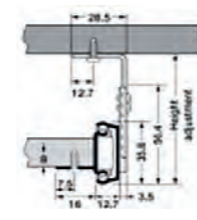

Model: # 4700 Bayonet Ball Bearing Slide

- Full Extension
- Side Mounted
- 46mm Height
- Flat Sided Profile
- 12.7mm Side Clearance
- Case: 10 Pairs

- Finish: Zinc
- Lever Disconnect
- Size: 16" ~ 23"
- Load Capacity: 100 lbs
- Material: Cold Rolled Steel
- OT = 1." Over Travel

ITEM NUMBER
4700-16-ZP
4700-17-ZPOT
4700-19-ZPOT
4700-23-ZPOT

Model: # 2000 Pocket Door Slide

- Vertical Mounted
- Detent In
- Material: Cold Rolled Steel
- Case: 10 Pairs

- Finish: Zinc
- Size: 16" ~ 20"
- Load Capacity: 50 lbs

ITEM NUMBER
2000-16-ZP
2000-18-ZP
2000-20-ZP

Model: # 3000 Keyboard Slide

- Top Mount Fixed Brackets
- Plastic Protective Cover
- Detent In & Detent Out
- Material: Cold Rolled Steel
- Case: 10 Pairs

- Finish: Zinc or Black
- Size: 16"
- Load Capacity: 60 lbs

ITEM NUMBER
3000-16-BK
3000-16-ZP

Model: # 3050 Adjustable Keyboard Slide

- Top Mount Adjustable Brackets
- Plastic Protective Cover
- Detent In & Detent Out
- Material: Cold Rolled Steel
- Case: 10 Pairs

- Finish: Black
- Size: 14"
- Load Capacity: 60 lbs

ITEM NUMBER
3050-14-BK