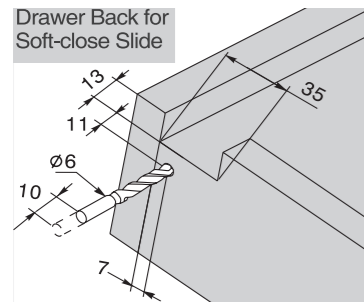

ITEM NUMBER
 8034-18-SOFT
 8034-21-SOFT
 9800CLIPS
 9800BRKT
 9810BRKT

9800BRKT

9810BRKT

9800CLIPS

Installation for drawers between 12.7mm-16mm thick drawer sides

IDW= Internal Drawer Width
 ICW= Internal Cabinet Width