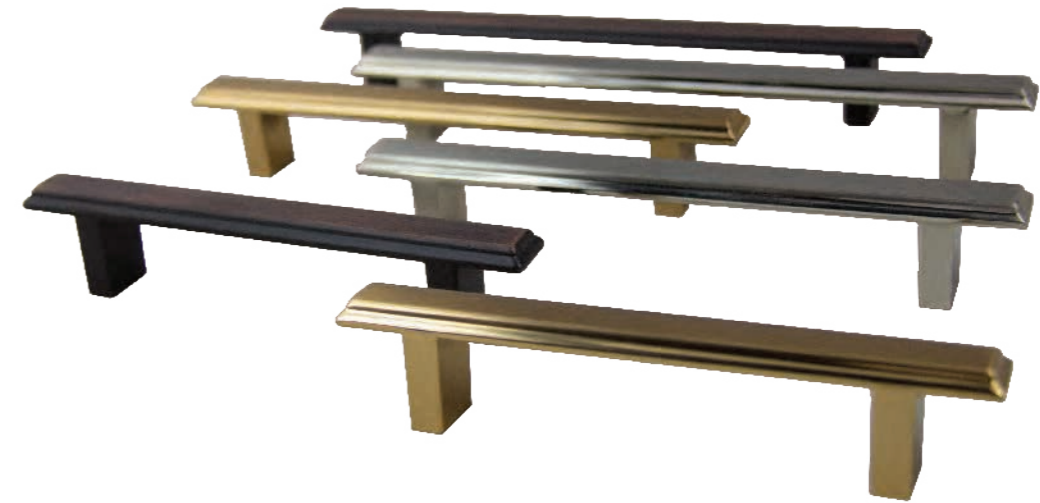

SN - Satin Nickel

K-92230 & K-92430

Recommended knobs for this Collection. See page 15 to see complete description and finish availability.

P-91296

Washington Pull 96mm CC 136mm OL

CASE QTY	250	WEIGHT/CASE	59 lbs
BOX QTY	20	PROJECTION	28mm
LENGTH	136mm	WIDTH	16mm