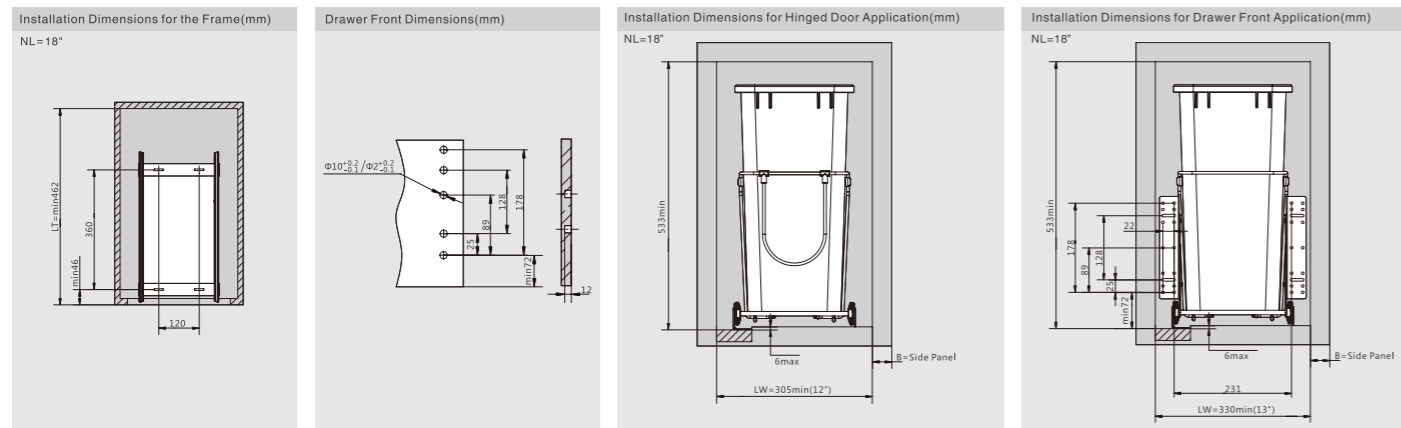

SINGLE 35 QUART TRASH CAN PULL OUT

ITEM NUMBER
70BBSGL35PC

CASE
1 Set

DOOR MOUNTING BRACKET

ITEM NUMBER
70BRKT

CASE
20 Sets

DOUBLE 35 QUART TRASH CAN PULL OUT

ITEM NUMBER
70BBDBL35PC