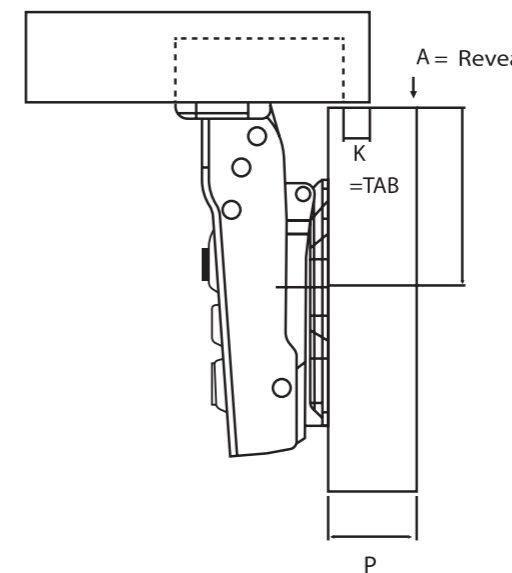

HALF OVERLAY

P=	16	17	18	19
K=3 A=	10	11	12	13
K=4 A=	9	10	11	12
K=5 A=	8	9	10	11
K=6 A=	7	8	9	10

P = Cabinet Panel Thickness
A = Cabinet Panel Reveal when door is closed
K = Tab or Drilling Distance from edge of door

Constant Distance
Half Overlay 3mm