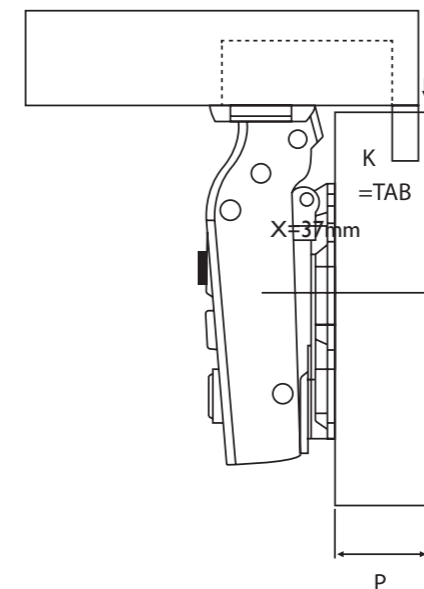

PIVOT-STAR

SPEED ADJUSTABLE SOFT CLOSE HINGES

FULL OVERLAY

P=	16	17	18	19
K=3 A=	1	2	3	4
K=4 A=	0	1	2	3
K=5 A=	-1	0	1	2
K=6 A=	-2	-1	0	1

P = Cabinet Panel Thickness
A = Cabinet Panel Reveal when door is closed
K = Tab or Drilling Distance from edge of door