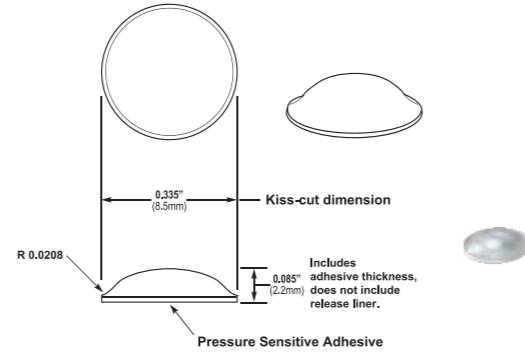

BS-7-SD-450-CLR
3/8" Dia x 1/16" Thick Clear Bump-On

Sold per Box
Per Box: (5.4M) 5,400 pieces - 12 sheets
Per Sheet: 450 Pieces - 15 across x 30 down