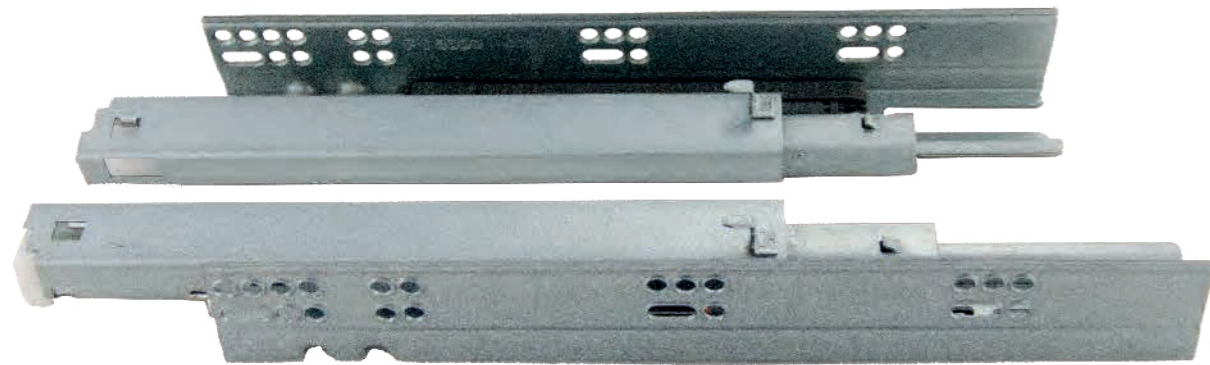

PERFORM PRO 3/4 2X

SOFT-CLOSE UNDERMOUNT SLIDE

Soft Close Concealed Undermount with height adjustment locking device

- 2-Way adjustable
- Full Extension
- Under Mounted
- Lever Disconnect
- Size: 12" ~ 21"

- Load Capacity: 90 lbs
- Material: Cold Rolled Steel
- Case: 6 Pairs
- Available as Special Order

ITEM NUMBER
8034-18-SOFT
8034-21-SOFT
9800CLIPS
9800BRKT
9810BRKT