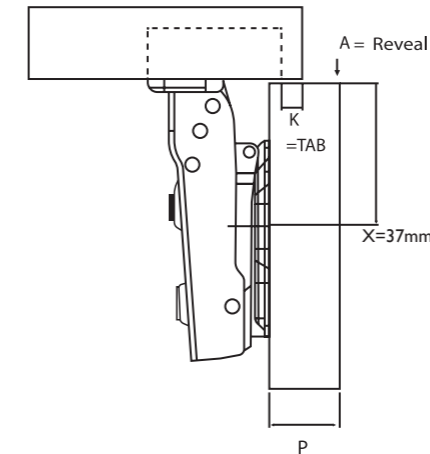

Constant Distance
 Full Overlay 12mm

HALF OVERLAY

P=	16	17	18	19
K=3 A=	10	11	12	13
K=4 A=	9	10	11	12
K=5 A=	8	9	10	11
K=6 A=	7	8	9	10

P = Cabinet Panel Thickness
 A = Cabinet Panel Reveal when door is closed
 K = Tab or Drilling Distance from edge of door