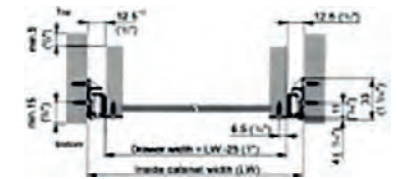

Model: # 4200 Crimp-On Euro Slide

- 3/4 Extension
- Double Stopper
- One Side Captive
- 32mm System
- (CL:CR:DL:DR: 100 pieces per case)

- Finish: Epoxy Powder Coat
- Material: Cold Rolled Steel
- Load Capacity: 75 lbs