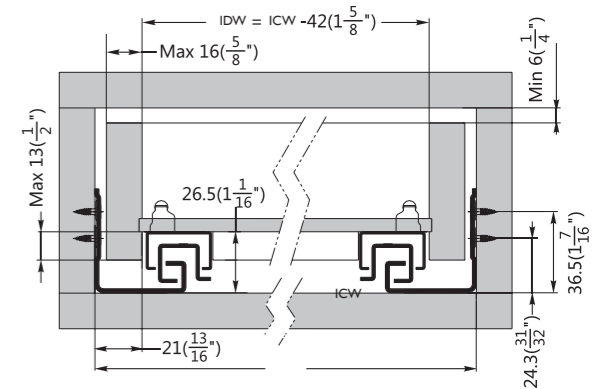

Installation for drawers between 12.7mm-16mm thick drawer sides

IDW= Internal Drawer Width
ICW= Internal Cabinet Width

Outside Drawer Width

Drawer side Thickness	5/8" (16mm)	1/2" (13mm)
Inside Cabinet Width Deduction	3/8" (10mm)	5/8" (16mm)