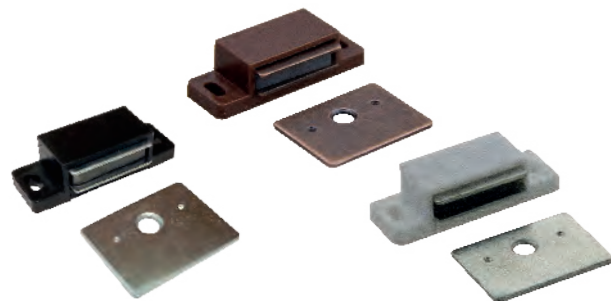

C509.
Single Mag Catch w/ Strike Plate & Screws
CASE QTY 1,000 WEIGHT/CASE 51 lbs
BOX QTY 100
Available Colors Item Number
Black/Zinc Plate C509.BK/ZP
Brown/Antique Copper C509.BN/AC
White/Zinc Plate C509.WT/ZP