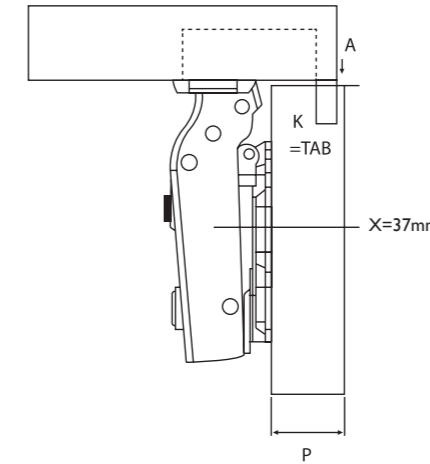

SDX SERIES STANDARD CONCEALED HINGES

FULL OVERLAY

P=	16	17	18	19
K=3 A=	1	2	3	4
K=4 A=	0	1	2	3
K=5 A=	-1	0	1	2
K=6 A=	-2	-1	0	1

P = Cabinet Panel Thickness
A = Cabinet Panel Reveal when door is closed
K = Tab or Drilling Distance from edge of door

Constant Distance
Full Overlay 12mm