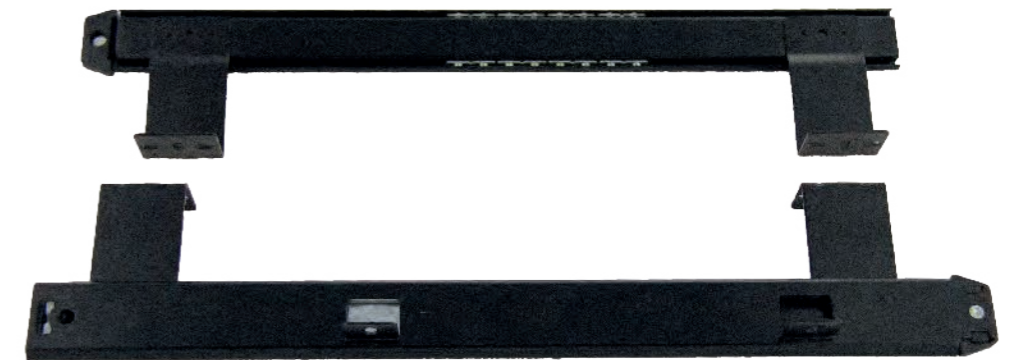

ITEM NUMBER
3000-16-BK
3000-16-ZP

Model: # 3050 Adjustable Keyboard Slide

- * Top Mount Adjustable Brackets
- * Plastic Protective Cover
- * Detent In & Detent Out
- * Material: Cold Rolled Steel
- * Case: 10 Pairs