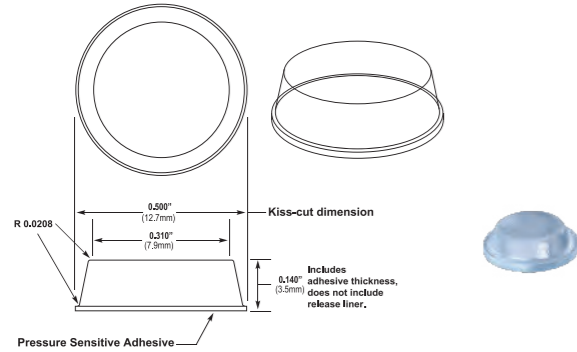

BS-1-SD-200-CLR
1/2" Dia x 1/8" Thick Clear Bump-On

Sold per Box
Per Box: (5M) 5,000 pieces - 25 sheets
Per Sheet: 200 Pieces - 10 across x 20 down