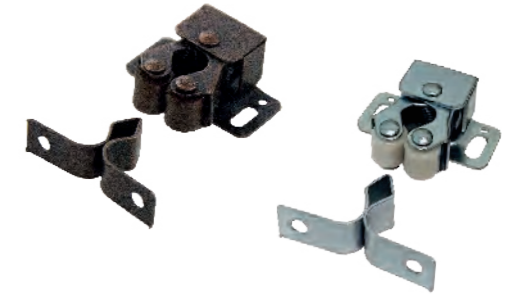

C04.
Double Roller Catch
CASE QTY 1,000 WEIGHT/CASE 41 lbs
BOX QTY 100
Available Colors Item Number
Antique Copper C04.AC
Zinc Plated C04.ZP