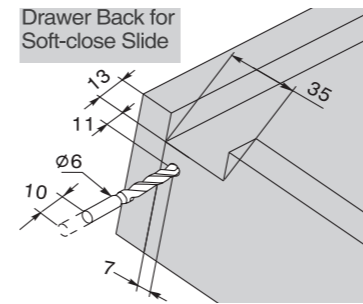

Soft Close Concealed Undermount with height adjustment locking device

- 2-Way adjustable
- Full Extension
- Under Mounted
- Lever Disconnect

- Size: 12" ~ 21"
- Load Capacity: 90 lbs
- Material: Cold Rolled Steel
- Case: 6 Pairs

1. **ITEM NUMBER**
   980012SOFT
   980015SOFT
   980018SOFT
   980021SOFT
   9800CLIPS
   9800BRKT
   9810BRKT

Installation for drawers between 12.7mm-16mm thick drawer sides
IDW= Internal Drawer Width
ICW= Internal Cabinet Width