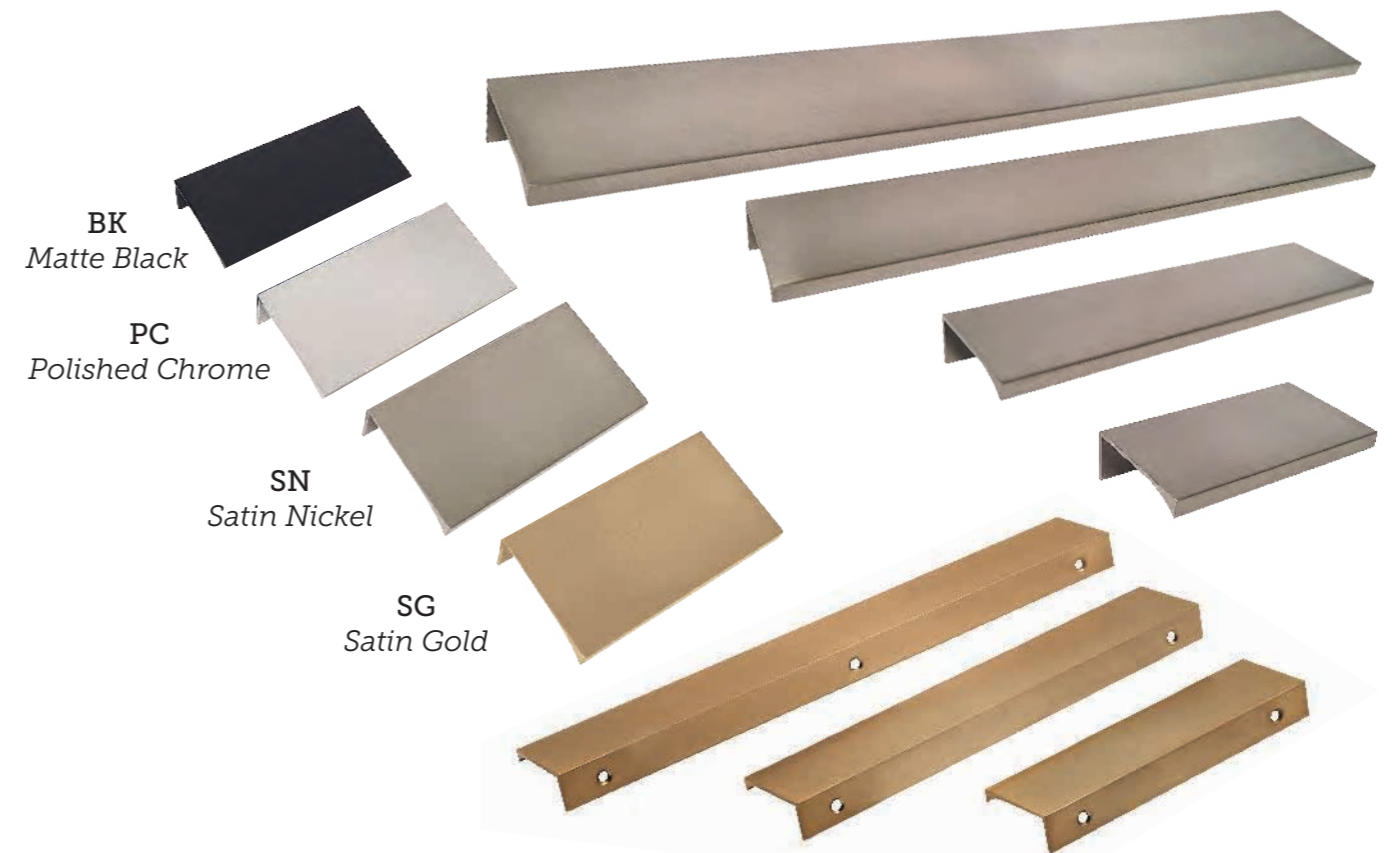

BK - Matte Black

DACM - Weathered Black

PC - Polished Chrome

SIM - Antique Silver

SN - Satin Nickel

TAB PULLS

P-1803

46mm CC x 76mm (3") OL