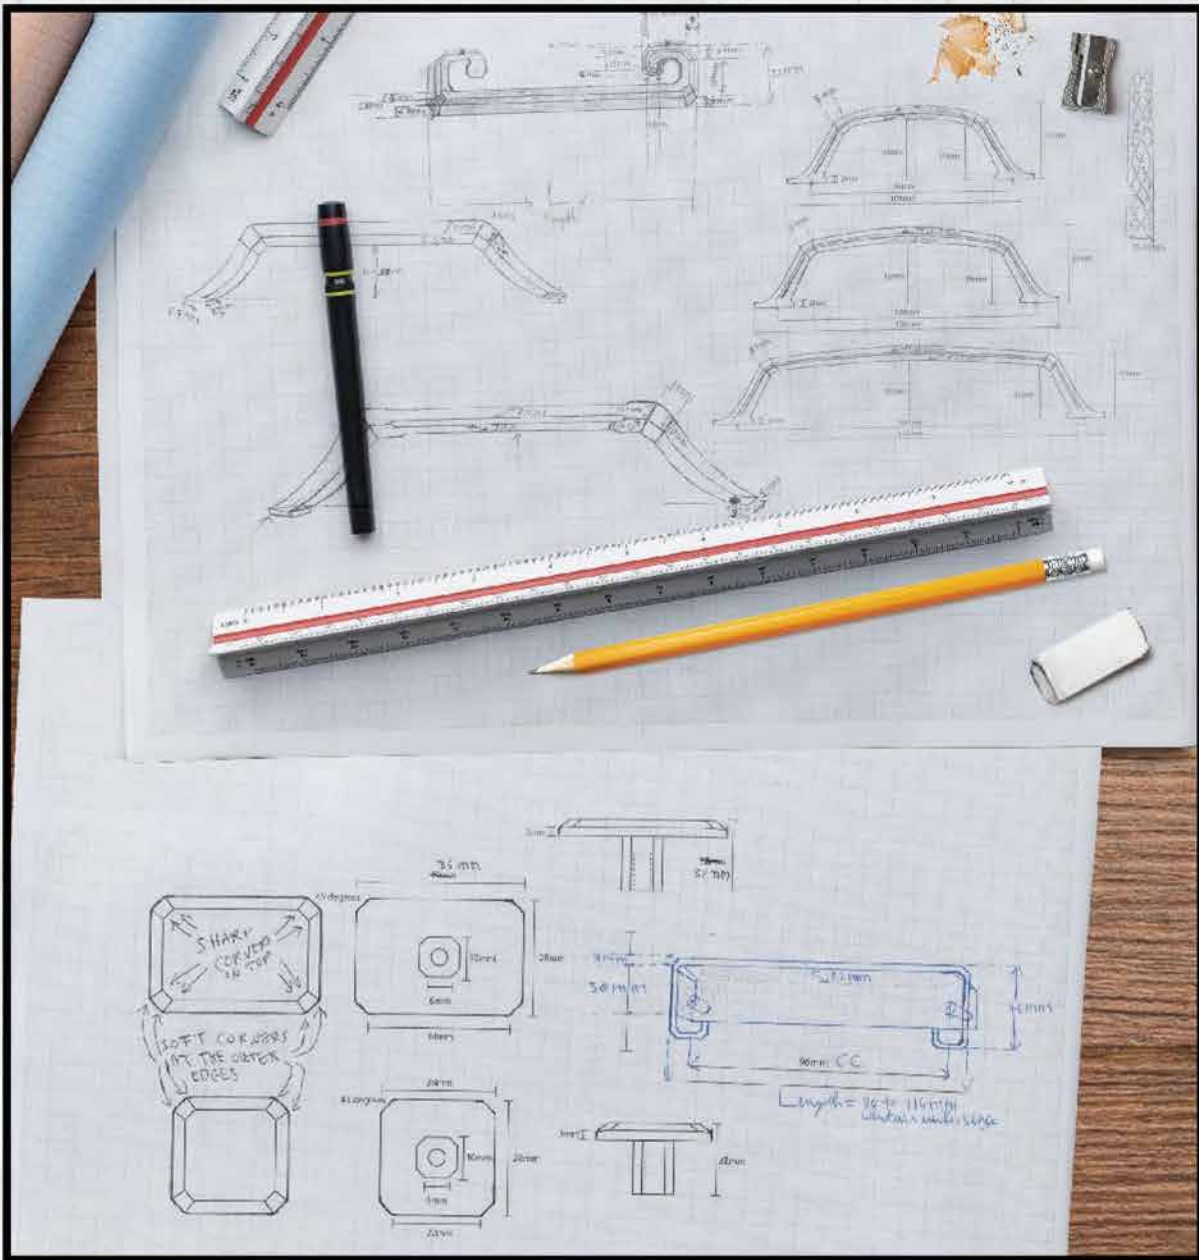

TEXAS WOOD SUPPLY

**WE BRING CRAFTSMANSHIP
AND TECHNOLOGY TOGETHER.**

**PRODUCT
CATALOG**

TEXAS WOOD SUPPLY

We bring craftsmanship and technology together. Texas Wood Supply provides a full-line of custom and stock mouldings, arches, doors, stair parts, cabinet supplies and specialty architectural building products. Come compare the quality of our products. Come see the difference working with a true specialist in quality wood products can make