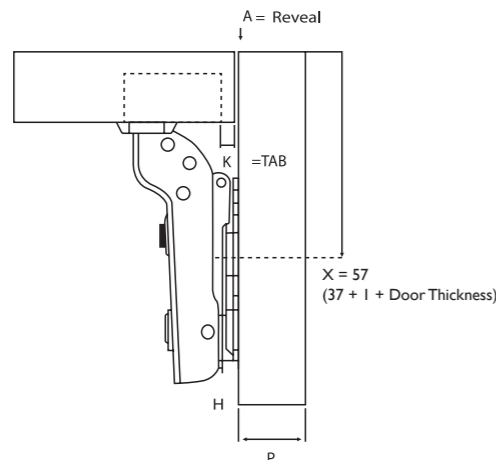

INSET

K Distance	K=3	K=4	K=5	K=6
H=0 A=	3	2	1	0
H=2 A=	5	4	3	2

(H= Plate Thickness)
P = Cabinet Panel Thickness
A = Cabinet Panel Reveal when door is closed
K = Tab or Drilling Distance from edge of door

Constant Distance
Inset -6mm

SLX SERIES
ONLY AVAILABLE IN FULL OVERLAY

FULL OVERLAY

110 SLX Series Self Close Clip Hinge Full Overlay / works with Soft Close plates
3411 No Dowels
3411-8D With Dowels

CASE QTY 200

FULL OVERLAY

110 Deg +3mm SLX Series Assembled Self Close Hinge & Plate W/Dowels
34118DSC+3303CAMSC

CASE QTY 200