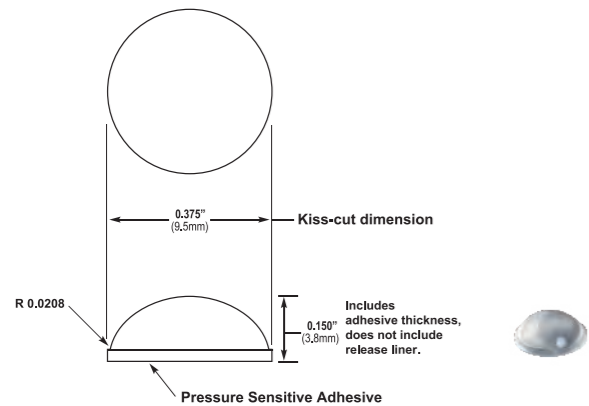

BS-12-SD-288-CLR
3/8" Dia x 1/8" Thick Clear Bump-On

Sold per Box
Per Box: (7.2M) 7,200 pieces - 25 sheets
Per Sheet: 288 Pieces - 12 across x 24 down