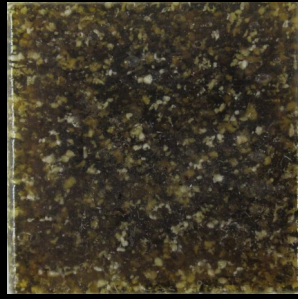

Our modular designs offer infinite possibilities for creating the perfect look that speaks to your space, from the classic elegance of a luxurious alpine lodge to the rustic look of a mountain cabin. All of our products fit together: they consist of just four carefully selected colors and two sheet sizes, so you don't have to worry about making "mistakes" as you create your own design. Use combinations of our mosaics featuring all four colors for a more lively design, or choose patterns with just two colors for a more serene look.

## Subtile color palette

The picture on the next page was taken on an early October morning, looking back as the road heads up to Independence Pass, above Aspen, Colorado. One of the first snows of the season had left just a sprinkle of white on the browns and greys of the Fall, and the filtered morning light turned the pine trees in the distance dark blue. The color palette of Subtile was born.

# SUBTILE MOSAIC COLLECTION

White-grey pine

Brown-blue pine

White snowflake

Brown snowflake

Brown-blue snowflake

Brown-blue loop on gray

Brown-blue loop on white