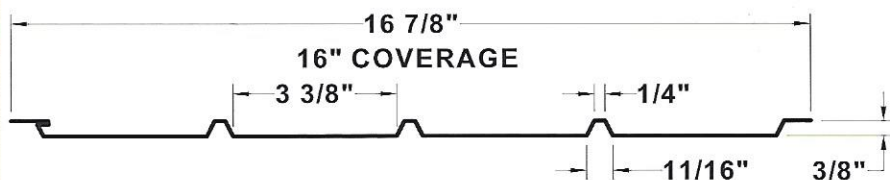

### KLAUER Aluminum Soffit System:

- \* 40 Year Paint Warranty
- \* Steel Soffit Trims Available
- \* Colors to Match K-Rib Roofing & Siding
- \* Lengths; 11-3/4", 15-3/4", 23-3/4" or 12ft
- \* Available in Solid (non-vented) and full Vent
- \* Full Vented has 13.20 Sq. In. of Free Air Space per lineal foot