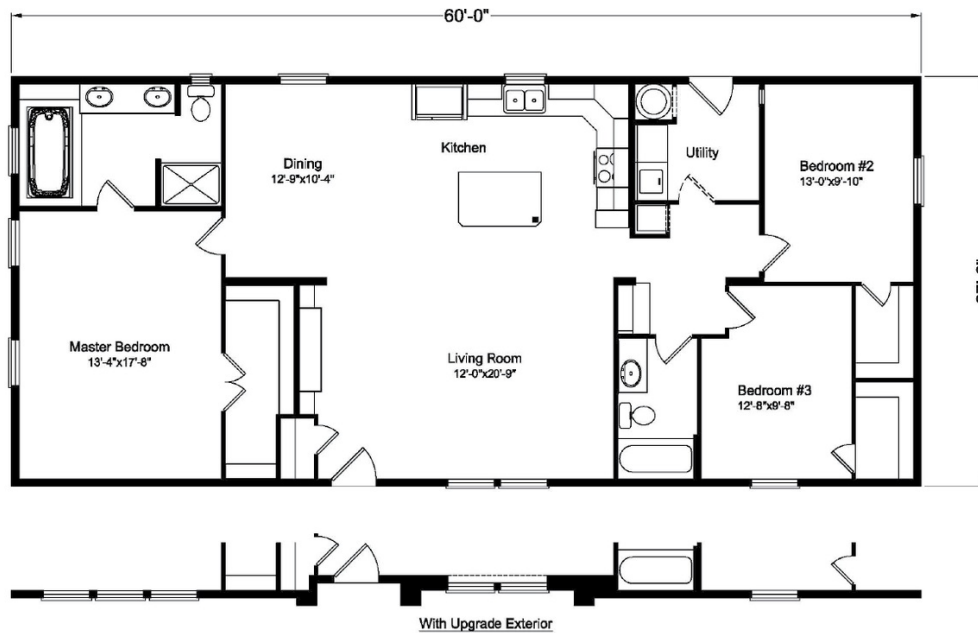

Floor Plan: American Dream III 28603C

3 Bedrooms, 2 Bathrooms, 1620 Square Feet

Series: V. American Dream | Type: Modular or Manufactured | Sections: Double-wide

SCAN FOR
MORE DETAILS

FLOOR PLAN

Because we have a continuous product updating and improvement process, prices, plans, dimensions, features, materials, specifications and availability are subject to change without notice or obligation. Please refer to working drawings for actual dimensions. Renderings and floor plans are artist's depictions only and may vary from the completed home. Square footage calculations and room dimensions are approximate subject to industry standards. Some features shown are optional.