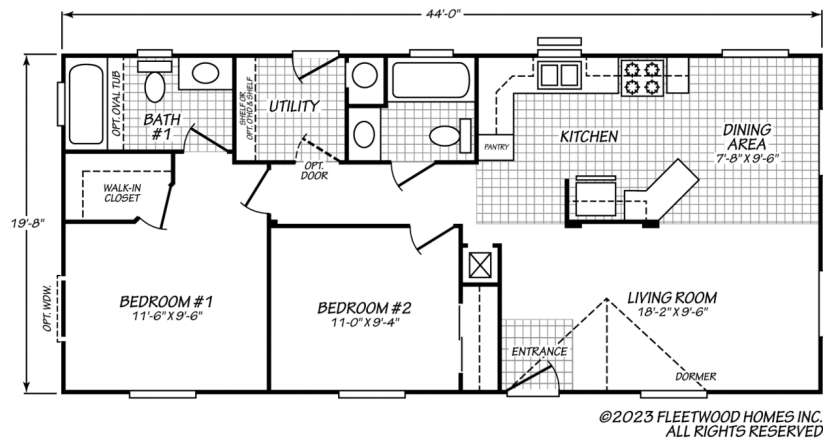

Floor Plan: Evergreen 20442F

2 Bedrooms, 2 Bathrooms, 865 Square Feet

Series: Evergreen | Type: Manufactured | Sections: Double-wide

SCAN FOR
MORE DETAILS

FLOOR PLAN

Because we have a continuous product updating and improvement process, prices, plans, dimensions, features, materials, specifications and availability are subject to change without notice or obligation. Please refer to working drawings for actual dimensions. Renderings and floor plans are artist's depictions only and may vary from the completed home. Square footage calculations and room dimensions are approximate subject to industry standards. Some features shown are optional.

NW Green Homes

261 Hamilton Road N, Chehalis, WA 98532

360-740-0345

cavcohomes.com

Copyright © 2022 Cavco Industries, Inc. All rights reserved.

Floor Plan: Evergreen 20442F
 2 Bedrooms, 2 Bathrooms, 865 Square Feet
 Series: Evergreen | Type: Manufactured | Sections: Double-wide