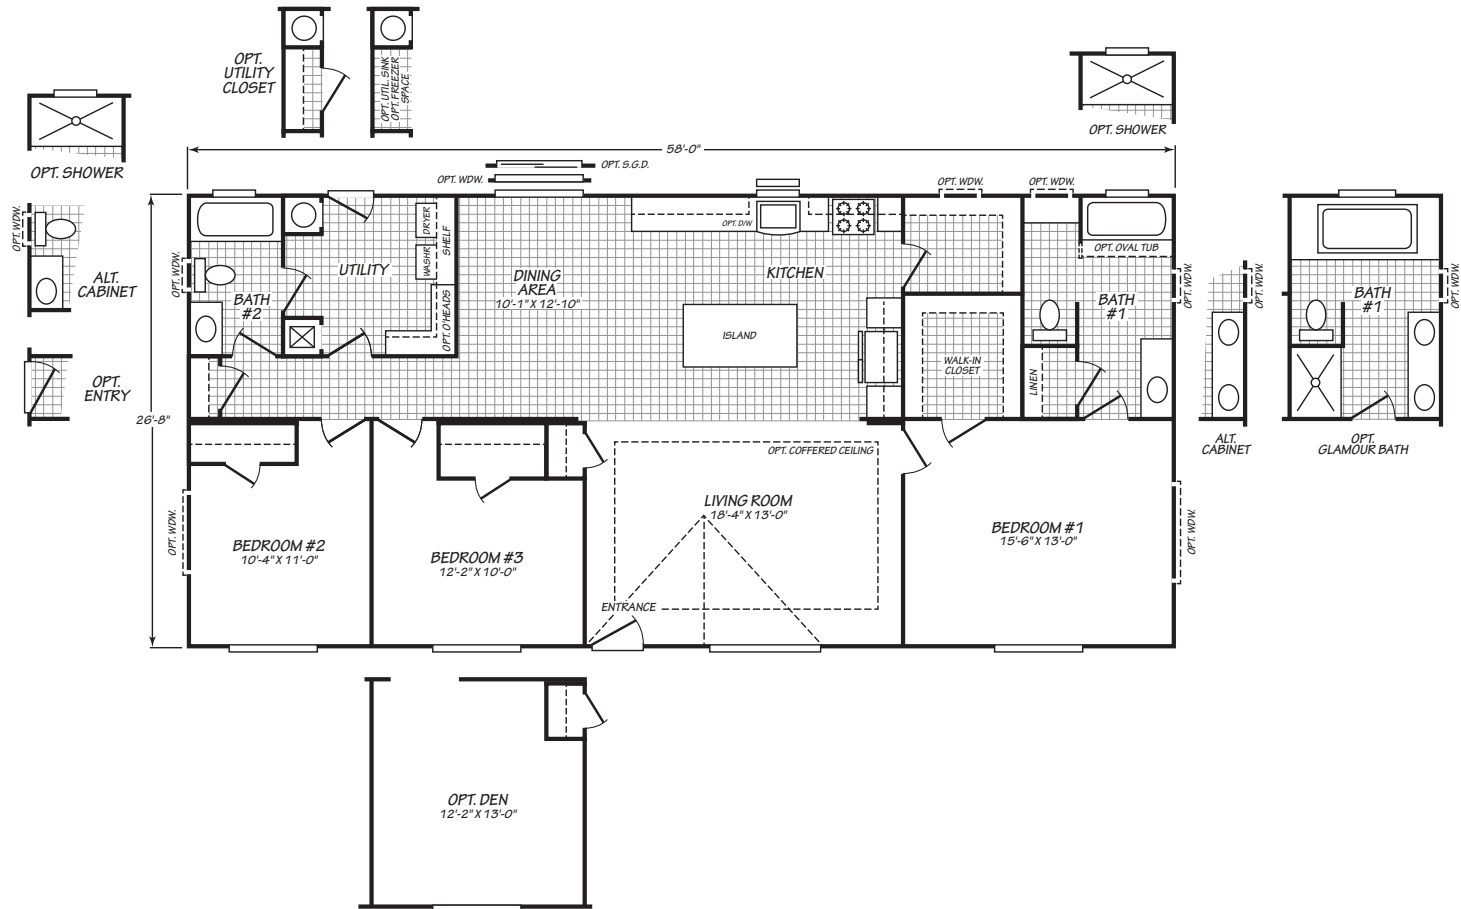

## MODEL 28583E

3 Bedroom • 2 Bath • 1,547 Square Feet

©2021 FLEETWOOD HOMES INC. ALL RIGHTS RESERVED

Important: Because we continually update and modify our products, it is important for you to know that our brochures and literature are for illustrative purposes only. **ILLUSTRATIONS MAY SHOW OPTIONAL FEATURES.** All information contained herein may vary from the actual home we build. Dimensions are nominal length and width measurements are from exterior wall to exterior wall. We reserve the right to make changes at any time, without notice or obligation, in prices, colors, materials, specifications, features and models. Please check with your retailer for specific information about the home you select.