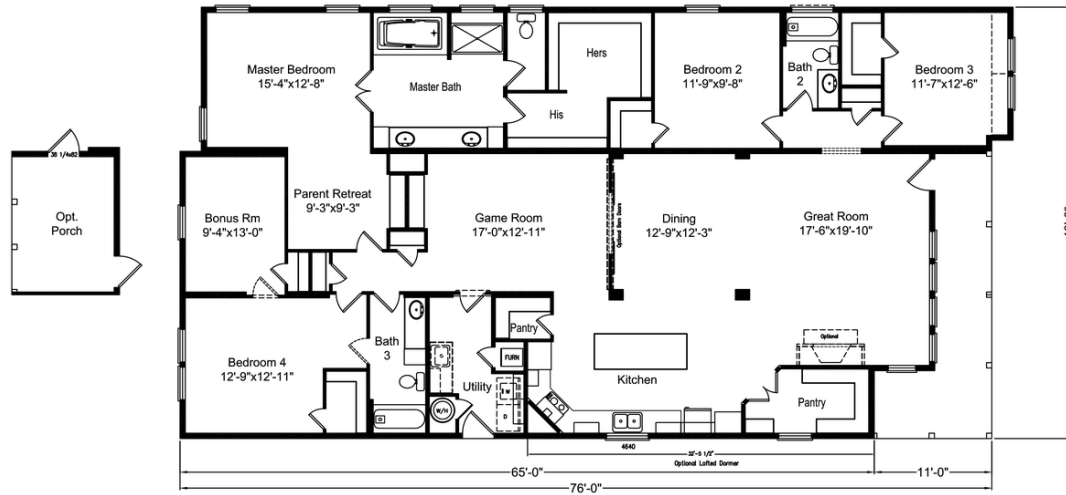

Floor Plan: La Bell 42764L

4 Bedrooms, 3 Bathrooms, 2862 Square Feet

Series: VII. 5000 | Type: Modular or Manufactured | Sections: Triple-wide

SCAN FOR
MORE DETAILS

FLOOR PLAN

Because we have a continuous product updating and improvement process, prices, plans, dimensions, features, materials, specifications and availability are subject to change without notice or obligation. Please refer to working drawings for actual dimensions. Renderings and floor plans are artist's depictions only and may vary from the completed home. Square footage calculations and room dimensions are approximate subject to industry standards. Some features shown are optional.