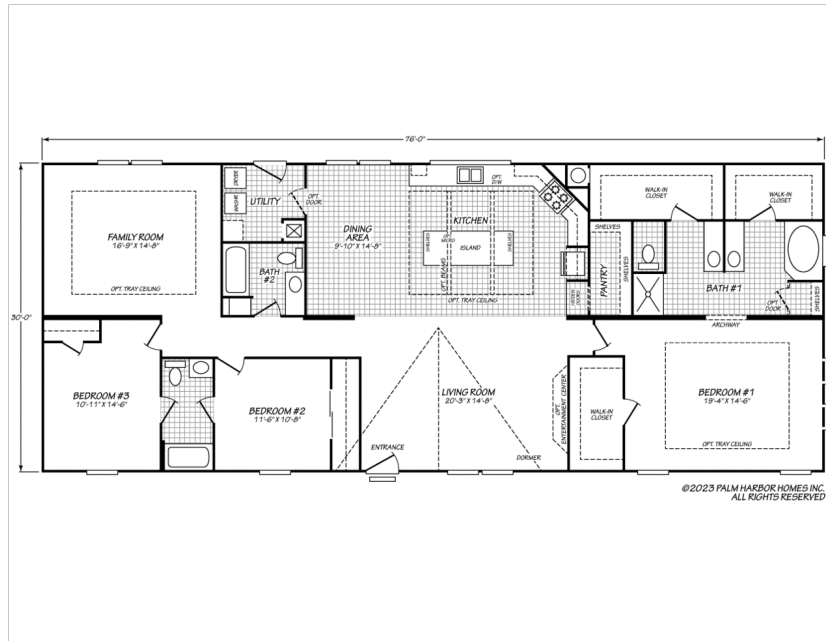

Floor Plan: Magnum 30764M

4 Bedrooms, 2 Bathrooms, 2280 Square Feet

Series: V. American Dream | Type: Modular or Manufactured | Sections: Double-wide

SCAN FOR
MORE DETAILS

FLOOR PLAN

Because we have a continuous product updating and improvement process, prices, plans, dimensions, features, materials, specifications and availability are subject to change without notice or obligation. Please refer to working drawings for actual dimensions. Renderings and floor plans are artist's depictions only and may vary from the completed home. Square footage calculations and room dimensions are approximate subject to industry standards. Some features shown are optional.

Palm Harbor Homes, Inc.

3737 Palm Harbor Drive
Millersburg, OR 97321

A CAVCO COMPANY

palmharbor.com

Copyright © 2022 Cavco Industries, Inc. All rights reserved.

Floor Plan: Magnum 30764M

4 Bedrooms, 2 Bathrooms, 2280 Square Feet