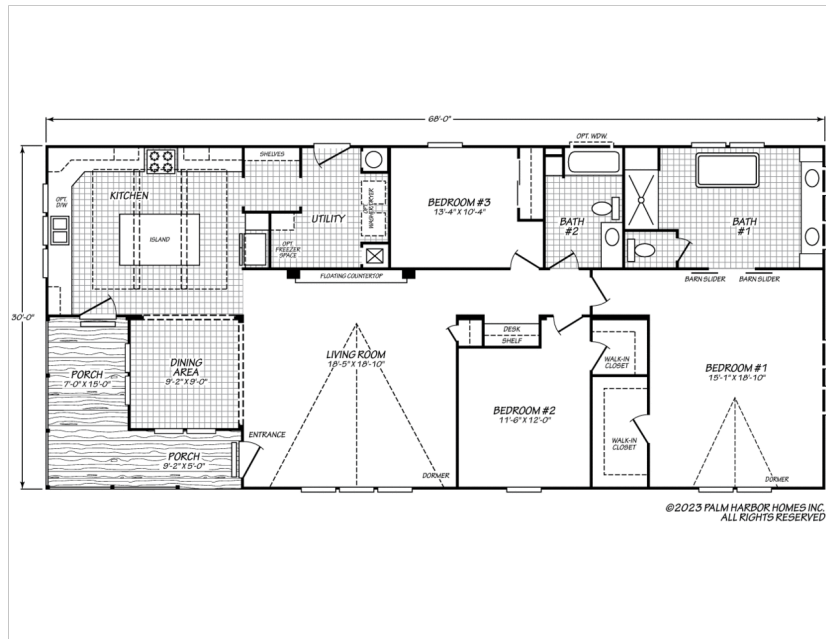

Floor Plan: Ranch House 30683R

3 Bedrooms, 2 Bathrooms, 1890 Square Feet

Series: V. American Dream | Type: Modular or Manufactured | Sections: Double-wide

SCAN FOR
MORE DETAILS

FLOOR PLAN

Because we have a continuous product updating and improvement process, prices, plans, dimensions, features, materials, specifications and availability are subject to change without notice or obligation. Please refer to working drawings for actual dimensions. Renderings and floor plans are artist's depictions only and may vary from the completed home. Square footage calculations and room dimensions are approximate subject to industry standards. Some features shown are optional.

Palm Harbor Homes, Inc.

3737 Palm Harbor Drive
Millersburg, OR 97321

palmharbor.com

Copyright © 2022 Cavco Industries, Inc. All rights reserved.

Floor Plan: Ranch House 30683R

3 Bedrooms, 2 Bathrooms, 1890 Square Feet