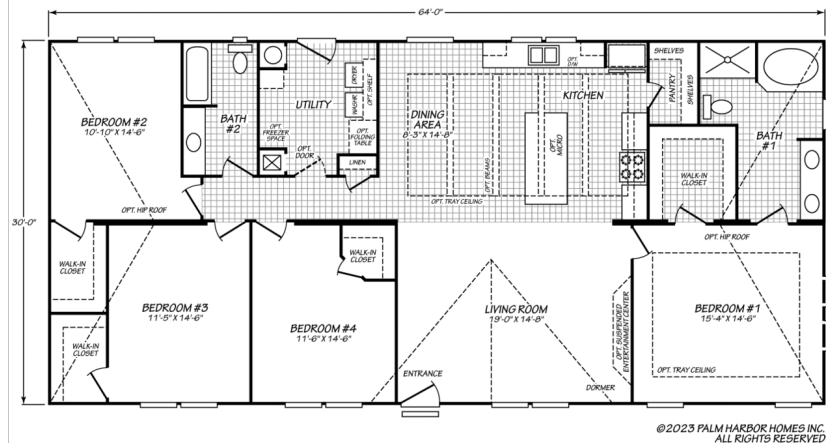

Floor Plan: Ranchero 30644H

3 Bedrooms, 2 Bathrooms, 1920 Square Feet

Series: V. American Dream | Type: Modular or Manufactured | Sections: Double-wide

SCAN FOR
MORE DETAILS

FLOOR PLAN

Because we have a continuous product updating and improvement process, prices, plans, dimensions, features, materials, specifications and availability are subject to change without notice or obligation. Please refer to working drawings for actual dimensions. Renderings and floor plans are artist's depictions only and may vary from the completed home. Square footage calculations and room dimensions are approximate subject to industry standards. Some features shown are optional.

Palm Harbor Homes, Inc.

3737 Palm Harbor Drive
Millersburg, OR 97321

A CAVCO COMPANY

palmharbor.com

Copyright © 2022 Cavco Industries, Inc. All rights reserved.

Floor Plan: Ranchero 30644H

3 Bedrooms, 2 Bathrooms, 1920 Square Feet