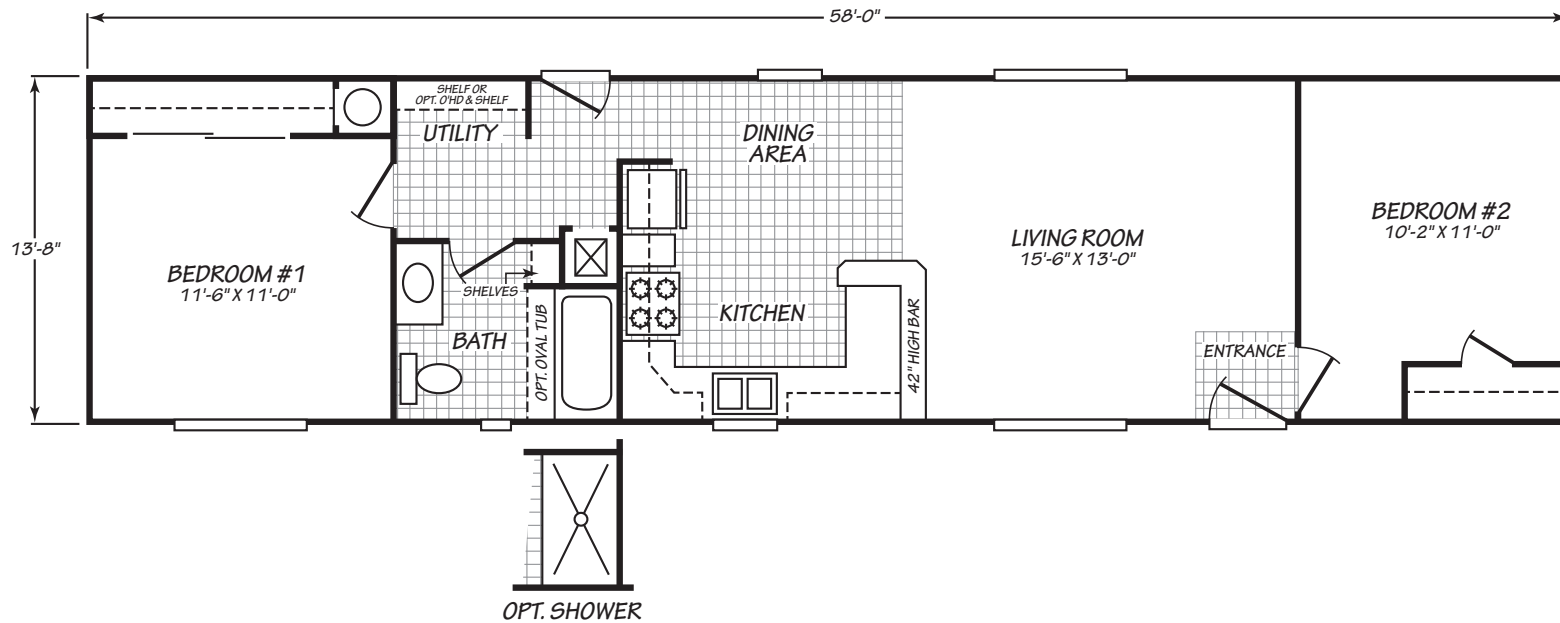

SANDPOINTE

MODEL 14582A

2 Bedroom • 1 Bath • 792 Square Feet

©2023 FLEETWOOD HOMES INC. ALL RIGHTS RESERVED

Important: Because we continually update and modify our products, it is important for you to know that our brochures and literature are for illustrative purposes only. **ILLUSTRATIONS MAY SHOW OPTIONAL FEATURES.** All information contained herein may vary from the actual home we build. Dimensions are nominal length and width measurements are from exterior wall to exterior wall. We reserve the right to make changes at any time, without notice or obligation, in prices, colors, materials, specifications, features and models. Please check with your retailer for specific information about the home you select.