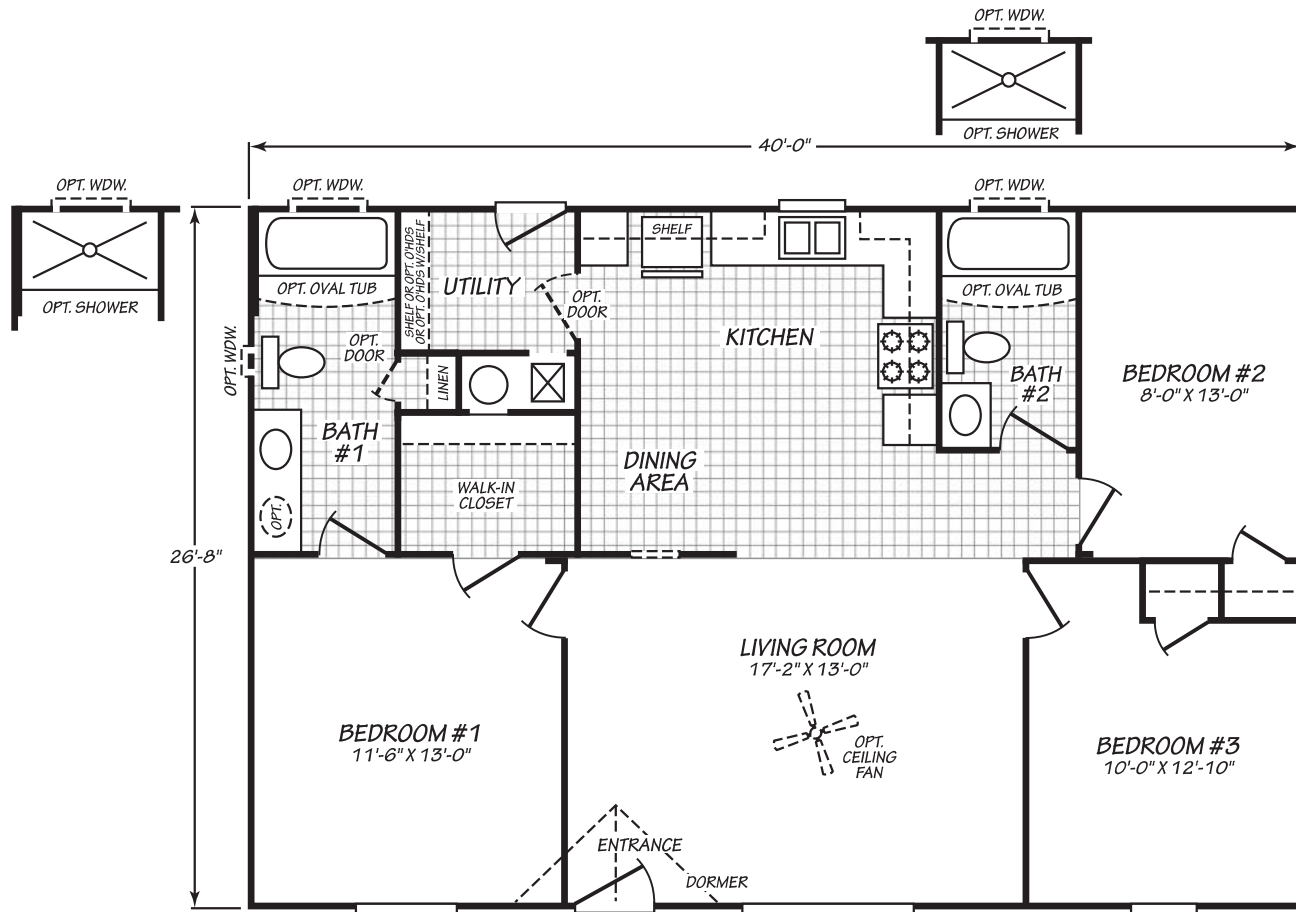

SANDPOINTE

MODEL 28403A

3 Bedroom • 2 Bath • 1,066 Square Feet

©2021 FLEETWOOD HOMES INC. ALL RIGHTS RESERVED

Important: Because we continually update and modify our products, it is important for you to know that our brochures and literature are for illustrative purposes only. **ILLUSTRATIONS MAY SHOW OPTIONAL FEATURES.** All information contained herein may vary from the actual home we build. Dimensions are nominal length and width measurements are from exterior wall to exterior wall. We reserve the right to make changes at any time, without notice or obligation, in prices, colors, materials, specifications, features and models. Please check with your retailer for specific information about the home you select.