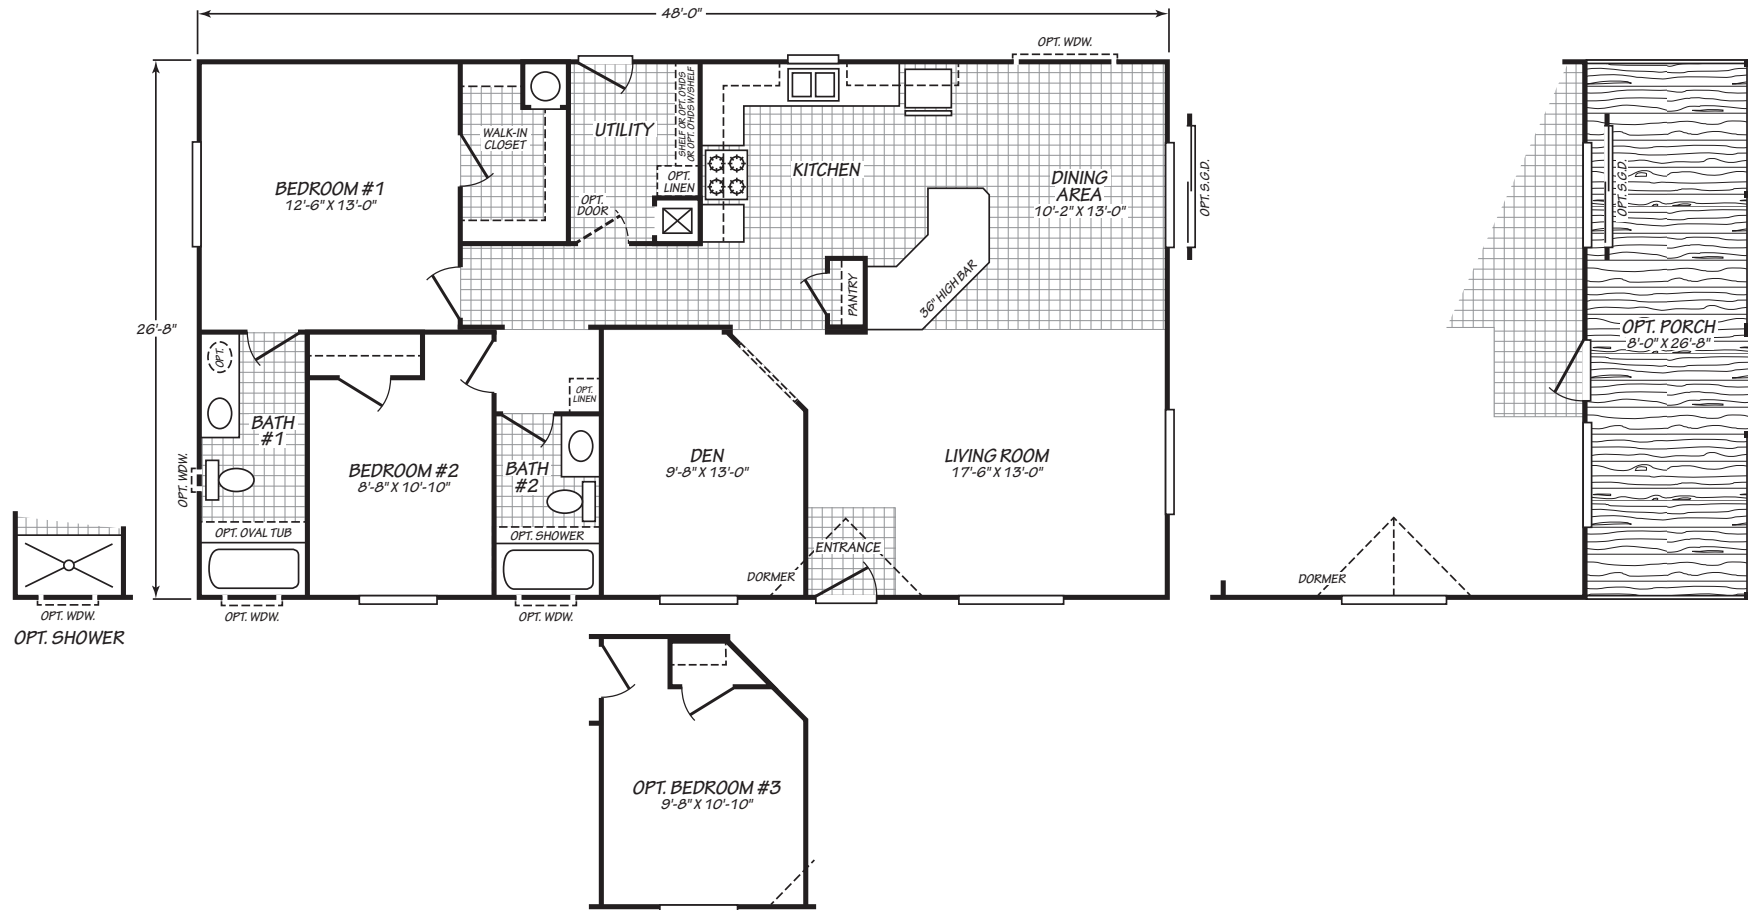

SANDPOINTE

MODEL 28482A

2 Bedroom • 2 Bath • 1,280 Square Feet

©2023 FLEETWOOD HOMES INC. ALL RIGHTS RESERVED

Important: Because we continually update and modify our products, it is important for you to know that our brochures and literature are for illustrative purposes only. **ILLUSTRATIONS MAY SHOW OPTIONAL FEATURES.** All information contained herein may vary from the actual home we build. Dimensions are nominal length and width measurements are from exterior wall to exterior wall. We reserve the right to make changes at any time, without notice or obligation, in prices, colors, materials, specifications, features and models. Please check with your retailer for specific information about the home you select.