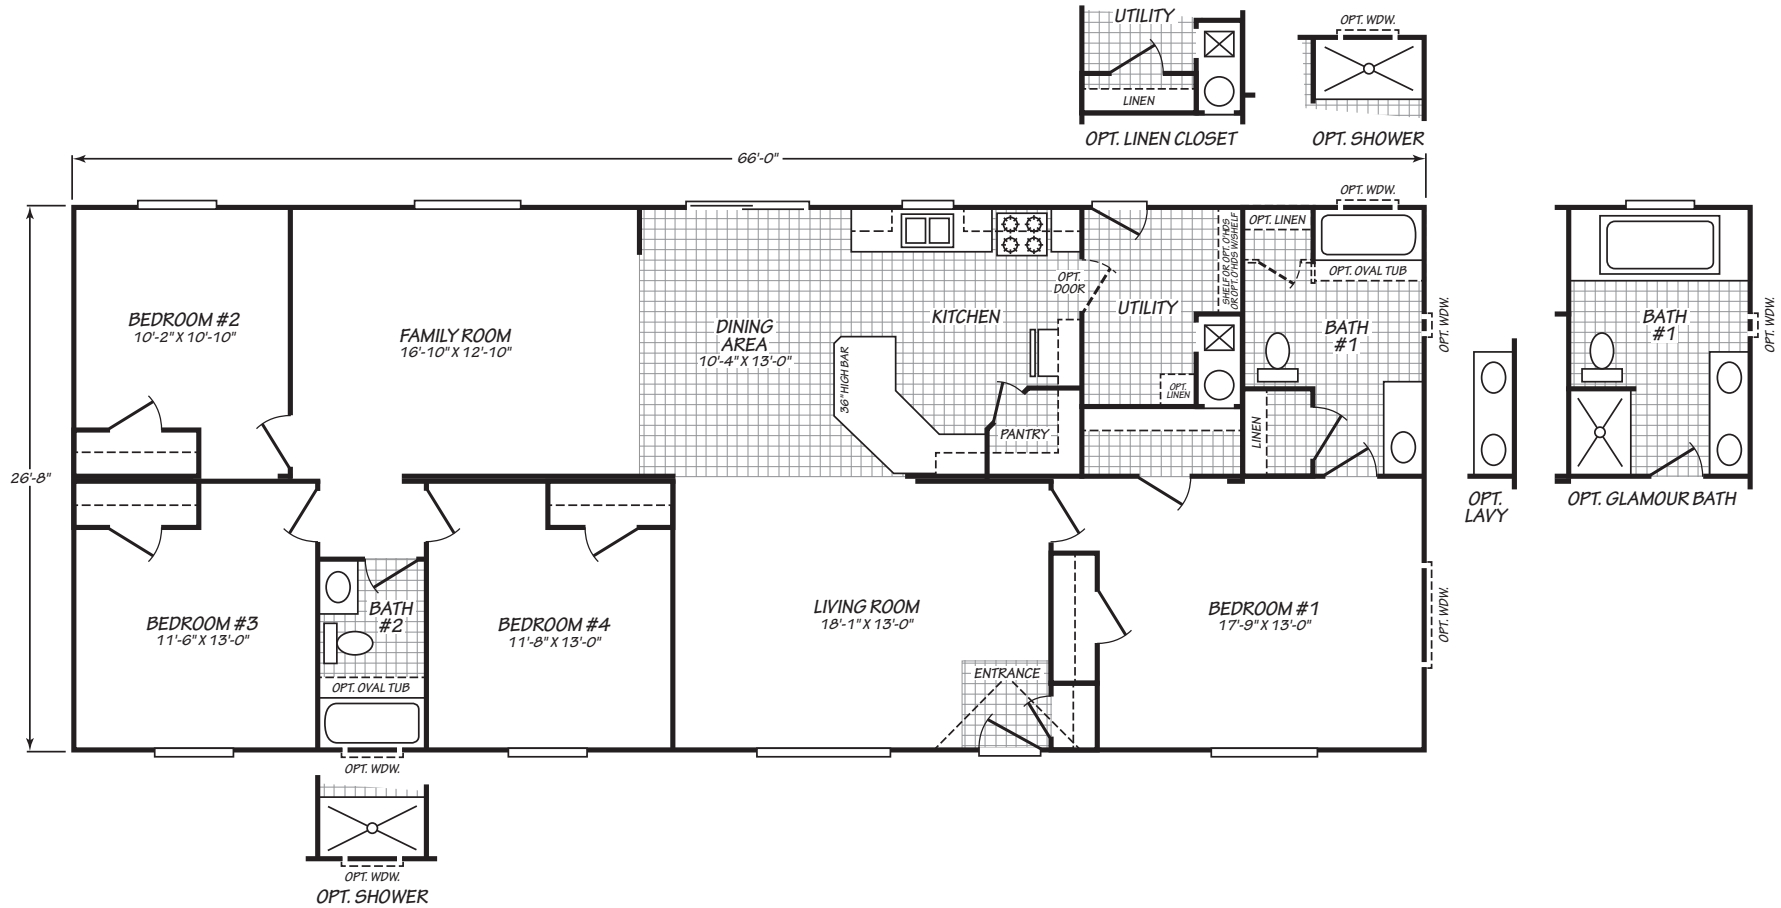

SANDPOINTE

MODEL 2864A

4 Bedroom • 2 Bath • 1,760 Square Feet

©2023 FLEETWOOD HOMES INC. ALL RIGHTS RESERVED

Important: Because we continually update and modify our products, it is important for you to know that our brochures and literature are for illustrative purposes only. **ILLUSTRATIONS MAY SHOW OPTIONAL FEATURES.** All information contained herein may vary from the actual home we build. Dimensions are nominal length and width measurements are from exterior wall to exterior wall. We reserve the right to make changes at any time, without notice or obligation, in prices, colors, materials, specifications, features and models. Please check with your retailer for specific information about the home you select.